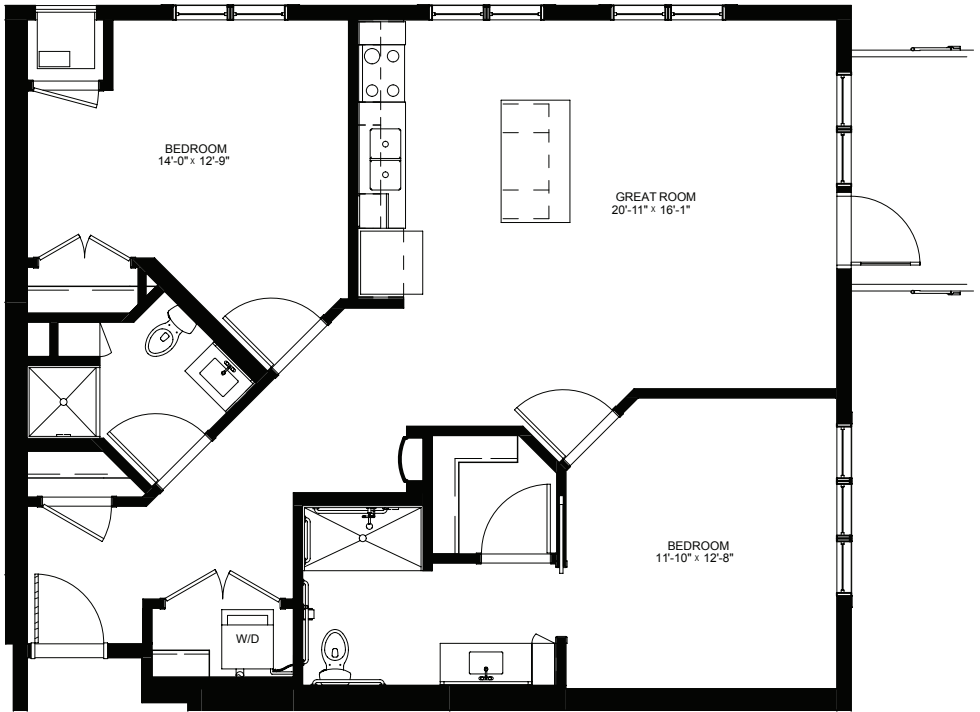

Two Bedroom with Balcony - 1069 sq ft

Residency numbers: 343, 443

Floor plans are for general reference only and are not to scale.

LEGENDS
ON LAKE LORRAINE

legendsonlakelorraine.org