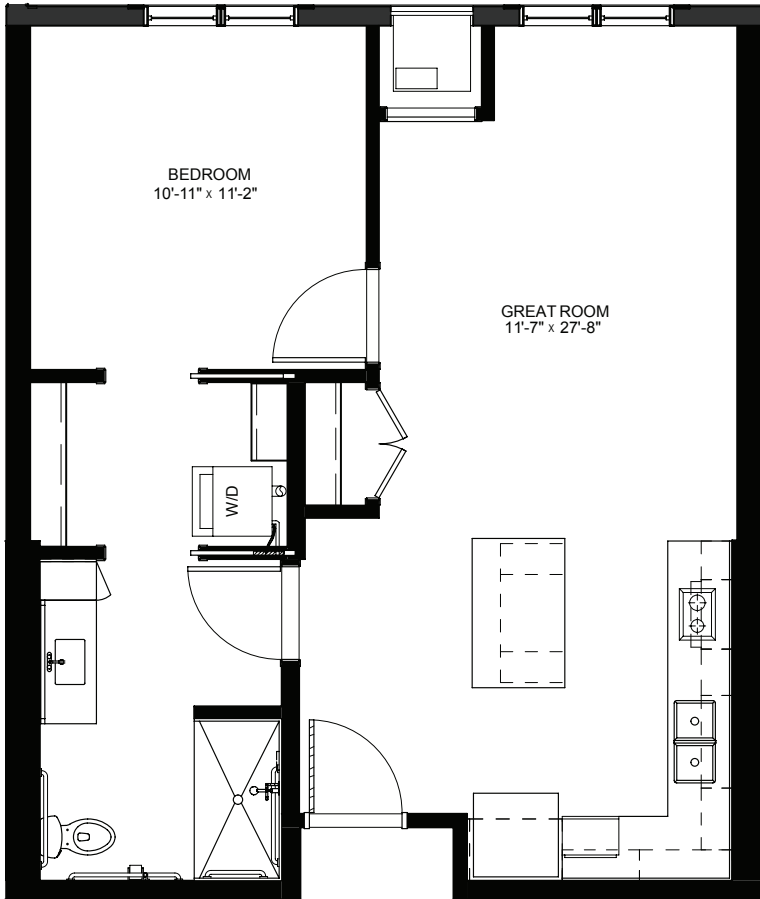

legendsonlakelorraine.org

One Bedroom with Balcony - 717 sq ft

Residency numbers: 211, 311

Floor plans are for general reference only and are not to scale.

LEGENDS
ON LAKE LORRAINE

legendsonlakelorraine.org

One Bedroom - 728 sq ft

Residency numbers: 338, 339

Floor plans are for general reference only and are not to scale.

LEGENDS
ON LAKE LORRAINE

legendsonlakelorraine.org

One Bedroom - 656 sq ft

Residency numbers: 345, 347, 445, 447