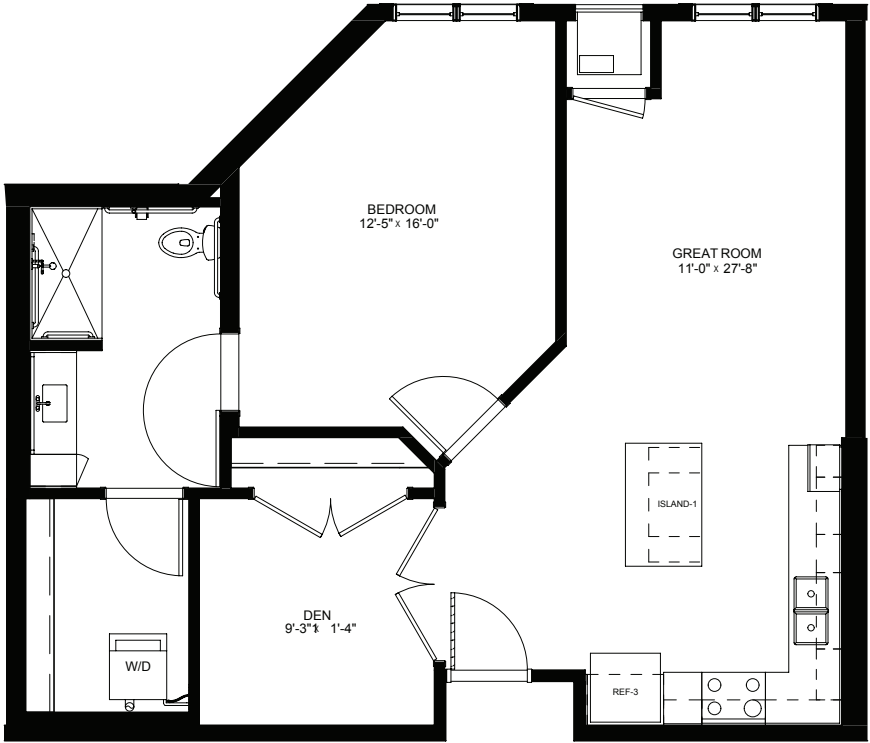

LEGENDS
ON LAKE LORRAINE

legendsonlakelorraine.org

One Bedroom / Den - 854 sq ft

Residency number: 334

Floor plans are for general reference only and are not to scale.

LEGENDS
ON LAKE LORRAINE

legendsonlakelorraine.org