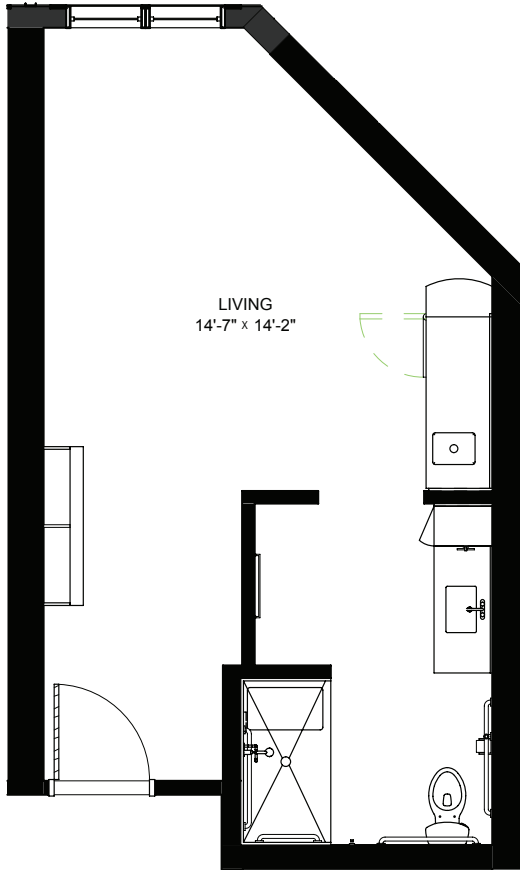

Studio - Memory Care - 355 sq ft

Residency numbers: 17, 18

Floor plans are for general reference only and are not to scale.

LEGENDS
ON LAKE LORRAINE

legendsonlakelorraine.org