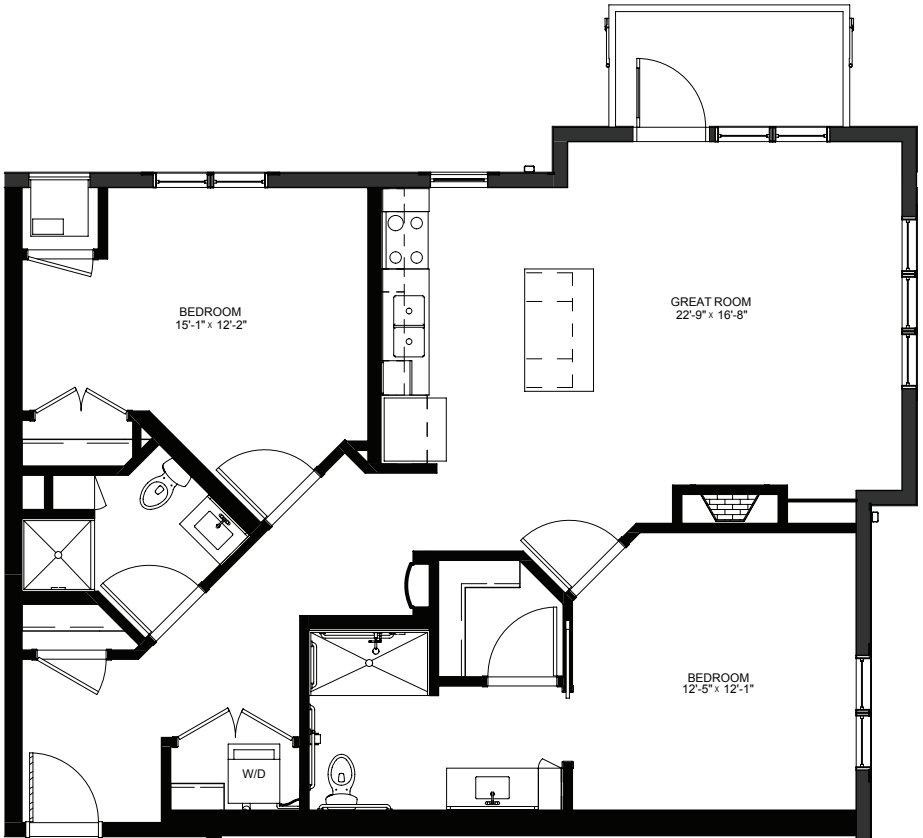

Two Bedroom with Balcony - 1099 sq ft

Residency number: 412

Floor plans are for general reference only and are not to scale.

LEGENDS
ON LAKE LORRAINE

legendsonlakelorraine.org