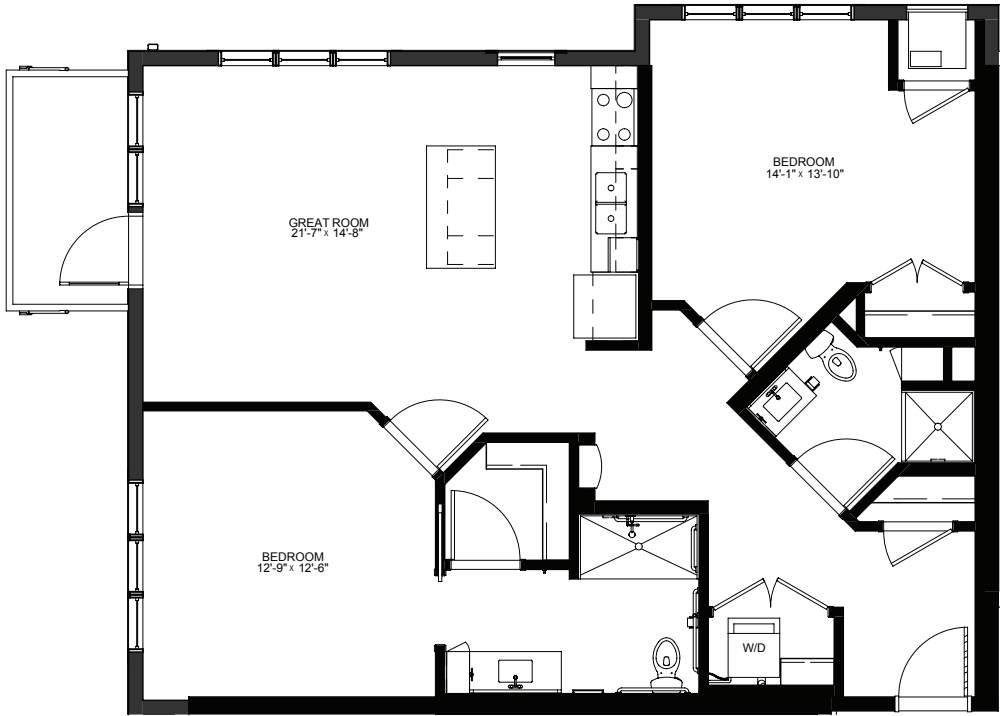

Two Bedroom with Balcony - 1071 sq ft

Residency number: 309

Floor plans are for general reference only and are not to scale.

LEGENDS
ON LAKE LORRAINE

legendsonlakelorraine.org