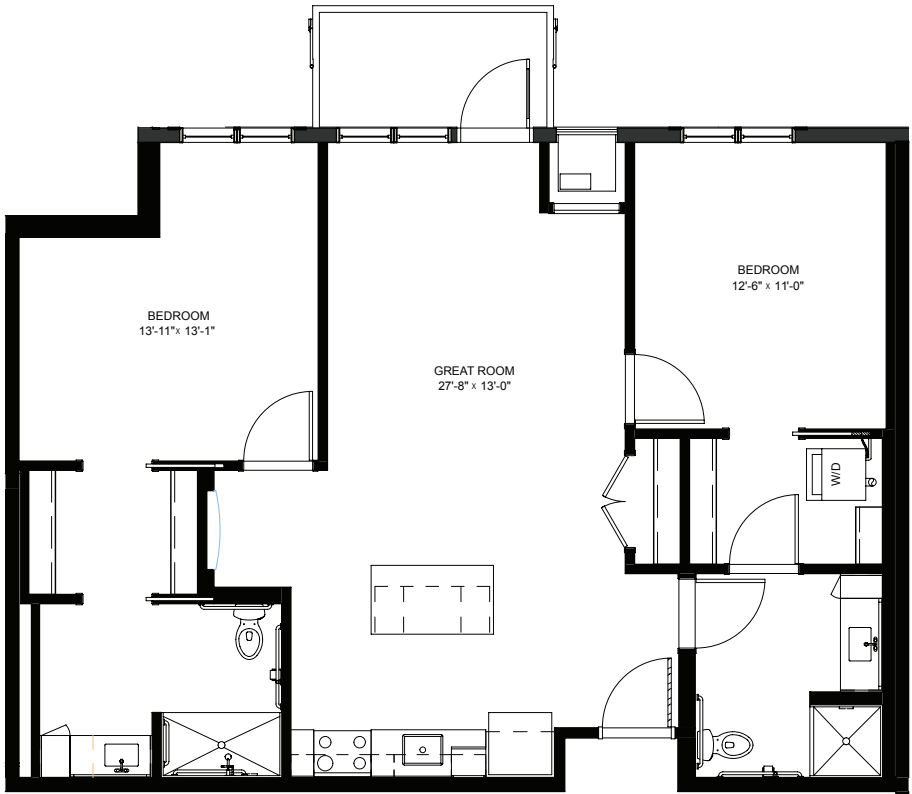

Two Bedroom with Balcony - 1046 sq ft

Residency numbers: 301, 401

Floor plans are for general reference only and are not to scale.

LEGENDS
ON LAKE LORRAINE

legendsonlakelorraine.org