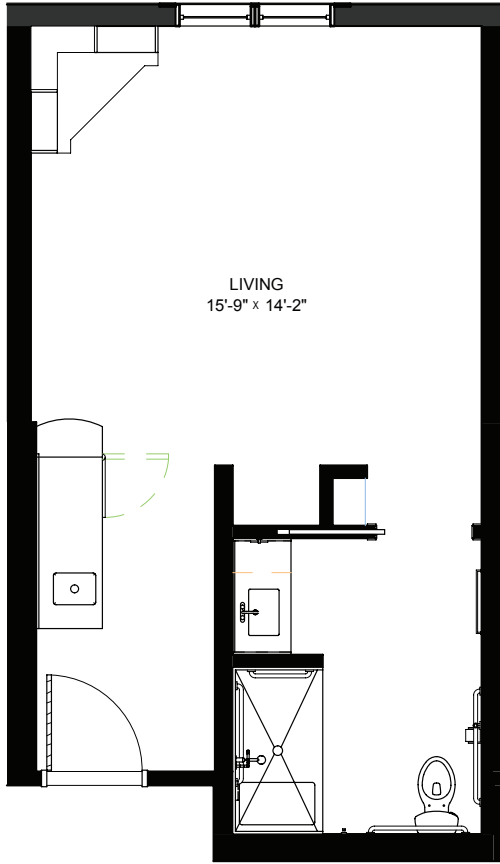

LEGENDS
ON LAKE LORRAINE

legendsonlakelorraine.org

Studio - Memory Care - 372 sq ft

Residency numbers: 22, 23

Floor plans are for general reference only and are not to scale.

LEGENDS
ON LAKE LORRAINE

legendsonlakelorraine.org

Studio - Memory Care - 378 sq ft

Residency number: 29

Floor plans are for general reference only and are not to scale.

LEGENDS
ON LAKE LORRAINE

legendsonlakelorraine.org

Studio - Memory Care - 346 sq ft

Residency number: 30