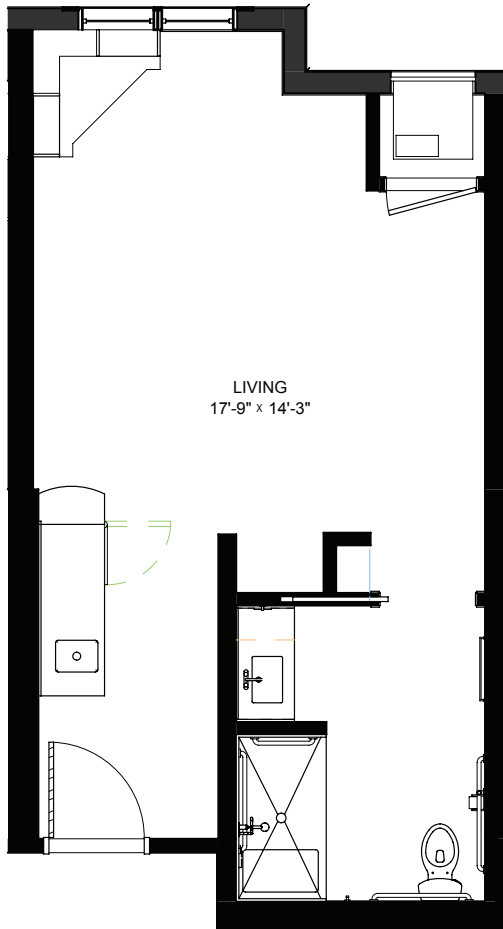

Studio - Memory Care - 401 sq ft

Residency number: 4

Floor plans are for general reference only and are not to scale.

LEGENDS
ON LAKE LORRAINE

legendsonlakelorraine.org

Studio - Memory Care - 397 sq ft

Residency number: 7