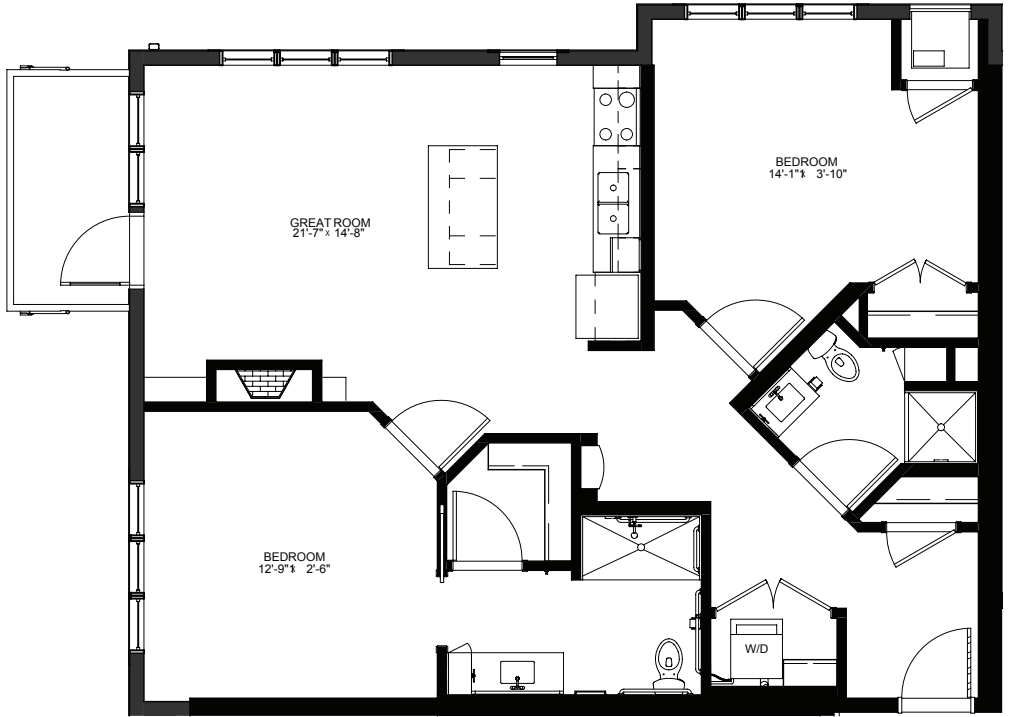

Two Bedroom with Balcony - 1071 sq ft

Residency number: 209

Floor plans are for general reference only and are not to scale.

LEGENDS
ON LAKE LORRAINE

legendsonlakelorraine.org