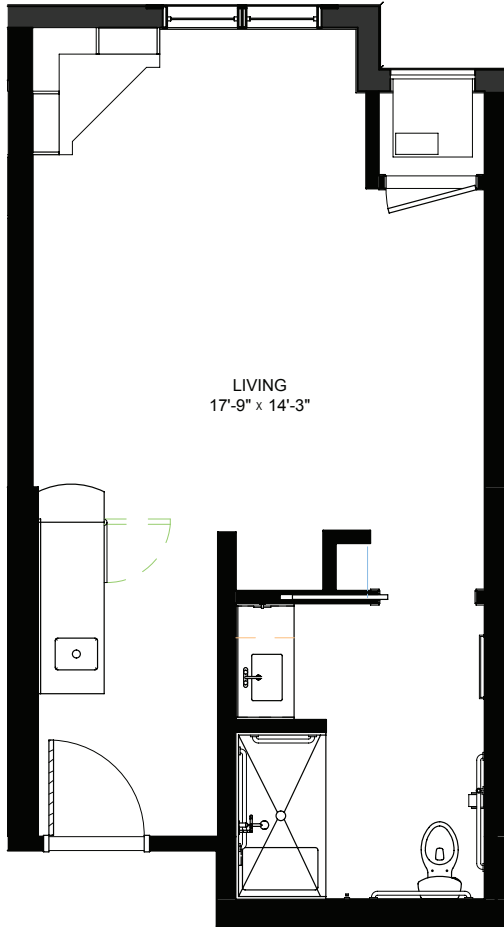

Studio - Memory Care - 367-379 sq ft

Residency numbers: 2, 3, 5, 6, 8, 9, 12, 14, 20, 21, 25, 26, 27, 28

Floor plans are for general reference only and are not to scale.

LEGENDS
ON LAKE LORRAINE

legendsonlakelorraine.org

Studio - Memory Care - 401 sq ft

Residency number: 4

Floor plans are for general reference only and are not to scale.

LEGENDS
ON LAKE LORRAINE

legendsonlakelorraine.org

Studio - Memory Care - 397 sq ft

Residency number: 7