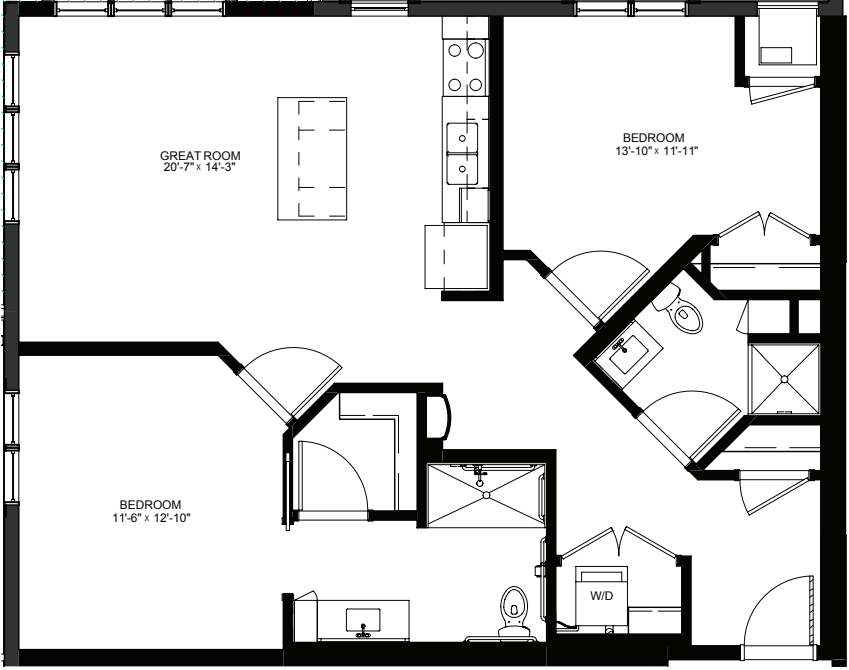

Two Bedroom - 1007 sq ft

Residency number: 408

Floor plans are for general reference only and are not to scale.

LEGENDS
ON LAKE LORRAINE

legendsonlakelorraine.org