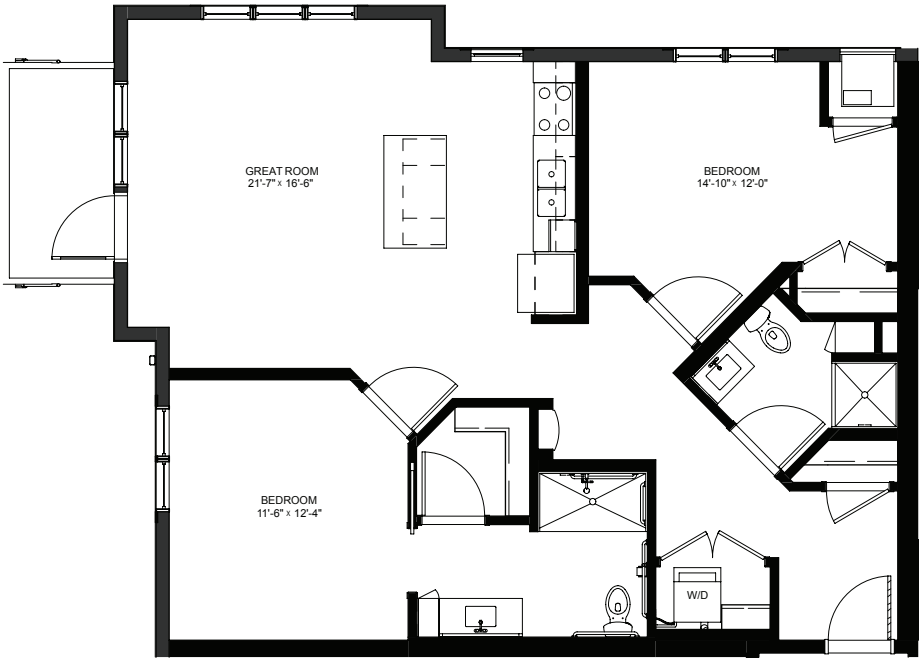

Two Bedroom with Balcony - 1066 sq ft

Residency numbers: 208, 308

Floor plans are for general reference only and are not to scale.

LEGENDS
ON LAKE LORRAINE

legendsonlakelorraine.org