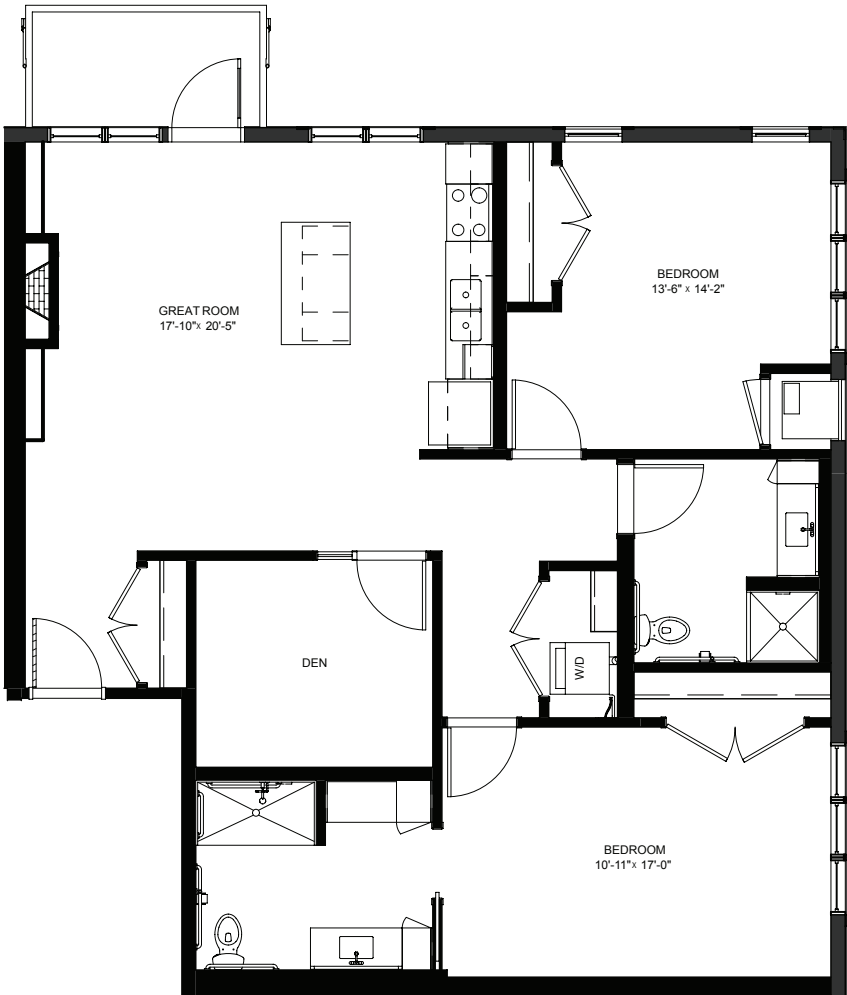

Two Bedroom / Den with Balcony - 1234 sq ft

Residency number: 329

Floor plans are for general reference only and are not to scale.

LEGENDS
ON LAKE LORRAINE

legendsonlakelorraine.org