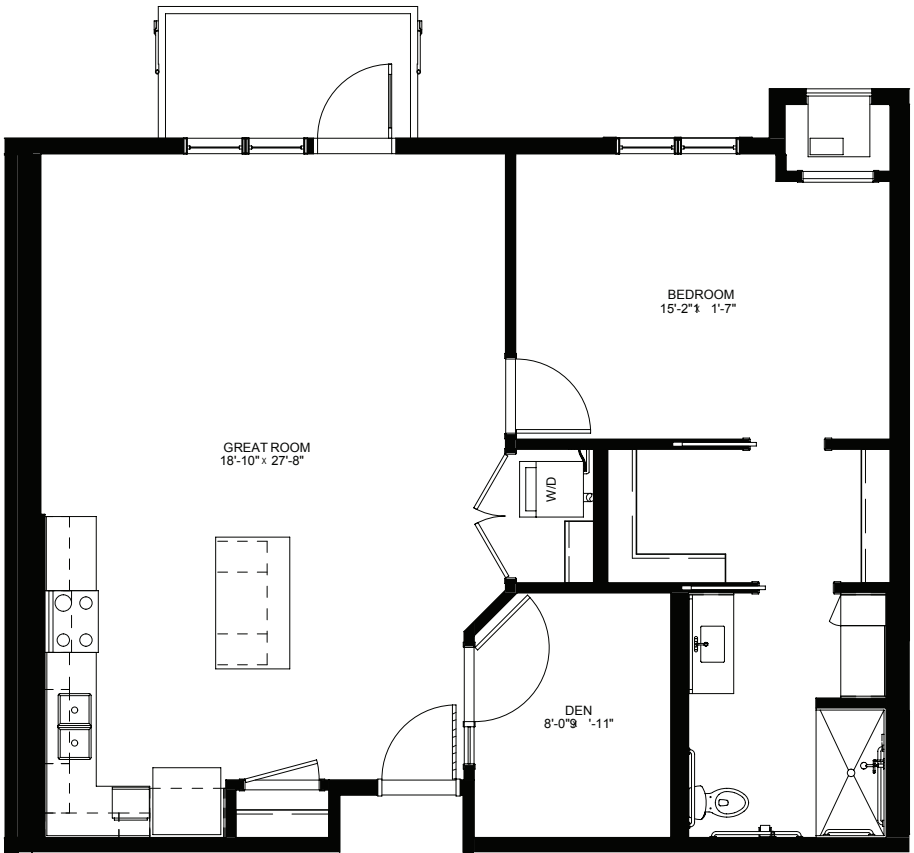

LEGENDS
ON LAKE LORRAINE

legendsonlakelorraine.org

One Bedroom / Den / Balcony - 830 sq ft

Residency numbers: 210, 310, 410

Floor plans are for general reference only and are not to scale.

LEGENDS
ON LAKE LORRAINE

legendsonlakelorraine.org

One Bedroom / Den with Balcony - 984 sq ft

Residency number: 302

Floor plans are for general reference only and are not to scale.

LEGENDS
ON LAKE LORRAINE

legendsonlakelorraine.org