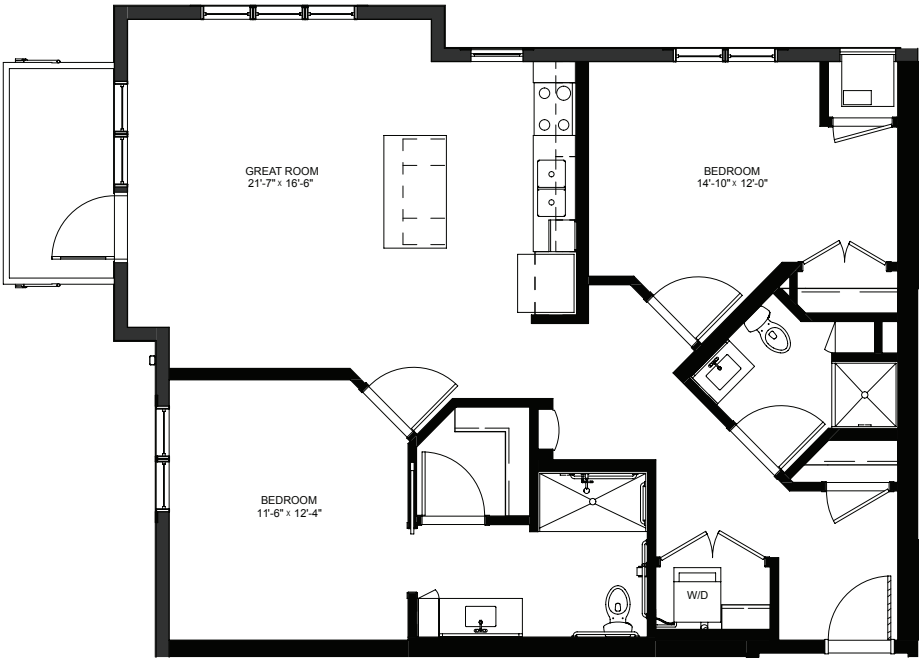

Two Bedroom with Balcony - 1066 sq ft

Residency number: 108

Floor plans are for general reference only and are not to scale.

LEGENDS
ON LAKE LORRAINE

legendsonlakelorraine.org