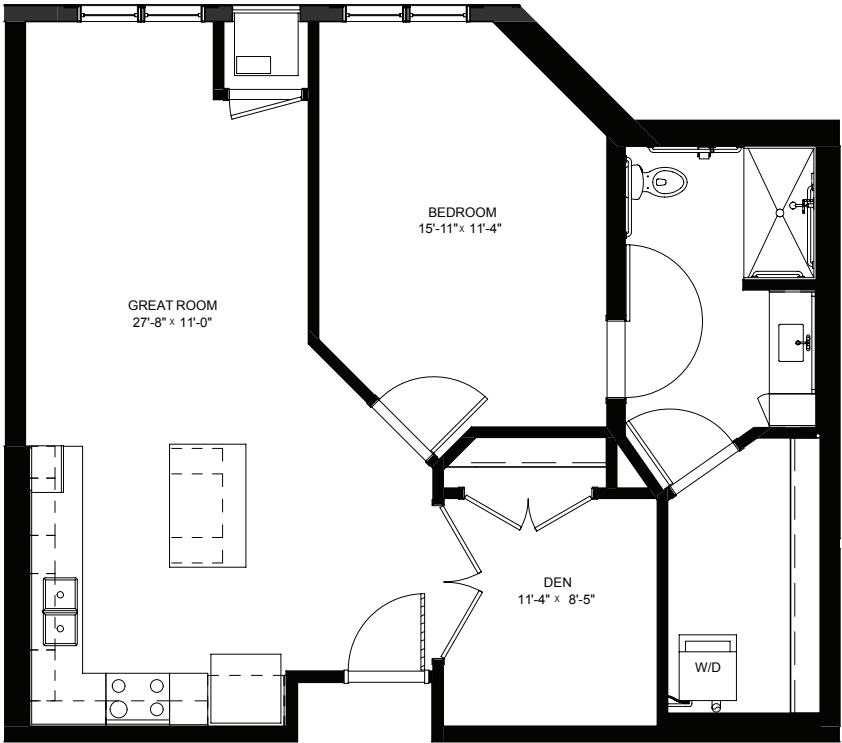

LEGENDS
ON LAKE LORRAINE

legendsonlakelorraine.org

One Bedroom / Den - 843 sq ft

Residency number: 217A

Floor plans are for general reference only and are not to scale.

LEGENDS
ON LAKE LORRAINE

legendsonlakelorraine.org