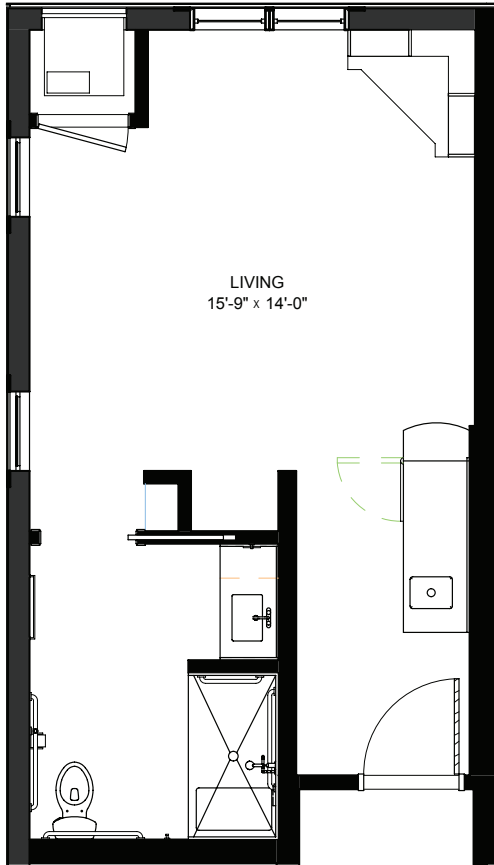

Studio - Memory Care - 372 sq ft

Residency numbers: 22, 23

Floor plans are for general reference only and are not to scale.

LEGENDS
ON LAKE LORRAINE

legendsonlakelorraine.org