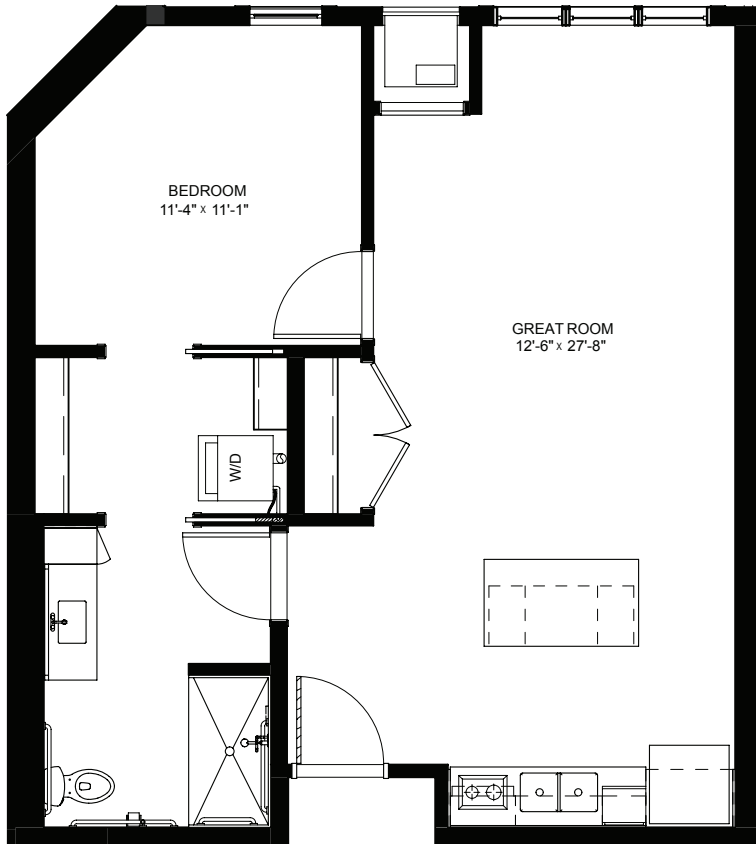

One Bedroom - 688 sq ft

Residency numbers: 281, 318

Floor plans are for general reference only and are not to scale.

LEGENDS
ON LAKE LORRAINE

legendsonlakelorraine.org