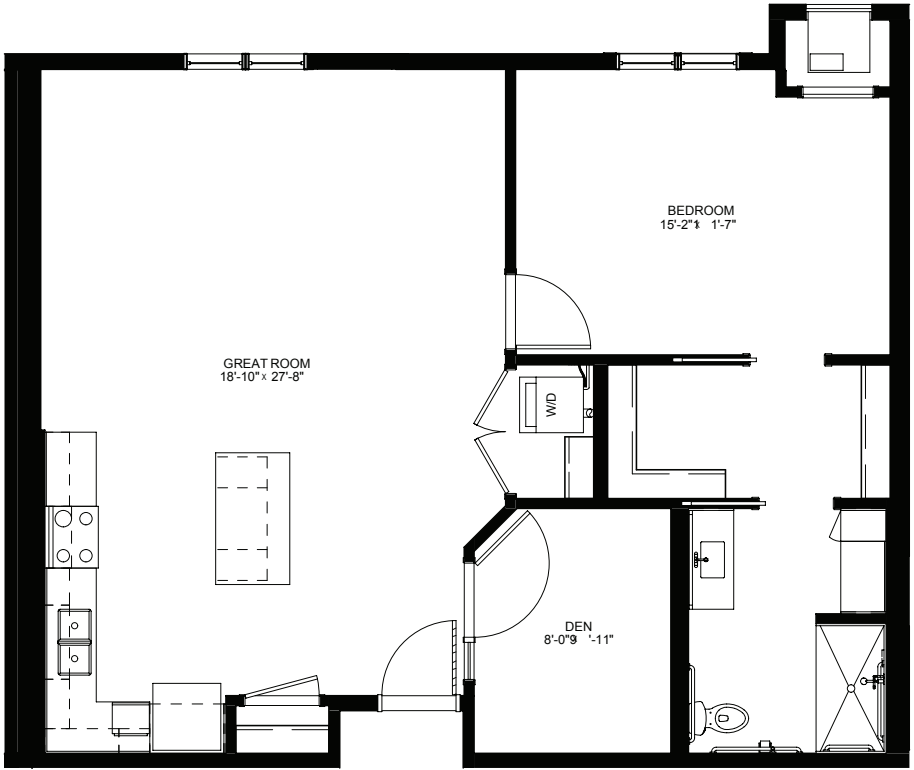

LEGENDS
ON LAKE LORRAINE

legendsonlakelorraine.org

One Bedroom / Den with Balcony - 975 sq ft

Residency number: 402

Floor plans are for general reference only and are not to scale.

LEGENDS
ON LAKE LORRAINE

legendsonlakelorraine.org

One Bedroom / Den with Patio - 817 sq ft

Residency number: 110

Floor plans are for general reference only and are not to scale.

LEGENDS
ON LAKE LORRAINE

legendsonlakelorraine.org

One Bedroom / Den - 984 sq ft

Residency number: 202

Floor plans are for general reference only and are not to scale.

LEGENDS
ON LAKE LORRAINE

legendsonlakelorraine.org

One Bedroom / Den - 857 sq ft

Residency number: 205

Floor plans are for general reference only and are not to scale.