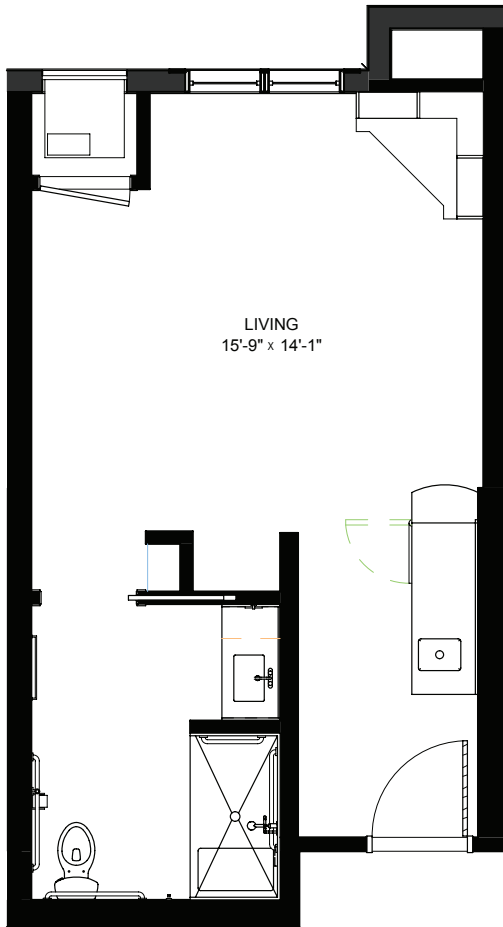

LEGENDS
ON LAKE LORRAINE

legendsonlakelorraine.org

Studio - Memory Care - 355 sq f

Residency number: 1

Floor plans are for general reference only and are not to scale.

LEGENDS
ON LAKE LORRAINE

legendsonlakelorraine.org