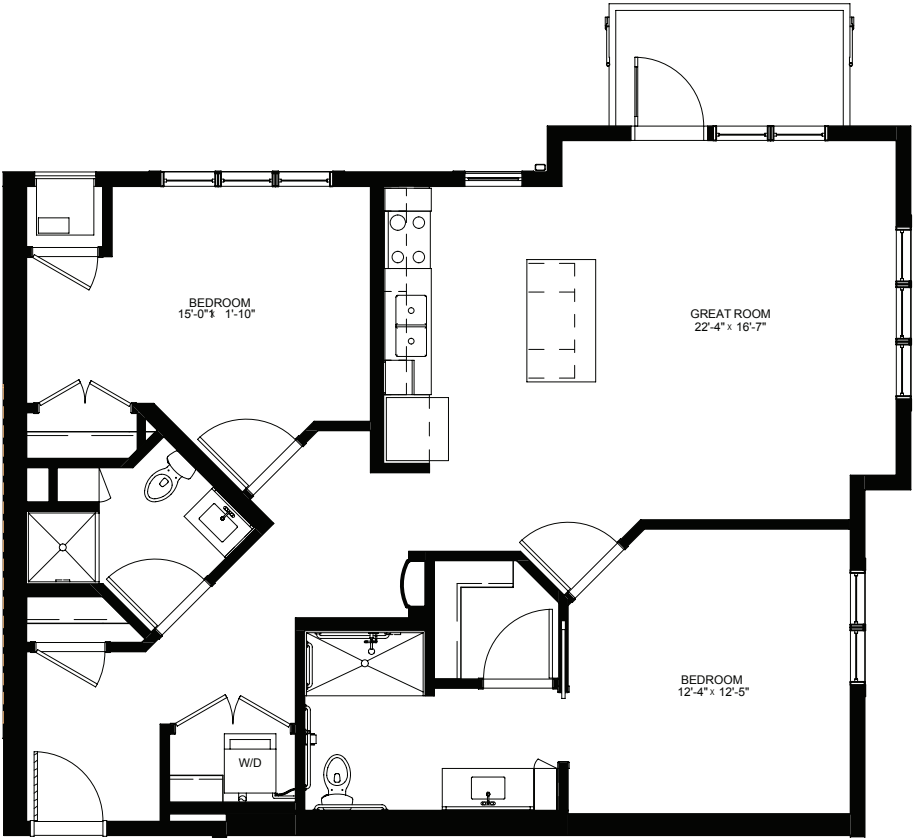

Two Bedroom with Balcony - 1097 sq ft

Residency numbers: 342, 442

Floor plans are for general reference only and are not to scale.

LEGENDS
ON LAKE LORRAINE

legendsonlakelorraine.org