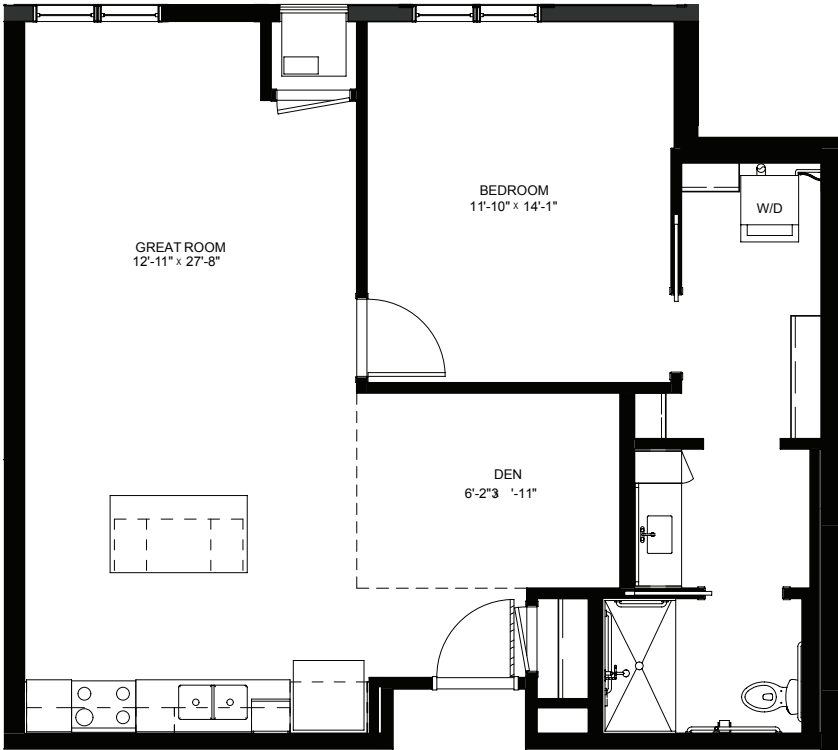

One Bedroom / Den - 857 sq ft

Residency number: 205

Floor plans are for general reference only and are not to scale.

LEGENDS
ON LAKE LORRAINE

legendsonlakelorraine.org