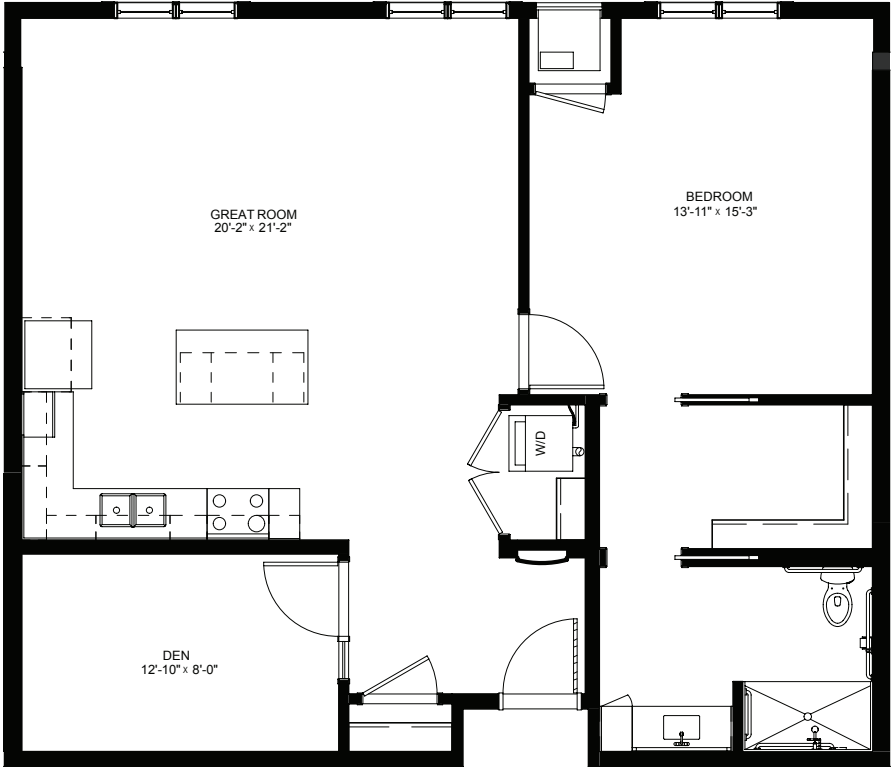

One Bedroom / Den - 843 sq ft

Residency number: 317

Floor plans are for general reference only and are not to scale.

LEGENDS
ON LAKE LORRAINE

legendsonlakelorraine.org

One Bedroom / Den - 1056 sq ft

Residency numbers: 321, 421