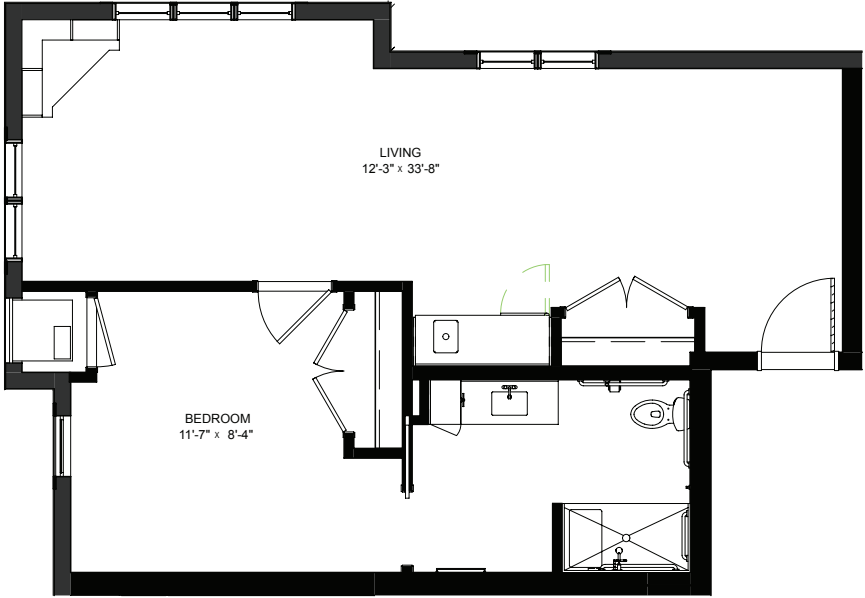

One Bedroom - Memory Care - 697 sq ft

Residency number: 11

Floor plans are for general reference only and are not to scale.

LEGENDS
ON LAKE LORRAINE

legendsonlakelorraine.org