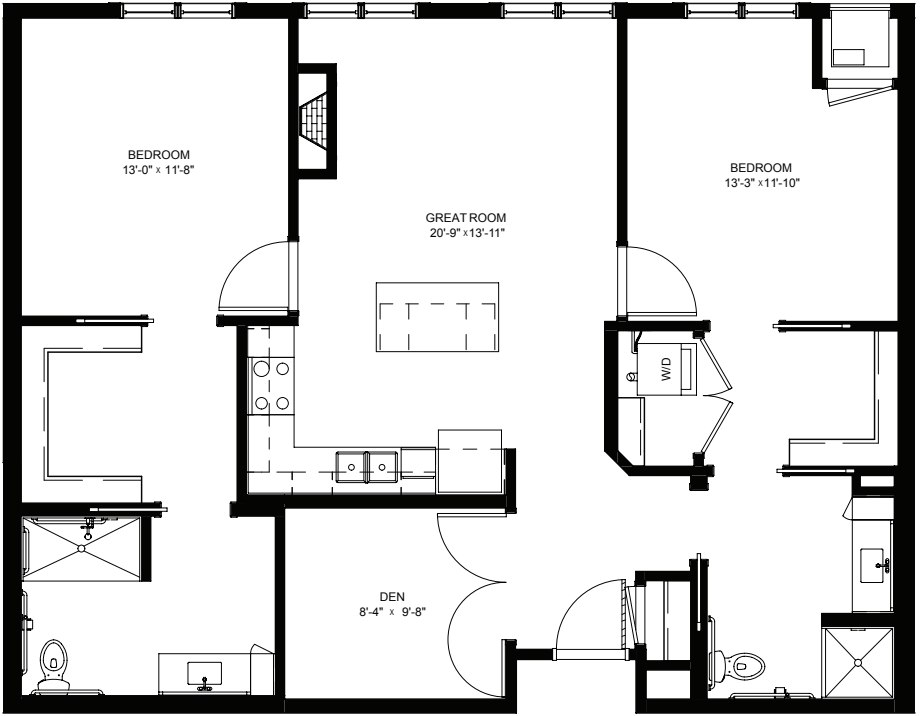

Two Bedroom / Den - 1168 sq ft

Residency numbers: 303, 403

Floor plans are for general reference only and are not to scale.

LEGENDS
ON LAKE LORRAINE

legendsonlakelorraine.org