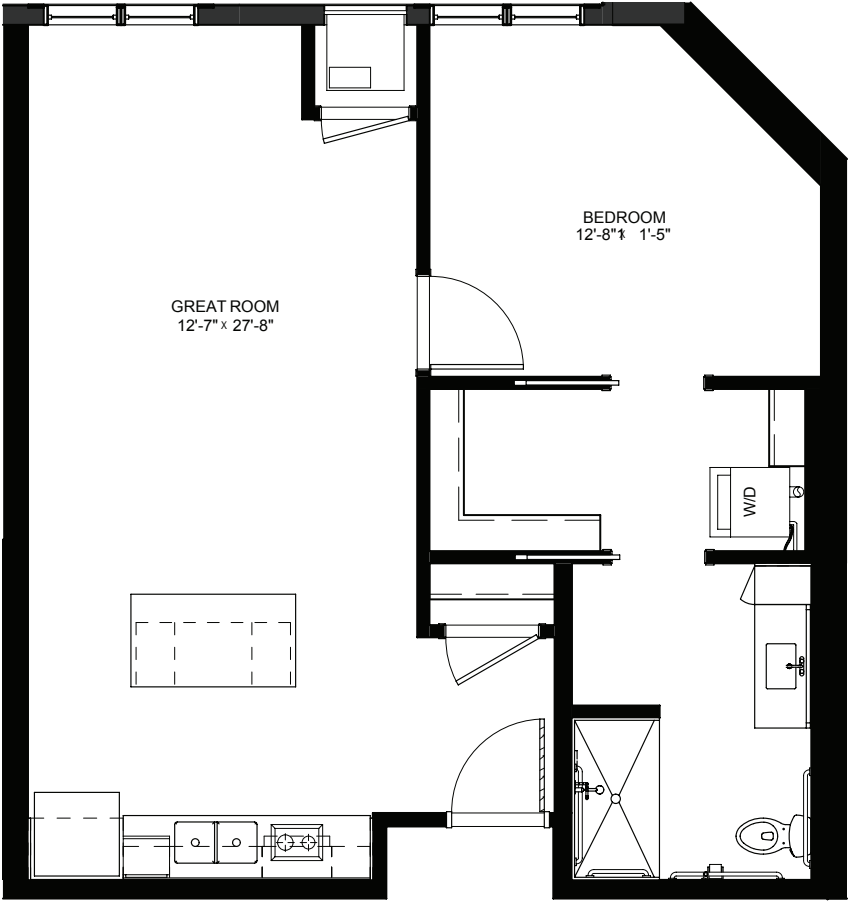

One Bedroom - 725 sq ft

Residency numbers: 348, 448

Floor plans are for general reference only and are not to scale.

LEGENDS
ON LAKE LORRAINE

legendsonlakelorraine.org