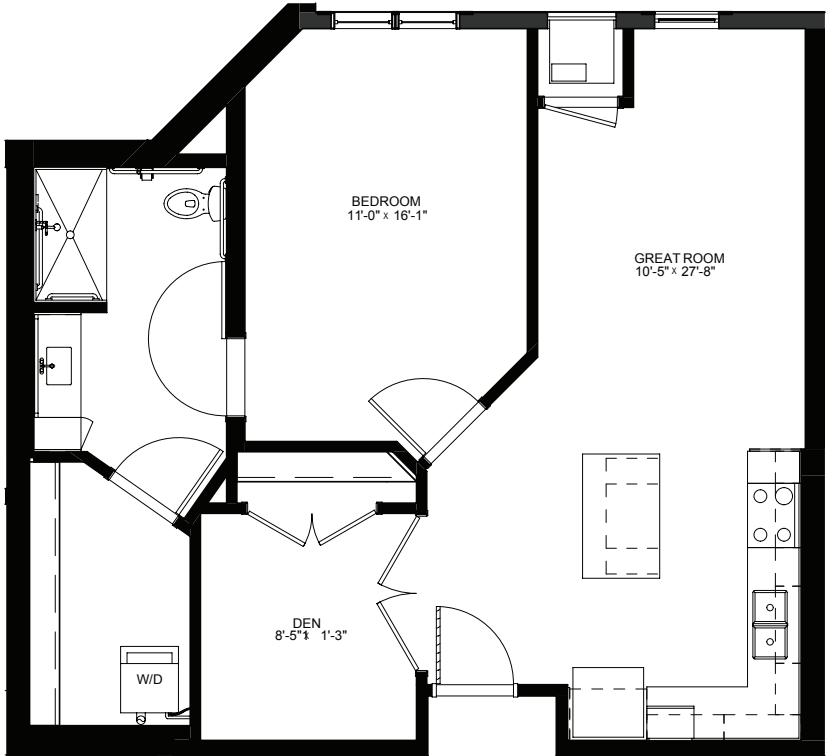

One Bedroom / Den - 823 sq ft

Residency number: 324

Floor plans are for general reference only and are not to scale.

LEGENDS
ON LAKE LORRAINE

legendsonlakelorraine.org