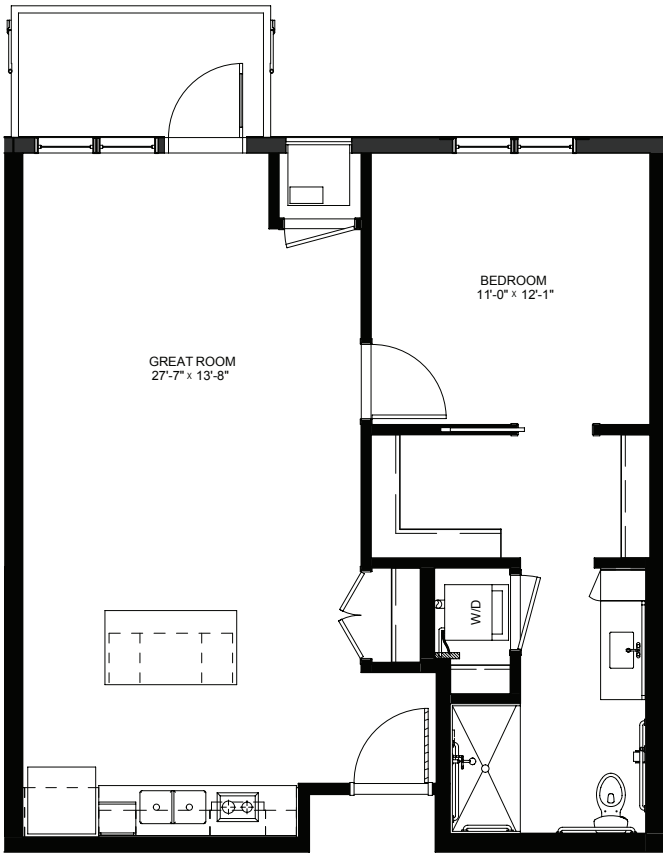

One Bedroom with Balcony - 675 sq ft

Residency numbers: 213, 313

Floor plans are for general reference only and are not to scale.

LEGENDS
ON LAKE LORRAINE

legendsonlakelorraine.org

One Bedroom / Den with Balcony - 852 sq ft

Residency numbers: 214, 314

Floor plans are for general reference only and are not to scale.

LEGENDS
ON LAKE LORRAINE

legendsonlakelorraine.org

One Bedroom with Balcony - 682 sq ft

Residency numbers: 344, 346, 444, 446

Floor plans are for general reference only and are not to scale.

LEGENDS
ON LAKE LORRAINE

legendsonlakelorraine.org

One Bedroom with Balcony - 728 sq ft

Residency numbers: 438, 439

Floor plans are for general reference only and are not to scale.