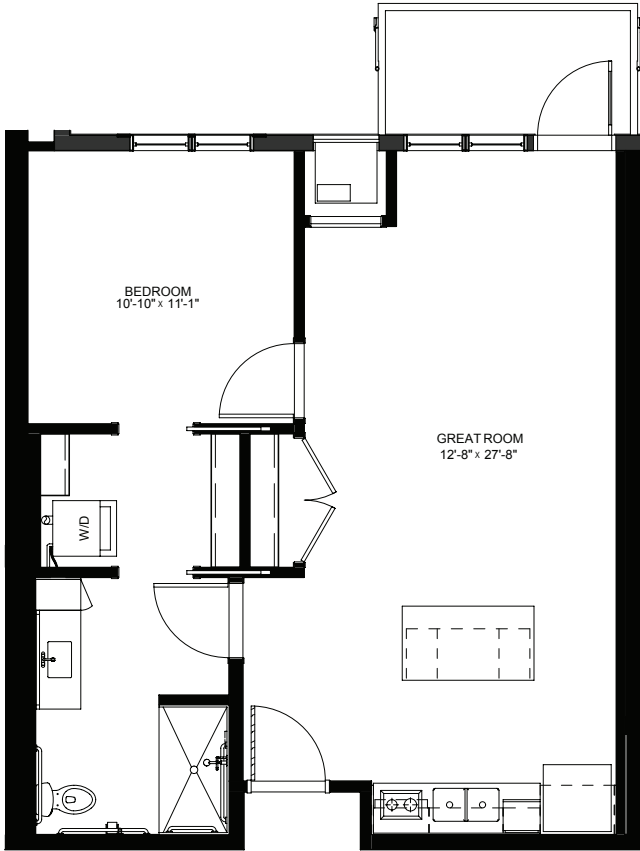

One Bedroom with Balcony - 680 - 699 sq ft

Residency numbers: 207, 253, 307, 319, 320, 350, 353, 407, 419, 420, 436, 450, 453

Floor plans are for general reference only and are not to scale.

LEGENDS
ON LAKE LORRAINE

legendsonlakelorraine.org

One Bedroom with Balcony - 717 sq ft

Residency numbers: 211, 311

Floor plans are for general reference only and are not to scale.

LEGENDS
ON LAKE LORRAINE

legendsonlakelorraine.org

One Bedroom with Balcony - 675 sq ft

Residency numbers: 213, 313

Floor plans are for general reference only and are not to scale.

LEGENDS
ON LAKE LORRAINE

legendsonlakelorraine.org

One Bedroom / Den with Balcony - 852 sq ft