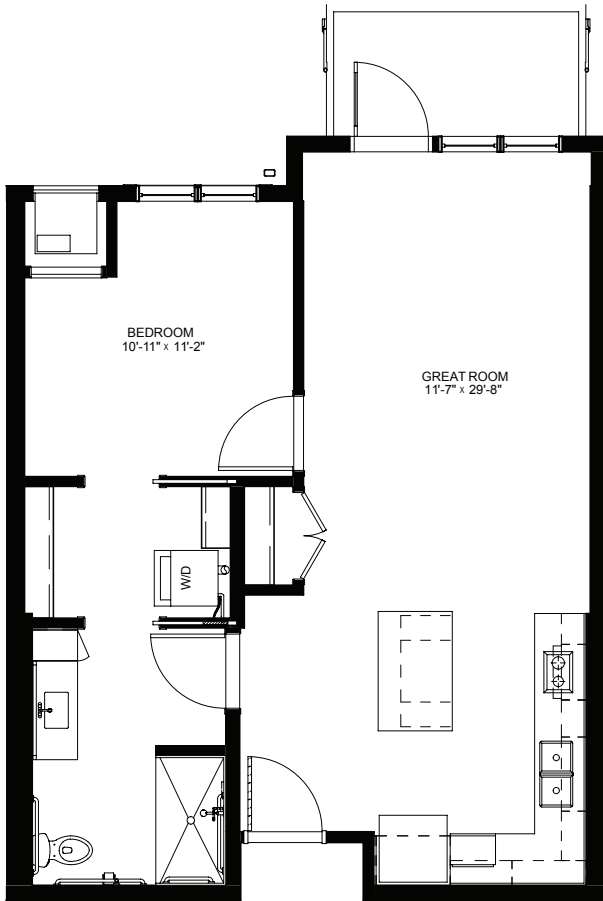

One Bedroom with Balcony - 682 sq ft

Residency numbers: 344, 346, 444, 446

Floor plans are for general reference only and are not to scale.

LEGENDS
ON LAKE LORRAINE

legendsonlakelorraine.org