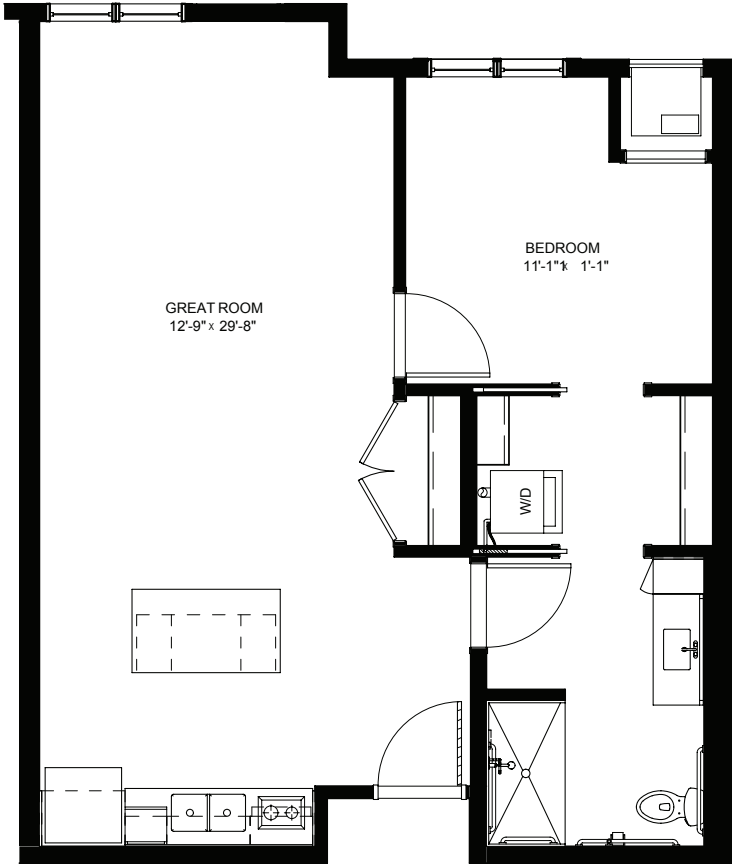

One Bedroom - 717 sq ft

Residency number: 411

Floor plans are for general reference only and are not to scale.

LEGENDS
ON LAKE LORRAINE

legendsonlakelorraine.org