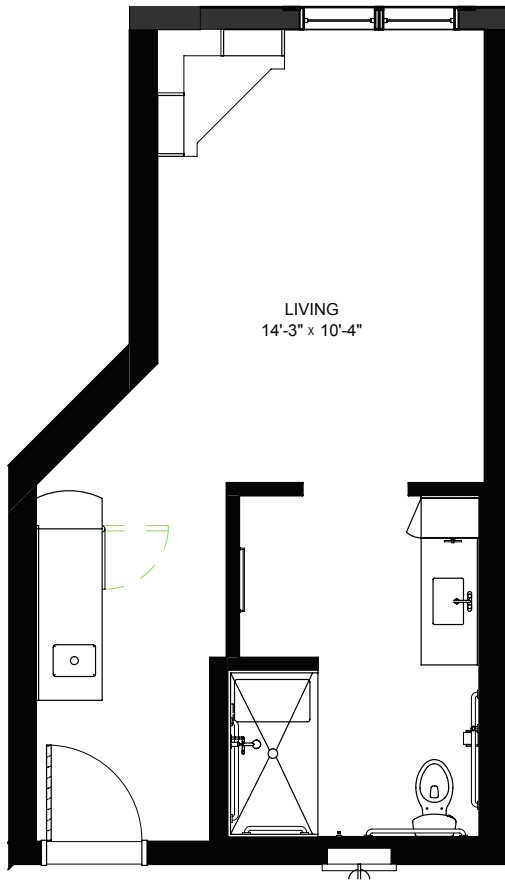

Studio - Memory Care - 378 sq ft

Residency number: 15

Floor plans are for general reference only and are not to scale.

LEGENDS
ON LAKE LORRAINE

legendsonlakelorraine.org

Studio - Memory Care - 345 sq ft

Residency numbers: 16, 19