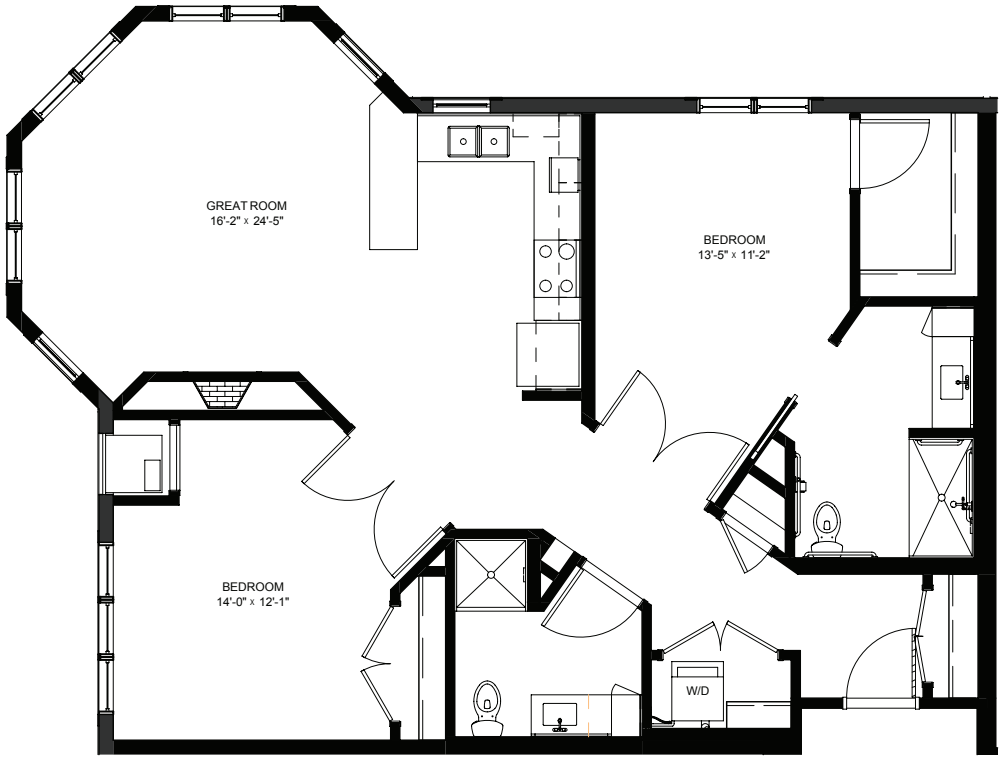

Two Bedroom / Signature - 1153 sq ft

Residency number: 252

Floor plans are for general reference only and are not to scale.

LEGENDS
ON LAKE LORRAINE

legendsonlakelorraine.org