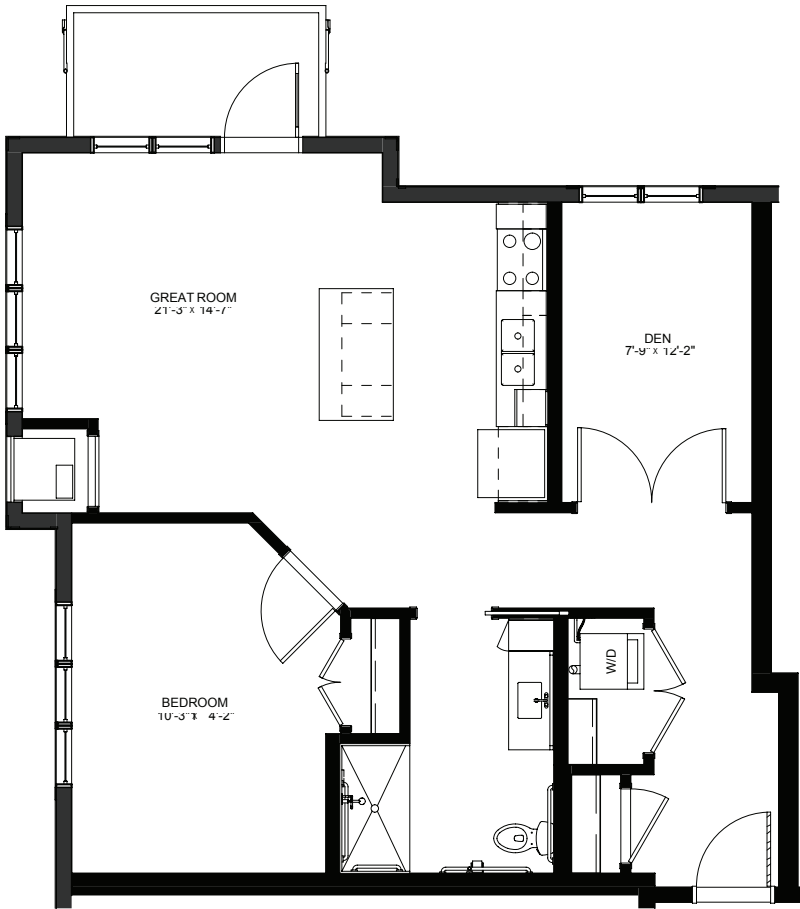

legendsonlakelorraine.org

One Bedroom with Balcony - 717 sq ft

Residency numbers: 211, 311

Floor plans are for general reference only and are not to scale.

LEGENDS
ON LAKE LORRAINE

legendsonlakelorraine.org

One Bedroom with Balcony - 675 sq ft

Residency numbers: 213, 313

Floor plans are for general reference only and are not to scale.

LEGENDS
ON LAKE LORRAINE

legendsonlakelorraine.org

One Bedroom / Den with Balcony - 852 sq ft