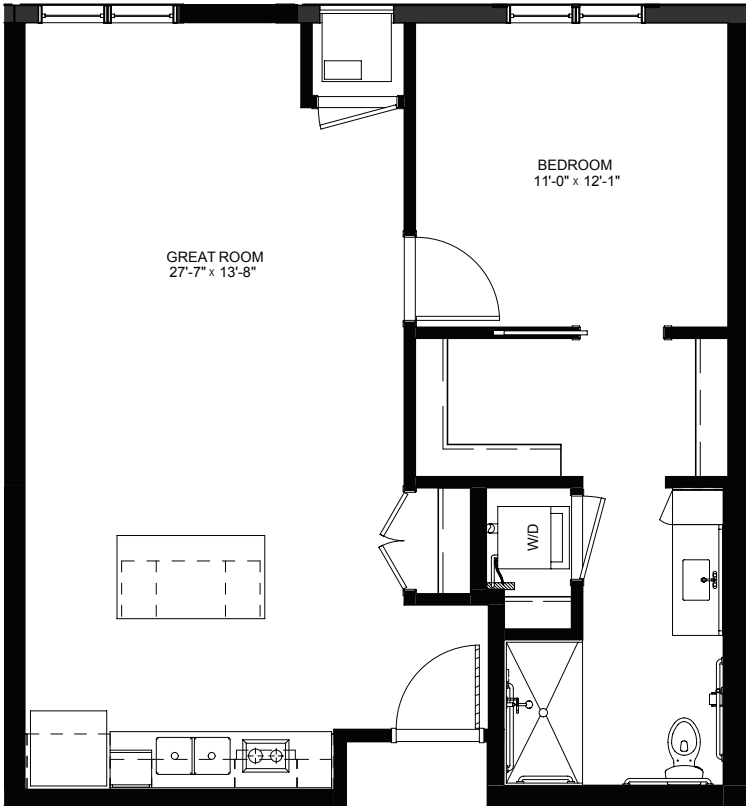

legendsonlakelorraine.org

One Bedroom with Balcony - 717 sq ft

Residency numbers: 211, 311

Floor plans are for general reference only and are not to scale.

LEGENDS
ON LAKE LORRAINE

legendsonlakelorraine.org

LEGENDS
ON LAKE LORRAINE

legendsonlakelorraine.org

One Bedroom / Balcony - 696 sq ft

Residency number: 220

Floor plans are for general reference only and are not to scale.

LEGENDS
ON LAKE LORRAINE

legendsonlakelorraine.org