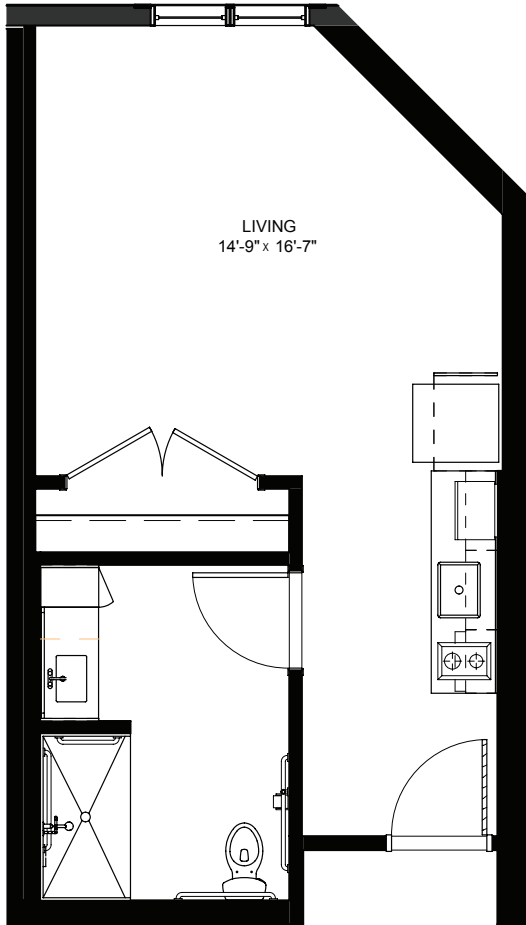

Studio - 400 sq ft

Residency numbers: 223, 323

Floor plans are for general reference only and are not to scale.

LEGENDS
ON LAKE LORRAINE

legendsonlakelorraine.org