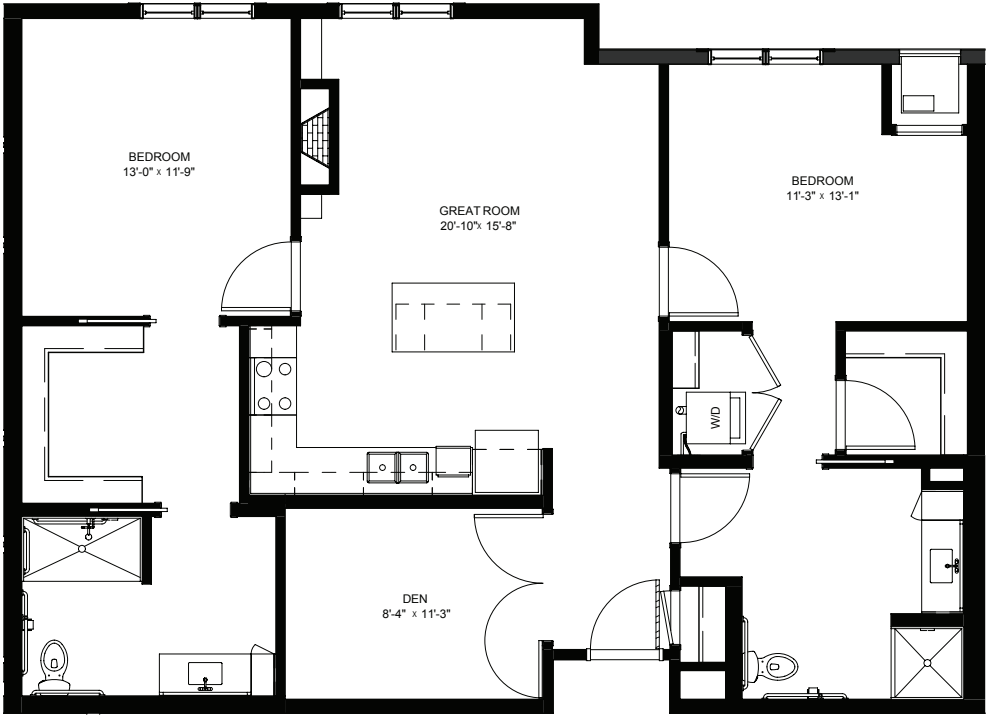

Two Bedroom / Den - 1225 sq ft

Residency numbers: 204, 304

Floor plans are for general reference only and are not to scale.

LEGENDS
ON LAKE LORRAINE

legendsonlakelorraine.org