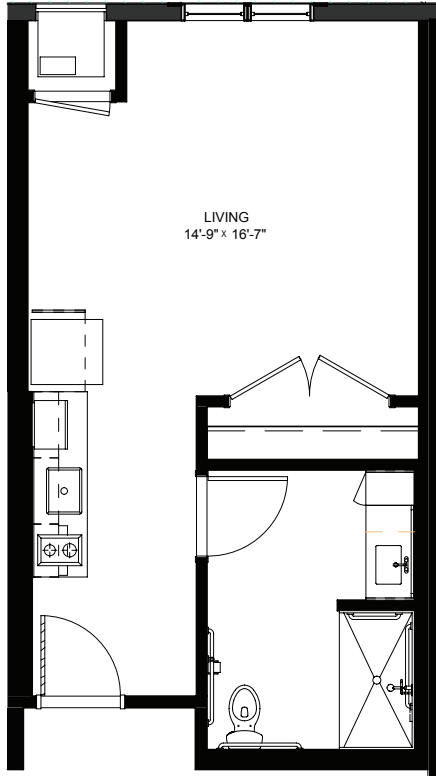

Studio with Balcony - 438 sq ft

Residency numbers: 341, 441

Floor plans are for general reference only and are not to scale.

LEGENDS
ON LAKE LORRAINE

legendsonlakelorraine.org

Studio - 416 sq ft

Residency number: 201