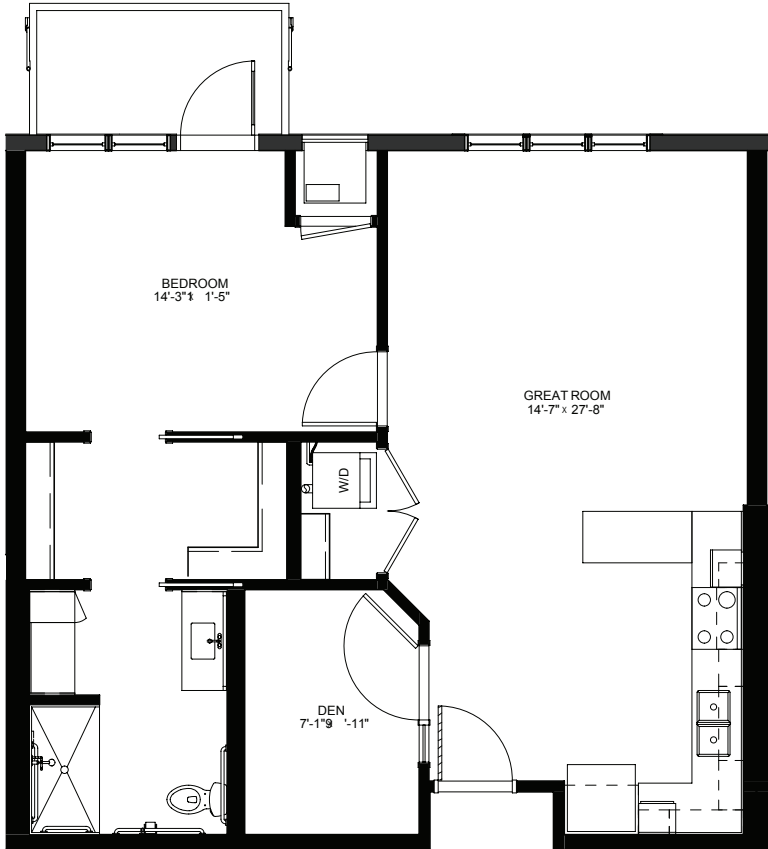

One Bedroom / Den with Balcony - 857 sq ft

Residency numbers: 305, 405

Floor plans are for general reference only and are not to scale.

LEGENDS
ON LAKE LORRAINE

legendsonlakelorraine.org

One Bedroom / Den - 836 sq ft