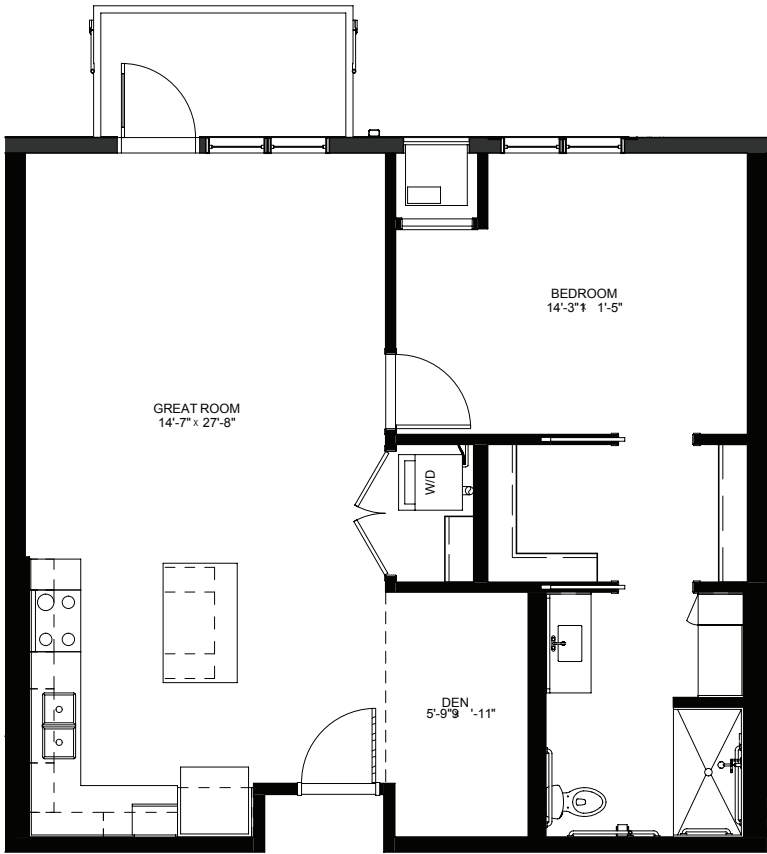

Floor plans are for general reference only and are not to scale.

LEGENDS
ON LAKE LORRAINE

legendsonlakelorraine.org

One Bedroom with Balcony - 728 sq ft

Residency numbers: 438, 439

Floor plans are for general reference only and are not to scale.

LEGENDS
ON LAKE LORRAINE

legendsonlakelorraine.org

One Bedroom / Den / Balcony - 830 sq ft

Residency numbers: 210, 310, 410

Floor plans are for general reference only and are not to scale.

LEGENDS
ON LAKE LORRAINE