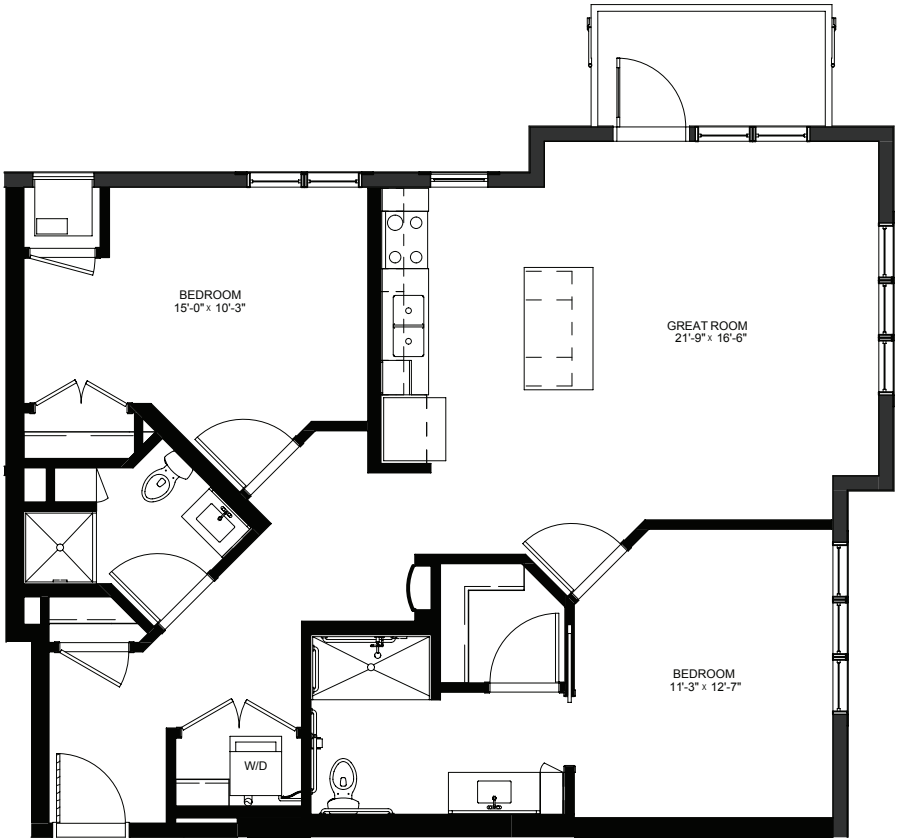

legendsonlakelorraine.org

One Bedroom with Balcony - 717 sq ft

Residency numbers: 211, 311

Floor plans are for general reference only and are not to scale.

LEGENDS
ON LAKE LORRAINE

legendsonlakelorraine.org

Two Bedroom with Balcony - 1069 sq ft

Residency numbers: 212, 312

Floor plans are for general reference only and are not to scale.

LEGENDS
ON LAKE LORRAINE

legendsonlakelorraine.org

Two Bedroom with Balcony - 1065 sq ft