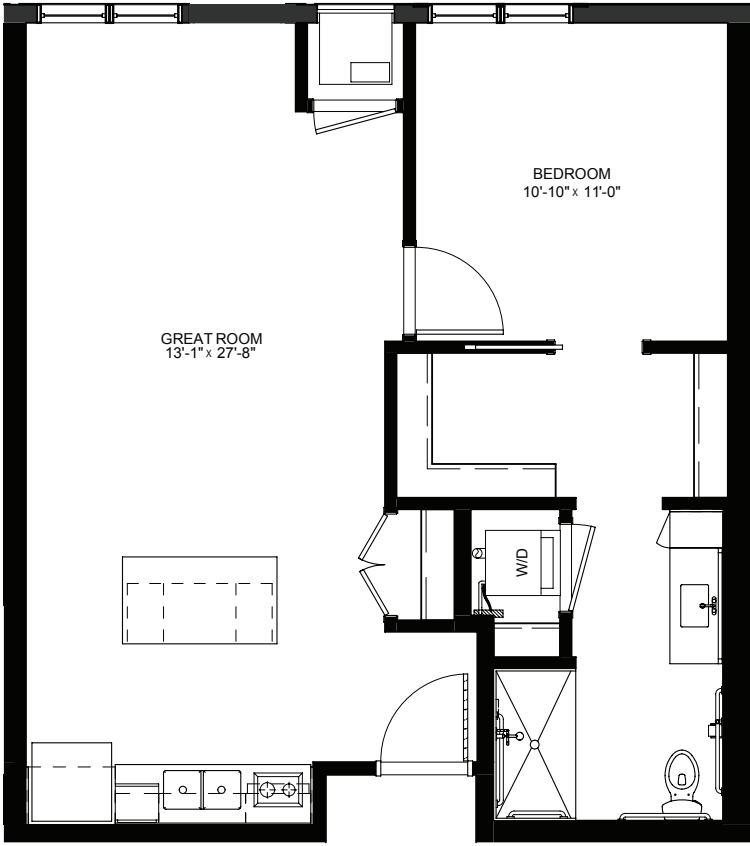

One Bedroom - 680-699 sq ft

Residency numbers: 107, 206, 219, 254, 306, 336, 354, 406, 418, 454

Floor plans are for general reference only and are not to scale.

LEGENDS
ON LAKE LORRAINE

legendsonlakelorraine.org