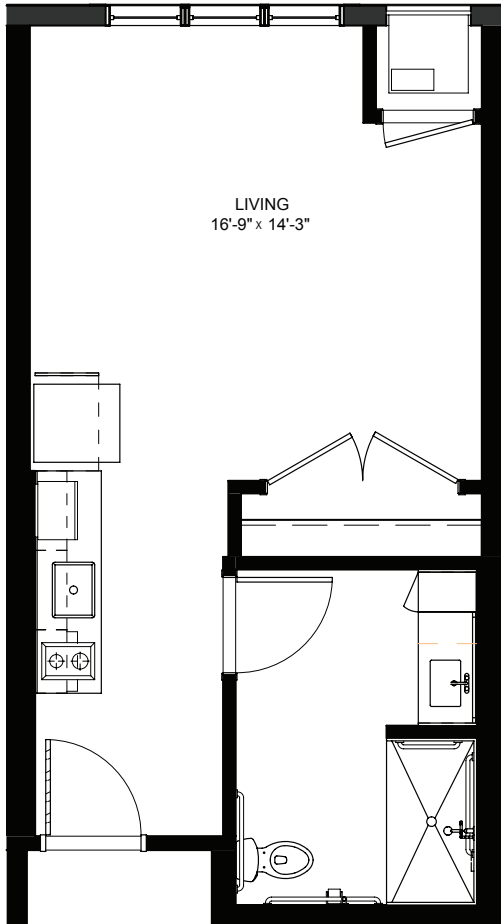

Studio - 397-412 sq ft

Residency numbers: 216, 327, 330, 331, 332, 333, 340, 433, 434, 435, 440

Floor plans are for general reference only and are not to scale.

LEGENDS
ON LAKE LORRAINE

legendsonlakelorraine.org