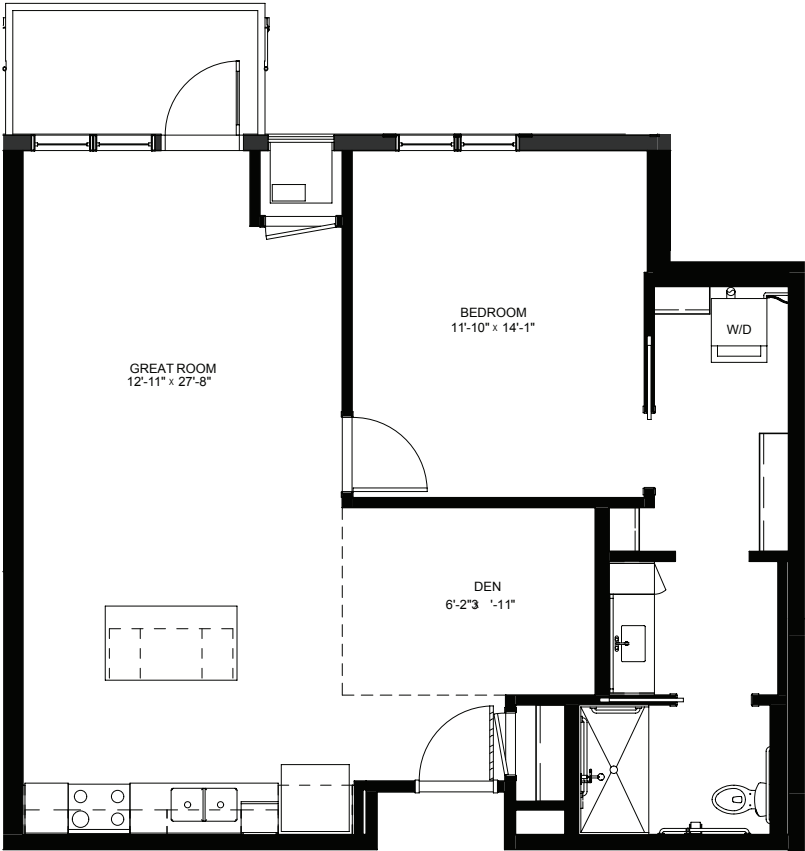

LEGENDS
ON LAKE LORRAINE

legendsonlakelorraine.org

One Bedroom / Den / Balcony - 830 sq ft

Residency numbers: 210, 310, 410

Floor plans are for general reference only and are not to scale.

LEGENDS
ON LAKE LORRAINE

legendsonlakelorraine.org

One Bedroom / Den with Balcony - 984 sq ft

Residency number: 302

Floor plans are for general reference only and are not to scale.

LEGENDS
ON LAKE LORRAINE

legendsonlakelorraine.org

One Bedroom / Den with Balcony - 857 sq ft

Residency numbers: 305, 405

Floor plans are for general reference only and are not to scale.

LEGENDS
ON LAKE LORRAINE

legendsonlakelorraine.org

One Bedroom / Den - 836 sq ft