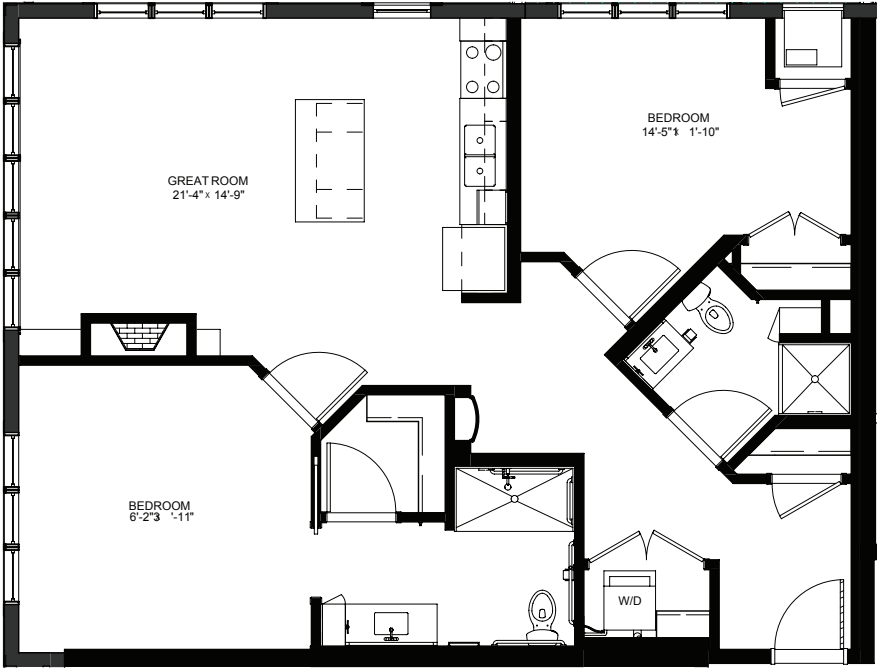

Two Bedroom - 1041 sq ft
Residency number: 409

Floor plans are for general reference only and are not to scale.

LEGENDS
ON LAKE LORRAINE

legendsonlakelorraine.org