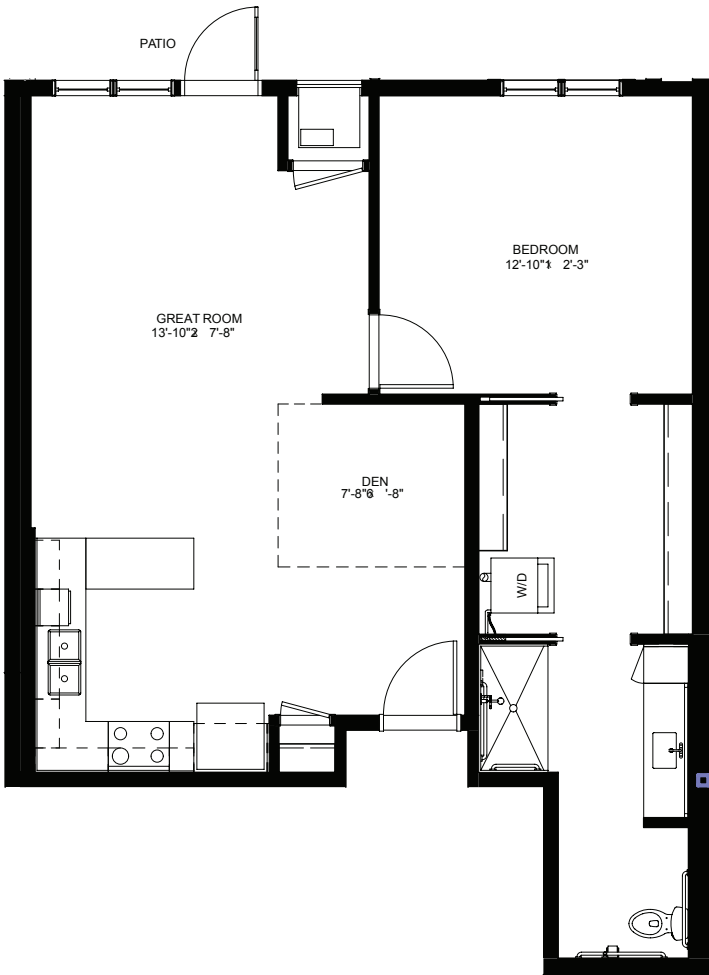

LEGENDS
ON LAKE LORRAINE

legendsonlakelorraine.org

One Bedroom / Den with Balcony - 975 sq ft

Residency number: 402

Floor plans are for general reference only and are not to scale.

LEGENDS
ON LAKE LORRAINE

legendsonlakelorraine.org

One Bedroom / Den with Patio - 817 sq ft

Residency number: 110

Floor plans are for general reference only and are not to scale.

LEGENDS
ON LAKE LORRAINE

legendsonlakelorraine.org

One Bedroom / Den - 984 sq ft