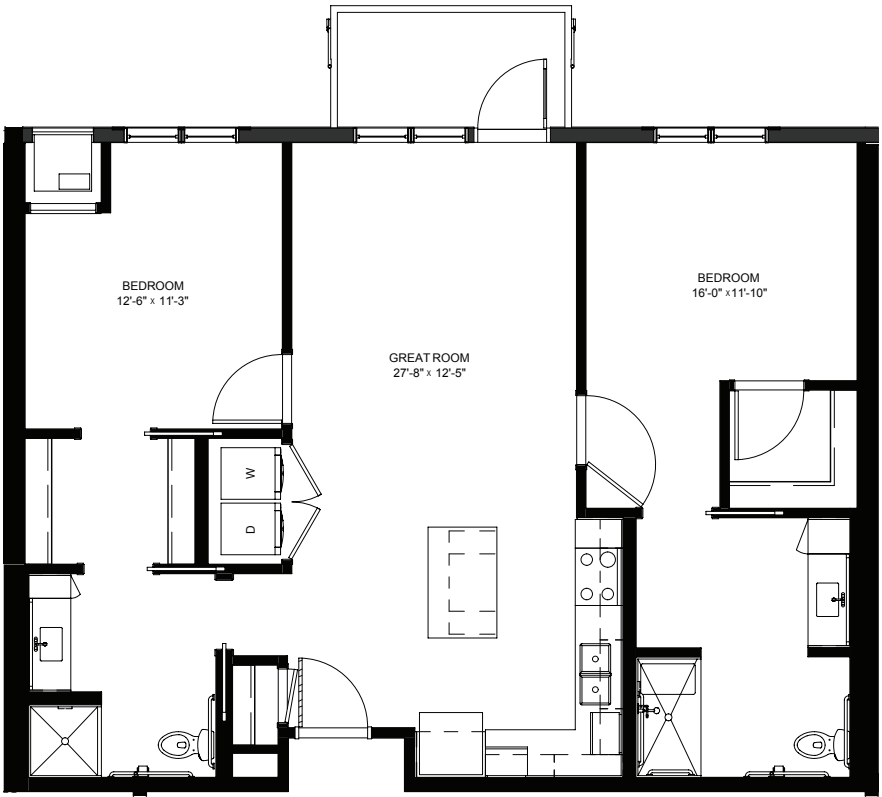

Two Bedroom with Balcony - 1029 sq ft

Residency number: 222A

Floor plans are for general reference only and are not to scale.

LEGENDS
ON LAKE LORRAINE

legendsonlakelorraine.org