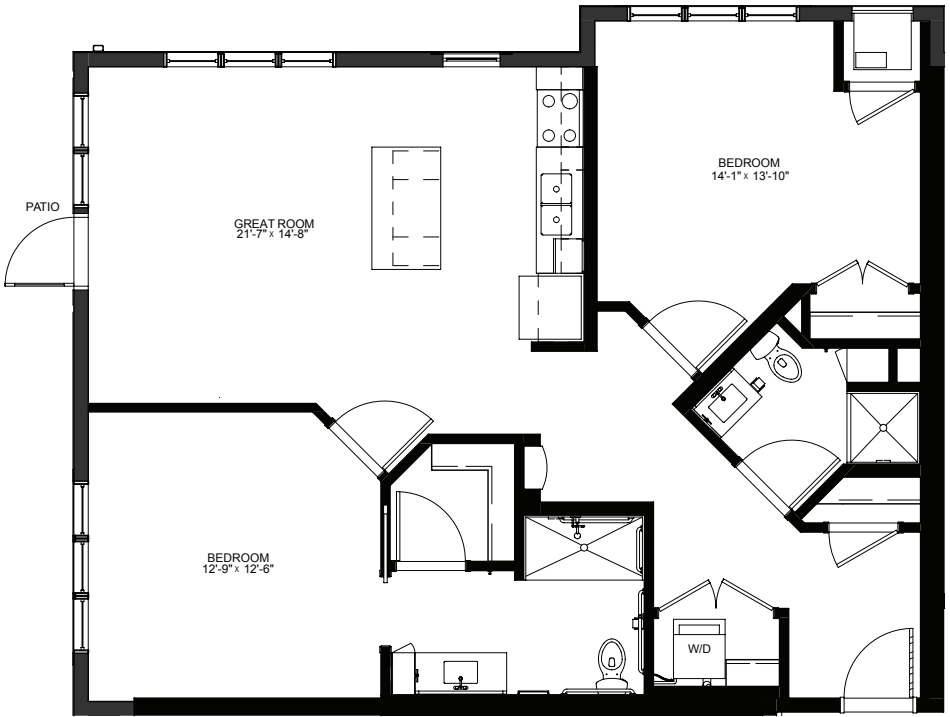

Two Bedroom with Patio - 1071 sq ft

Residency number: 109

Floor plans are for general reference only and are not to scale.

LEGENDS
ON LAKE LORRAINE

legendsonlakelorraine.org