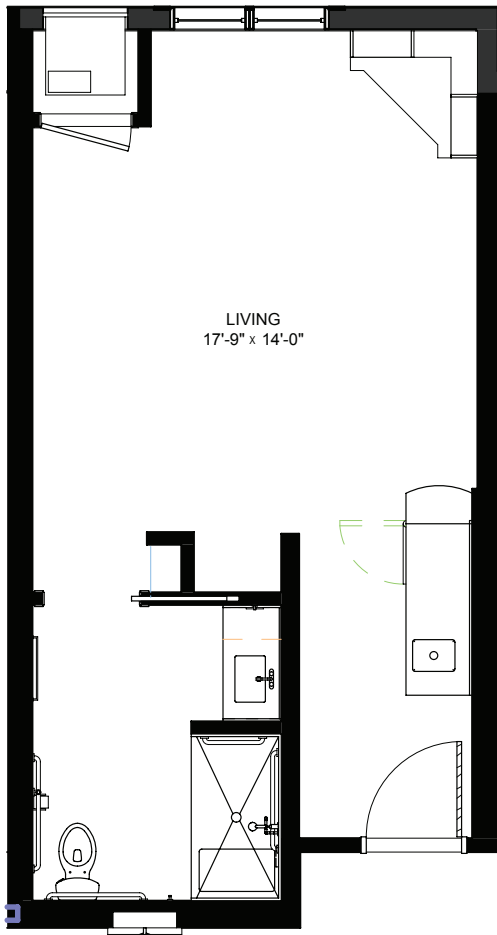

Studio - Memory Care - 397 sq ft

Residency numbers: 13, 24

Floor plans are for general reference only and are not to scale.

LEGENDS
ON LAKE LORRAINE

legendsonlakelorraine.org