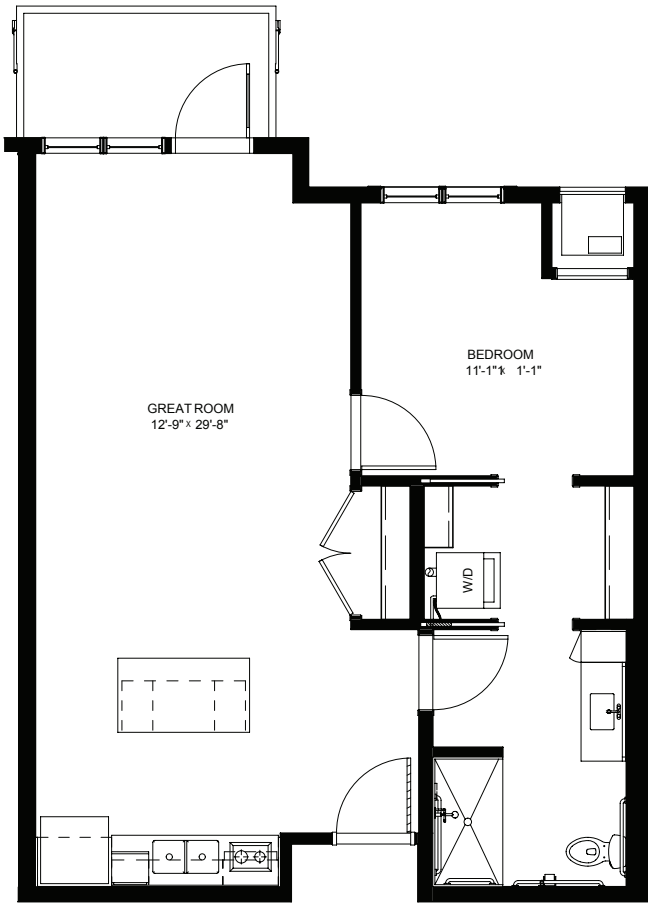

One Bedroom with Balcony - 680 - 699 sq ft

Residency numbers: 207, 253, 307, 319, 320, 350, 353, 407, 419, 420, 436, 450, 453

Floor plans are for general reference only and are not to scale.

LEGENDS
ON LAKE LORRAINE

legendsonlakelorraine.org

One Bedroom with Balcony - 717 sq ft

Residency numbers: 211, 311

Floor plans are for general reference only and are not to scale.

LEGENDS
ON LAKE LORRAINE

legendsonlakelorraine.org

One Bedroom with Balcony - 675 sq ft

Residency numbers: 213, 313

Floor plans are for general reference only and are not to scale.

LEGENDS
ON LAKE LORRAINE

legendsonlakelorraine.org

One Bedroom / Den with Balcony - 852 sq ft