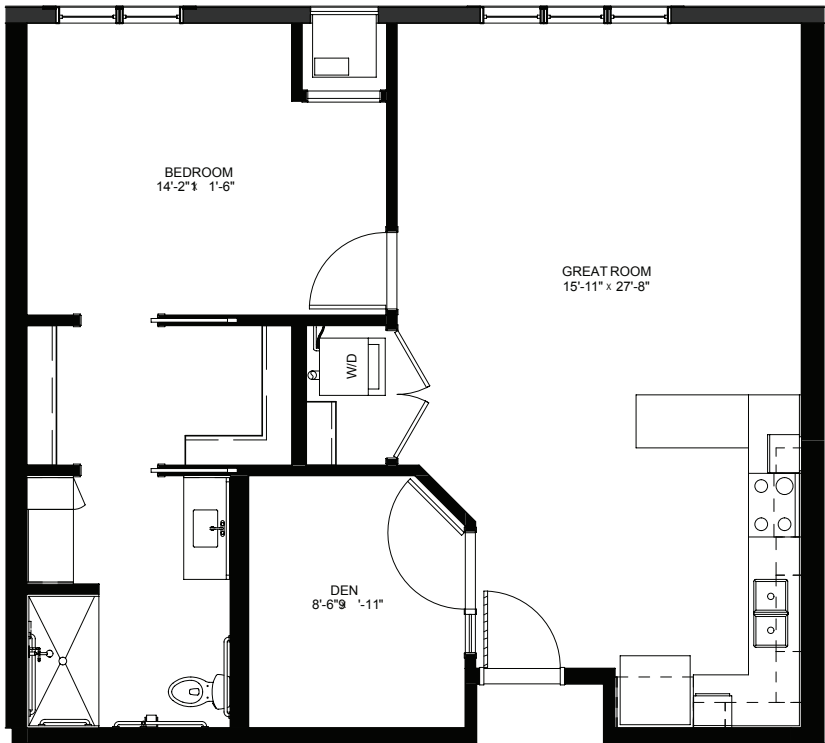

One Bedroom / Den - 842 sq ft

Residency numbers: 349, 449

Floor plans are for general reference only and are not to scale.

LEGENDS
ON LAKE LORRAINE

legendsonlakelorraine.org

One Bedroom / Den- 880 sq ft

Residency number: 417