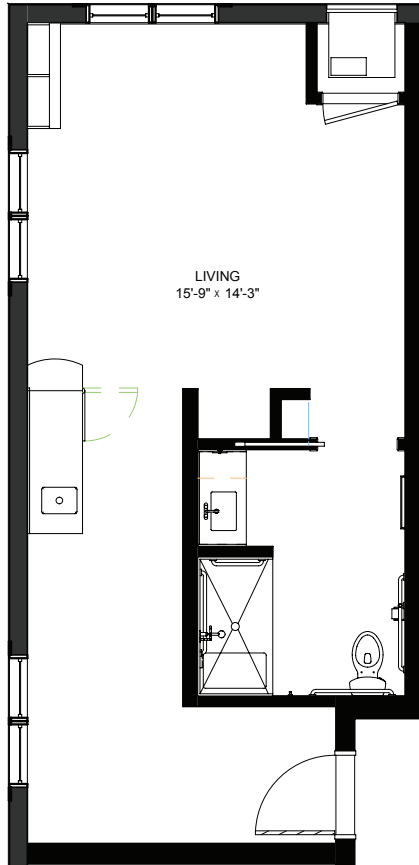

Studio - Memory Care - 461 sq ft

Residency number: 10

Floor plans are for general reference only and are not to scale.

LEGENDS
ON LAKE LORRAINE

legendsonlakelorraine.org