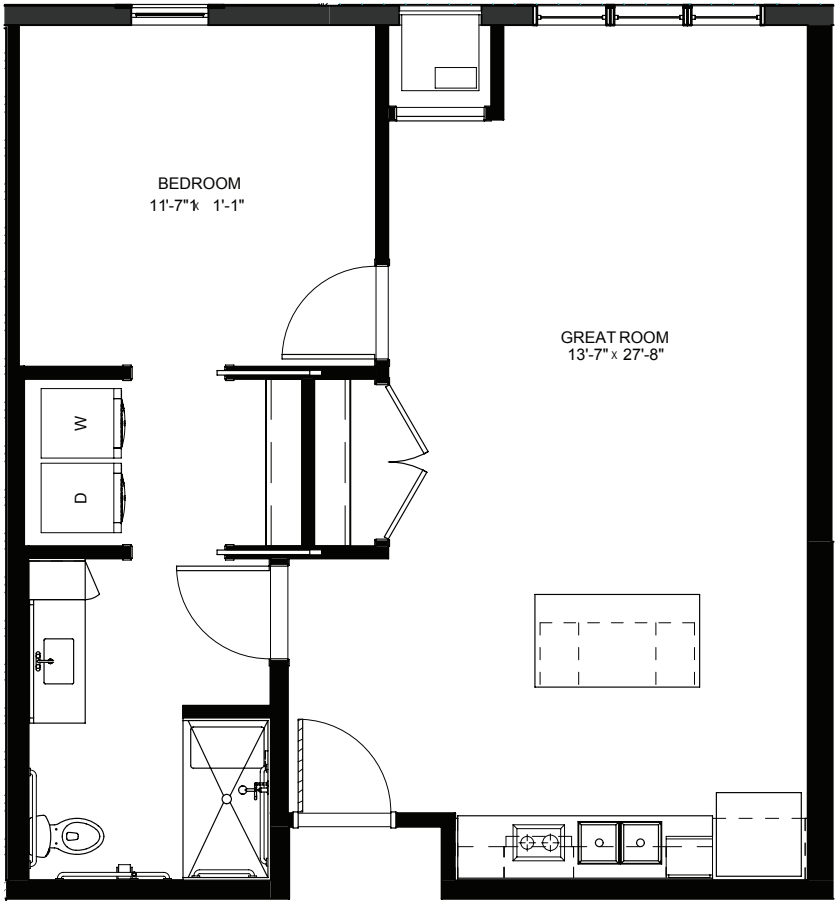

legendsonlakelorraine.org

One Bedroom with Balcony - 717 sq ft

Residency numbers: 211, 311

Floor plans are for general reference only and are not to scale.

LEGENDS
ON LAKE LORRAINE

legendsonlakelorraine.org

LEGENDS
ON LAKE LORRAINE

legendsonlakelorraine.org

One Bedroom - 717 sq ft

Residency number: 411

Floor plans are for general reference only and are not to scale.

LEGENDS
ON LAKE LORRAINE

legendsonlakelorraine.org