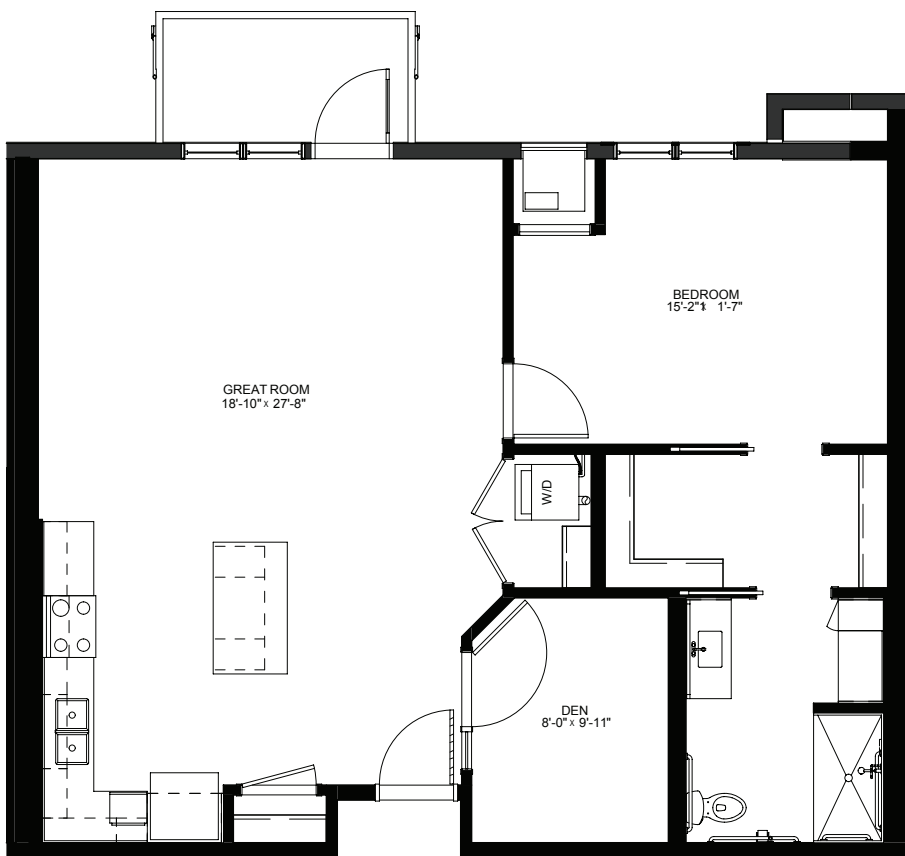

Residency number: 325

Floor plans are for general reference only and are not to scale.

LEGENDS
ON LAKE LORRAINE

legendsonlakelorraine.org

One Bedroom / Den with Balcony - 857 sq ft

Residency number: 328

Floor plans are for general reference only and are not to scale.

LEGENDS
ON LAKE LORRAINE

legendsonlakelorraine.org

One Bedroom / Den with Balcony - 975 sq ft

Residency number: 402

Floor plans are for general reference only and are not to scale.

LEGENDS
ON LAKE LORRAINE

legendsonlakelorraine.org

One Bedroom / Den with Patio - 817 sq ft

Residency number: 110

Floor plans are for general reference only and are not to scale.

LEGENDS
ON LAKE LORRAINE

legendsonlakelorraine.org

One Bedroom / Den - 984 sq ft