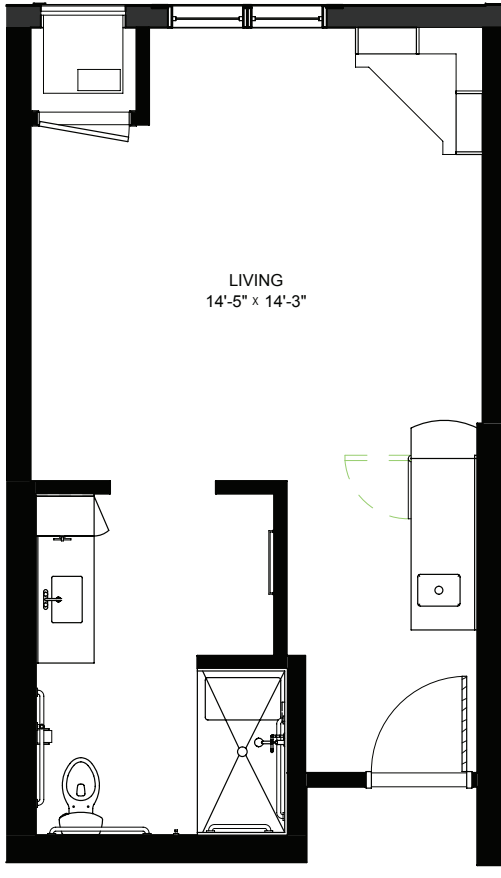

LEGENDS
ON LAKE LORRAINE

legendsonlakelorraine.org

Studio - Memory Care - 397 sq ft

Residency numbers: 13, 24

Floor plans are for general reference only and are not to scale.

LEGENDS
ON LAKE LORRAINE

legendsonlakelorraine.org

Studio - Memory Care - 378 sq ft

Residency number: 15

Floor plans are for general reference only and are not to scale.

LEGENDS
ON LAKE LORRAINE

legendsonlakelorraine.org

Studio - Memory Care - 345 sq ft

Residency numbers: 16, 19