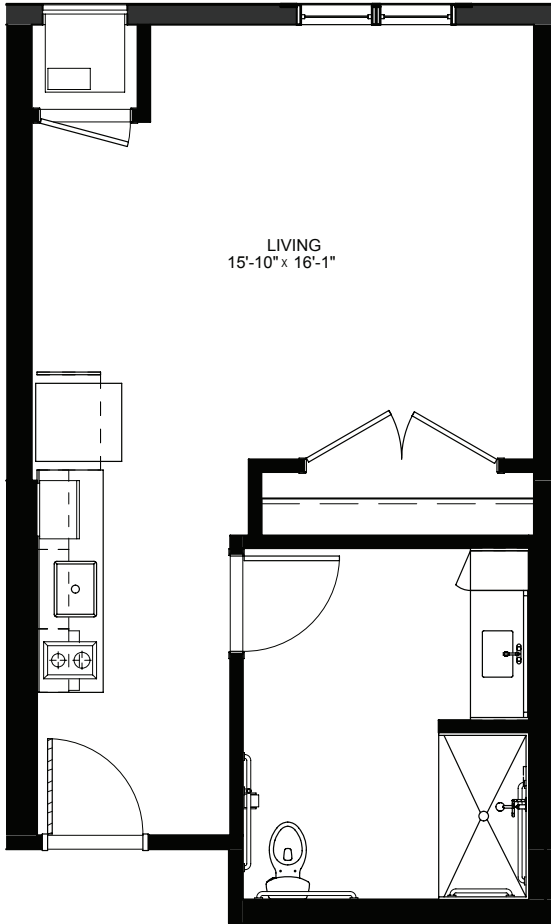

Studio - 445-455 sq ft

Residency numbers: 248, 249

Floor plans are for general reference only and are not to scale.

LEGENDS
ON LAKE LORRAINE

legendsonlakelorraine.org