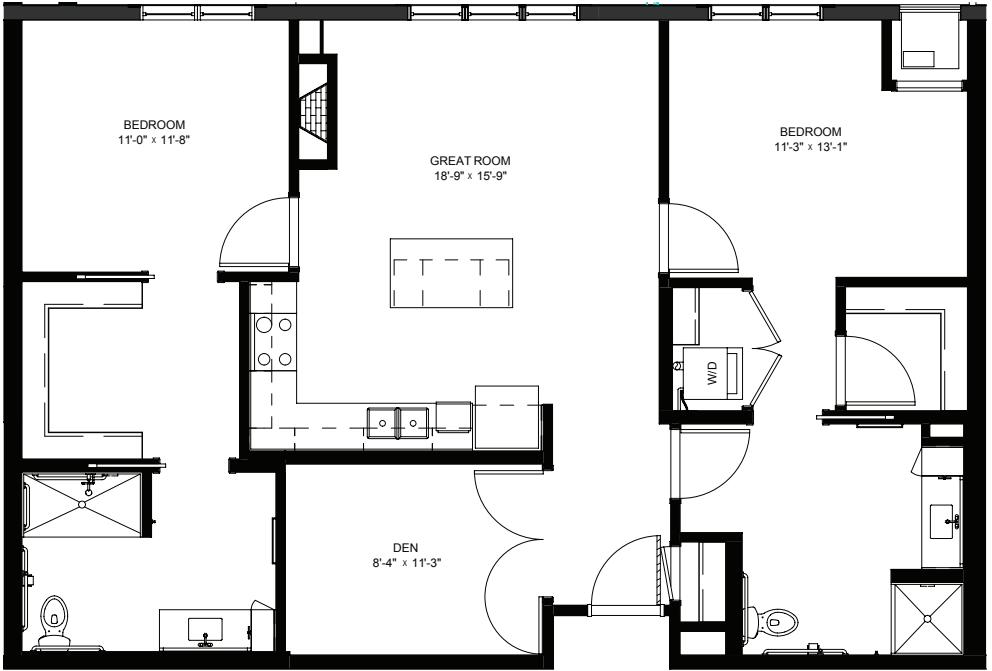

Two Bedroom / Den - 1175 sq ft

Residency number: 404

Floor plans are for general reference only and are not to scale.

LEGENDS
ON LAKE LORRAINE

legendsonlakelorraine.org