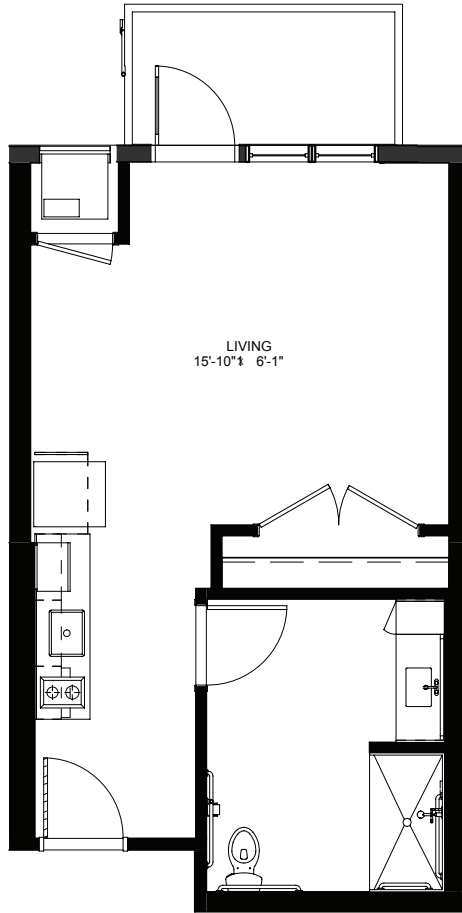

Studio - 445 sq ft

Residency number: 250

Floor plans are for general reference only and are not to scale.

LEGENDS
ON LAKE LORRAINE

legendsonlakelorraine.org