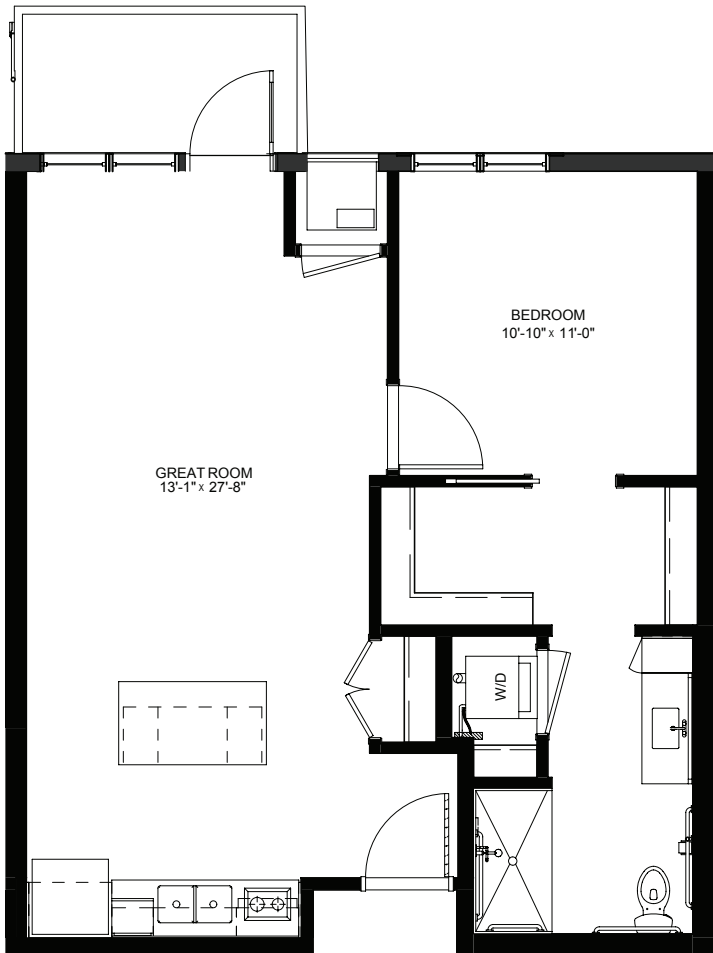

One Bedroom / Balcony - 696 sq ft

Residency number: 220

Floor plans are for general reference only and are not to scale.

LEGENDS
ON LAKE LORRAINE

legendsonlakelorraine.org