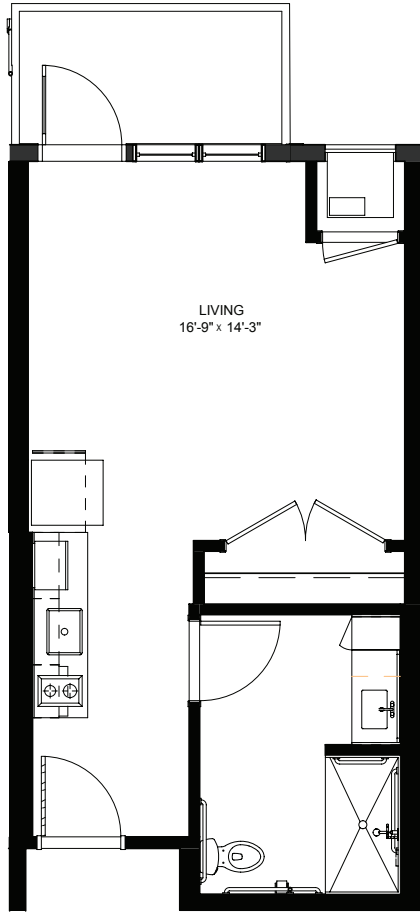

Studio with Balcony - 397-412 sq ft

Residency numbers: 316, 326

Floor plans are for general reference only and are not to scale.

LEGENDS
ON LAKE LORRAINE

legendsonlakelorraine.org