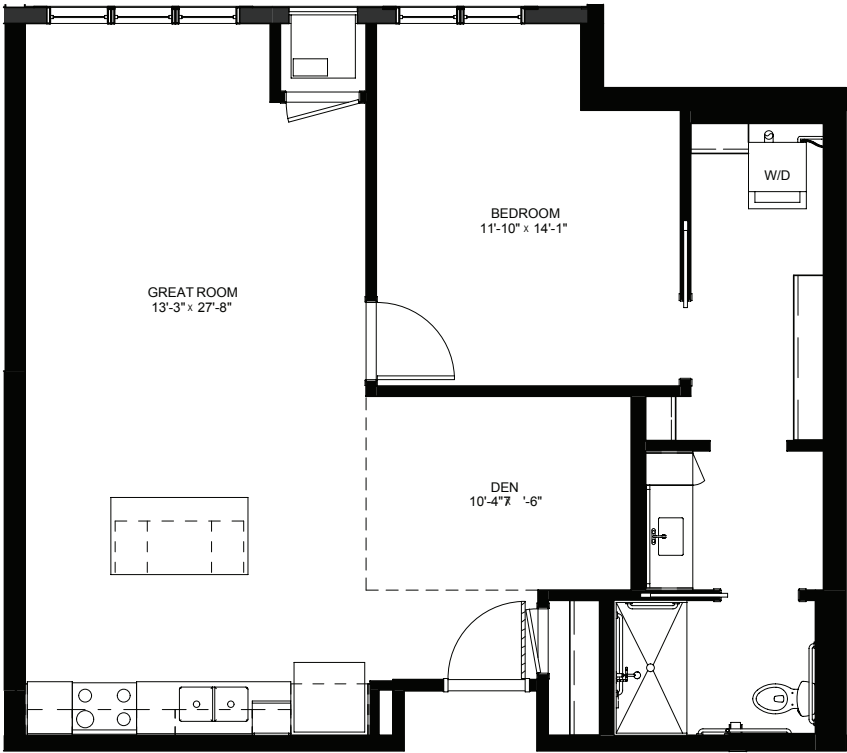

One Bedroom / Den - 854 sq ft

Residency number: 334

Floor plans are for general reference only and are not to scale.

LEGENDS
ON LAKE LORRAINE

legendsonlakelorraine.org