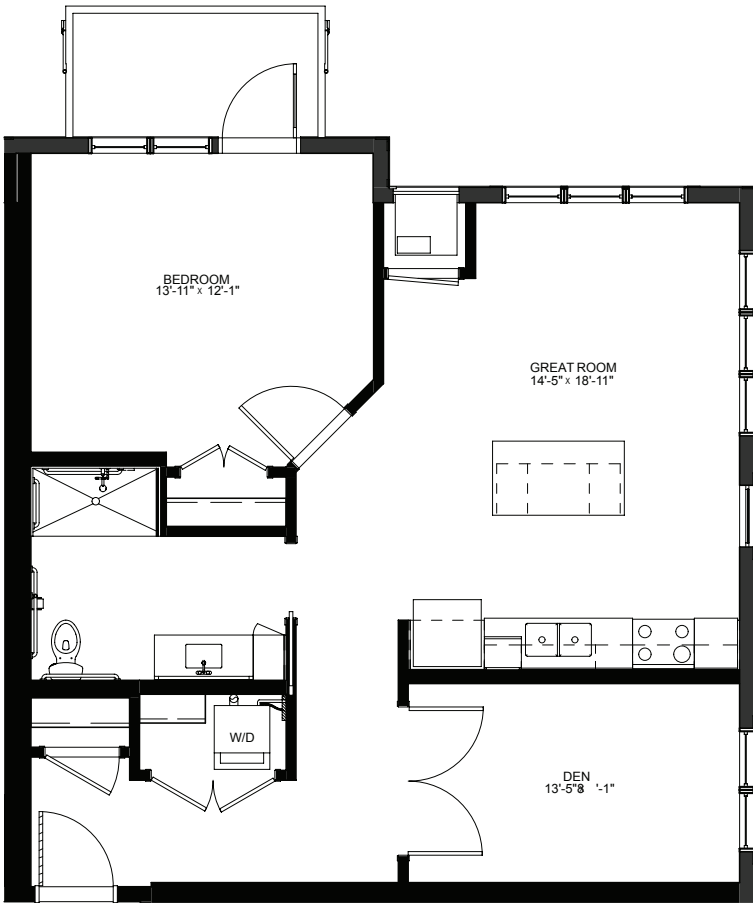

One Bedroom / Den with Balcony - 857 sq ft

Residency number: 328

Floor plans are for general reference only and are not to scale.

LEGENDS
ON LAKE LORRAINE

legendsonlakelorraine.org