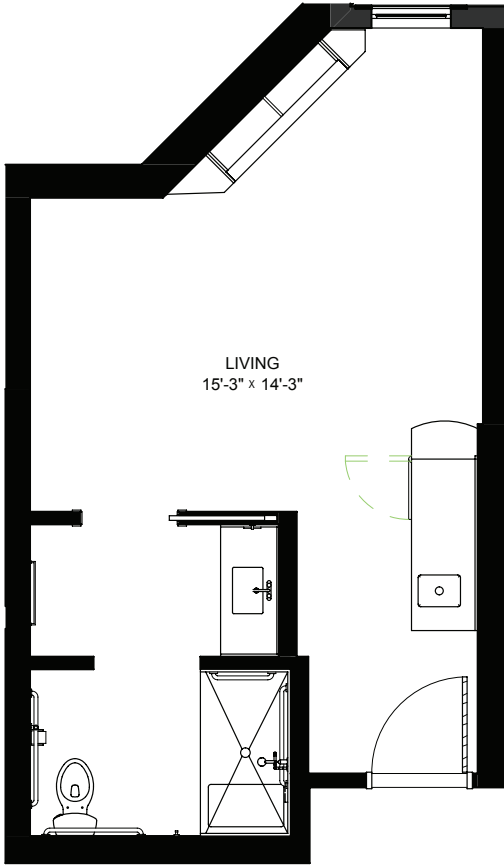

Studio - Memory Care - 378 sq ft

Residency number: 29

Floor plans are for general reference only and are not to scale.

LEGENDS
ON LAKE LORRAINE

legendsonlakelorraine.org

Studio - Memory Care - 346 sq ft

Residency number: 30