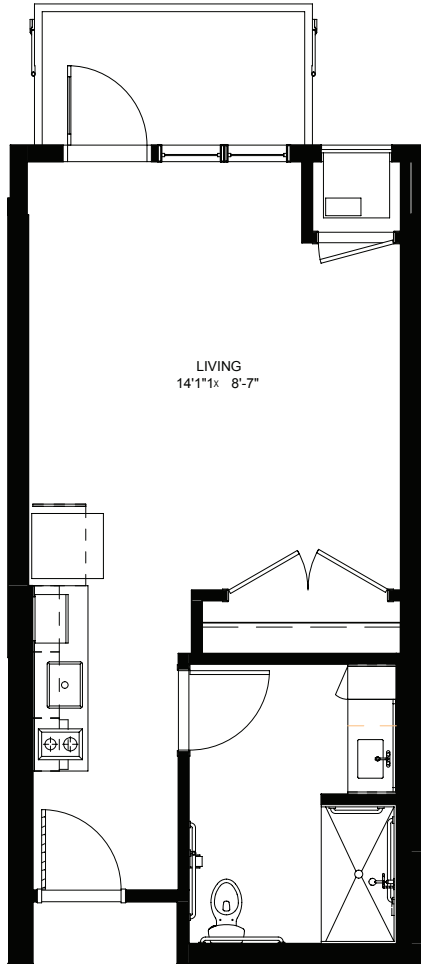

LEGENDS
ON LAKE LORRAINE

legendsonlakelorraine.org

Studio with Balcony - 397-412 sq ft

Residency numbers: 316, 326

Floor plans are for general reference only and are not to scale.

LEGENDS
ON LAKE LORRAINE

legendsonlakelorraine.org