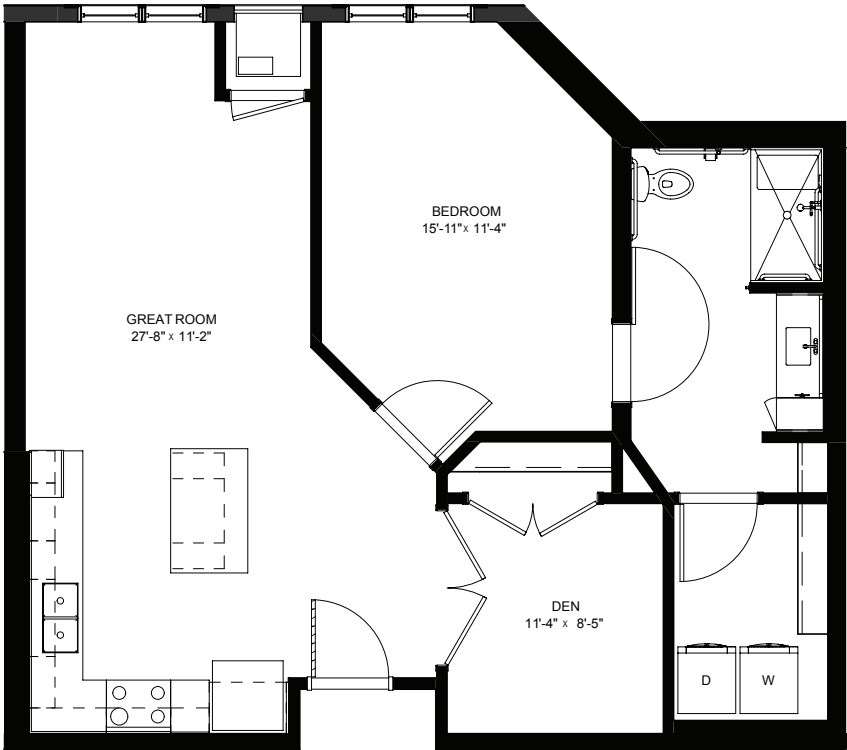

legendsonlakelorraine.org

One Bedroom / Den with Patio - 817 sq ft

Residency number: 110

Floor plans are for general reference only and are not to scale.

LEGENDS
ON LAKE LORRAINE

legendsonlakelorraine.org

One Bedroom / Den - 984 sq ft

Residency number: 202

Floor plans are for general reference only and are not to scale.

LEGENDS
ON LAKE LORRAINE

legendsonlakelorraine.org

One Bedroom / Den - 857 sq ft

Residency number: 205

Floor plans are for general reference only and are not to scale.

LEGENDS
ON LAKE LORRAINE

legendsonlakelorraine.org

One Bedroom / Den - 843 sq ft

Residency number: 217A

Floor plans are for general reference only and are not to scale.

LEGENDS
ON LAKE LORRAINE

legendsonlakelorraine.org