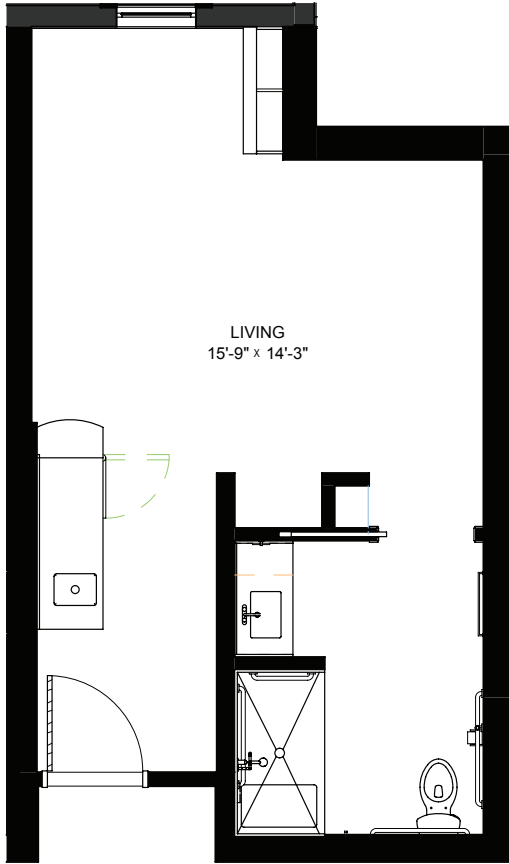

Floor plans are for general reference only and are not to scale.

LEGENDS
ON LAKE LORRAINE

legendsonlakelorraine.org

One Bedroom - Memory Care - 697 sq ft

Residency number: 11

Floor plans are for general reference only and are not to scale.

LEGENDS
ON LAKE LORRAINE

legendsonlakelorraine.org

Studio - Memory Care - 355 sq f

Residency number: 1

Floor plans are for general reference only and are not to scale.

LEGENDS
ON LAKE LORRAINE

legendsonlakelorraine.org