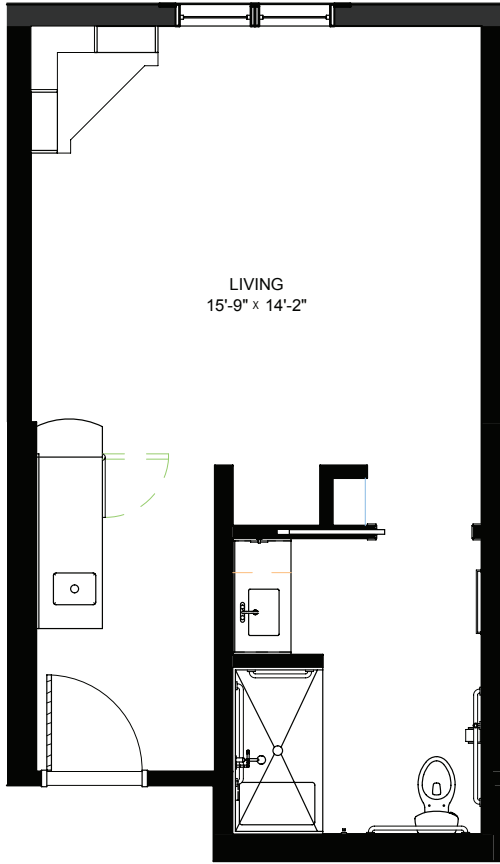

LEGENDS
ON LAKE LORRAINE

legendsonlakelorraine.org

Studio - Memory Care - 345 sq ft

Residency numbers: 16, 19

Floor plans are for general reference only and are not to scale.

LEGENDS
ON LAKE LORRAINE

legendsonlakelorraine.org

Studio - Memory Care - 355 sq ft

Residency numbers: 17, 18

Floor plans are for general reference only and are not to scale.

LEGENDS
ON LAKE LORRAINE

legendsonlakelorraine.org

Studio - Memory Care - 372 sq ft

Residency numbers: 22, 23

Floor plans are for general reference only and are not to scale.

LEGENDS
ON LAKE LORRAINE

legendsonlakelorraine.org

Studio - Memory Care - 378 sq ft

Residency number: 29

Floor plans are for general reference only and are not to scale.

LEGENDS
ON LAKE LORRAINE

legendsonlakelorraine.org

Studio - Memory Care - 346 sq ft

Residency number: 30

Floor plans are for general reference only and are not to scale.

LEGENDS
ON LAKE LORRAINE

legendsonlakelorraine.org