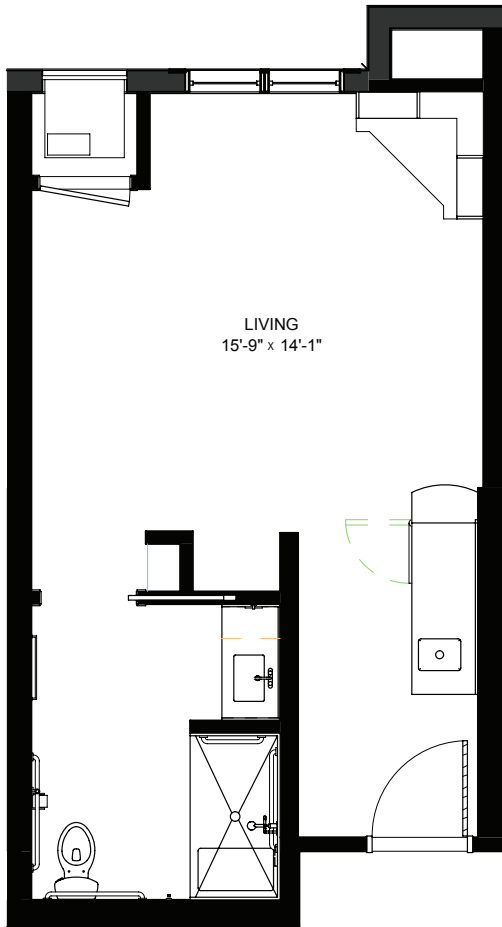

One Bedroom - Memory Care - 697 sq ft

Residency number: 11

Floor plans are for general reference only and are not to scale.

LEGENDS
ON LAKE LORRAINE

legendsonlakelorraine.org

Studio - Memory Care - 355 sq f

Residency number: 1

Floor plans are for general reference only and are not to scale.

LEGENDS
ON LAKE LORRAINE

legendsonlakelorraine.org

Studio - Memory Care - 367-379 sq ft

Residency numbers: 2, 3, 5, 6, 8, 9, 12, 14, 20, 21, 25, 26, 27, 28

Floor plans are for general reference only and are not to scale.

LEGENDS
ON LAKE LORRAINE

legendsonlakelorraine.org

Studio - Memory Care - 401 sq ft

Residency number: 4

Floor plans are for general reference only and are not to scale.

LEGENDS
ON LAKE LORRAINE

legendsonlakelorraine.org

Studio - Memory Care - 397 sq ft

Residency number: 7

Floor plans are for general reference only and are not to scale.

LEGENDS
ON LAKE LORRAINE

legendsonlakelorraine.org