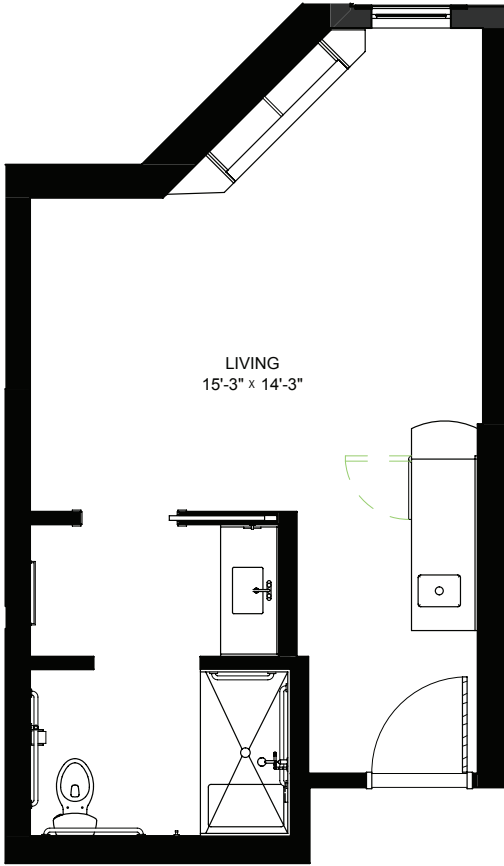

Studio - Memory Care - 355 sq ft

Residency numbers: 17, 18

Floor plans are for general reference only and are not to scale.

LEGENDS
ON LAKE LORRAINE

legendsonlakelorraine.org

Studio - Memory Care - 372 sq ft

Residency numbers: 22, 23

Floor plans are for general reference only and are not to scale.

LEGENDS
ON LAKE LORRAINE

legendsonlakelorraine.org

Studio - Memory Care - 378 sq ft

Residency number: 29

Floor plans are for general reference only and are not to scale.

LEGENDS
ON LAKE LORRAINE

legendsonlakelorraine.org

Studio - Memory Care - 346 sq ft

Residency number: 30

Floor plans are for general reference only and are not to scale.

LEGENDS
ON LAKE LORRAINE

legendsonlakelorraine.org