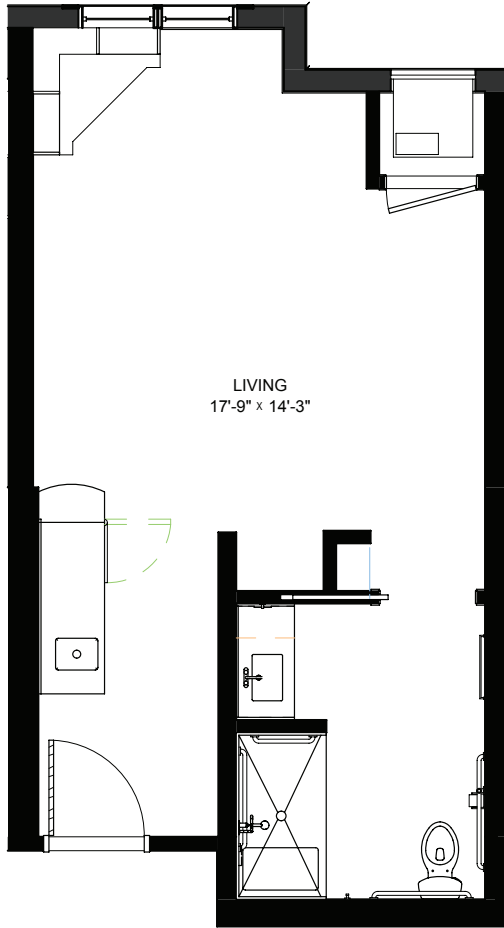

Residency number: 1

Floor plans are for general reference only and are not to scale.

LEGENDS
ON LAKE LORRAINE

legendsonlakelorraine.org

Studio - Memory Care - 367-379 sq ft

Residency numbers: 2, 3, 5, 6, 8, 9, 12, 14, 20, 21, 25, 26, 27, 28

Floor plans are for general reference only and are not to scale.

LEGENDS
ON LAKE LORRAINE

legendsonlakelorraine.org

Studio - Memory Care - 401 sq ft

Residency number: 4

Floor plans are for general reference only and are not to scale.

LEGENDS
ON LAKE LORRAINE

legendsonlakelorraine.org

Studio - Memory Care - 397 sq ft

Residency number: 7

Floor plans are for general reference only and are not to scale.

LEGENDS
ON LAKE LORRAINE

legendsonlakelorraine.org

Studio - Memory Care - 461 sq ft

Residency number: 10

Floor plans are for general reference only and are not to scale.

LEGENDS
ON LAKE LORRAINE

legendsonlakelorraine.org

Studio - Memory Care - 397 sq ft

Residency numbers: 13, 24