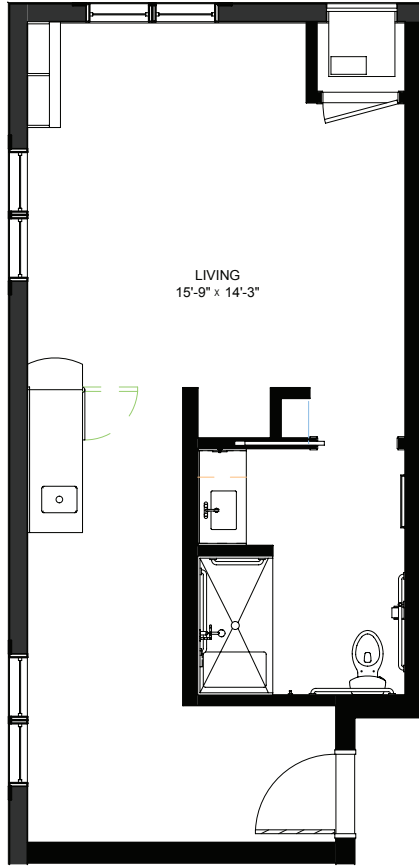

Floor plans are for general reference only and are not to scale.

LEGENDS
ON LAKE LORRAINE

legendsonlakelorraine.org

Studio - Memory Care - 401 sq ft

Residency number: 4

Floor plans are for general reference only and are not to scale.

LEGENDS
ON LAKE LORRAINE

legendsonlakelorraine.org

Studio - Memory Care - 397 sq ft

Residency number: 7

Floor plans are for general reference only and are not to scale.

LEGENDS
ON LAKE LORRAINE

legendsonlakelorraine.org

Studio - Memory Care - 461 sq ft

Residency number: 10

Floor plans are for general reference only and are not to scale.

LEGENDS
ON LAKE LORRAINE

legendsonlakelorraine.org

Studio - Memory Care - 397 sq ft

Residency numbers: 13, 24

Floor plans are for general reference only and are not to scale.

LEGENDS
ON LAKE LORRAINE

legendsonlakelorraine.org

Studio - Memory Care - 378 sq ft

Residency number: 15

Floor plans are for general reference only and are not to scale.