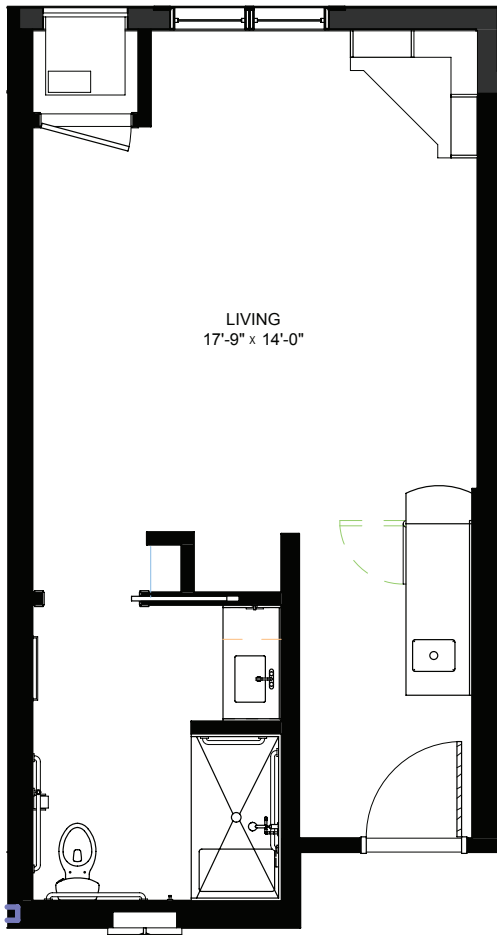

LEGENDS
ON LAKE LORRAINE

legendsonlakelorraine.org

Studio - Memory Care - 397 sq ft

Residency number: 7

Floor plans are for general reference only and are not to scale.

LEGENDS
ON LAKE LORRAINE

legendsonlakelorraine.org

Studio - Memory Care - 461 sq ft

Residency number: 10

Floor plans are for general reference only and are not to scale.

LEGENDS
ON LAKE LORRAINE

legendsonlakelorraine.org

Studio - Memory Care - 397 sq ft

Residency numbers: 13, 24

Floor plans are for general reference only and are not to scale.

LEGENDS
ON LAKE LORRAINE

legendsonlakelorraine.org

Studio - Memory Care - 378 sq ft

Residency number: 15

Floor plans are for general reference only and are not to scale.

LEGENDS
ON LAKE LORRAINE

legendsonlakelorraine.org

Studio - Memory Care - 345 sq ft

Residency numbers: 16, 19

Floor plans are for general reference only and are not to scale.

LEGENDS
ON LAKE LORRAINE

legendsonlakelorraine.org