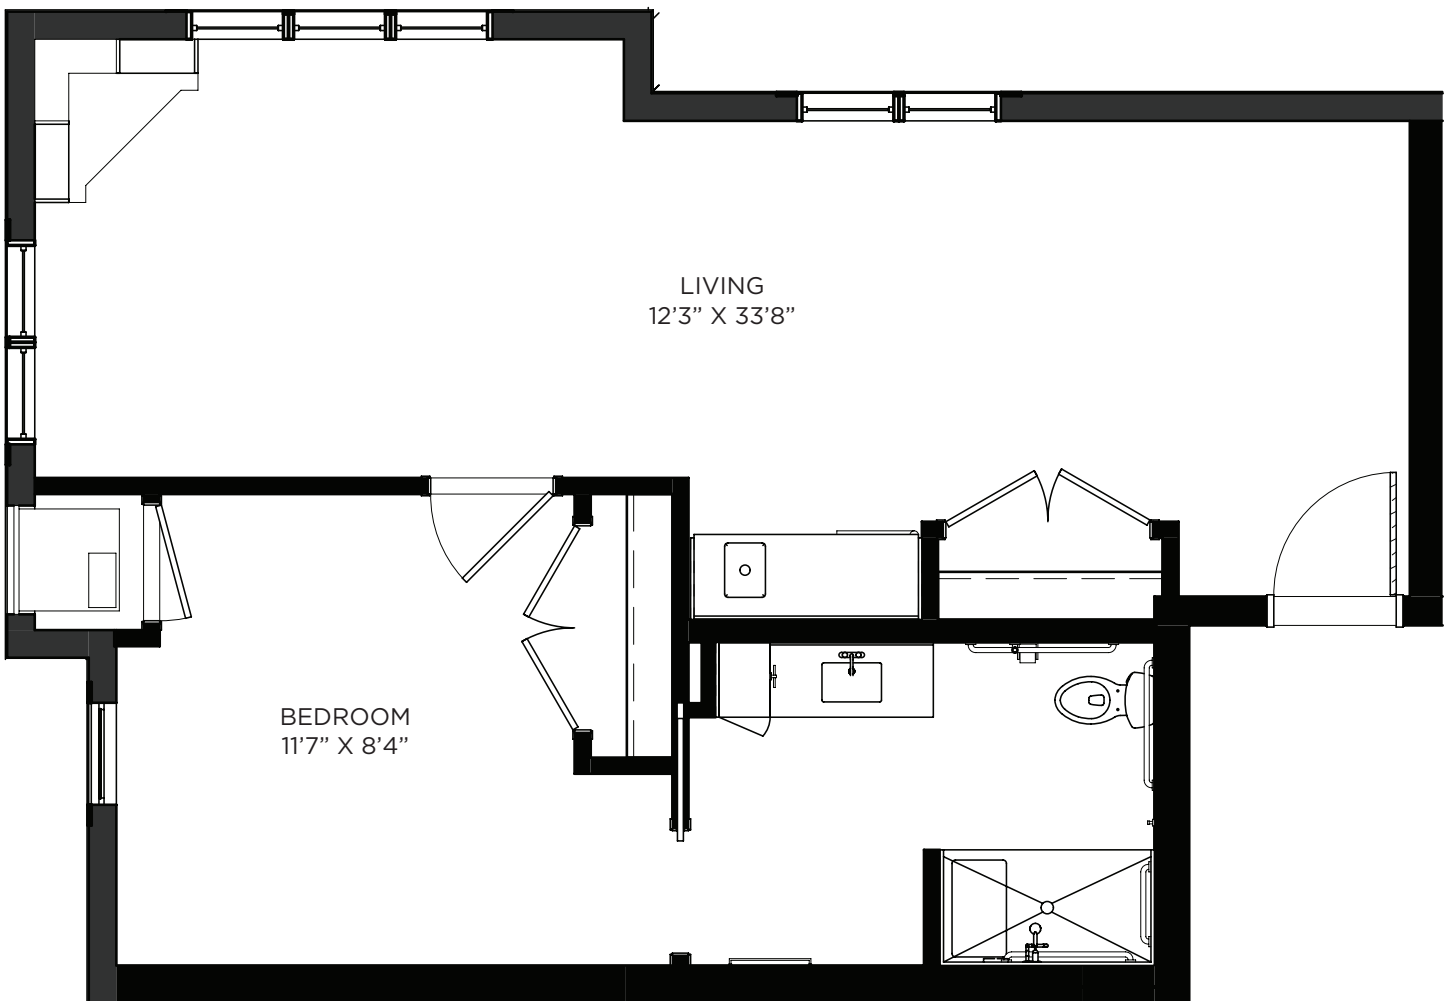

LEGENDS

ON LAKE LORRAINE

One Bedroom - Memory Care - 697 sq ft

Residency number: 11

Floor plans are for general reference only and are not to scale.