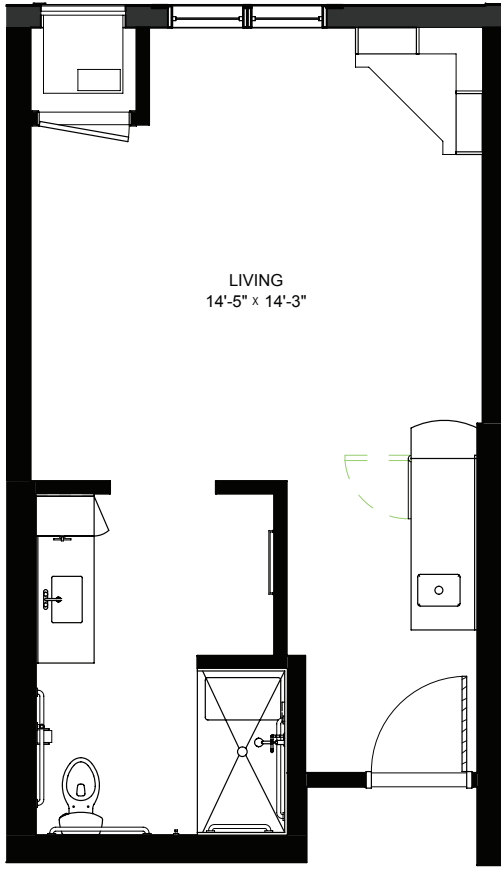

LEGENDS
ON LAKE LORRAINE

legendsonlakelorraine.org

Studio - Memory Care - 397 sq ft

Residency number: 7

Floor plans are for general reference only and are not to scale.

LEGENDS
ON LAKE LORRAINE

legendsonlakelorraine.org

Studio - Memory Care - 461 sq ft

Residency number: 10

Floor plans are for general reference only and are not to scale.

LEGENDS
ON LAKE LORRAINE

legendsonlakelorraine.org

Studio - Memory Care - 397 sq ft

Residency numbers: 13, 24

Floor plans are for general reference only and are not to scale.

LEGENDS
ON LAKE LORRAINE

legendsonlakelorraine.org

Studio - Memory Care - 378 sq ft

Residency number: 15

Floor plans are for general reference only and are not to scale.

LEGENDS
ON LAKE LORRAINE

legendsonlakelorraine.org

Studio - Memory Care - 345 sq ft

Residency numbers: 16, 19

Floor plans are for general reference only and are not to scale.

LEGENDS
ON LAKE LORRAINE

legendsonlakelorraine.org