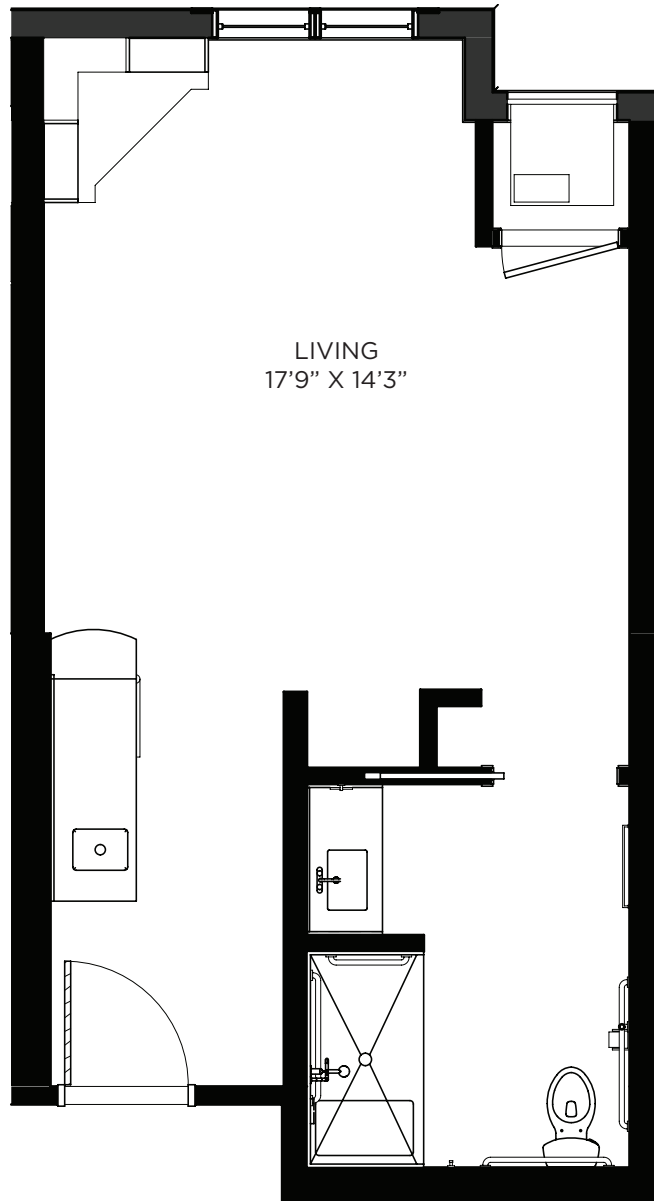

LEGENDS

ON LAKE LORRAINE

Studio - Memory Care - 401 sq ft

Residency number: 4

Floor plans are for general reference only and are not to scale.