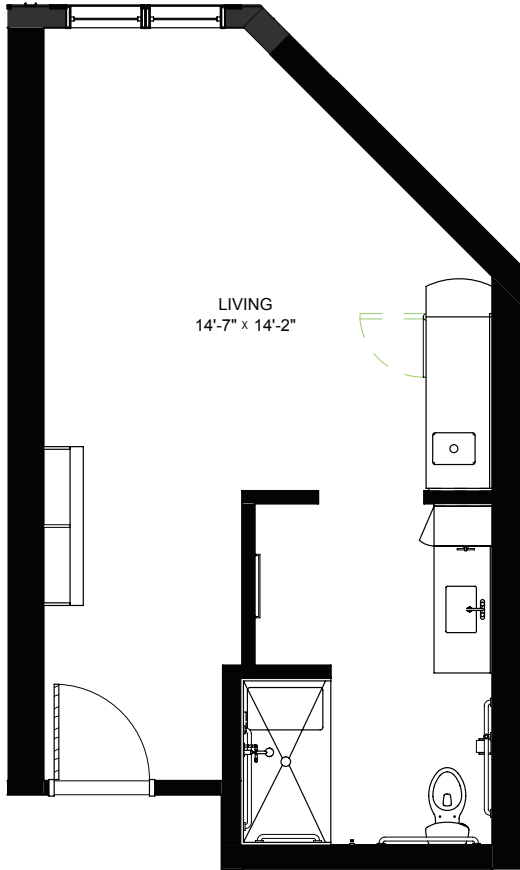

Floor plans are for general reference only and are not to scale.

LEGENDS
ON LAKE LORRAINE

legendsonlakelorraine.org

Studio - Memory Care - 378 sq ft

Residency number: 15

Floor plans are for general reference only and are not to scale.

LEGENDS
ON LAKE LORRAINE

legendsonlakelorraine.org

Studio - Memory Care - 345 sq ft

Residency numbers: 16, 19

Floor plans are for general reference only and are not to scale.

LEGENDS
ON LAKE LORRAINE

legendsonlakelorraine.org

Studio - Memory Care - 355 sq ft

Residency numbers: 17, 18

Floor plans are for general reference only and are not to scale.

LEGENDS
ON LAKE LORRAINE

legendsonlakelorraine.org

Studio - Memory Care - 372 sq ft