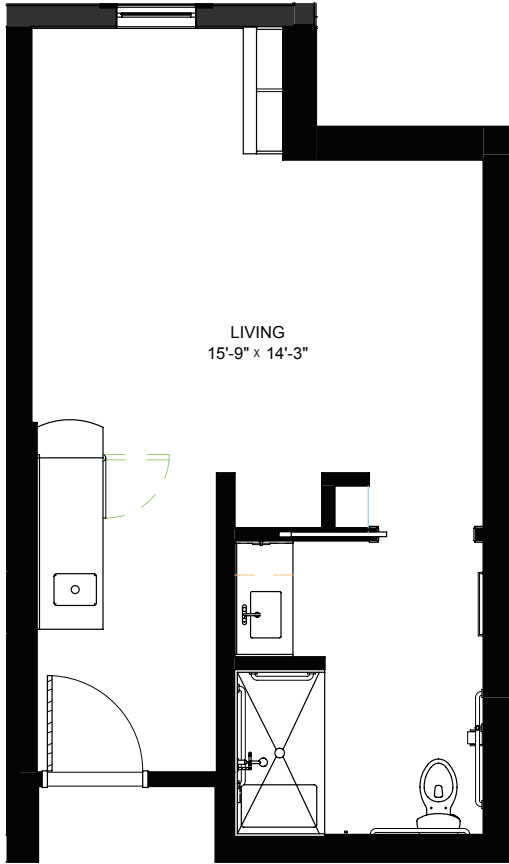

One Bedroom - Memory Care - 697 sq ft

Residency number: 11

Floor plans are for general reference only and are not to scale.

LEGENDS
ON LAKE LORRAINE

legendsonlakelorraine.org

Studio - Memory Care - 355 sq f

Residency number: 1

Floor plans are for general reference only and are not to scale.

LEGENDS
ON LAKE LORRAINE

legendsonlakelorraine.org

Studio - Memory Care - 367-379 sq ft

Residency numbers: 2, 3, 5, 6, 8, 9, 12, 14, 20, 21, 25, 26, 27, 28

Floor plans are for general reference only and are not to scale.

LEGENDS
ON LAKE LORRAINE

legendsonlakelorraine.org

Studio - Memory Care - 401 sq ft

Residency number: 4

Floor plans are for general reference only and are not to scale.

LEGENDS
ON LAKE LORRAINE

legendsonlakelorraine.org

Studio - Memory Care - 397 sq ft

Residency number: 7

Floor plans are for general reference only and are not to scale.

LEGENDS
ON LAKE LORRAINE

legendsonlakelorraine.org