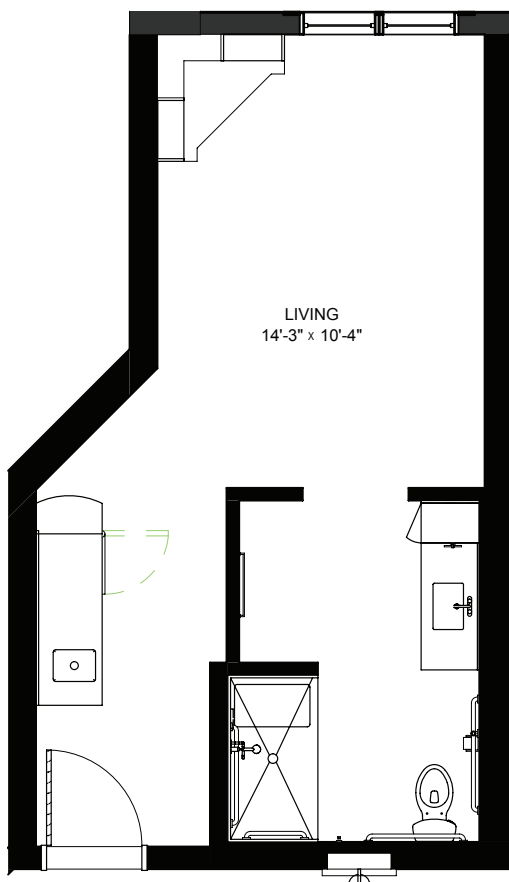

Studio - Memory Care - 461 sq ft

Residency number: 10

Floor plans are for general reference only and are not to scale.

LEGENDS
ON LAKE LORRAINE

legendsonlakelorraine.org

Studio - Memory Care - 397 sq ft

Residency numbers: 13, 24

Floor plans are for general reference only and are not to scale.

LEGENDS
ON LAKE LORRAINE

legendsonlakelorraine.org

Studio - Memory Care - 378 sq ft

Residency number: 15

Floor plans are for general reference only and are not to scale.

LEGENDS
ON LAKE LORRAINE

legendsonlakelorraine.org

Studio - Memory Care - 345 sq ft

Residency numbers: 16, 19

Floor plans are for general reference only and are not to scale.

LEGENDS
ON LAKE LORRAINE

legendsonlakelorraine.org

Studio - Memory Care - 355 sq ft

Residency numbers: 17, 18

Floor plans are for general reference only and are not to scale.

LEGENDS
ON LAKE LORRAINE

legendsonlakelorraine.org

Studio - Memory Care - 372 sq ft