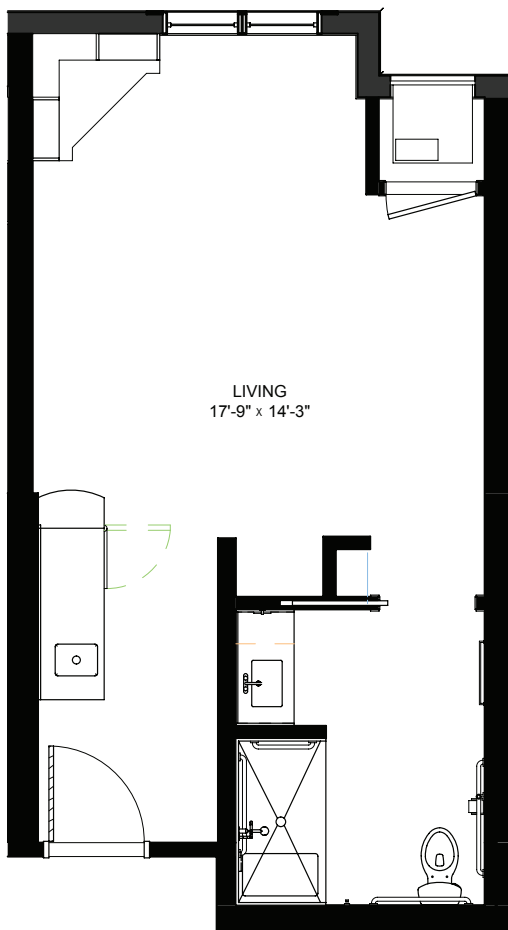

One Bedroom - Memory Care - 697 sq ft

Residency number: 11

Floor plans are for general reference only and are not to scale.

LEGENDS
ON LAKE LORRAINE

legendsonlakelorraine.org

Studio - Memory Care - 355 sq f

Residency number: 1

Floor plans are for general reference only and are not to scale.

LEGENDS
ON LAKE LORRAINE

legendsonlakelorraine.org

Studio - Memory Care - 367-379 sq ft

Residency numbers: 2, 3, 5, 6, 8, 9, 12, 14, 20, 21, 25, 26, 27, 28

Floor plans are for general reference only and are not to scale.

LEGENDS
ON LAKE LORRAINE

legendsonlakelorraine.org

Studio - Memory Care - 401 sq ft

Residency number: 4

Floor plans are for general reference only and are not to scale.

LEGENDS
ON LAKE LORRAINE

legendsonlakelorraine.org

Studio - Memory Care - 397 sq ft

Residency number: 7

Floor plans are for general reference only and are not to scale.

LEGENDS
ON LAKE LORRAINE

legendsonlakelorraine.org