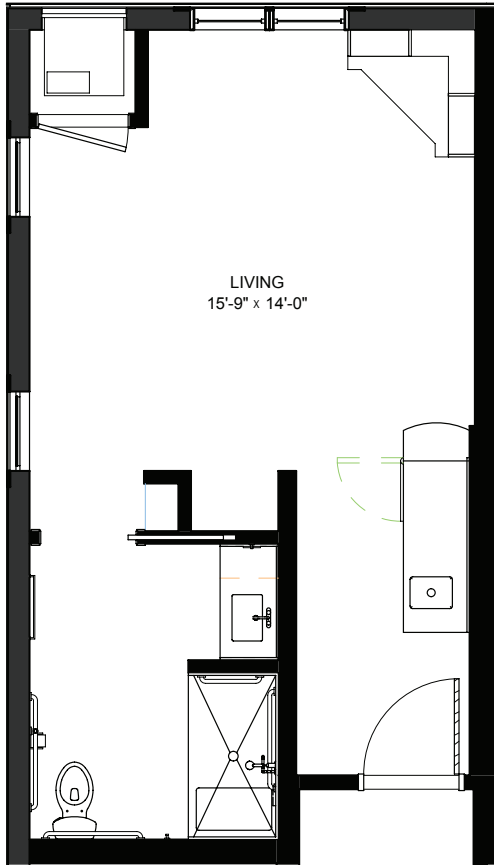

LEGENDS
ON LAKE LORRAINE

legendsonlakelorraine.org

Studio - Memory Care - 345 sq ft

Residency numbers: 16, 19

Floor plans are for general reference only and are not to scale.

LEGENDS
ON LAKE LORRAINE

legendsonlakelorraine.org

Studio - Memory Care - 355 sq ft

Residency numbers: 17, 18

Floor plans are for general reference only and are not to scale.

LEGENDS
ON LAKE LORRAINE

legendsonlakelorraine.org

Studio - Memory Care - 372 sq ft

Residency numbers: 22, 23

Floor plans are for general reference only and are not to scale.

LEGENDS
ON LAKE LORRAINE

legendsonlakelorraine.org

Studio - Memory Care - 378 sq ft

Residency number: 29

Floor plans are for general reference only and are not to scale.

LEGENDS
ON LAKE LORRAINE

legendsonlakelorraine.org

Studio - Memory Care - 346 sq ft

Residency number: 30

Floor plans are for general reference only and are not to scale.

LEGENDS
ON LAKE LORRAINE

legendsonlakelorraine.org