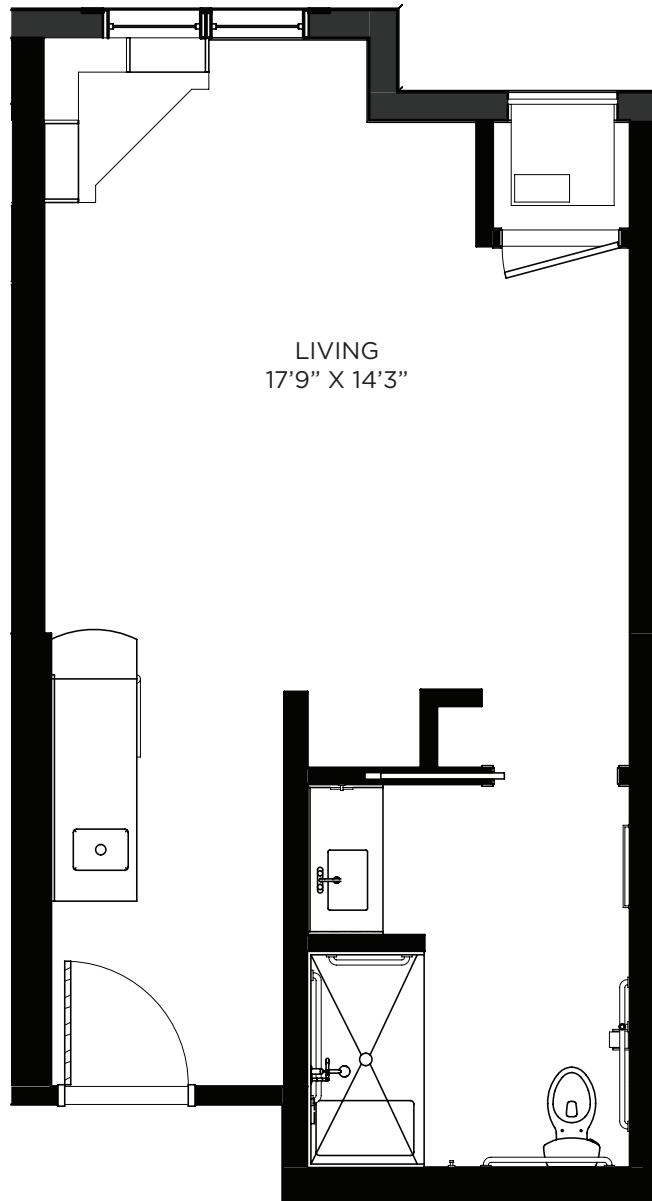

LEGENDS

ON LAKE LORRAINE

Studio - Memory Care - 397 sq ft

Residency number: 7

Floor plans are for general reference only and are not to scale.