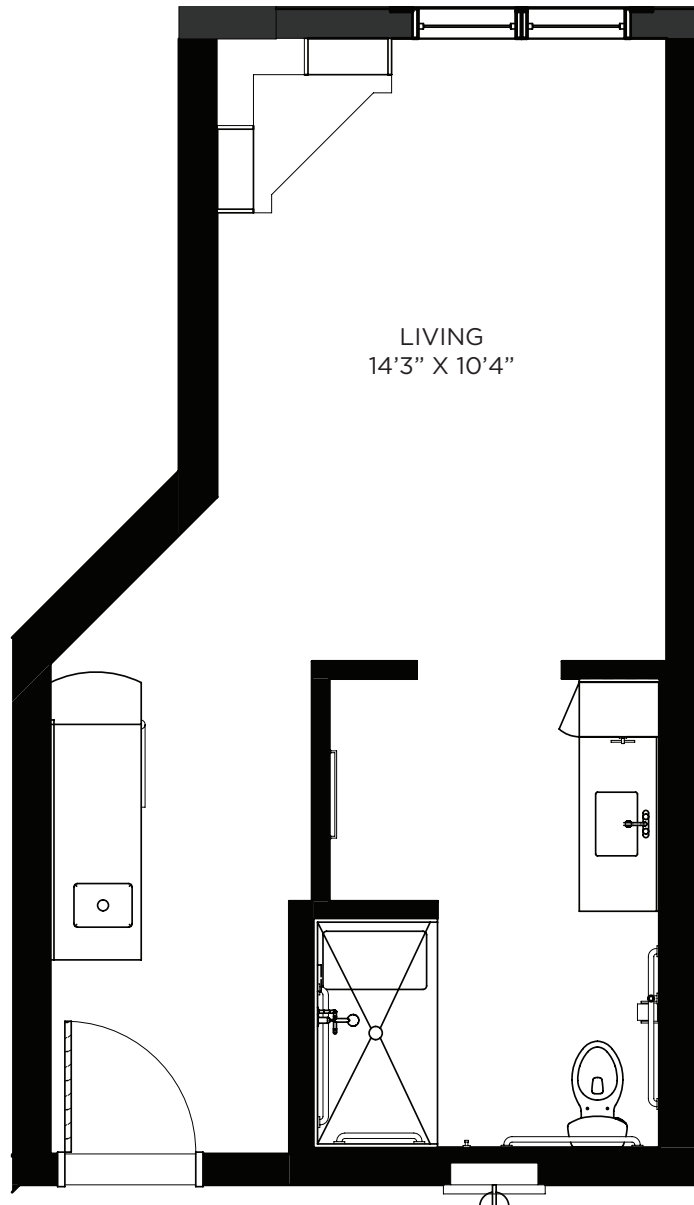

## Studio - Memory Care - 345 sq ft

Residency numbers: 16, 19

*Floor plans are for general reference only and are not to scale.*