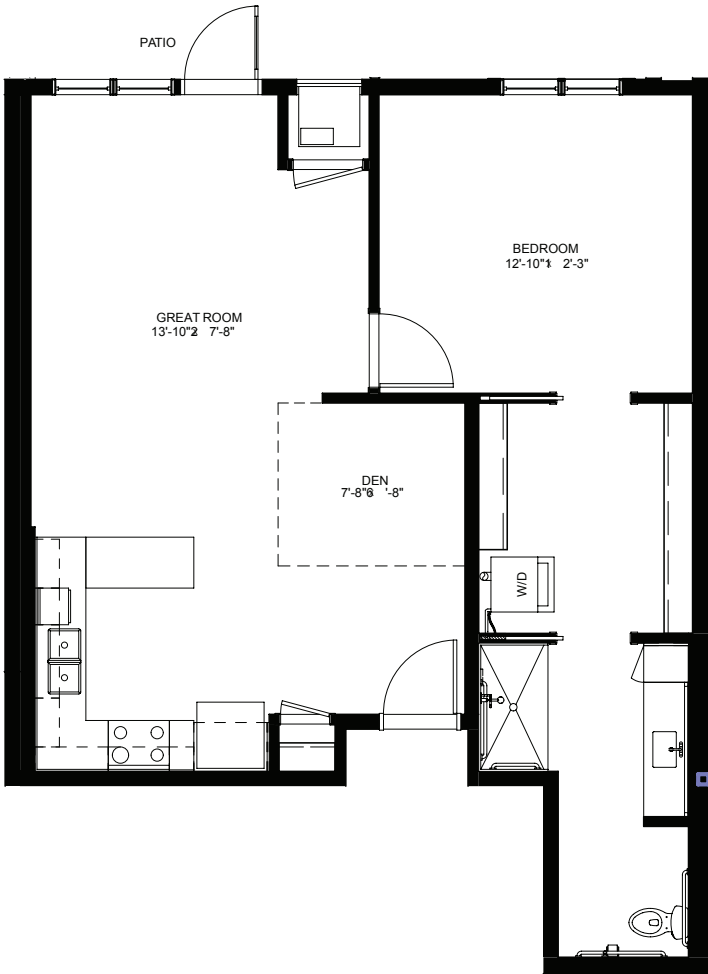

One Bedroom / Den with Balcony - 852 sq ft

Residency numbers: 214, 314

Floor plans are for general reference only and are not to scale.

LEGENDS
ON LAKE LORRAINE

legendsonlakelorraine.org

One Bedroom / Den / Balcony - 830 sq ft

LEGENDS
ON LAKE LORRAINE

legendsonlakelorraine.org

One Bedroom / Den - 836 sq ft

Residency number: 325

Floor plans are for general reference only and are not to scale.

LEGENDS
ON LAKE LORRAINE

legendsonlakelorraine.org

One Bedroom / Den with Balcony - 857 sq ft

Residency number: 328

Floor plans are for general reference only and are not to scale.

LEGENDS
ON LAKE LORRAINE

legendsonlakelorraine.org

One Bedroom / Den with Balcony - 975 sq ft

Residency number: 402

Floor plans are for general reference only and are not to scale.

LEGENDS
ON LAKE LORRAINE

legendsonlakelorraine.org

One Bedroom / Den with Patio - 817 sq ft

Residency number: 110

Floor plans are for general reference only and are not to scale.