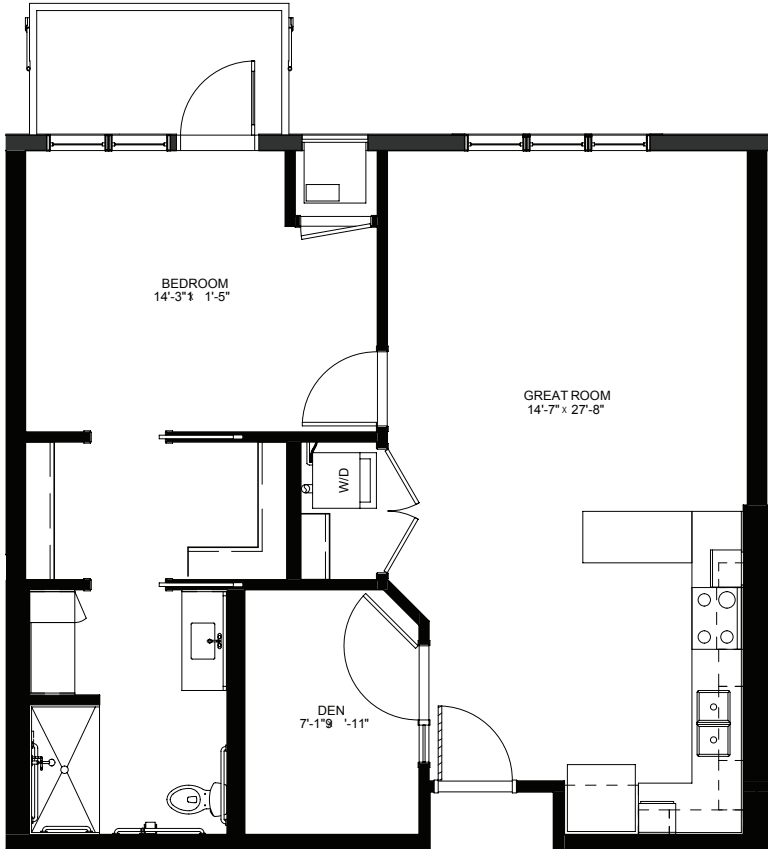

One Bedroom / Den with Balcony - 852 sq ft

Residency numbers: 214, 314

Floor plans are for general reference only and are not to scale.

LEGENDS
ON LAKE LORRAINE

legendsonlakelorraine.org

One Bedroom / Den / Balcony - 830 sq ft

Residency numbers: 210, 310, 410

Floor plans are for general reference only and are not to scale.

LEGENDS
ON LAKE LORRAINE

legendsonlakelorraine.org

One Bedroom / Den with Balcony - 984 sq ft

Residency number: 302

Floor plans are for general reference only and are not to scale.

LEGENDS
ON LAKE LORRAINE

legendsonlakelorraine.org

One Bedroom / Den with Balcony - 857 sq ft

Residency numbers: 305, 405

Floor plans are for general reference only and are not to scale.

LEGENDS
ON LAKE LORRAINE

legendsonlakelorraine.org

One Bedroom / Den - 836 sq ft

Residency number: 325

Floor plans are for general reference only and are not to scale.

LEGENDS
ON LAKE LORRAINE

legendsonlakelorraine.org