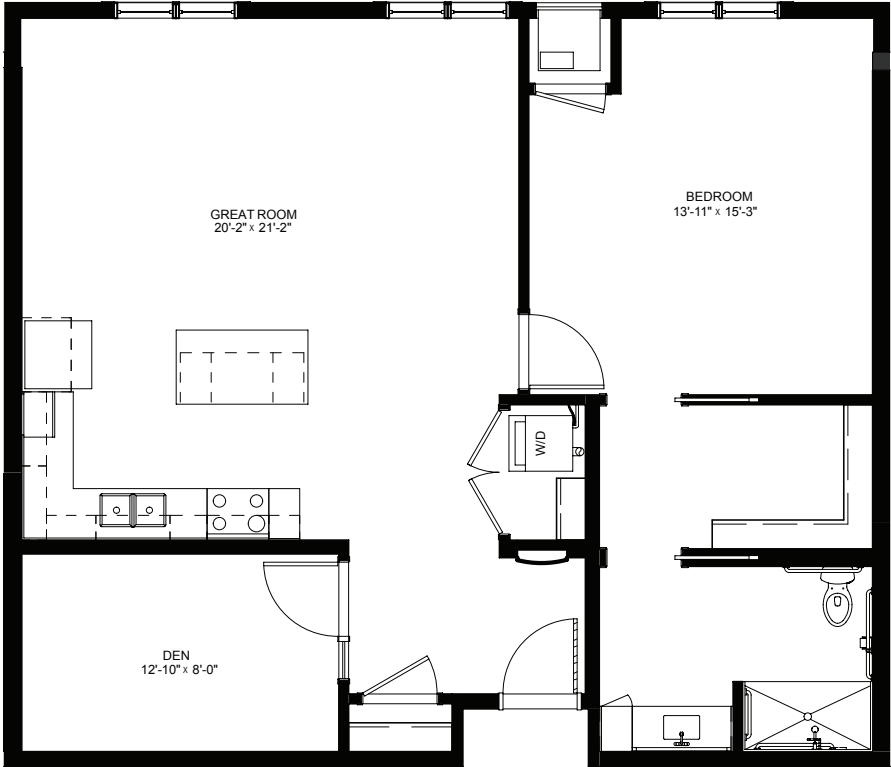

One Bedroom / Den - 1056 sq ft

Residency numbers: 321, 421

Floor plans are for general reference only and are not to scale.

LEGENDS
ON LAKE LORRAINE

legendsonlakelorraine.org