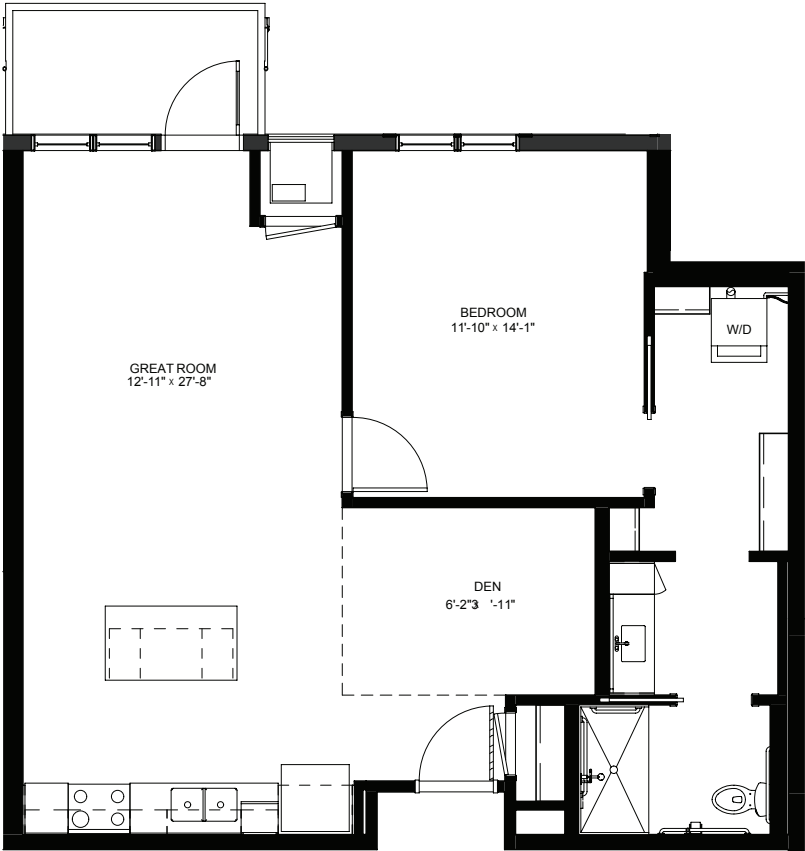

One Bedroom / Den with Balcony - 852 sq ft

Residency numbers: 214, 314

Floor plans are for general reference only and are not to scale.

LEGENDS
ON LAKE LORRAINE

legendsonlakelorraine.org

One Bedroom / Den / Balcony - 830 sq ft

Residency numbers: 210, 310, 410

Floor plans are for general reference only and are not to scale.

LEGENDS
ON LAKE LORRAINE

legendsonlakelorraine.org

One Bedroom / Den with Balcony - 984 sq ft

Residency number: 302

Floor plans are for general reference only and are not to scale.

LEGENDS
ON LAKE LORRAINE

legendsonlakelorraine.org

One Bedroom / Den with Balcony - 857 sq ft

Residency numbers: 305, 405

Floor plans are for general reference only and are not to scale.

LEGENDS
ON LAKE LORRAINE

legendsonlakelorraine.org

One Bedroom / Den - 836 sq ft

Residency number: 325

Floor plans are for general reference only and are not to scale.

LEGENDS
ON LAKE LORRAINE

legendsonlakelorraine.org