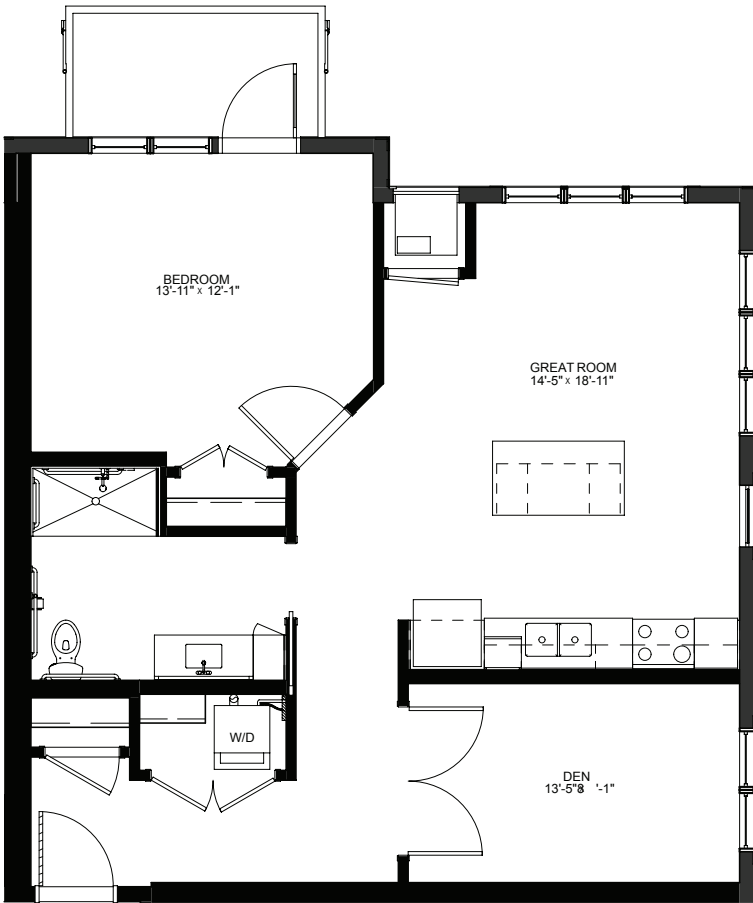

One Bedroom / Den with Balcony - 852 sq ft

Residency numbers: 214, 314

Floor plans are for general reference only and are not to scale.

LEGENDS
ON LAKE LORRAINE

legendsonlakelorraine.org

One Bedroom / Den / Balcony - 830 sq ft

Floor plans are for general reference only and are not to scale.

LEGENDS
ON LAKE LORRAINE

legendsonlakelorraine.org

One Bedroom / Den with Balcony - 857 sq ft

Residency numbers: 305, 405

Floor plans are for general reference only and are not to scale.

LEGENDS
ON LAKE LORRAINE

legendsonlakelorraine.org

One Bedroom / Den - 836 sq ft

Residency number: 325

Floor plans are for general reference only and are not to scale.

LEGENDS
ON LAKE LORRAINE

legendsonlakelorraine.org

One Bedroom / Den with Balcony - 857 sq ft

Residency number: 328

Floor plans are for general reference only and are not to scale.

LEGENDS
ON LAKE LORRAINE

legendsonlakelorraine.org

One Bedroom / Den with Balcony - 975 sq ft