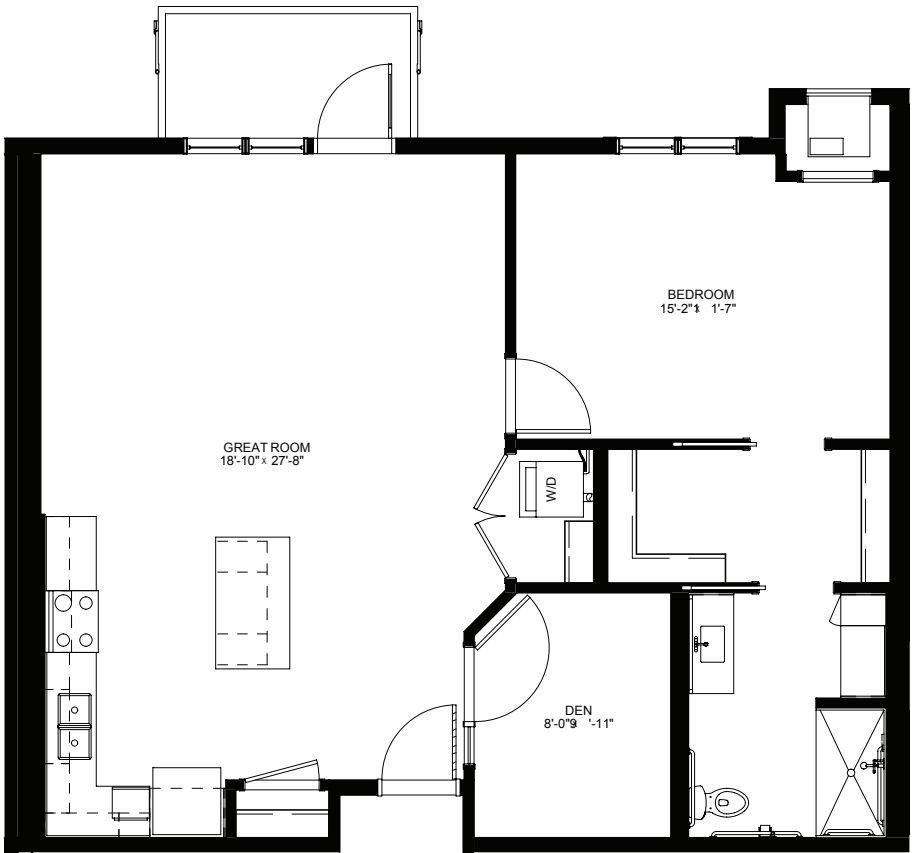

One Bedroom / Den with Balcony - 852 sq ft

Residency numbers: 214, 314

Floor plans are for general reference only and are not to scale.

LEGENDS
ON LAKE LORRAINE

legendsonlakelorraine.org

One Bedroom / Den / Balcony - 830 sq ft

Residency numbers: 210, 310, 410

Floor plans are for general reference only and are not to scale.

LEGENDS
ON LAKE LORRAINE

legendsonlakelorraine.org

One Bedroom / Den with Balcony - 984 sq ft

Residency number: 302

Floor plans are for general reference only and are not to scale.

LEGENDS
ON LAKE LORRAINE

legendsonlakelorraine.org

One Bedroom / Den with Balcony - 857 sq ft

Residency numbers: 305, 405

Floor plans are for general reference only and are not to scale.

LEGENDS
ON LAKE LORRAINE

legendsonlakelorraine.org

One Bedroom / Den - 836 sq ft

Residency number: 325

Floor plans are for general reference only and are not to scale.

LEGENDS
ON LAKE LORRAINE

legendsonlakelorraine.org