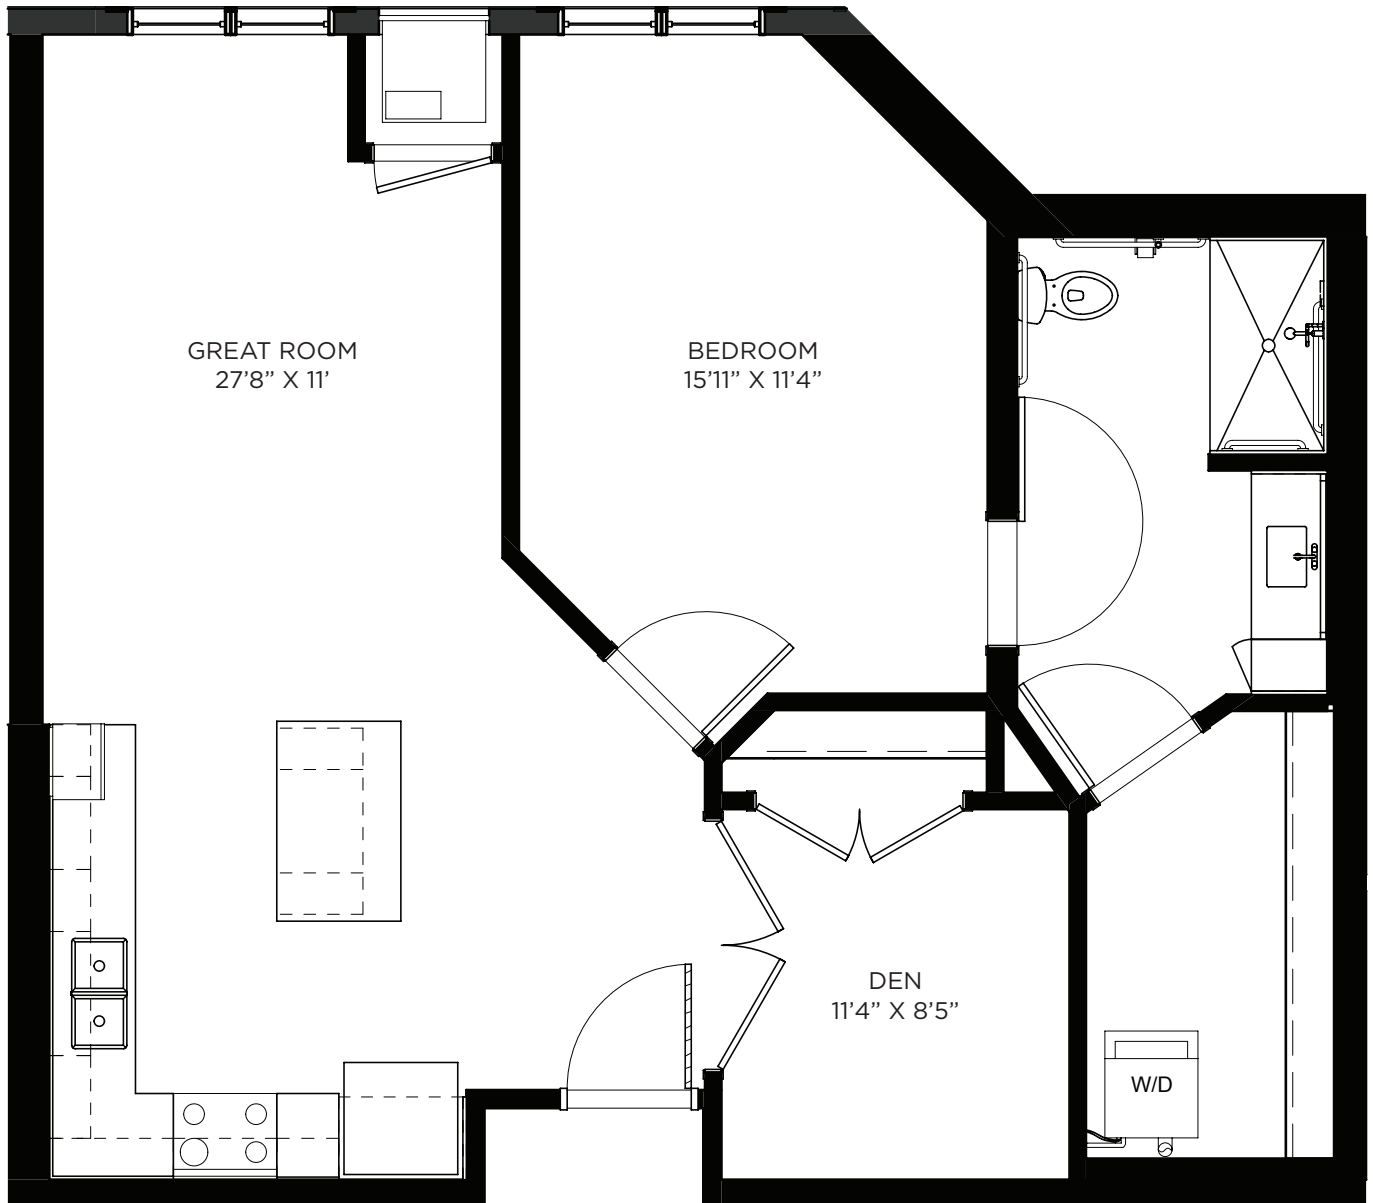

LEGENDS

ON LAKE LORRAINE

One Bedroom / Den - 823 sq ft

Residency number: 324

Floor plans are for general reference only and are not to scale.

LEGENDS

ON LAKE LORRAINE

One Bedroom / Den - 836 sq ft

Residency number: 325

Floor plans are for general reference only and are not to scale.

LEGENDS

ON LAKE LORRAINE

One Bedroom / Den - 842 sq ft

Residency numbers: 349, 449

Floor plans are for general reference only and are not to scale.

LEGENDS

ON LAKE LORRAINE

One Bedroom / Den - 843 sq ft

Residency number: 317

Floor plans are for general reference only and are not to scale.

LEGENDS

ON LAKE LORRAINE

One Bedroom / Den - 854 sq ft

Residency number: 334

Floor plans are for general reference only and are not to scale.

LEGENDS

ON LAKE LORRAINE

One Bedroom / Den - 857 sq ft

Residency number: 205

Floor plans are for general reference only and are not to scale.