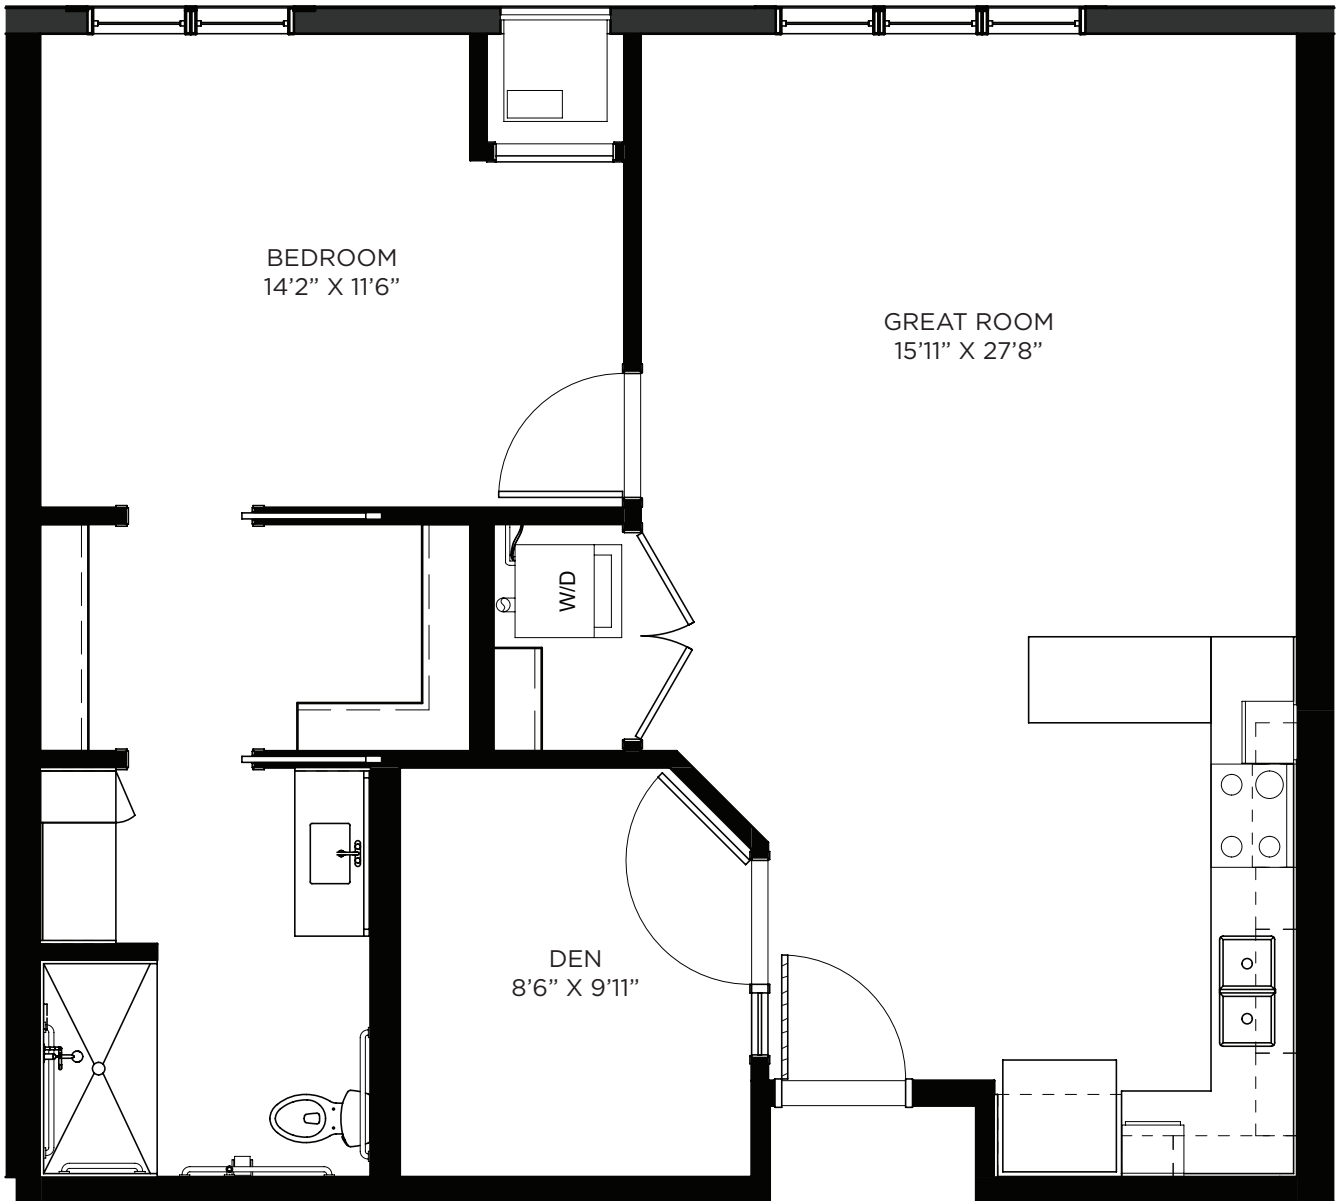

LEGENDS

ON LAKE LORRAINE

One Bedroom / Den - 823 sq ft

Residency number: 324

Floor plans are for general reference only and are not to scale.

LEGENDS

ON LAKE LORRAINE

One Bedroom / Den - 836 sq ft

LEGENDS

ON LAKE LORRAINE

One Bedroom / Den - 843 sq ft

Residency number: 317

Floor plans are for general reference only and are not to scale.

LEGENDS

ON LAKE LORRAINE

One Bedroom / Den - 854 sq ft

Residency number: 334

Floor plans are for general reference only and are not to scale.

LEGENDS

ON LAKE LORRAINE

One Bedroom / Den - 857 sq ft

Residency number: 205

Floor plans are for general reference only and are not to scale.

LEGENDS

ON LAKE LORRAINE

One Bedroom / Den- 880 sq ft

Residency number: 417

Floor plans are for general reference only and are not to scale.

LEGENDS

ON LAKE LORRAINE

One Bedroom / Den - 984 sq ft