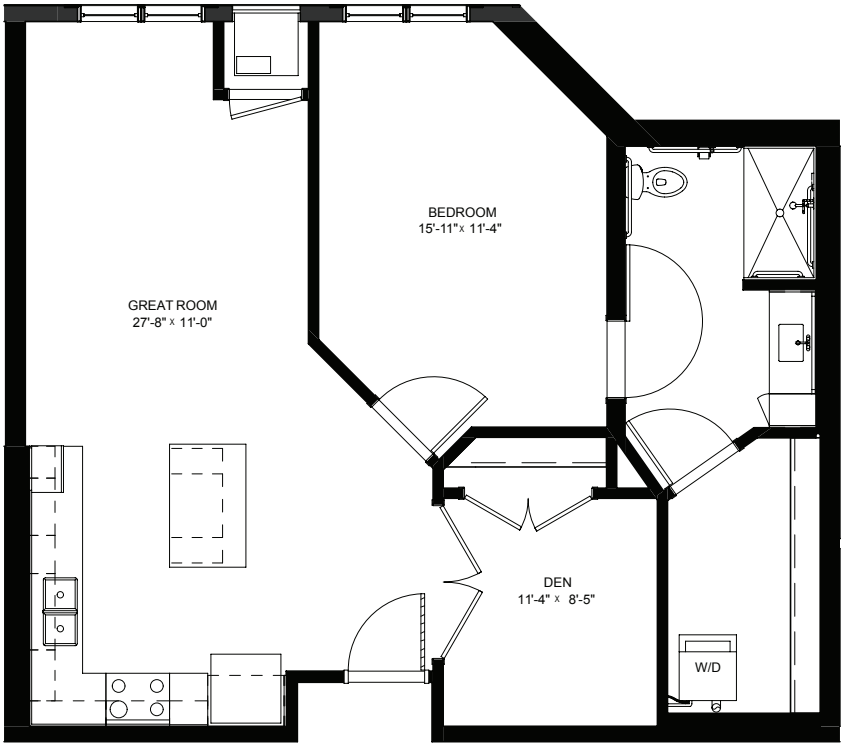

LEGENDS
ON LAKE LORRAINE

legendsonlakelorraine.org

One Bedroom / Den - 984 sq ft

Residency number: 202

Floor plans are for general reference only and are not to scale.

LEGENDS
ON LAKE LORRAINE

legendsonlakelorraine.org

One Bedroom / Den - 857 sq ft

Residency number: 205

Floor plans are for general reference only and are not to scale.

LEGENDS
ON LAKE LORRAINE

legendsonlakelorraine.org

One Bedroom / Den - 843 sq ft

Residency number: 217A

Floor plans are for general reference only and are not to scale.

LEGENDS
ON LAKE LORRAINE

legendsonlakelorraine.org

One Bedroom / Den - 843 sq ft

Residency number: 317

Floor plans are for general reference only and are not to scale.