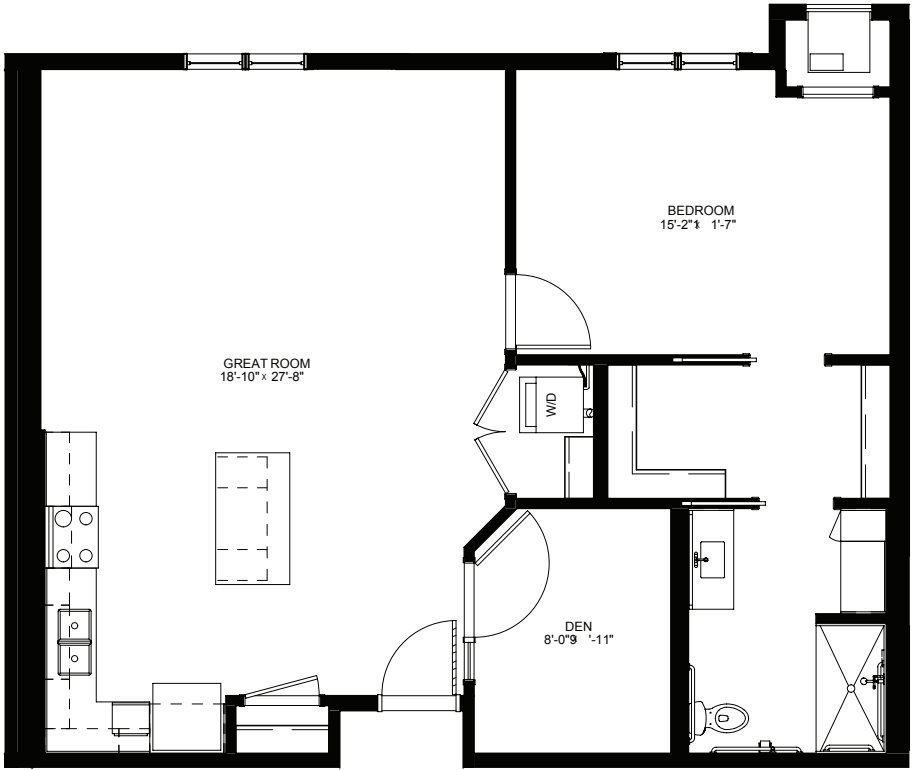

One Bedroom / Den with Balcony - 857 sq ft

Residency number: 328

Floor plans are for general reference only and are not to scale.

LEGENDS
ON LAKE LORRAINE

legendsonlakelorraine.org

One Bedroom / Den with Balcony - 975 sq ft

Residency number: 402

Floor plans are for general reference only and are not to scale.

LEGENDS
ON LAKE LORRAINE

legendsonlakelorraine.org

One Bedroom / Den with Patio - 817 sq ft

Residency number: 110

Floor plans are for general reference only and are not to scale.

LEGENDS
ON LAKE LORRAINE

legendsonlakelorraine.org

One Bedroom / Den - 984 sq ft

Residency number: 202

Floor plans are for general reference only and are not to scale.

LEGENDS
ON LAKE LORRAINE

legendsonlakelorraine.org