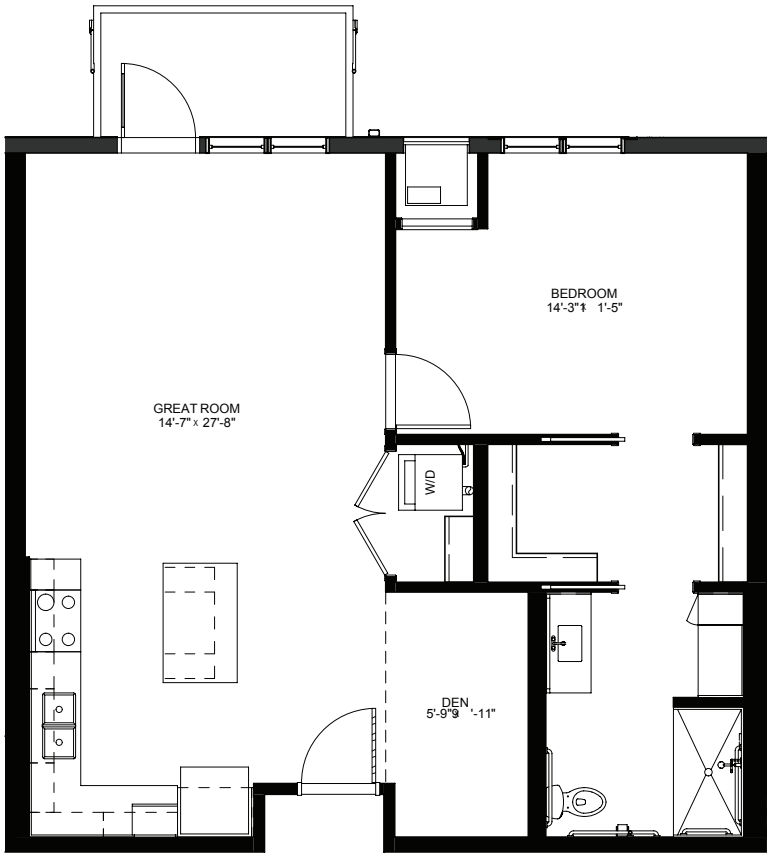

One Bedroom / Den with Balcony - 852 sq ft

Residency numbers: 214, 314

Floor plans are for general reference only and are not to scale.

LEGENDS
ON LAKE LORRAINE

legendsonlakelorraine.org

One Bedroom / Den / Balcony - 830 sq ft

Residency numbers: 210, 310, 410

Floor plans are for general reference only and are not to scale.

LEGENDS
ON LAKE LORRAINE

legendsonlakelorraine.org

One Bedroom / Den with Balcony - 984 sq ft

Residency number: 302

Floor plans are for general reference only and are not to scale.

LEGENDS
ON LAKE LORRAINE

legendsonlakelorraine.org

One Bedroom / Den with Balcony - 857 sq ft

Residency numbers: 305, 405

Floor plans are for general reference only and are not to scale.

LEGENDS
ON LAKE LORRAINE

legendsonlakelorraine.org

One Bedroom / Den - 836 sq ft

Residency number: 325

Floor plans are for general reference only and are not to scale.

LEGENDS
ON LAKE LORRAINE

legendsonlakelorraine.org