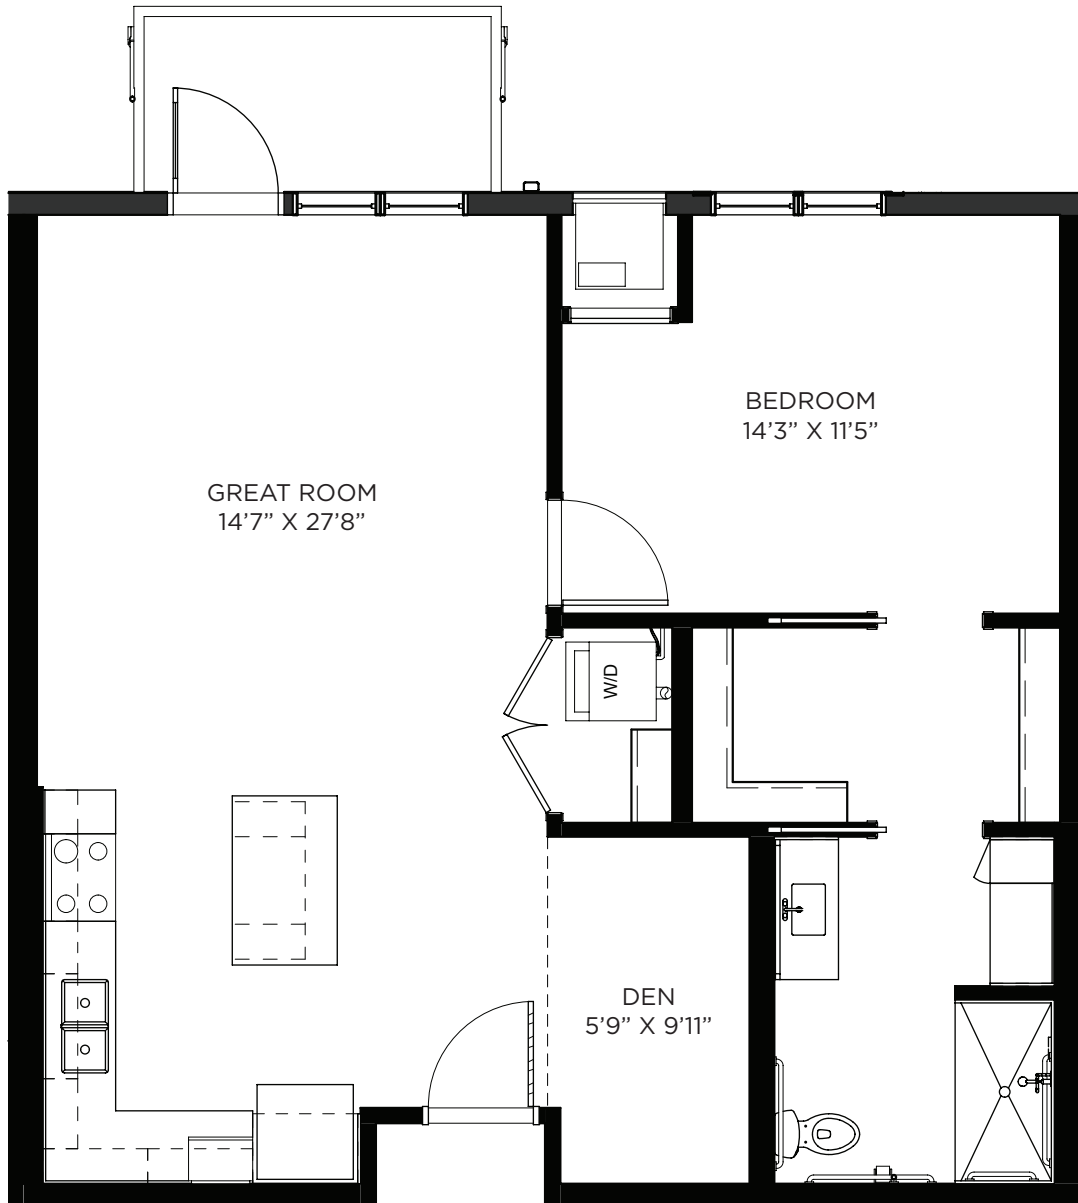

Residency number: 202

Floor plans are for general reference only and are not to scale.

LEGENDS

ON LAKE LORRAINE

One Bedroom / Den - 1056 sq ft

Residency numbers: 321, 421

Floor plans are for general reference only and are not to scale.

LEGENDS

ON LAKE LORRAINE

One Bedroom / Den / Patio - 817 sq ft

Residency number: 110

Floor plans are for general reference only and are not to scale.

LEGENDS

ON LAKE LORRAINE

One Bedroom / Den / Balcony - 830 sq ft

Residency numbers: 210, 310, 410

Floor plans are for general reference only and are not to scale.

LEGENDS

ON LAKE LORRAINE

One Bedroom / Den / Balcony - 852 sq ft

Residency numbers: 214, 314

Floor plans are for general reference only and are not to scale.