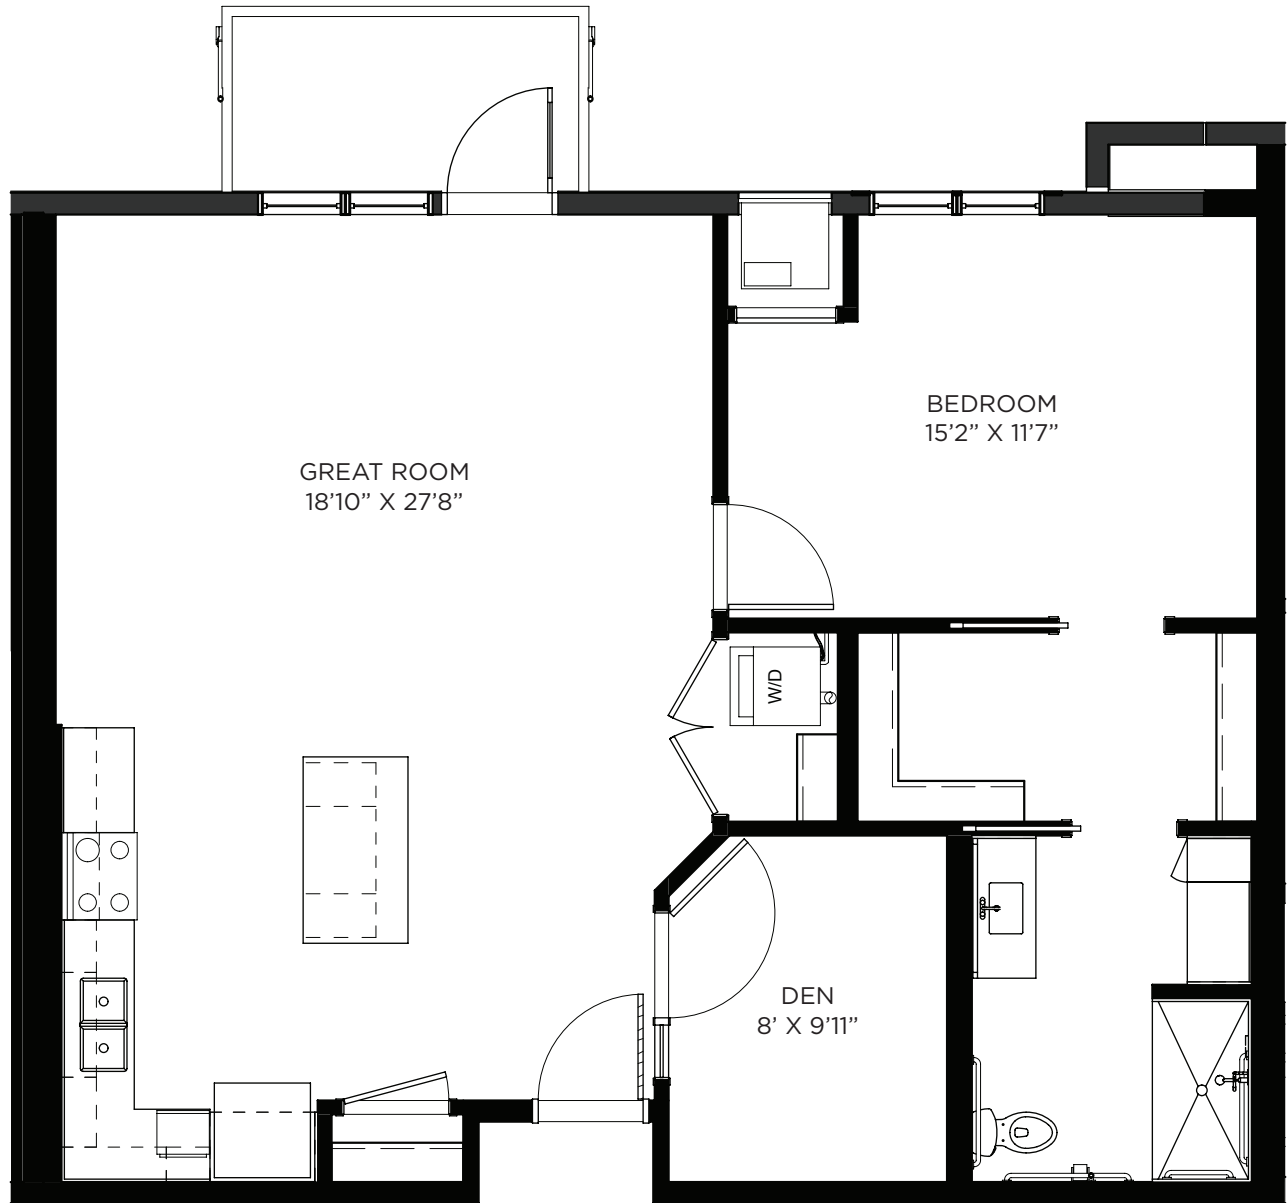

LEGENDS

ON LAKE LORRAINE

One Bedroom / Den / Balcony - 857 sq ft

Residency numbers: 305, 405

Floor plans are for general reference only and are not to scale.

LEGENDS

ON LAKE LORRAINE

One Bedroom / Den / Balcony - 857 sq ft

Residency number: 328

Floor plans are for general reference only and are not to scale.

LEGENDS

ON LAKE LORRAINE

One Bedroom / Den / Balcony - 975 sq ft

Residency number: 402

Floor plans are for general reference only and are not to scale.