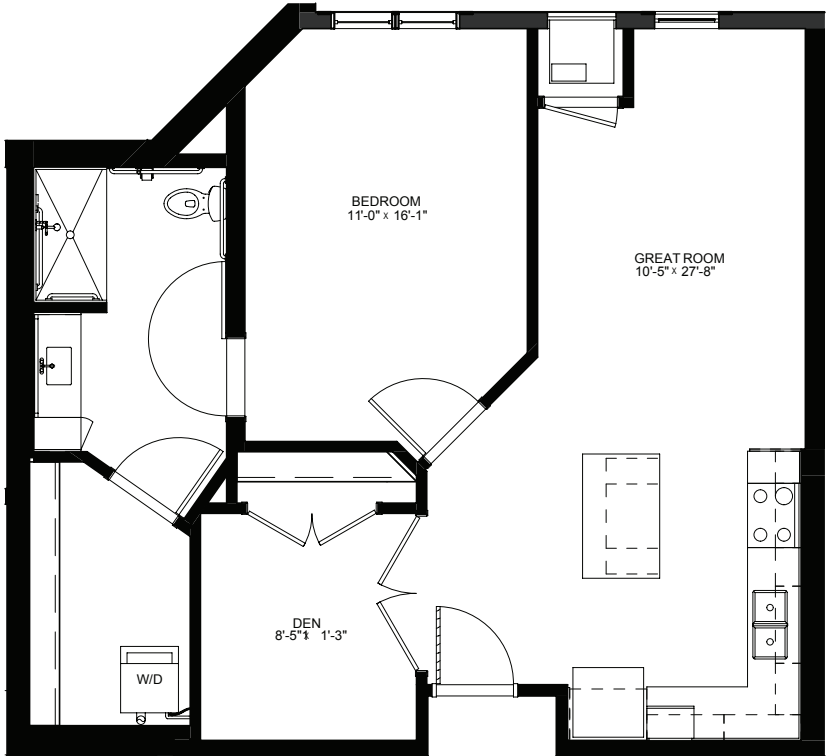

LEGENDS
ON LAKE LORRAINE

legendsonlakelorraine.org

One Bedroom / Den - 1056 sq ft

Residency numbers: 321, 421

Floor plans are for general reference only and are not to scale.

LEGENDS
ON LAKE LORRAINE

legendsonlakelorraine.org