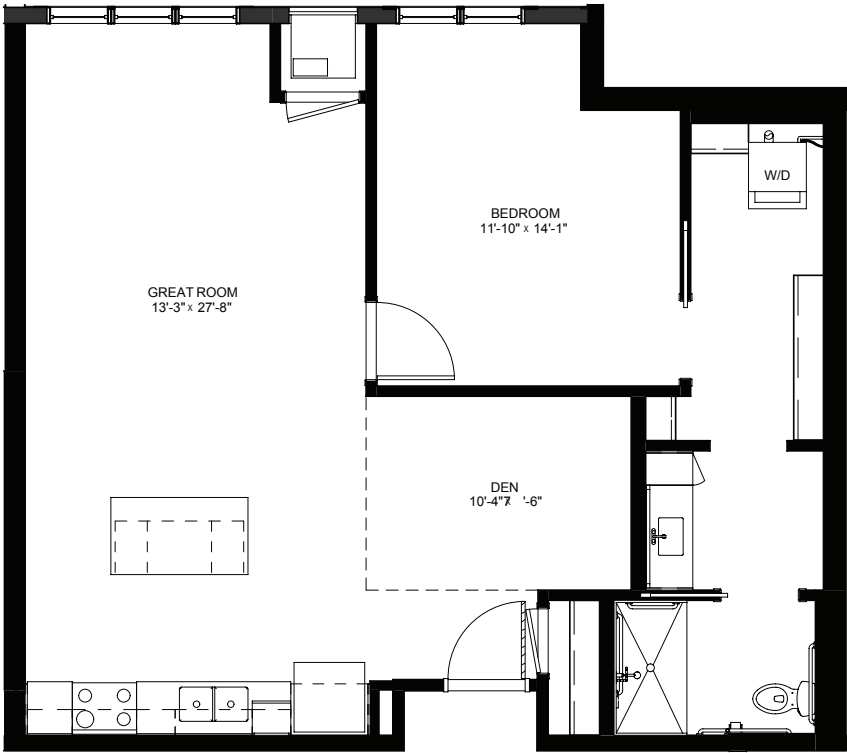

One Bedroom / Den - 823 sq ft

Residency number: 324

Floor plans are for general reference only and are not to scale.

LEGENDS
ON LAKE LORRAINE

legendsonlakelorraine.org

One Bedroom / Den - 854 sq ft

Residency number: 334