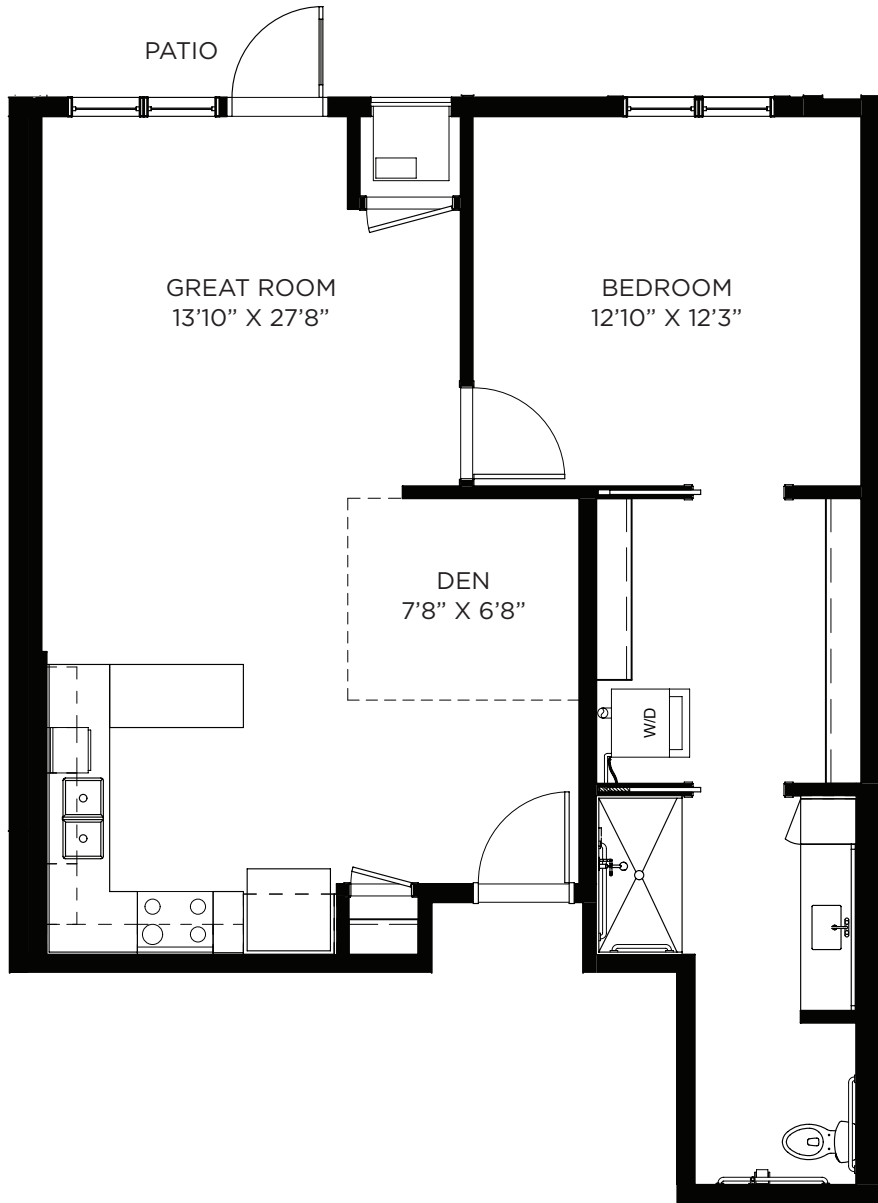

LEGENDS

ON LAKE LORRAINE

One Bedroom / Den- 880 sq ft

Residency number: 417

Floor plans are for general reference only and are not to scale.

LEGENDS

ON LAKE LORRAINE

One Bedroom / Den - 984 sq ft

Residency number: 202

Floor plans are for general reference only and are not to scale.

LEGENDS

ON LAKE LORRAINE

One Bedroom / Den - 1056 sq ft

Residency numbers: 321, 421

Floor plans are for general reference only and are not to scale.

LEGENDS

ON LAKE LORRAINE

One Bedroom / Den / Patio - 817 sq ft

Residency number: 110

Floor plans are for general reference only and are not to scale.

LEGENDS

ON LAKE LORRAINE

One Bedroom / Den / Balcony - 830 sq ft