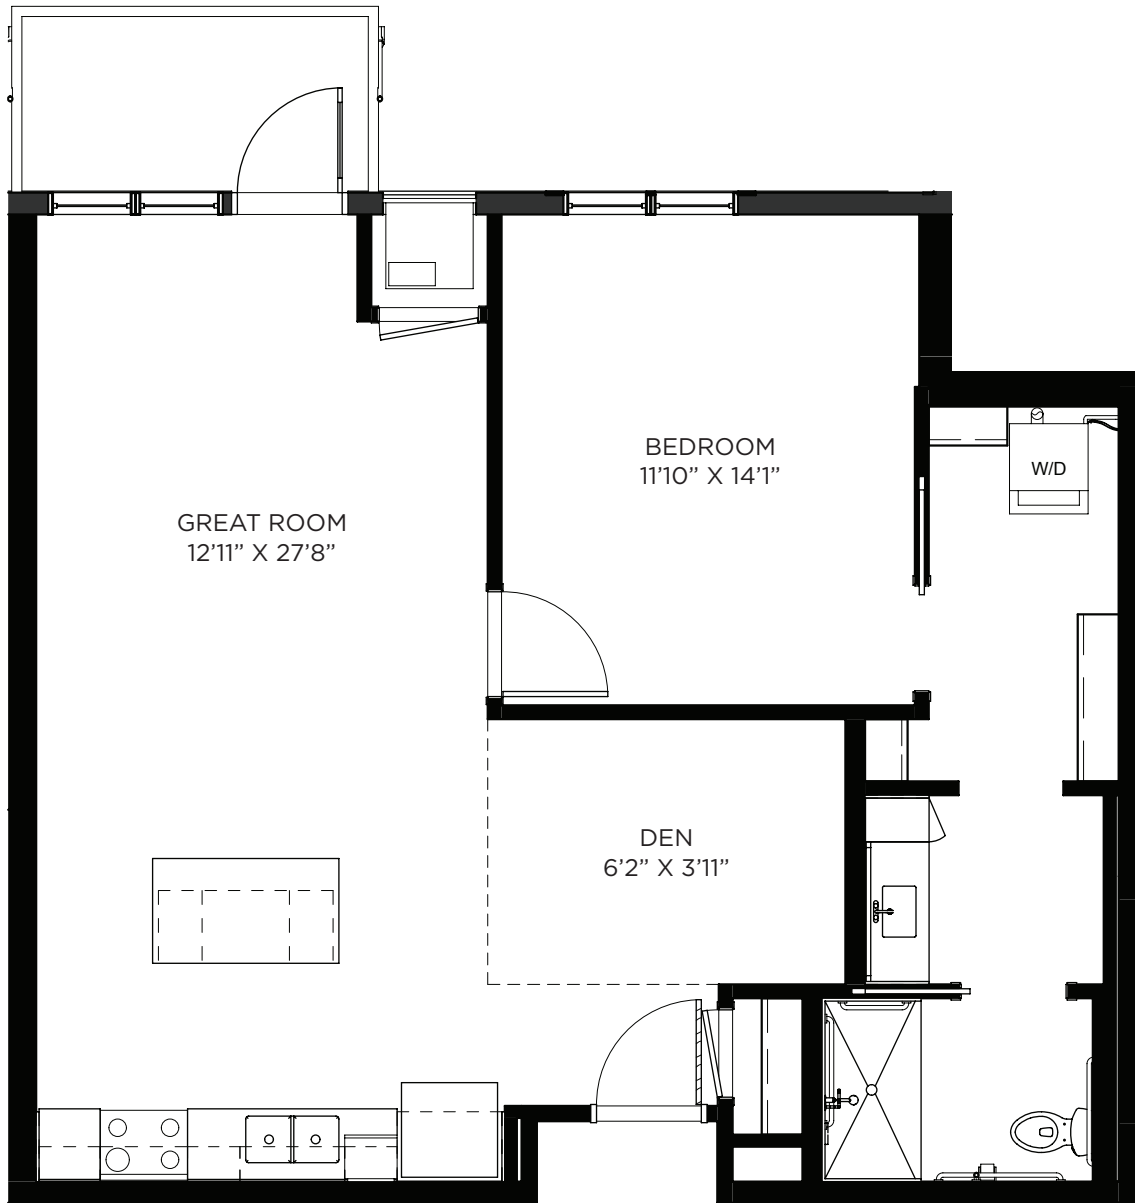

LEGENDS

ON LAKE LORRAINE

One Bedroom / Den / Patio - 817 sq ft

Residency number: 110

Floor plans are for general reference only and are not to scale.

LEGENDS

ON LAKE LORRAINE

One Bedroom / Den / Balcony - 830 sq ft

Residency numbers: 210, 310, 410

Floor plans are for general reference only and are not to scale.

LEGENDS

ON LAKE LORRAINE

One Bedroom / Den / Balcony - 852 sq ft

Residency numbers: 214, 314

Floor plans are for general reference only and are not to scale.

LEGENDS

ON LAKE LORRAINE

One Bedroom / Den / Balcony - 857 sq ft

Residency numbers: 305, 405

Floor plans are for general reference only and are not to scale.

LEGENDS

ON LAKE LORRAINE

One Bedroom / Den / Balcony - 857 sq ft