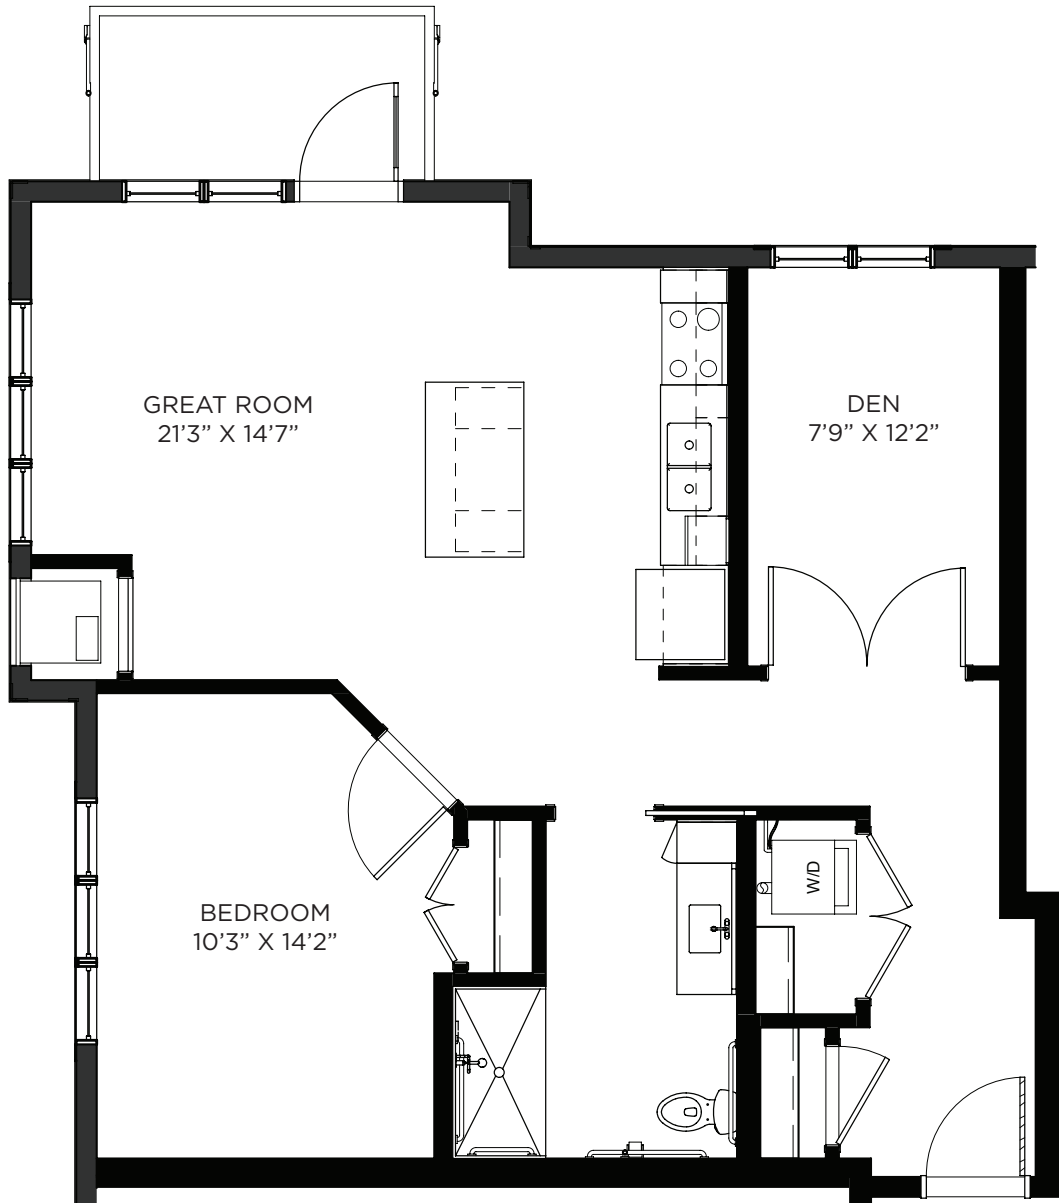

Residency number: 202

Floor plans are for general reference only and are not to scale.

LEGENDS

ON LAKE LORRAINE

One Bedroom / Den - 1056 sq ft

Residency numbers: 321, 421

Floor plans are for general reference only and are not to scale.

LEGENDS

ON LAKE LORRAINE

One Bedroom / Den / Patio - 817 sq ft

Residency number: 110

Floor plans are for general reference only and are not to scale.

LEGENDS

ON LAKE LORRAINE

One Bedroom / Den / Balcony - 830 sq ft

Residency numbers: 210, 310, 410

Floor plans are for general reference only and are not to scale.

LEGENDS

ON LAKE LORRAINE

One Bedroom / Den / Balcony - 852 sq ft

Residency numbers: 214, 314

Floor plans are for general reference only and are not to scale.