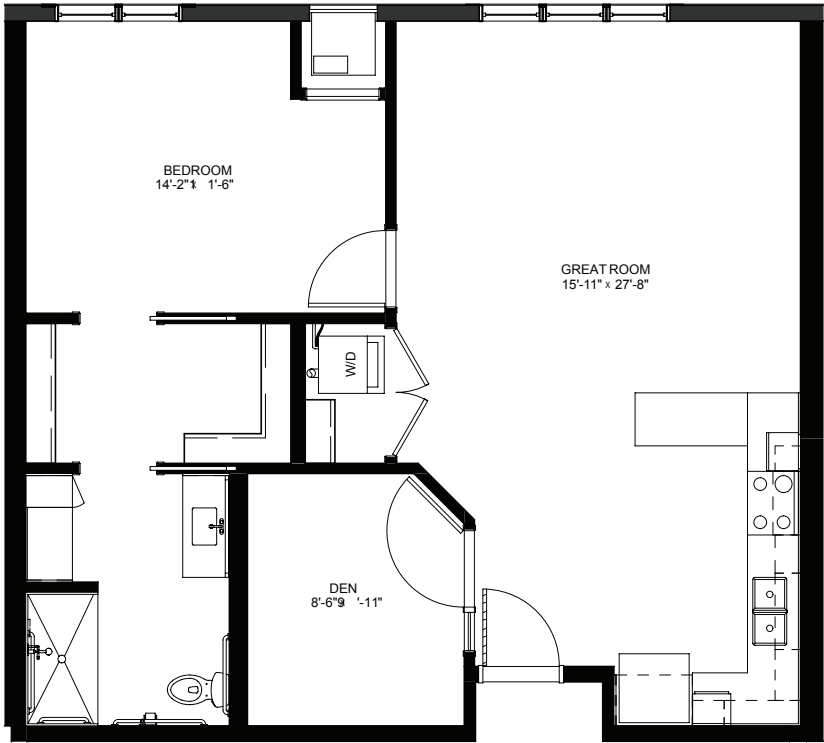

One Bedroom / Den- 880 sq ft

Residency number: 417

Floor plans are for general reference only and are not to scale.

LEGENDS
ON LAKE LORRAINE

legendsonlakelorraine.org