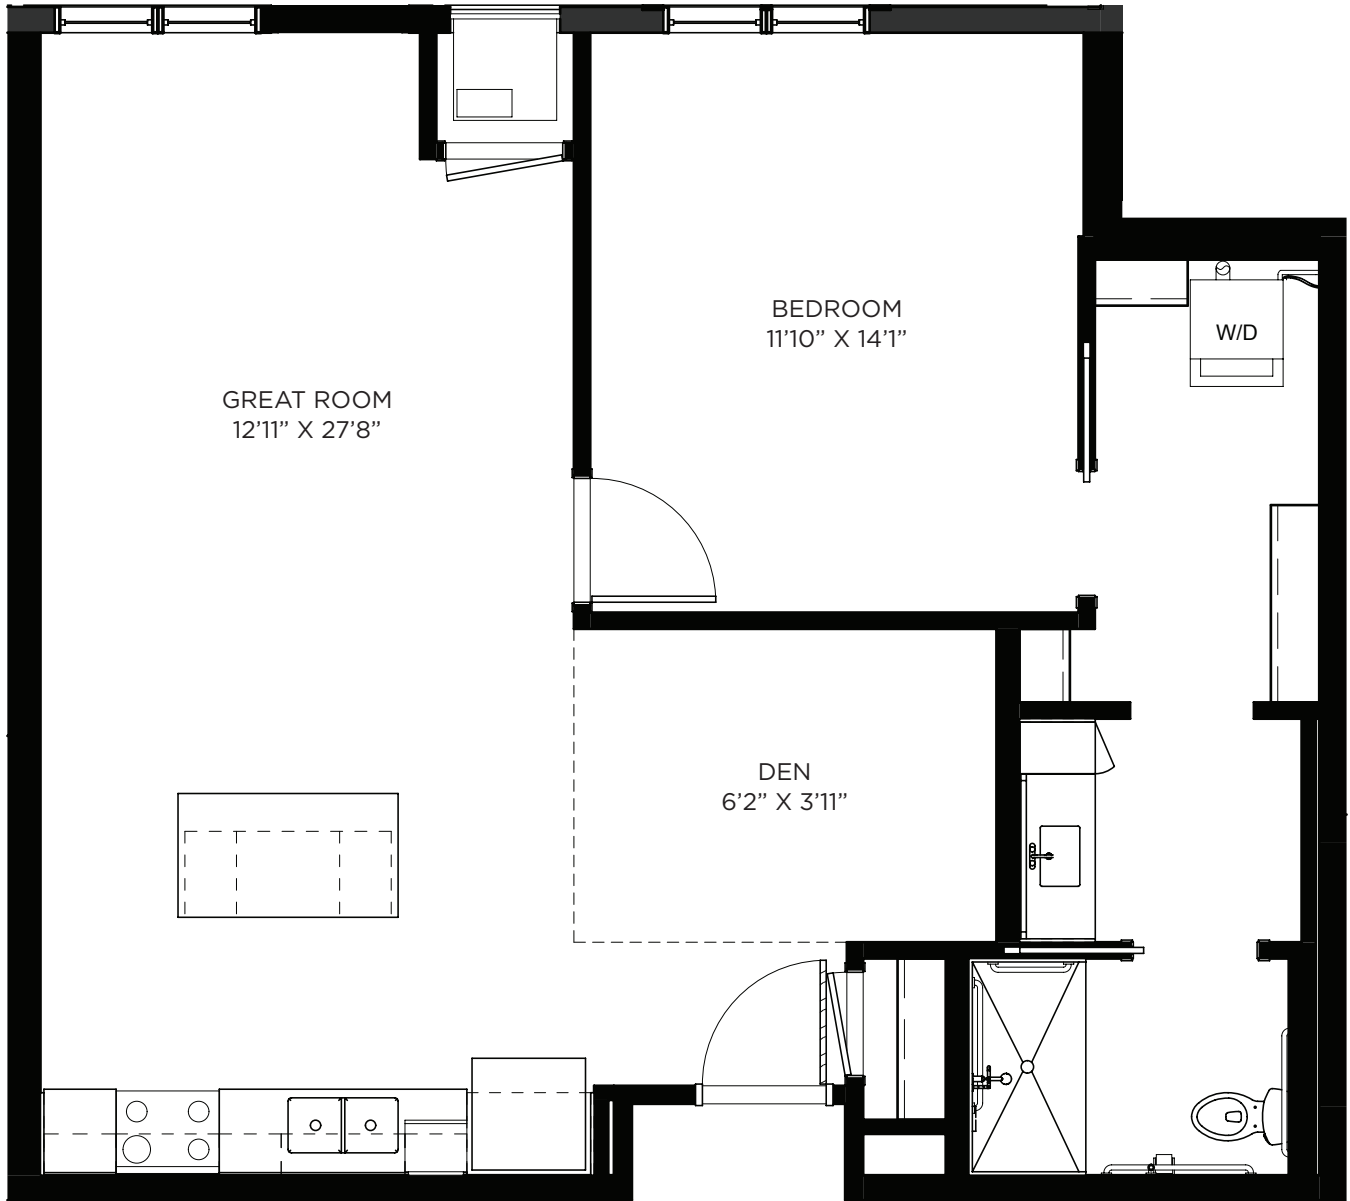

LEGENDS

ON LAKE LORRAINE

One Bedroom / Den - 823 sq ft

Residency number: 324

Floor plans are for general reference only and are not to scale.

LEGENDS

ON LAKE LORRAINE

One Bedroom / Den - 836 sq ft

Residency number: 325

Floor plans are for general reference only and are not to scale.

LEGENDS

ON LAKE LORRAINE

One Bedroom / Den - 842 sq ft

Residency numbers: 349, 449

Floor plans are for general reference only and are not to scale.

LEGENDS

ON LAKE LORRAINE

One Bedroom / Den - 843 sq ft

Residency number: 317

Floor plans are for general reference only and are not to scale.

LEGENDS

ON LAKE LORRAINE

One Bedroom / Den - 854 sq ft

Residency number: 334

Floor plans are for general reference only and are not to scale.

LEGENDS

ON LAKE LORRAINE

One Bedroom / Den - 857 sq ft

Residency number: 205

Floor plans are for general reference only and are not to scale.