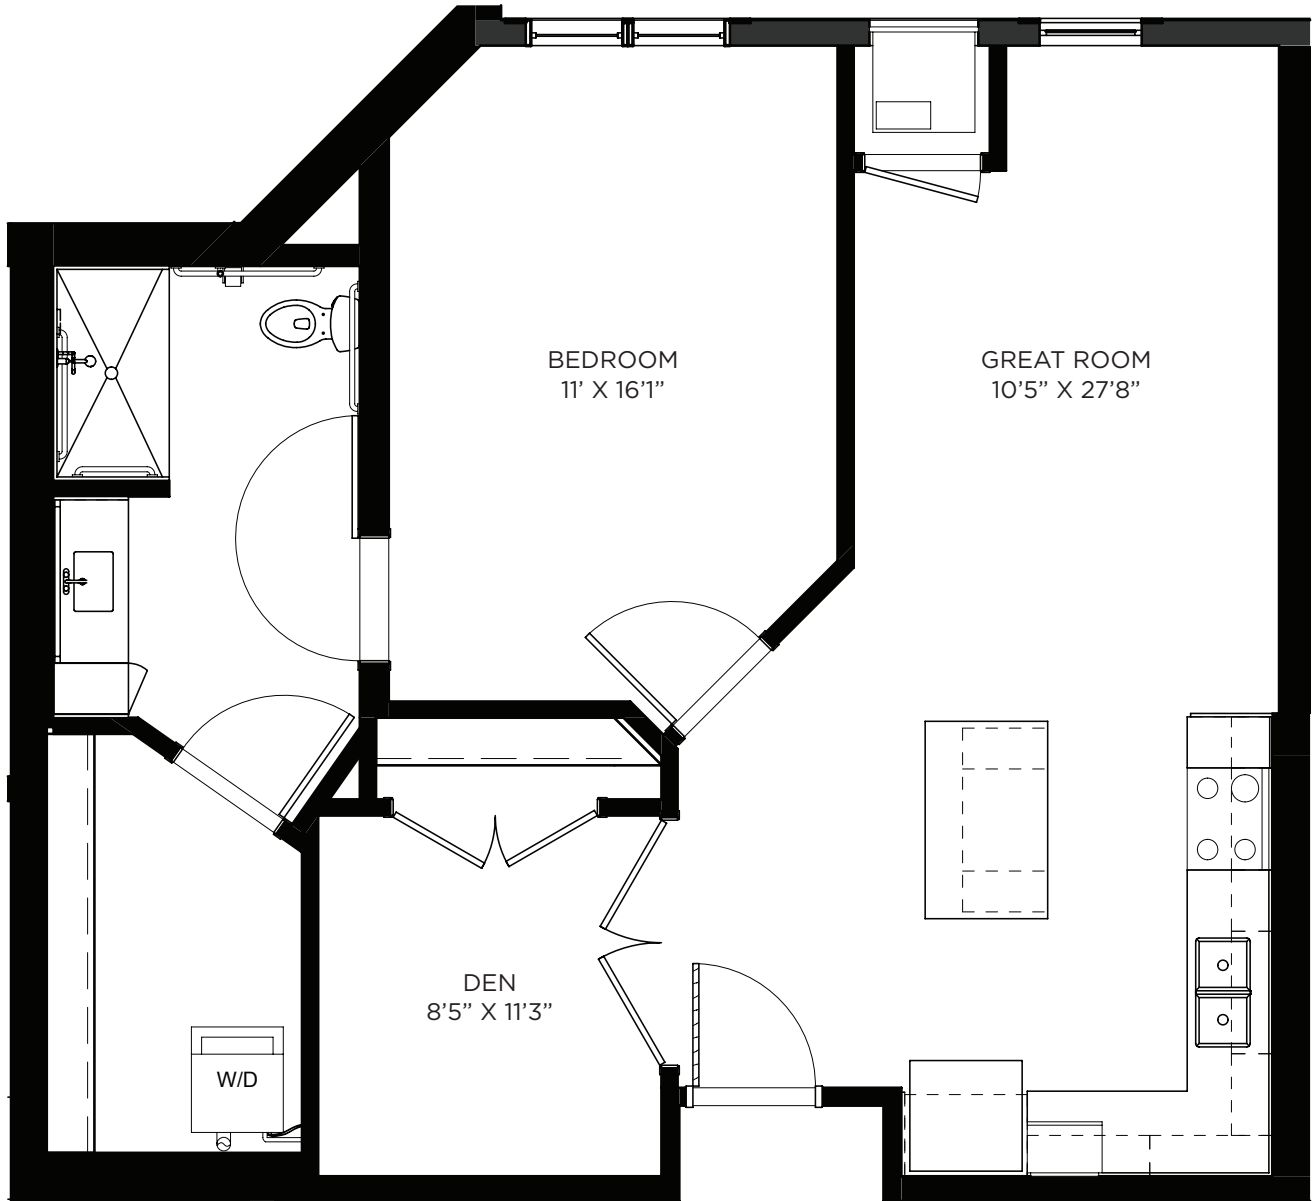

LEGENDS

ON LAKE LORRAINE

One Bedroom / Den - 823 sq ft

Residency number: 324

Floor plans are for general reference only and are not to scale.

LEGENDS

ON LAKE LORRAINE

One Bedroom / Den - 836 sq ft

Residency number: 325

Floor plans are for general reference only and are not to scale.

LEGENDS

ON LAKE LORRAINE

One Bedroom / Den - 842 sq ft

Residency numbers: 349, 449

Floor plans are for general reference only and are not to scale.

LEGENDS

ON LAKE LORRAINE

One Bedroom / Den - 843 sq ft

Residency number: 317

Floor plans are for general reference only and are not to scale.

LEGENDS

ON LAKE LORRAINE

One Bedroom / Den - 854 sq ft

Residency number: 334

Floor plans are for general reference only and are not to scale.

LEGENDS

ON LAKE LORRAINE

One Bedroom / Den - 857 sq ft

Residency number: 205

Floor plans are for general reference only and are not to scale.