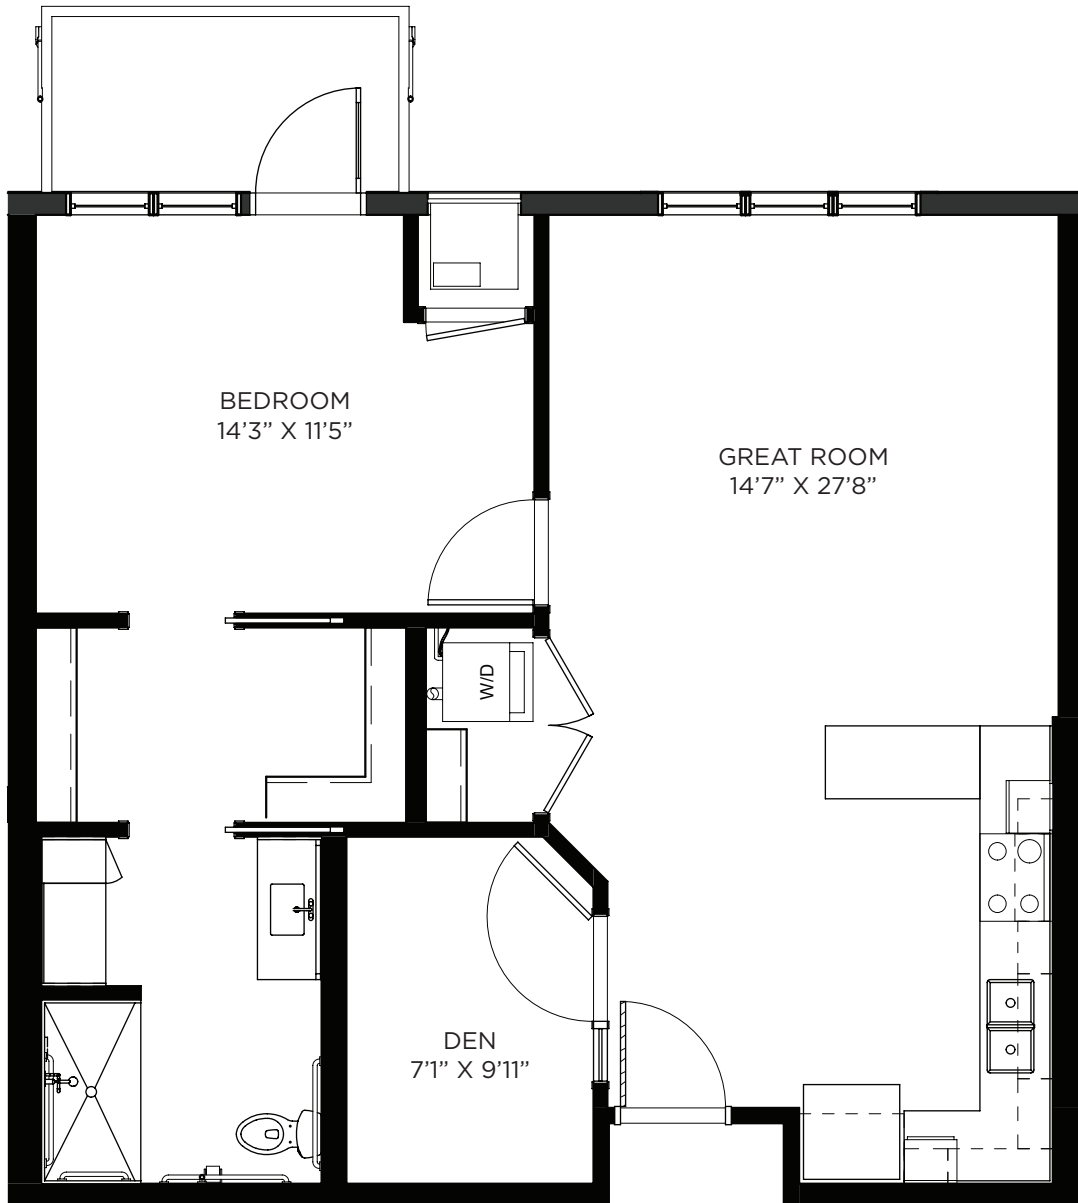

LEGENDS

ON LAKE LORRAINE

One Bedroom / Den - 823 sq ft

Residency number: 324

Floor plans are for general reference only and are not to scale.

LEGENDS

ON LAKE LORRAINE

One Bedroom / Den - 836 sq ft

Residency number: 325

Floor plans are for general reference only and are not to scale.

LEGENDS

ON LAKE LORRAINE

One Bedroom / Den - 842 sq ft

Residency numbers: 349, 449

Floor plans are for general reference only and are not to scale.

LEGENDS

ON LAKE LORRAINE

One Bedroom / Den - 843 sq ft

Residency number: 317

Floor plans are for general reference only and are not to scale.

LEGENDS

ON LAKE LORRAINE

One Bedroom / Den - 854 sq ft

Residency number: 334

Floor plans are for general reference only and are not to scale.

LEGENDS

ON LAKE LORRAINE

One Bedroom / Den - 857 sq ft

Residency number: 205

Floor plans are for general reference only and are not to scale.