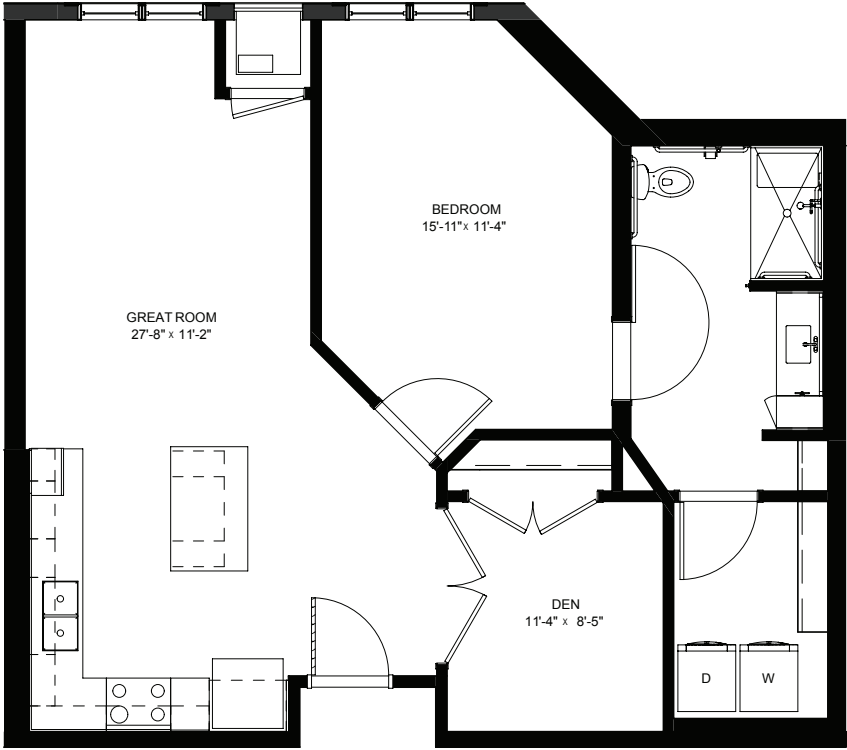

LEGENDS
ON LAKE LORRAINE

legendsonlakelorraine.org

One Bedroom / Den - 984 sq ft

Residency number: 202

Floor plans are for general reference only and are not to scale.

LEGENDS
ON LAKE LORRAINE

legendsonlakelorraine.org

One Bedroom / Den - 857 sq ft

Residency number: 205

Floor plans are for general reference only and are not to scale.

LEGENDS
ON LAKE LORRAINE

legendsonlakelorraine.org

One Bedroom / Den - 843 sq ft

Residency number: 217A

Floor plans are for general reference only and are not to scale.

LEGENDS
ON LAKE LORRAINE

legendsonlakelorraine.org

One Bedroom / Den - 843 sq ft

Residency number: 317

Floor plans are for general reference only and are not to scale.