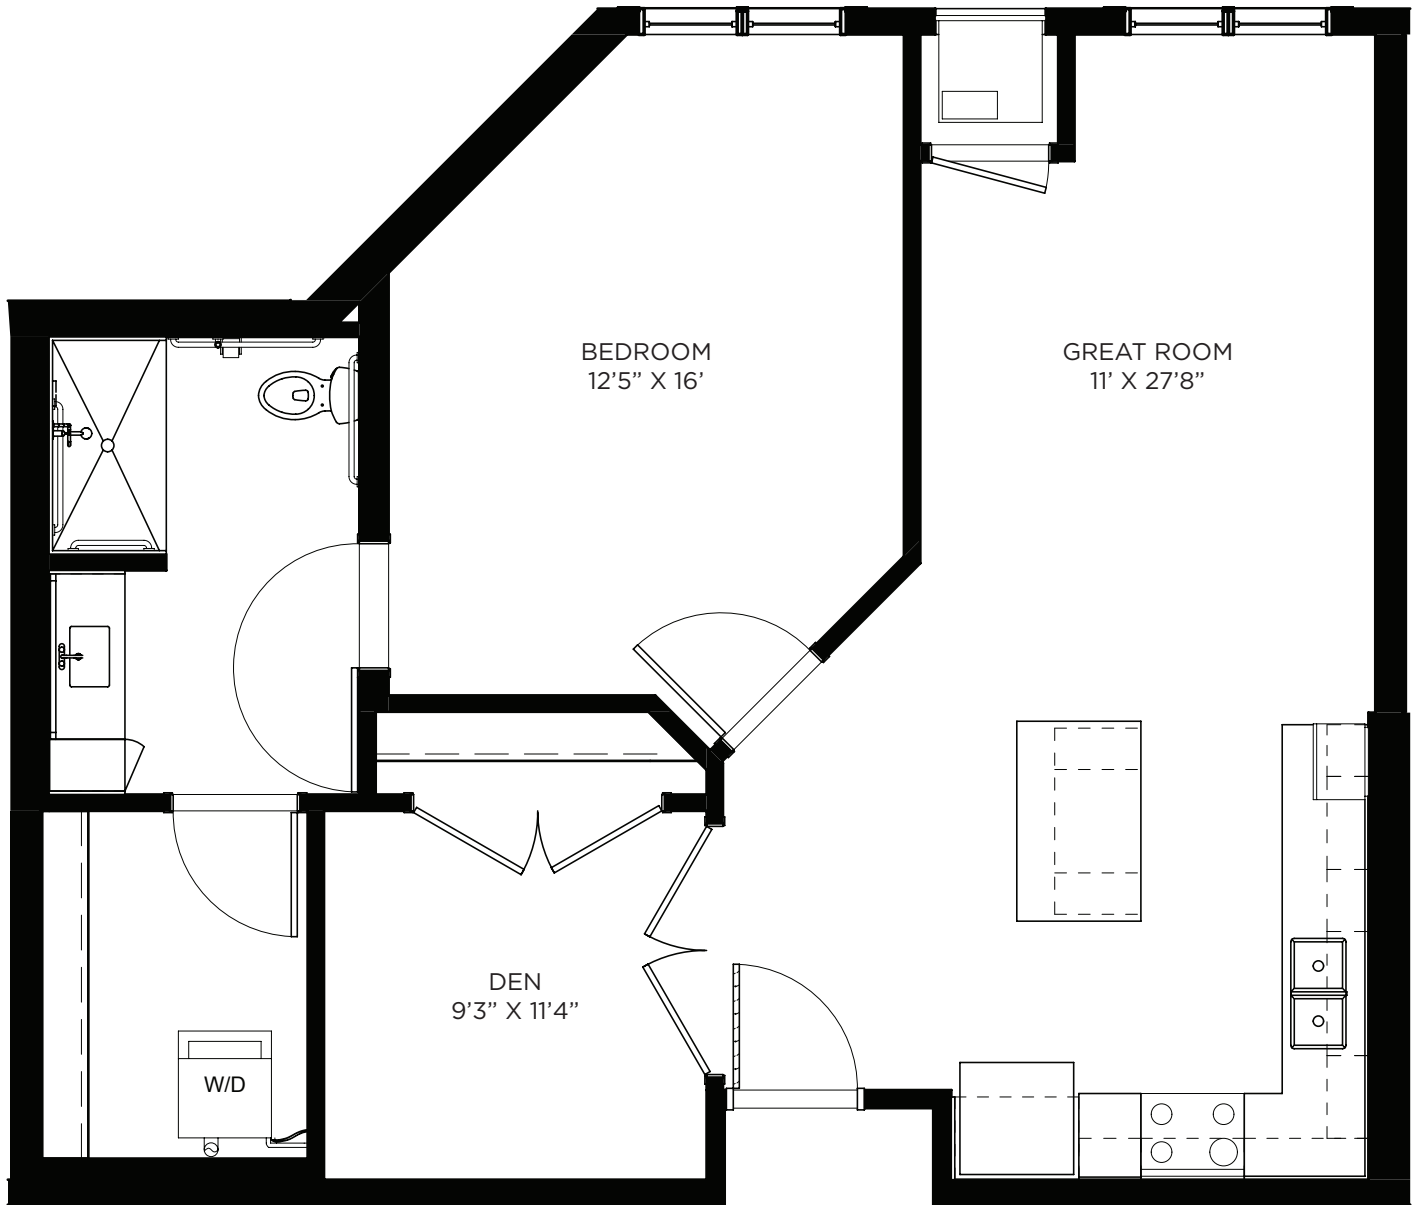

LEGENDS

ON LAKE LORRAINE

One Bedroom / Den - 823 sq ft

Residency number: 324

Floor plans are for general reference only and are not to scale.

LEGENDS

ON LAKE LORRAINE

One Bedroom / Den - 836 sq ft

Residency number: 325

Floor plans are for general reference only and are not to scale.

LEGENDS

ON LAKE LORRAINE

One Bedroom / Den - 842 sq ft

Residency numbers: 349, 449

Floor plans are for general reference only and are not to scale.

LEGENDS

ON LAKE LORRAINE

One Bedroom / Den - 843 sq ft

Residency number: 317

Floor plans are for general reference only and are not to scale.

LEGENDS

ON LAKE LORRAINE

One Bedroom / Den - 854 sq ft

Residency number: 334

Floor plans are for general reference only and are not to scale.

LEGENDS

ON LAKE LORRAINE

One Bedroom / Den - 857 sq ft

Residency number: 205

Floor plans are for general reference only and are not to scale.