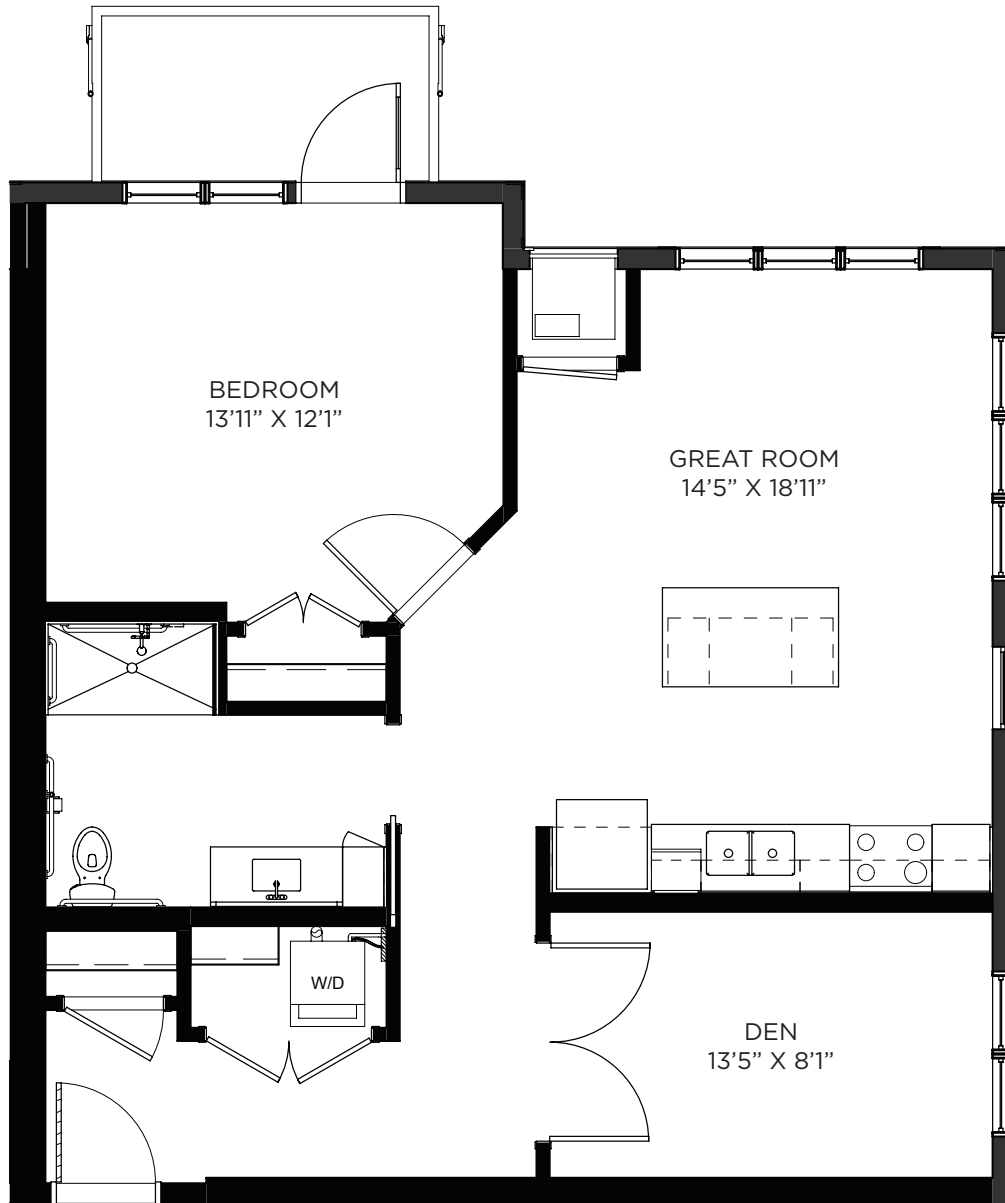

Residency numbers: 210, 310, 410

Floor plans are for general reference only and are not to scale.

LEGENDS

ON LAKE LORRAINE

One Bedroom / Den / Balcony - 852 sq ft

Residency numbers: 214, 314

Floor plans are for general reference only and are not to scale.

LEGENDS

ON LAKE LORRAINE

One Bedroom / Den / Balcony - 857 sq ft

Residency numbers: 305, 405

Floor plans are for general reference only and are not to scale.

LEGENDS

ON LAKE LORRAINE

One Bedroom / Den / Balcony - 857 sq ft

Residency number: 328

Floor plans are for general reference only and are not to scale.

LEGENDS

ON LAKE LORRAINE

One Bedroom / Den / Balcony - 975 sq ft

Residency number: 402

Floor plans are for general reference only and are not to scale.