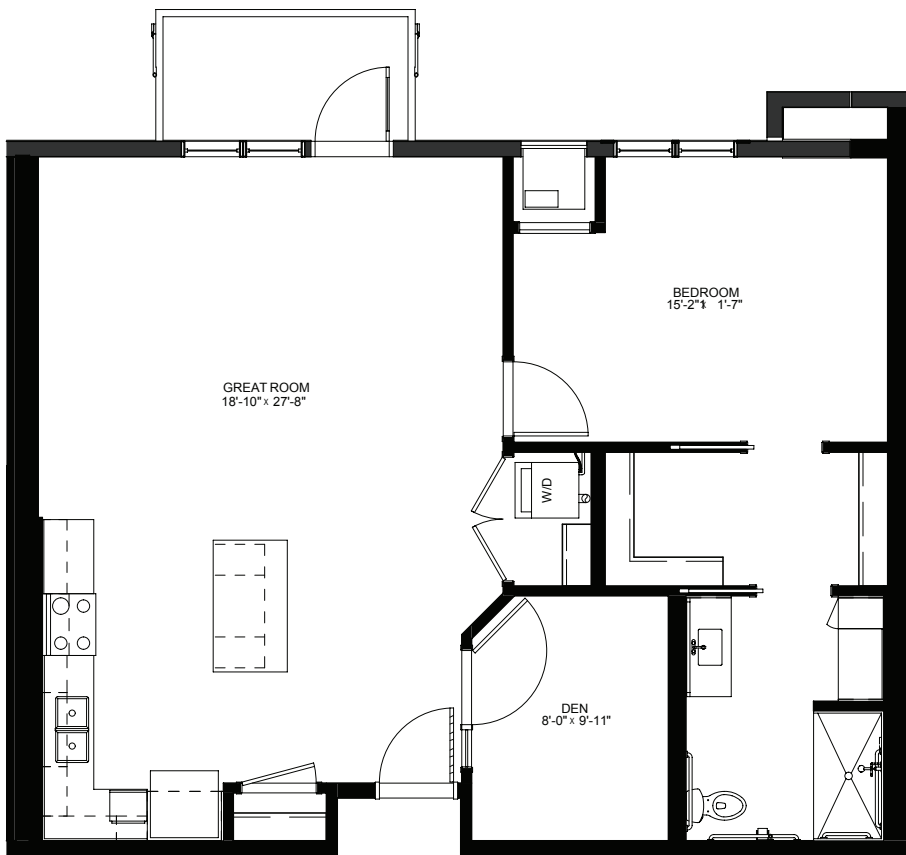

LEGENDS
ON LAKE LORRAINE

legendsonlakelorraine.org

One Bedroom / Den - 836 sq ft

Residency number: 325

Floor plans are for general reference only and are not to scale.

LEGENDS
ON LAKE LORRAINE

legendsonlakelorraine.org

One Bedroom / Den with Balcony - 857 sq ft

Residency number: 328

Floor plans are for general reference only and are not to scale.

LEGENDS
ON LAKE LORRAINE

legendsonlakelorraine.org

One Bedroom / Den with Balcony - 975 sq ft

Residency number: 402

Floor plans are for general reference only and are not to scale.

LEGENDS
ON LAKE LORRAINE

legendsonlakelorraine.org

One Bedroom / Den with Patio - 817 sq ft

Residency number: 110

Floor plans are for general reference only and are not to scale.