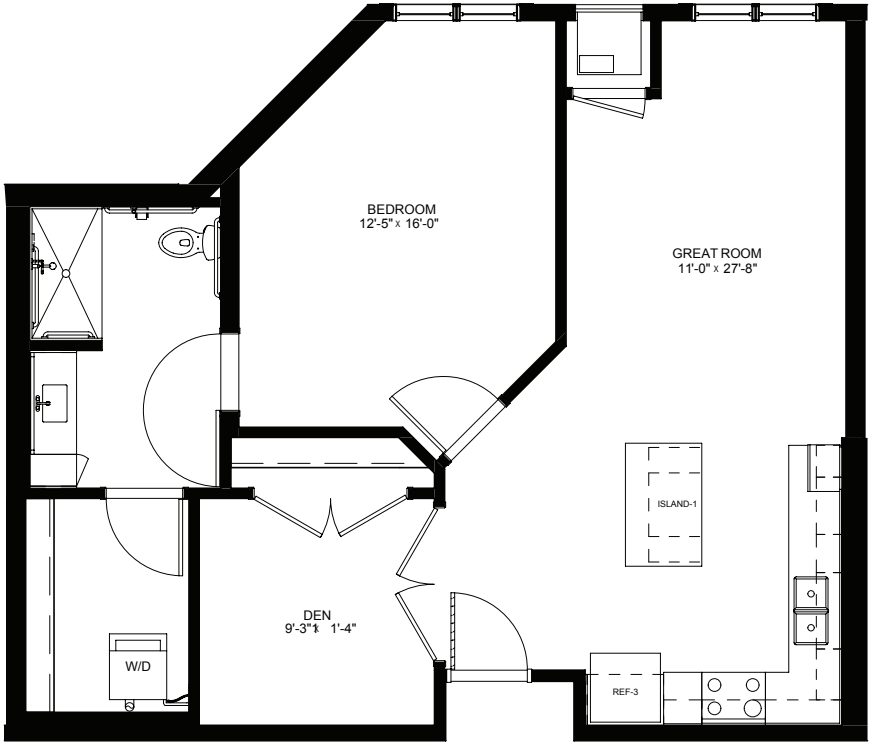

One Bedroom / Den - 842 sq ft

Residency numbers: 349, 449

Floor plans are for general reference only and are not to scale.

LEGENDS
ON LAKE LORRAINE

legendsonlakelorraine.org