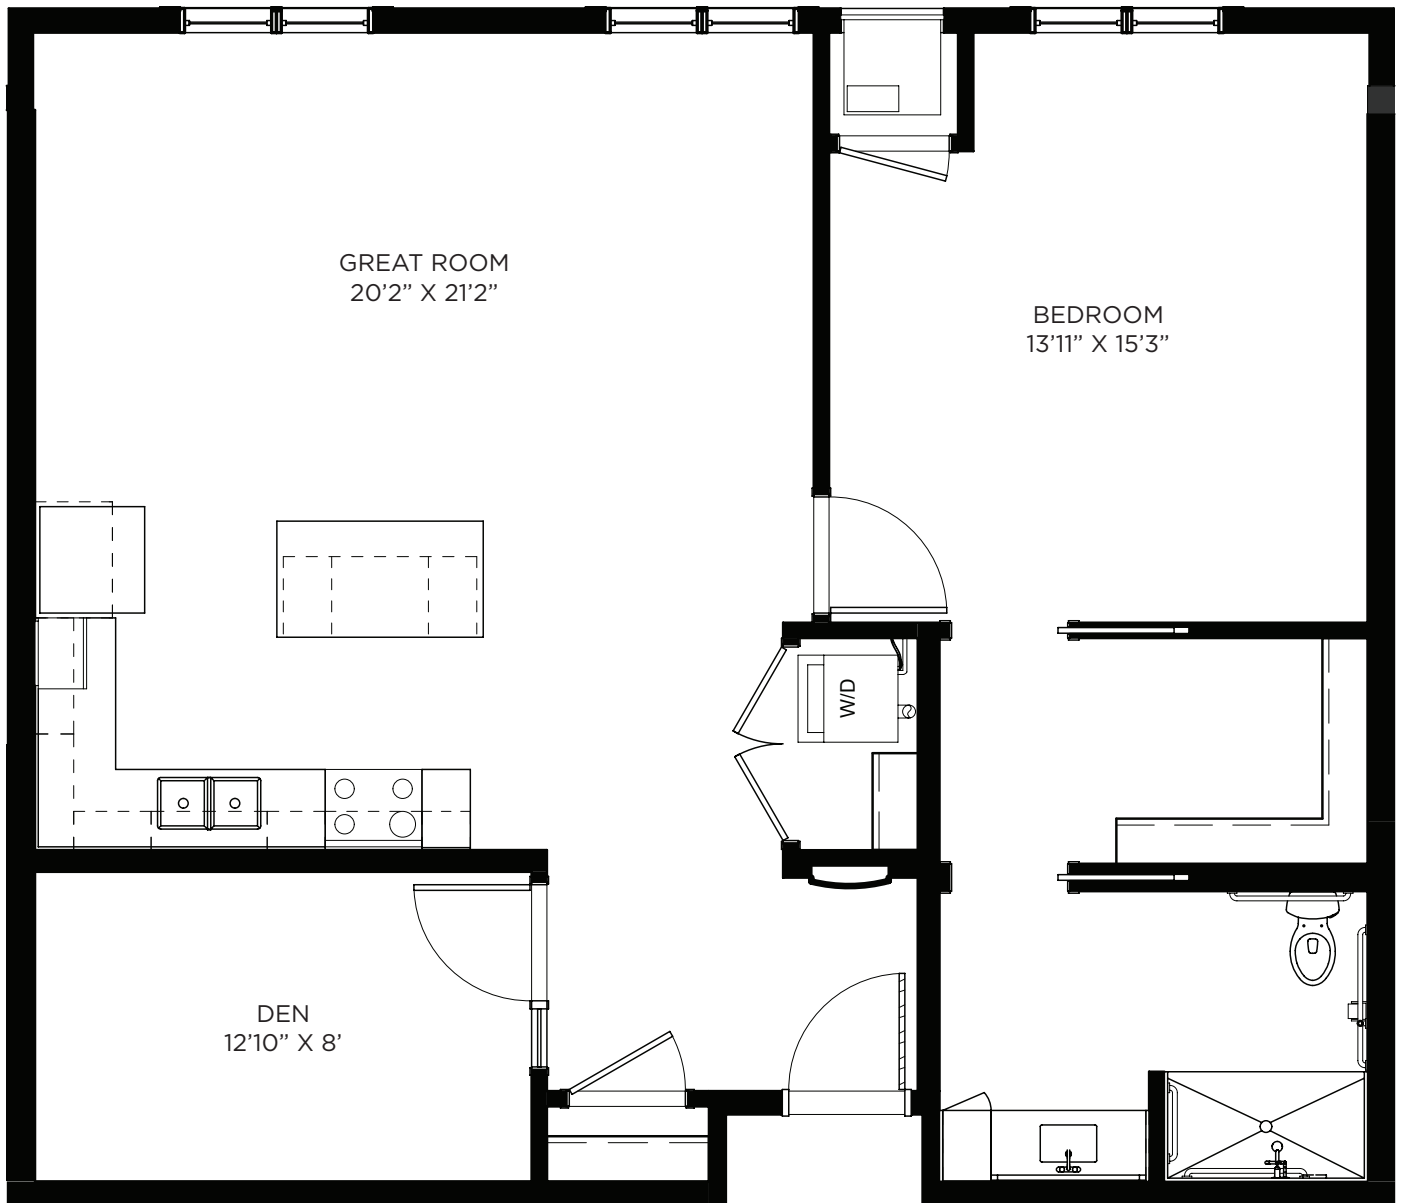

Residency number: 334

Floor plans are for general reference only and are not to scale.

LEGENDS

ON LAKE LORRAINE

One Bedroom / Den - 857 sq ft

Residency number: 205

Floor plans are for general reference only and are not to scale.

LEGENDS

ON LAKE LORRAINE

One Bedroom / Den- 880 sq ft

Residency number: 417

Floor plans are for general reference only and are not to scale.

LEGENDS

ON LAKE LORRAINE

One Bedroom / Den - 984 sq ft

Residency number: 202

Floor plans are for general reference only and are not to scale.

LEGENDS

ON LAKE LORRAINE

One Bedroom / Den - 1056 sq ft

Residency numbers: 321, 421

Floor plans are for general reference only and are not to scale.

LEGENDS

ON LAKE LORRAINE

One Bedroom / Den / Patio - 817 sq ft

Residency number: 110

Floor plans are for general reference only and are not to scale.

LEGENDS

ON LAKE LORRAINE

One Bedroom / Den / Balcony - 830 sq ft