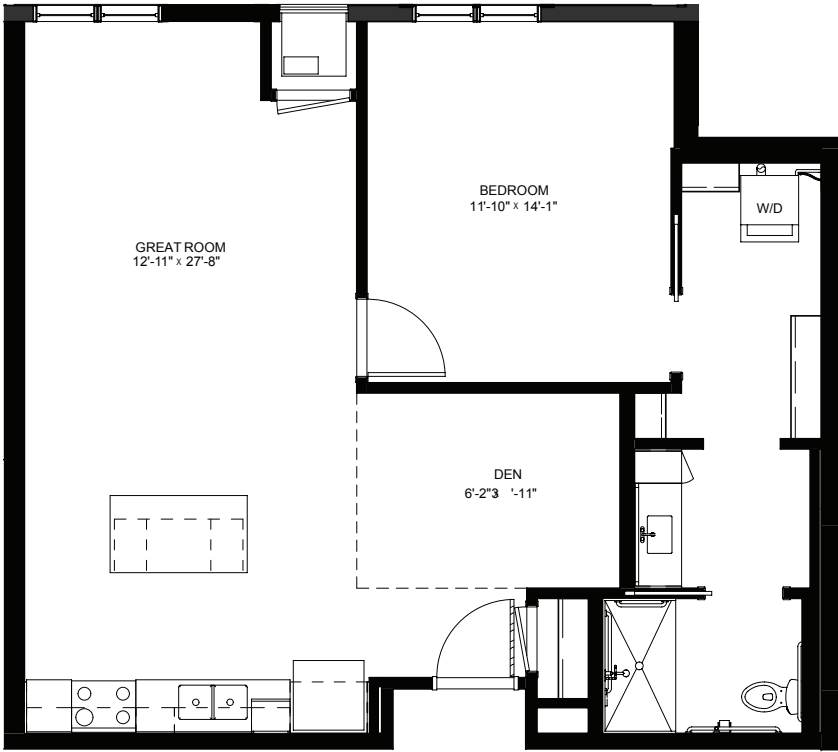

Residency number: 402

Floor plans are for general reference only and are not to scale.

LEGENDS
ON LAKE LORRAINE

legendsonlakelorraine.org

One Bedroom / Den with Patio - 817 sq ft

Residency number: 110

Floor plans are for general reference only and are not to scale.

LEGENDS
ON LAKE LORRAINE

legendsonlakelorraine.org

One Bedroom / Den - 984 sq ft

Residency number: 202

Floor plans are for general reference only and are not to scale.

LEGENDS
ON LAKE LORRAINE

legendsonlakelorraine.org

One Bedroom / Den - 857 sq ft

Residency number: 205

Floor plans are for general reference only and are not to scale.

LEGENDS
ON LAKE LORRAINE

legendsonlakelorraine.org

One Bedroom / Den - 843 sq ft

Residency number: 217A