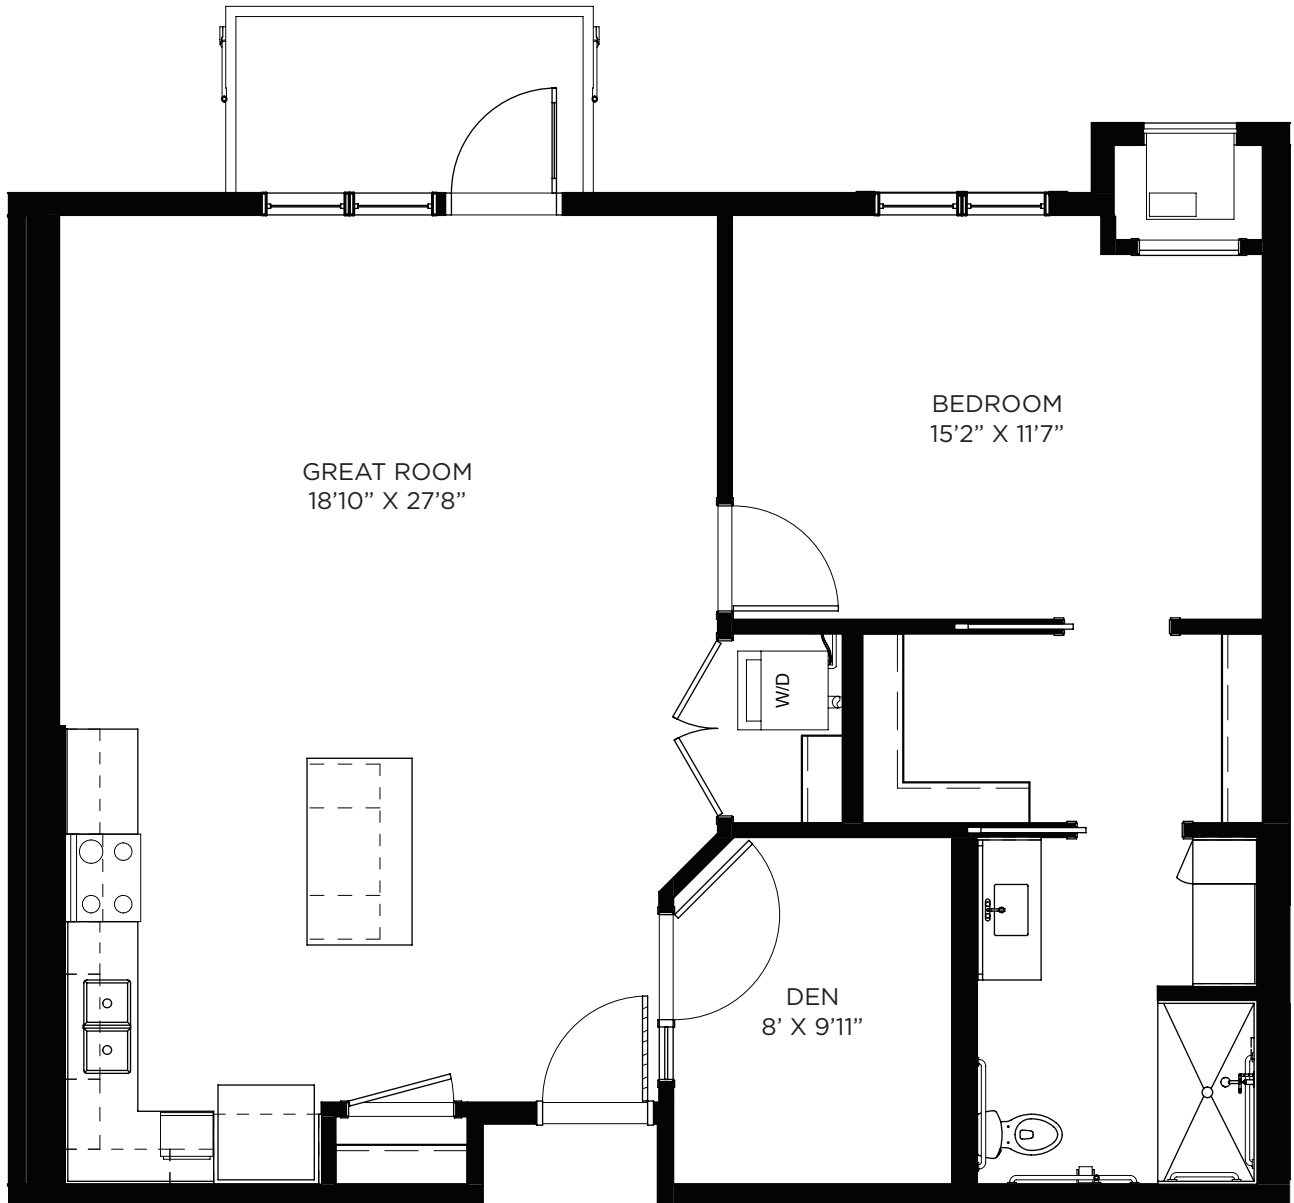

Residency number: 328

Floor plans are for general reference only and are not to scale.

LEGENDS

ON LAKE LORRAINE

One Bedroom / Den / Balcony - 975 sq ft

Residency number: 402

Floor plans are for general reference only and are not to scale.

LEGENDS

ON LAKE LORRAINE

One Bedroom / Den / Balcony - 984 sq ft

Residency number: 302

Floor plans are for general reference only and are not to scale.