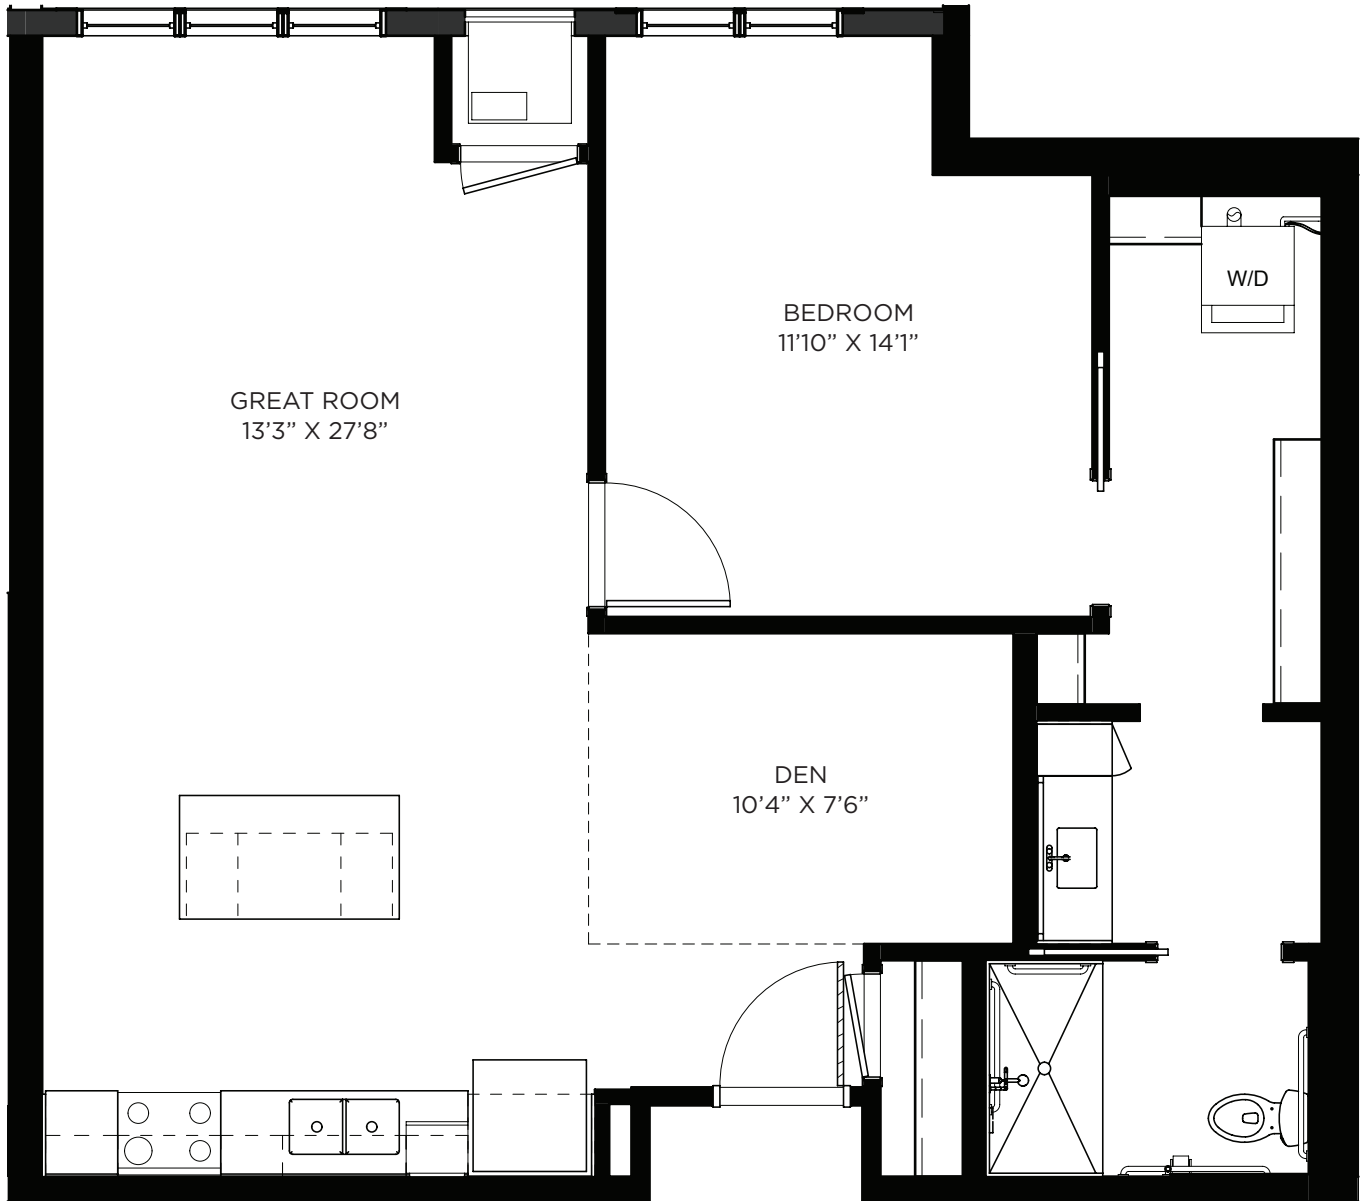

LEGENDS

ON LAKE LORRAINE

One Bedroom / Den - 823 sq ft

Residency number: 324

Floor plans are for general reference only and are not to scale.

LEGENDS

ON LAKE LORRAINE

One Bedroom / Den - 836 sq ft

Residency number: 325

Floor plans are for general reference only and are not to scale.

LEGENDS

ON LAKE LORRAINE

One Bedroom / Den - 842 sq ft

Residency numbers: 349, 449

Floor plans are for general reference only and are not to scale.

LEGENDS

ON LAKE LORRAINE

One Bedroom / Den - 843 sq ft

Residency number: 317

Floor plans are for general reference only and are not to scale.

LEGENDS

ON LAKE LORRAINE

One Bedroom / Den - 854 sq ft

Residency number: 334

Floor plans are for general reference only and are not to scale.

LEGENDS

ON LAKE LORRAINE

One Bedroom / Den - 857 sq ft

Residency number: 205

Floor plans are for general reference only and are not to scale.