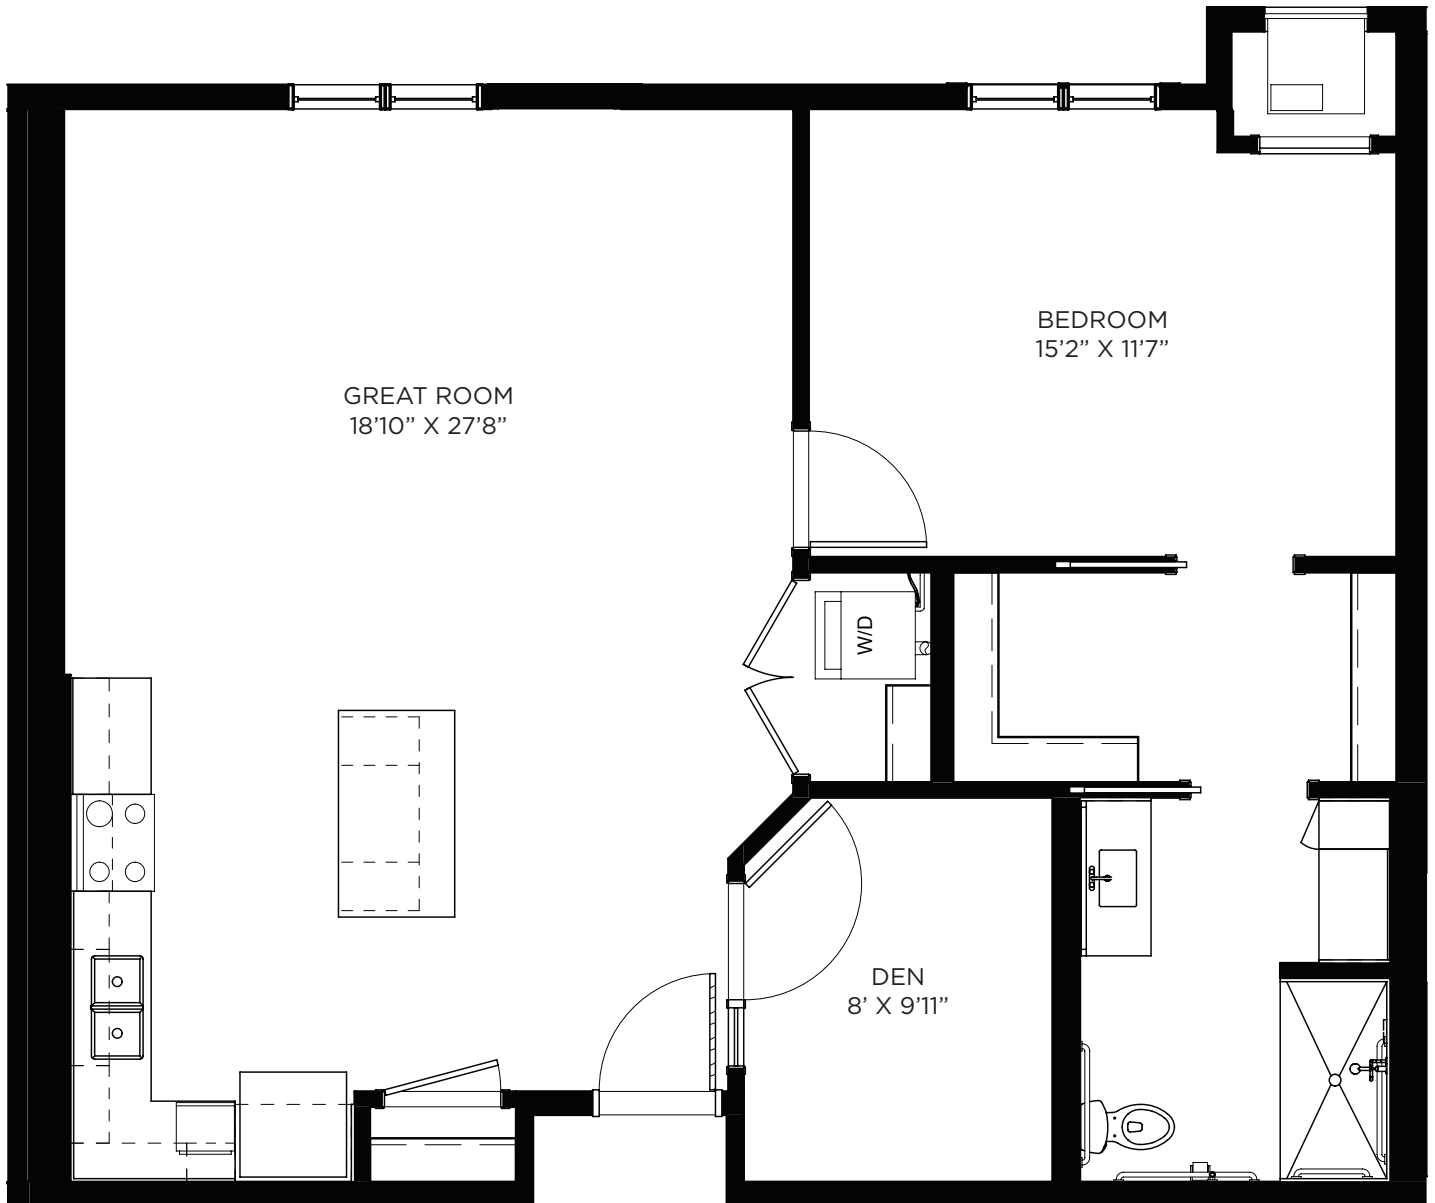

Residency number: 334

Floor plans are for general reference only and are not to scale.

LEGENDS

ON LAKE LORRAINE

One Bedroom / Den - 857 sq ft

Residency number: 205

Floor plans are for general reference only and are not to scale.

LEGENDS

ON LAKE LORRAINE

One Bedroom / Den- 880 sq ft

Residency number: 417

Floor plans are for general reference only and are not to scale.

LEGENDS

ON LAKE LORRAINE

One Bedroom / Den - 984 sq ft

Residency number: 202

Floor plans are for general reference only and are not to scale.

LEGENDS

ON LAKE LORRAINE

One Bedroom / Den - 1056 sq ft

Residency numbers: 321, 421

Floor plans are for general reference only and are not to scale.

LEGENDS

ON LAKE LORRAINE

One Bedroom / Den / Patio - 817 sq ft

Residency number: 110

Floor plans are for general reference only and are not to scale.

LEGENDS

ON LAKE LORRAINE

One Bedroom / Den / Balcony - 830 sq ft