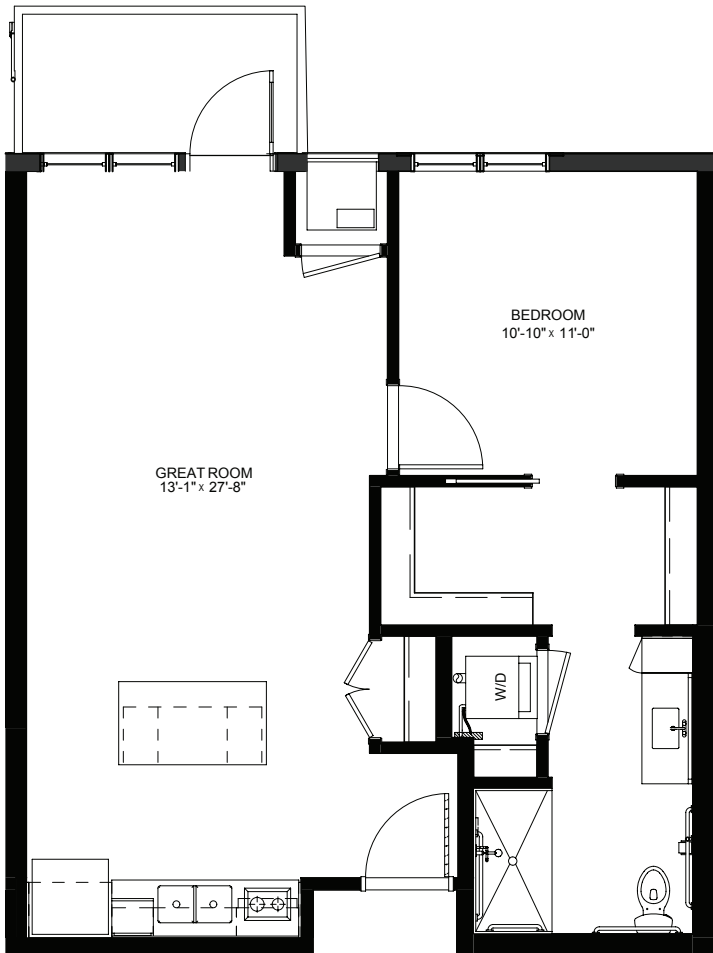

## One Bedroom - 688 sq ft

Residency numbers: 281, 318

*Floor plans are for general reference only and are not to scale.*

**LEGENDS**  
ON LAKE LORRAINE

[legendsonlakelorraine.org](http://legendsonlakelorraine.org)