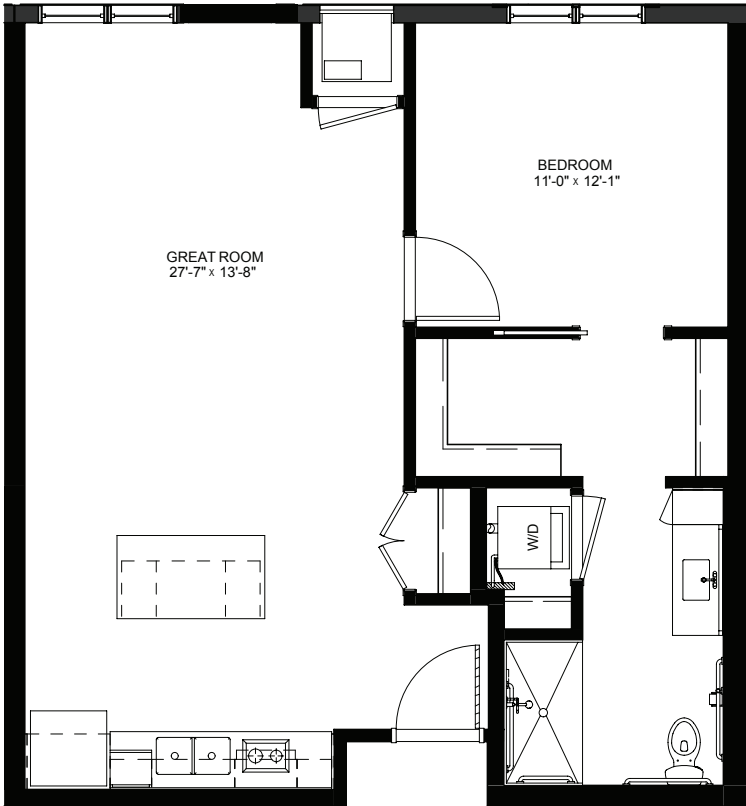

## One Bedroom / Balcony - 696 sq ft

Residency number: 220

*Floor plans are for general reference only and are not to scale.*

**LEGENDS**  
ON LAKE LORRAINE

[legendsonlakelorraine.org](http://legendsonlakelorraine.org)