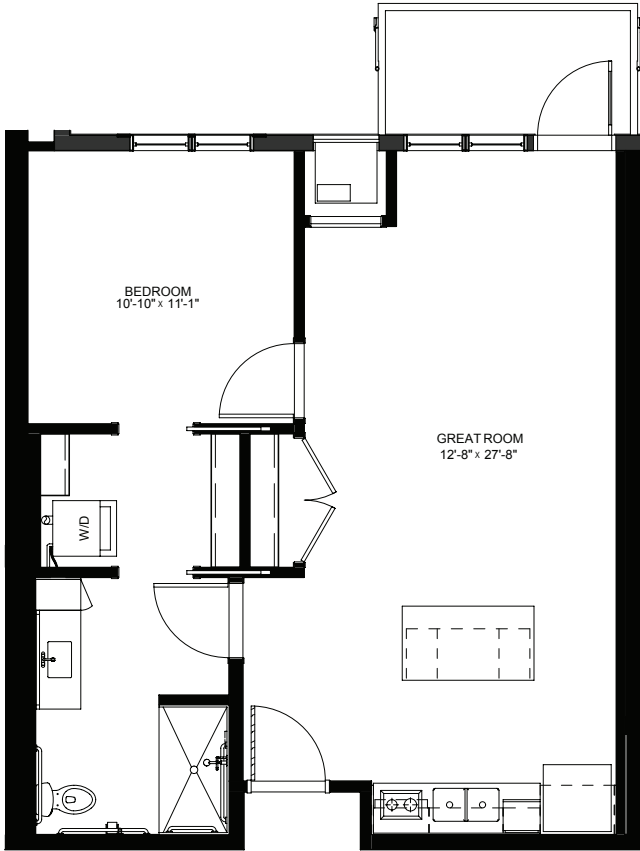

## One Bedroom with Balcony - 680 - 699 sq ft

Residency numbers: 207, 253, 307, 319, 320, 350, 353, 407, 419, 420, 436, 450, 453

*Floor plans are for general reference only and are not to scale.*

**LEGENDS**  
ON LAKE LORRAINE

[legendsonlakelorraine.org](http://legendsonlakelorraine.org)

**One Bedroom with Balcony - 717 sq ft**

Residency numbers: 211, 311

*Floor plans are for general reference only and are not to scale.*

**LEGENDS**  
ON LAKE LORRAINE

[legendsonlakelorraine.org](http://legendsonlakelorraine.org)

**One Bedroom with Balcony - 675 sq ft**

Residency numbers: 213, 313

*Floor plans are for general reference only and are not to scale.*

**LEGENDS**  
ON LAKE LORRAINE