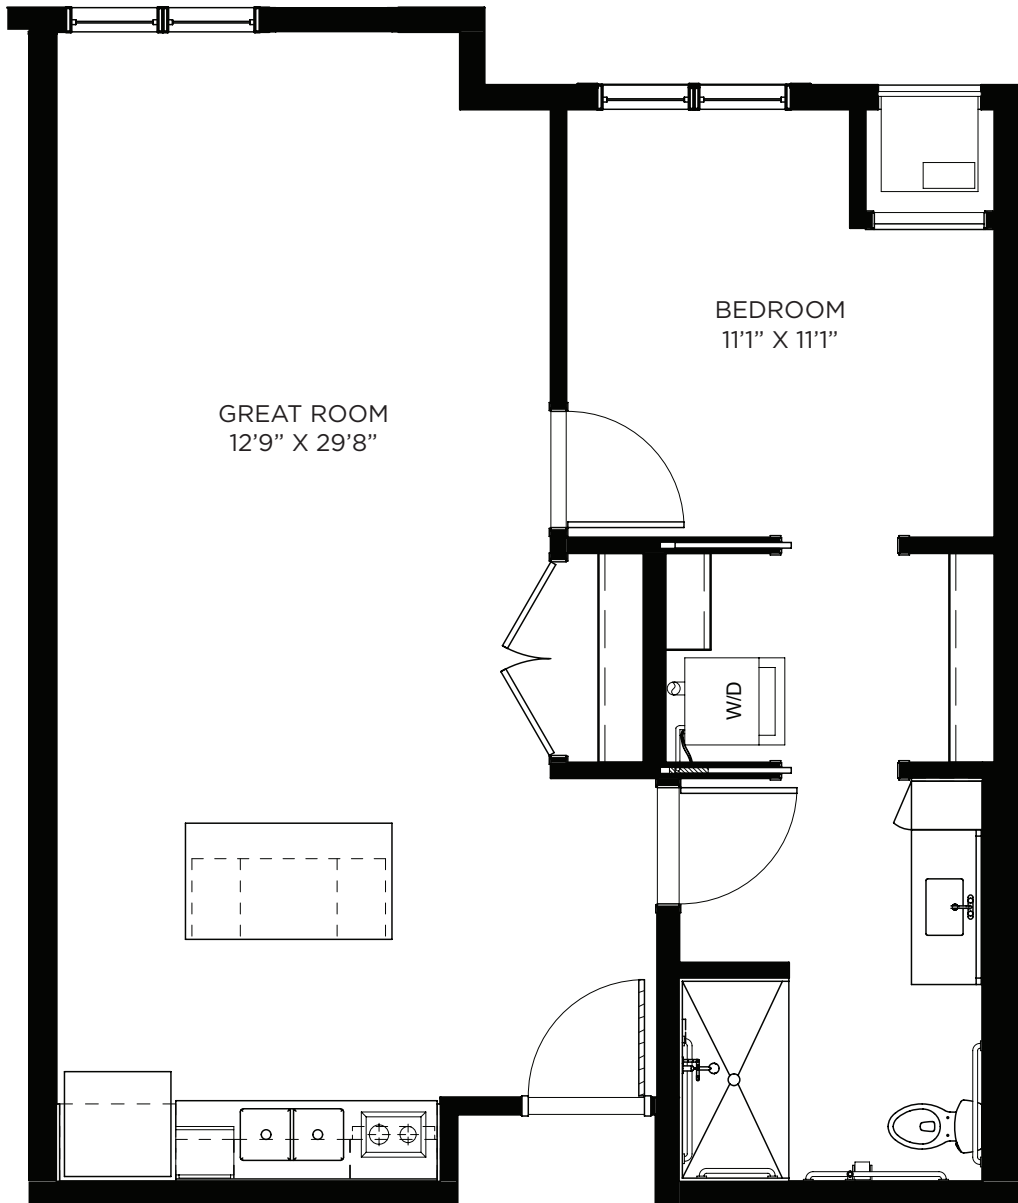

LEGENDS

ON LAKE LORRAINE

One Bedroom - 680-699 sq ft

Residency numbers: 107, 206, 219, 254, 306, 336, 354, 406, 418, 454

Floor plans are for general reference only and are not to scale.

LEGENDS

ON LAKE LORRAINE

One Bedroom - 717 sq ft

Residency number: 411

Floor plans are for general reference only and are not to scale.

LEGENDS

ON LAKE LORRAINE

One Bedroom - 725 sq ft

Residency numbers: 348, 448

Floor plans are for general reference only and are not to scale.

LEGENDS

ON LAKE LORRAINE

One Bedroom - 725 sq ft

Residency number: 423A

Floor plans are for general reference only and are not to scale.

LEGENDS

ON LAKE LORRAINE

One Bedroom - 728 sq ft

LEGENDS

ON LAKE LORRAINE

One Bedroom / Balcony - 675 sq ft

Residency numbers: 213, 313

Floor plans are for general reference only and are not to scale.

LEGENDS

ON LAKE LORRAINE

One Bedroom / Balcony - 680 - 699 sq ft