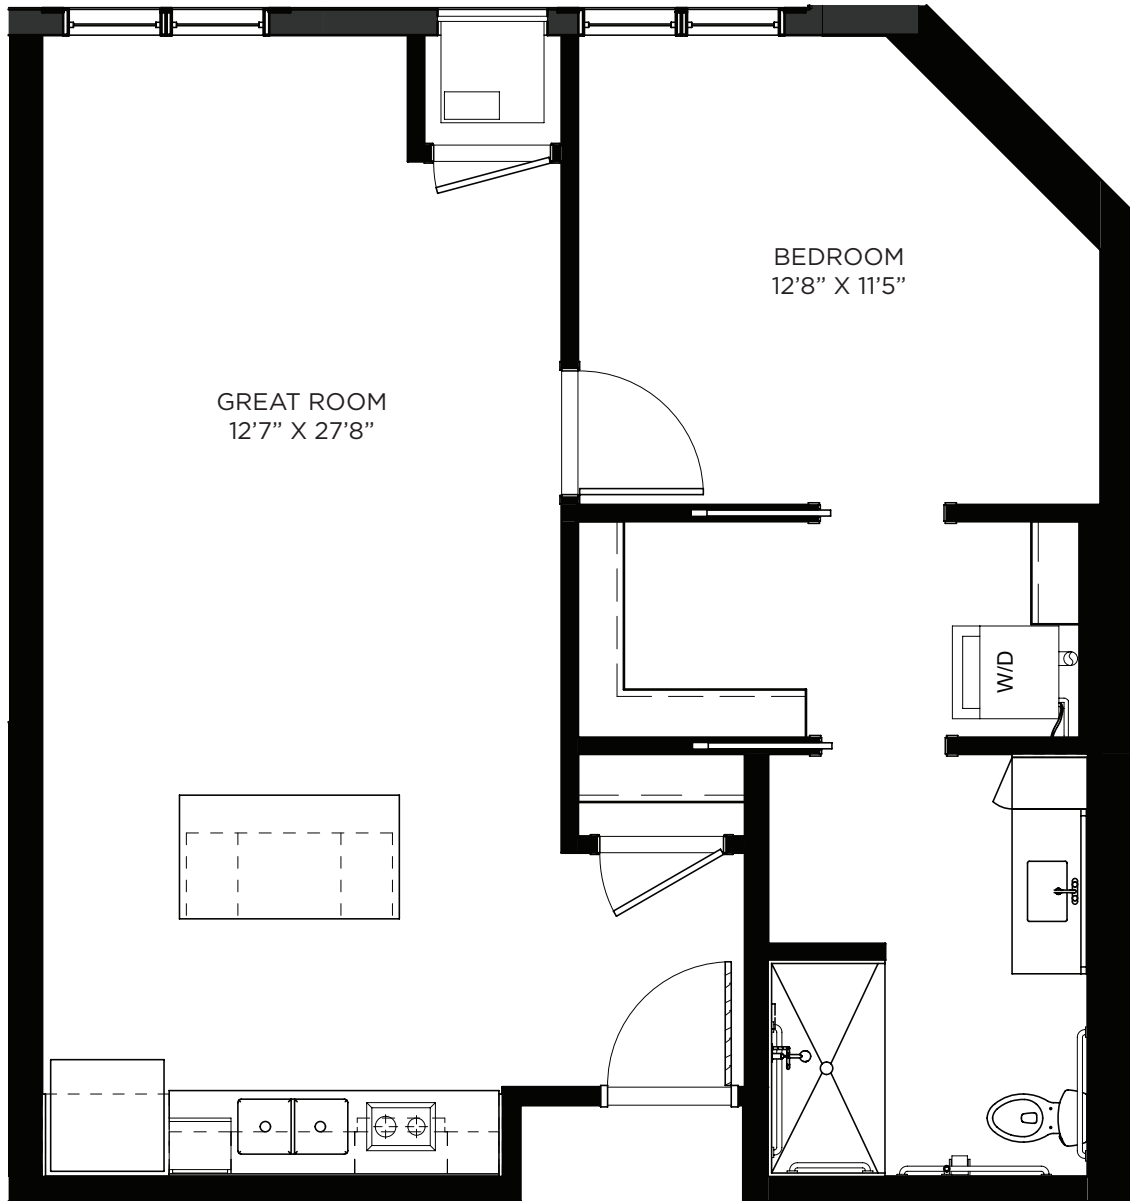

LEGENDS

ON LAKE LORRAINE

One Bedroom - 680-699 sq ft

Residency numbers: 107, 206, 219, 254, 306, 336, 354, 406, 418, 454

Floor plans are for general reference only and are not to scale.

LEGENDS

ON LAKE LORRAINE

One Bedroom - 717 sq ft

Residency number: 411

Floor plans are for general reference only and are not to scale.

LEGENDS

ON LAKE LORRAINE

One Bedroom - 725 sq ft

Residency numbers: 348, 448

Floor plans are for general reference only and are not to scale.

LEGENDS

ON LAKE LORRAINE

One Bedroom - 725 sq ft

Residency number: 423A

Floor plans are for general reference only and are not to scale.

LEGENDS

ON LAKE LORRAINE

One Bedroom - 728 sq ft

Residency numbers: 338, 339

Floor plans are for general reference only and are not to scale.

LEGENDS

ON LAKE LORRAINE

One Bedroom - 820 sq ft

Residency numbers: 331, 333

Floor plans are for general reference only and are not to scale.