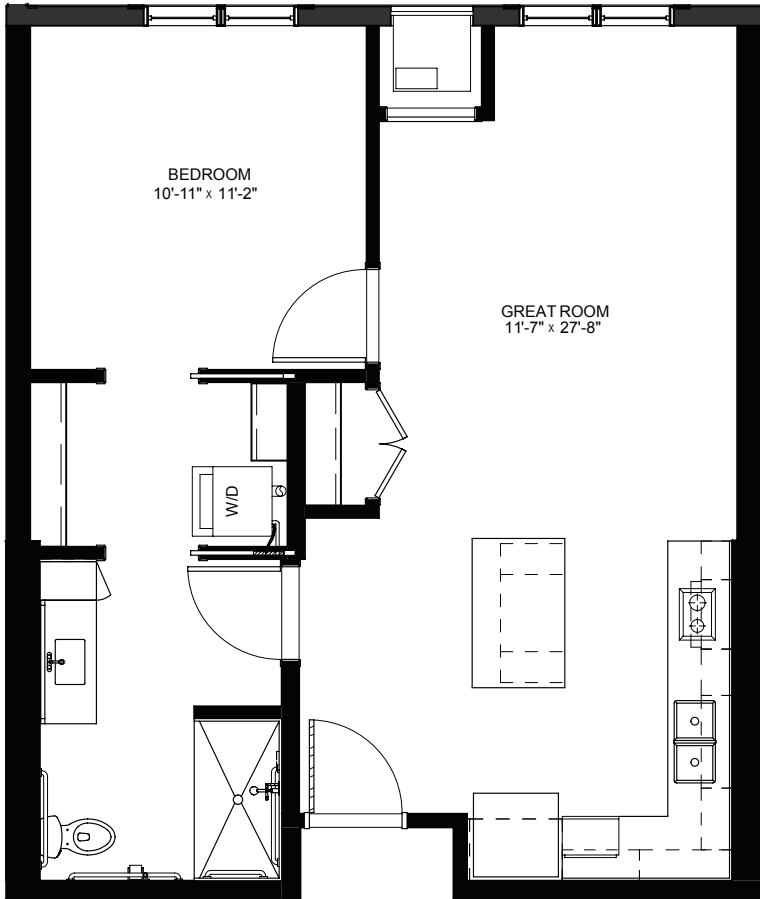

## One Bedroom - 728 sq ft

Residency numbers: 338, 339

*Floor plans are for general reference only and are not to scale.*

**LEGENDS**  
ON LAKE LORRAINE

[legendsonlakelorraine.org](http://legendsonlakelorraine.org)