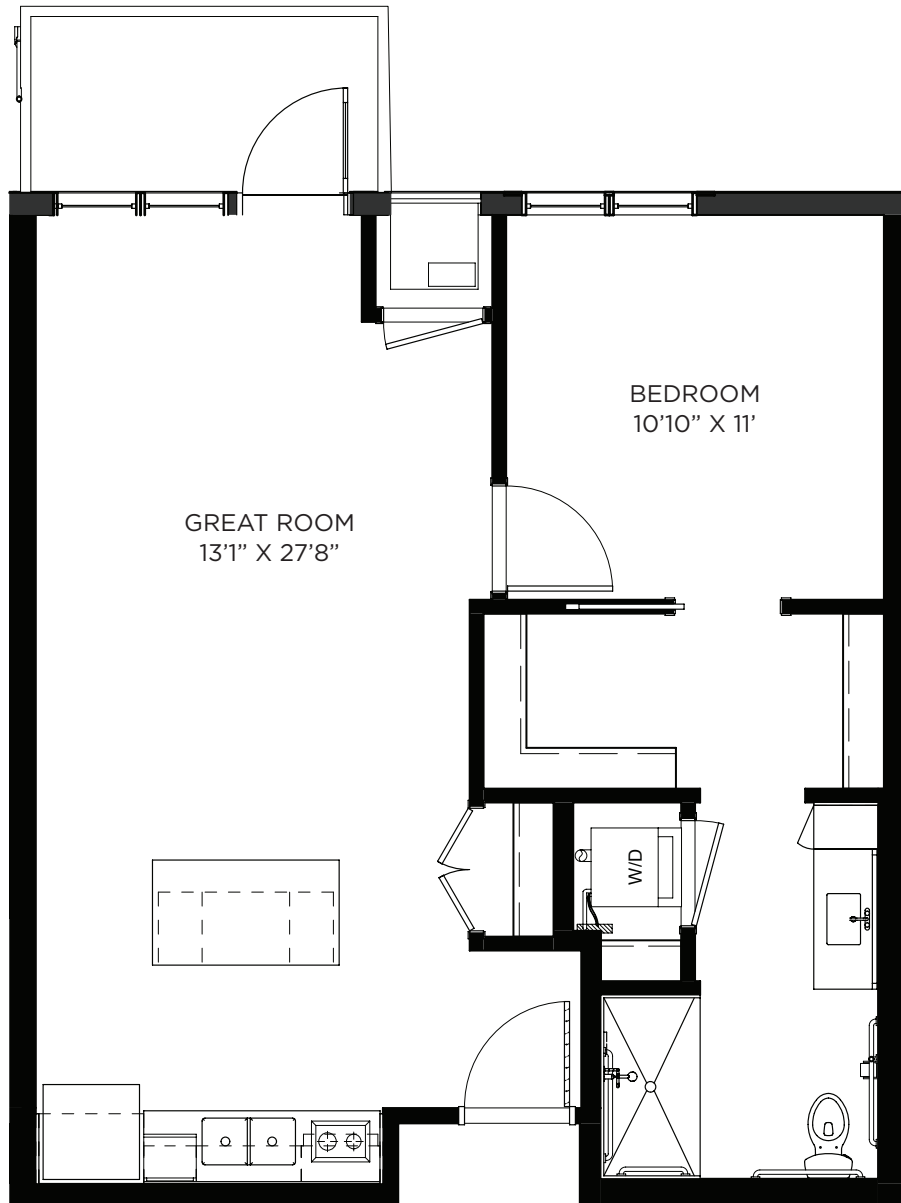

LEGENDS

ON LAKE LORRAINE

One Bedroom / Balcony - 675 sq ft

Residency numbers: 213, 313

Floor plans are for general reference only and are not to scale.

LEGENDS

ON LAKE LORRAINE

One Bedroom / Balcony - 680 - 699 sq ft

Residency numbers: 207, 253, 307, 319, 320, 350, 353, 407, 419, 420, 450, 453

Floor plans are for general reference only and are not to scale.

LEGENDS

ON LAKE LORRAINE

One Bedroom / Balcony - 682 sq ft

Residency numbers: 344, 346, 444, 446

Floor plans are for general reference only and are not to scale.

LEGENDS

ON LAKE LORRAINE

One Bedroom / Balcony - 696 sq ft

Residency number: 220

Floor plans are for general reference only and are not to scale.