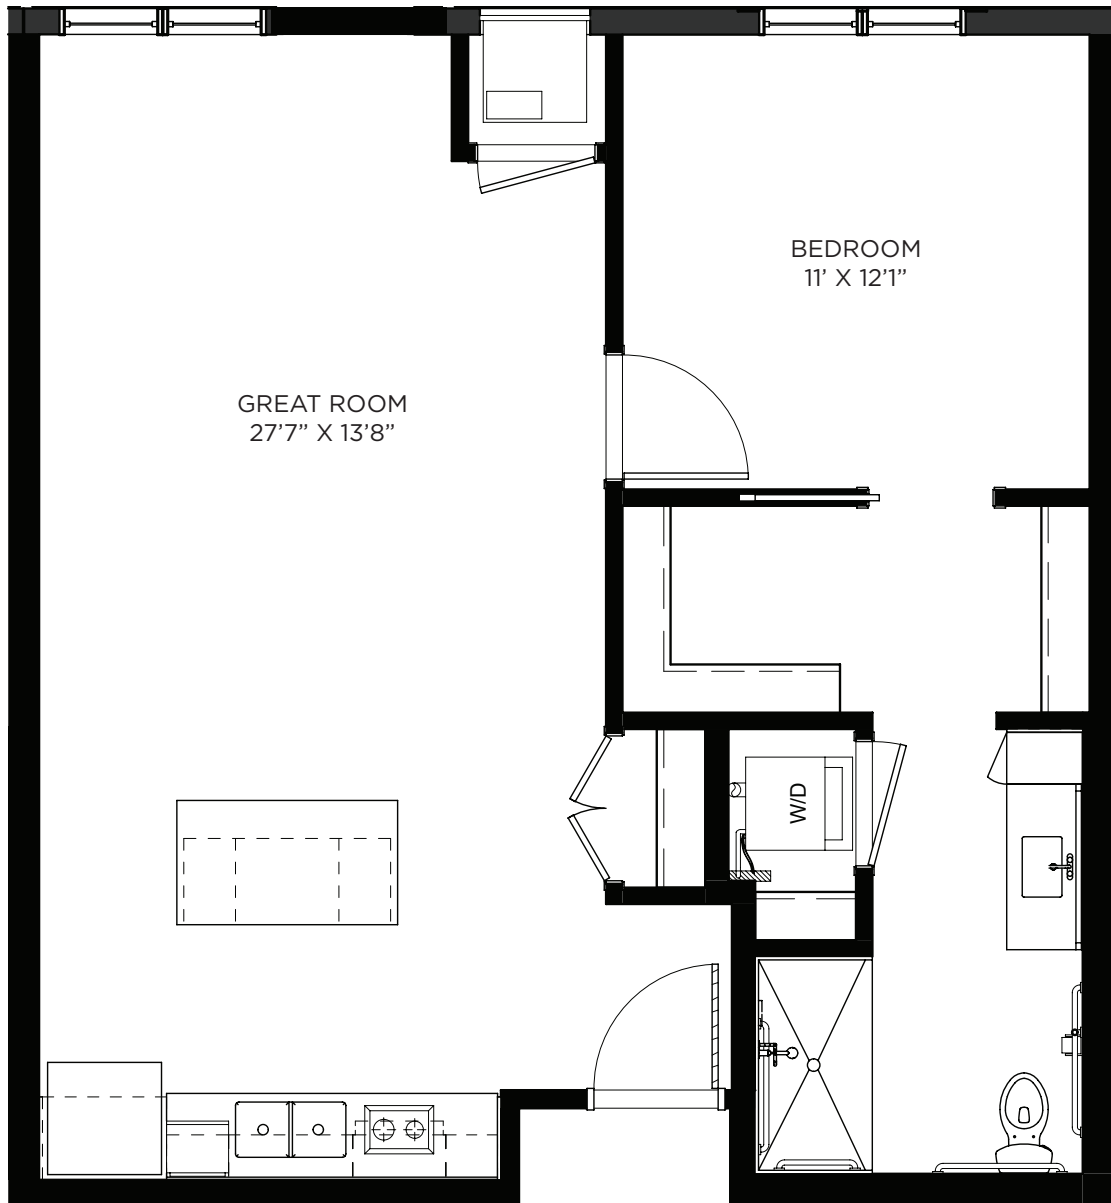

LEGENDS

ON LAKE LORRAINE

One Bedroom - 680-699 sq ft

Residency numbers: 107, 206, 219, 254, 306, 336, 354, 406, 418, 454

Floor plans are for general reference only and are not to scale.

LEGENDS

ON LAKE LORRAINE

One Bedroom - 717 sq ft

Residency number: 411

Floor plans are for general reference only and are not to scale.

LEGENDS

ON LAKE LORRAINE

One Bedroom - 725 sq ft

Residency numbers: 348, 448

Floor plans are for general reference only and are not to scale.

LEGENDS

ON LAKE LORRAINE

One Bedroom - 725 sq ft

Residency number: 423A

Floor plans are for general reference only and are not to scale.

LEGENDS

ON LAKE LORRAINE

One Bedroom - 728 sq ft

Residency numbers: 338, 339

Floor plans are for general reference only and are not to scale.

LEGENDS

ON LAKE LORRAINE

One Bedroom - 820 sq ft

Residency numbers: 331, 333

Floor plans are for general reference only and are not to scale.