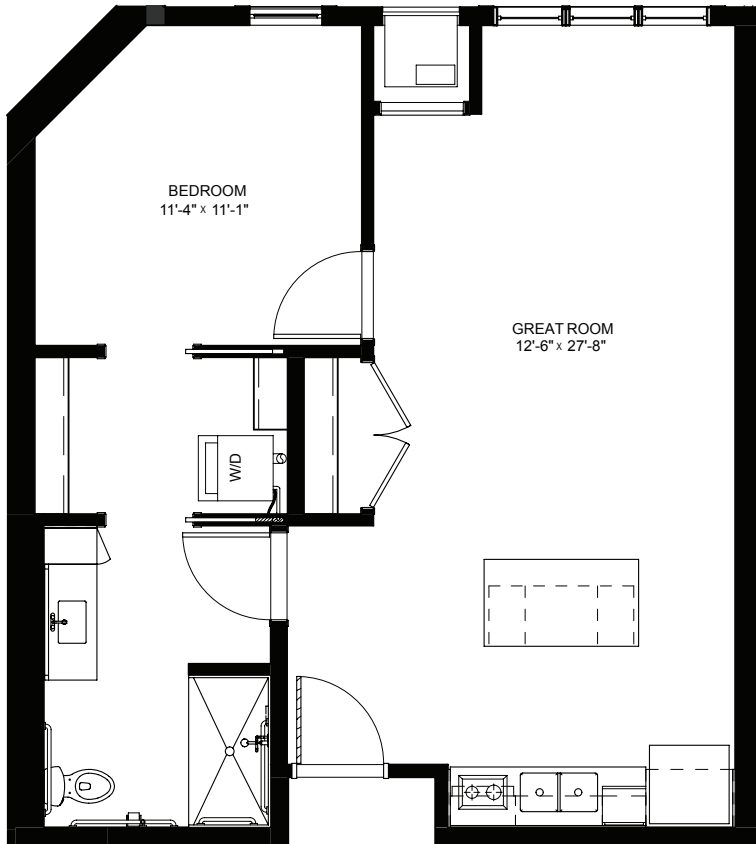

## One Bedroom - 680-699 sq ft

Residency numbers: 107, 206, 219, 254, 306, 336, 354, 406, 418, 454

*Floor plans are for general reference only and are not to scale.*

**LEGENDS**  
ON LAKE LORRAINE

[legendsonlakelorraine.org](http://legendsonlakelorraine.org)