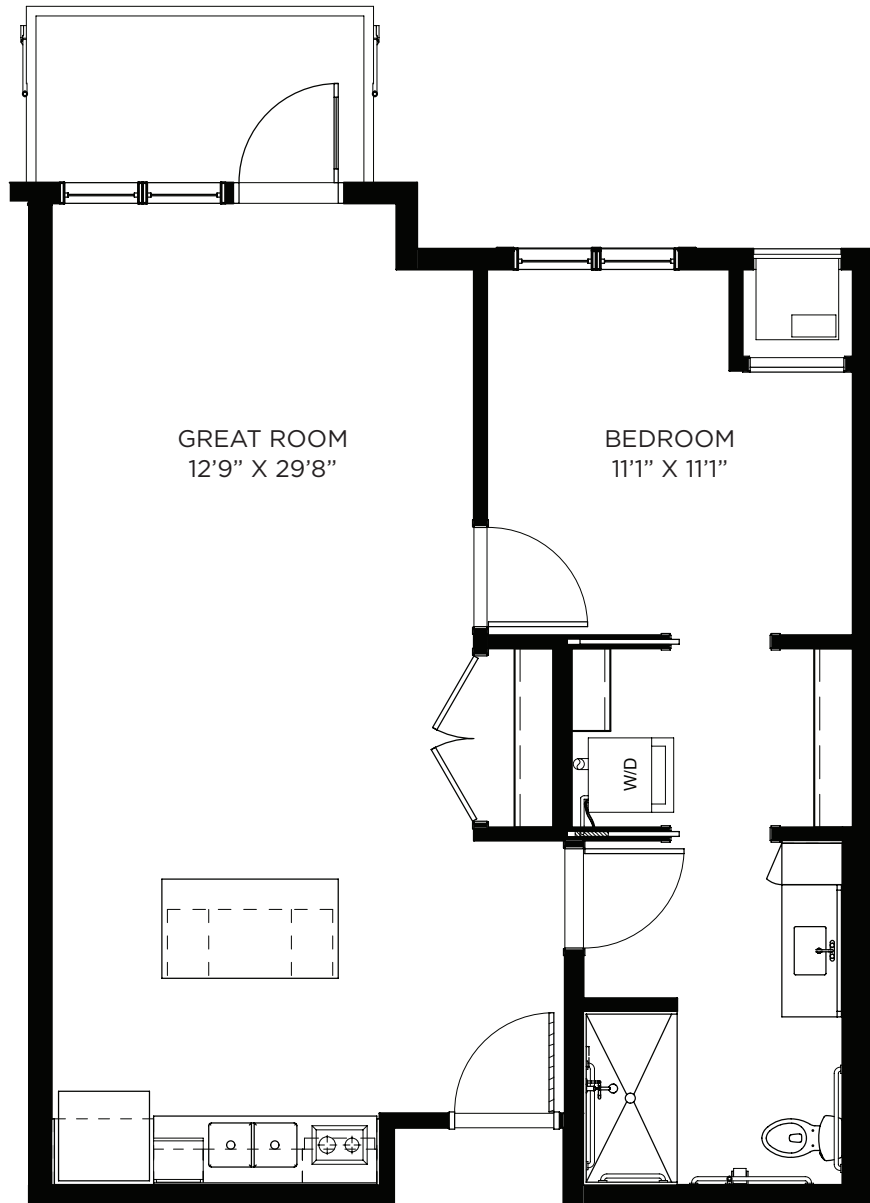

LEGENDS

ON LAKE LORRAINE

One Bedroom / Balcony - 675 sq ft

Residency numbers: 213, 313

Floor plans are for general reference only and are not to scale.

LEGENDS

ON LAKE LORRAINE

One Bedroom / Balcony - 680 - 699 sq ft

Residency numbers: 207, 253, 307, 319, 320, 350, 353, 407, 419, 420, 450, 453

Floor plans are for general reference only and are not to scale.

LEGENDS

ON LAKE LORRAINE

One Bedroom / Balcony - 682 sq ft

Residency numbers: 344, 346, 444, 446

Floor plans are for general reference only and are not to scale.

LEGENDS

ON LAKE LORRAINE

One Bedroom / Balcony - 696 sq ft

Residency number: 220

Floor plans are for general reference only and are not to scale.

LEGENDS

ON LAKE LORRAINE

One Bedroom / Balcony - 717 sq ft

Residency numbers: 211, 311

Floor plans are for general reference only and are not to scale.

LEGENDS

ON LAKE LORRAINE

One Bedroom / Balcony - 728 sq ft