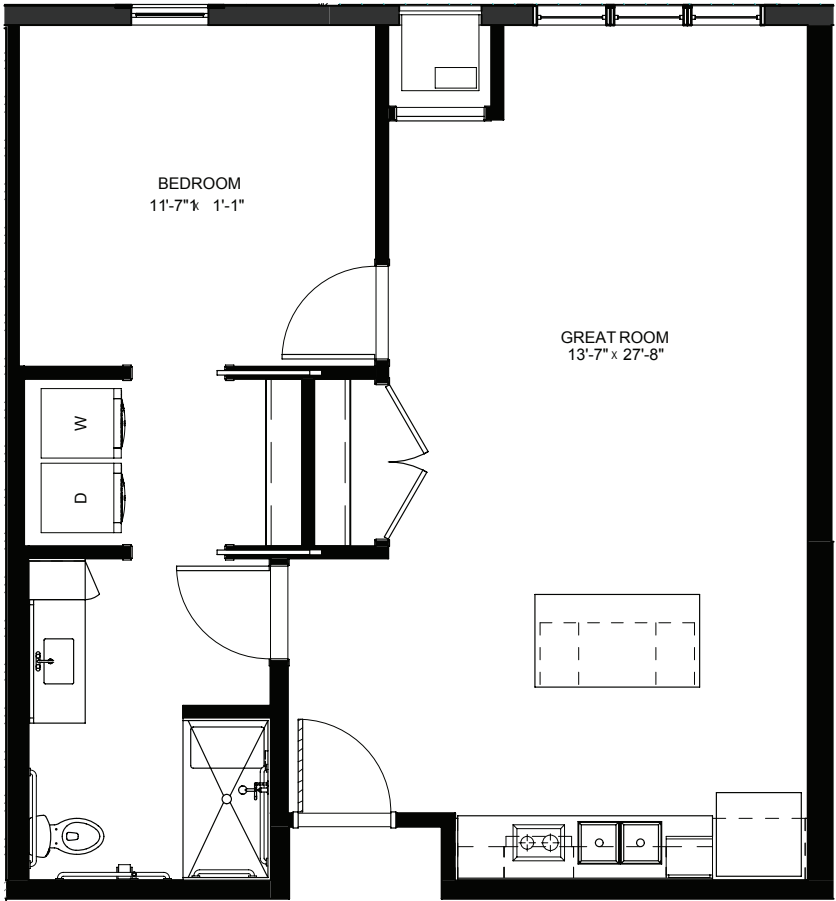

## One Bedroom - 717 sq ft

Residency number: 411

*Floor plans are for general reference only and are not to scale.*

**LEGENDS**  
ON LAKE LORRAINE

[legendsonlakelorraine.org](http://legendsonlakelorraine.org)