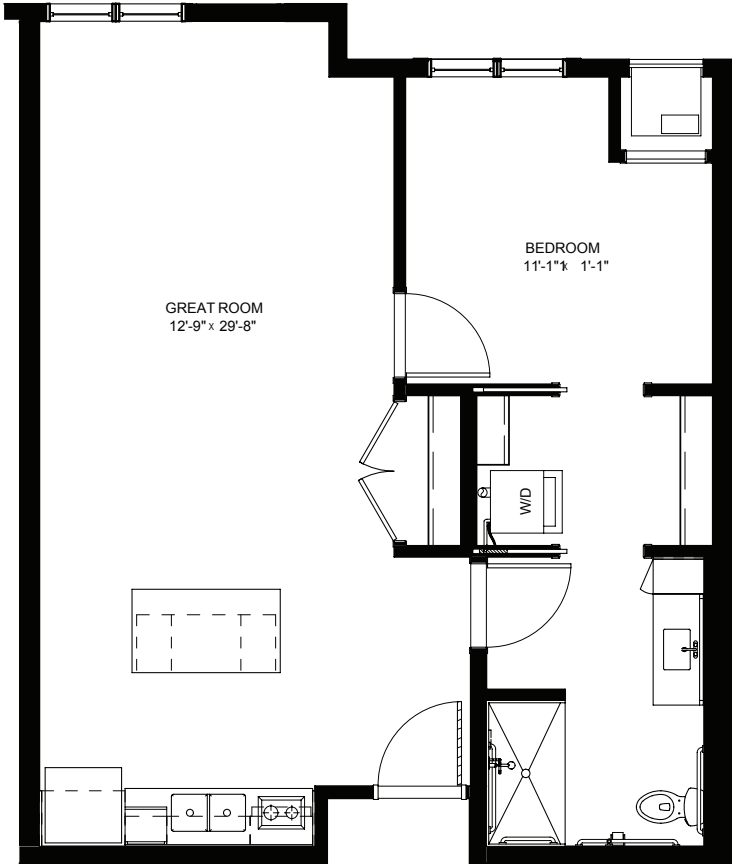

**One Bedroom - 725 sq ft**

Residency numbers: 348, 448

*Floor plans are for general reference only and are not to scale.*

**LEGENDS**  
ON LAKE LORRAINE

[legendsonlakelorraine.org](http://legendsonlakelorraine.org)