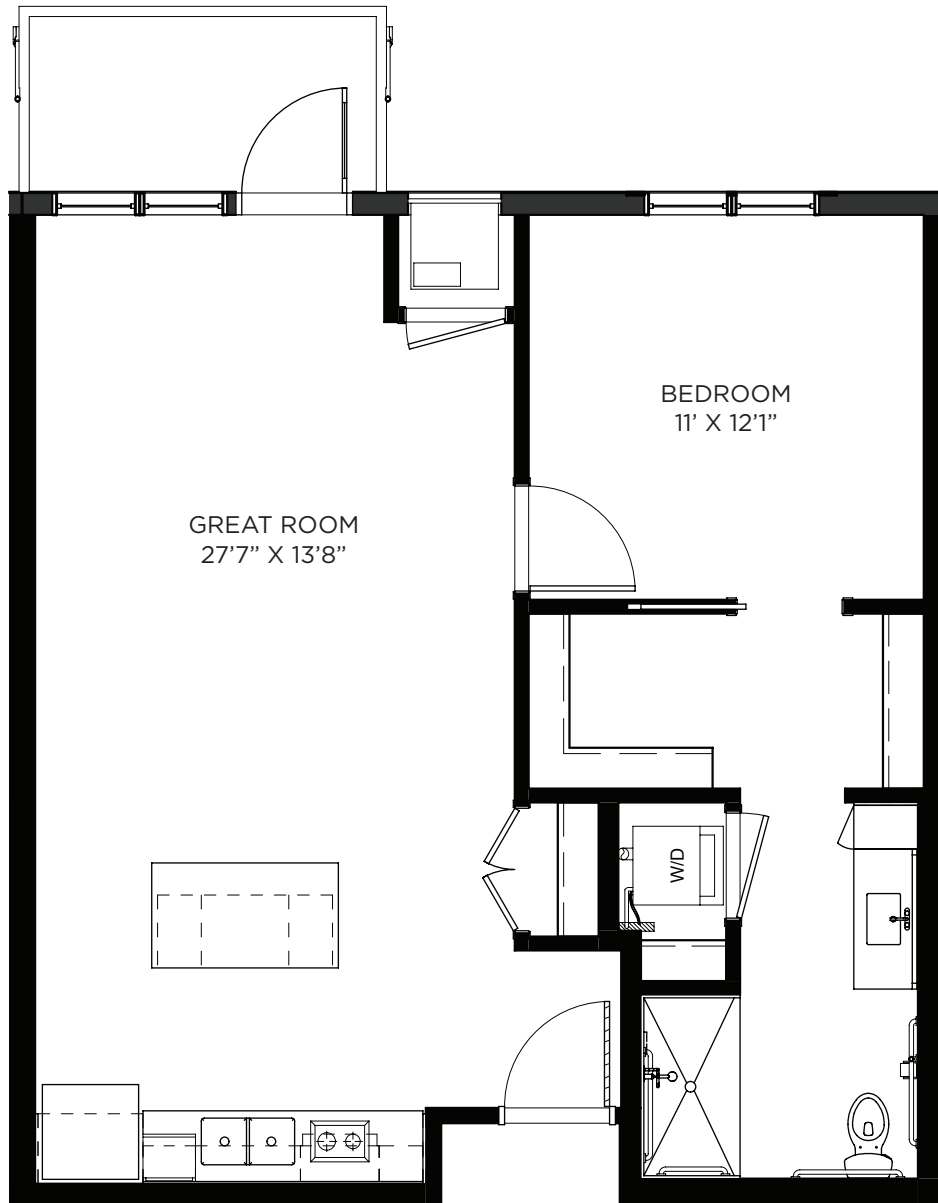

LEGENDS

ON LAKE LORRAINE

One Bedroom - 725 sq ft

Residency number: 423A

Floor plans are for general reference only and are not to scale.

LEGENDS

ON LAKE LORRAINE

One Bedroom - 728 sq ft

LEGENDS

ON LAKE LORRAINE

One Bedroom / Balcony - 675 sq ft

Residency numbers: 213, 313

Floor plans are for general reference only and are not to scale.

LEGENDS

ON LAKE LORRAINE

One Bedroom / Balcony - 680 - 699 sq ft

Floor plans are for general reference only and are not to scale.

LEGENDS

ON LAKE LORRAINE

One Bedroom / Balcony - 696 sq ft

Residency number: 220

Floor plans are for general reference only and are not to scale.

LEGENDS

ON LAKE LORRAINE

One Bedroom / Balcony - 717 sq ft

Residency numbers: 211, 311

Floor plans are for general reference only and are not to scale.

LEGENDS

ON LAKE LORRAINE

One Bedroom / Balcony - 728 sq ft