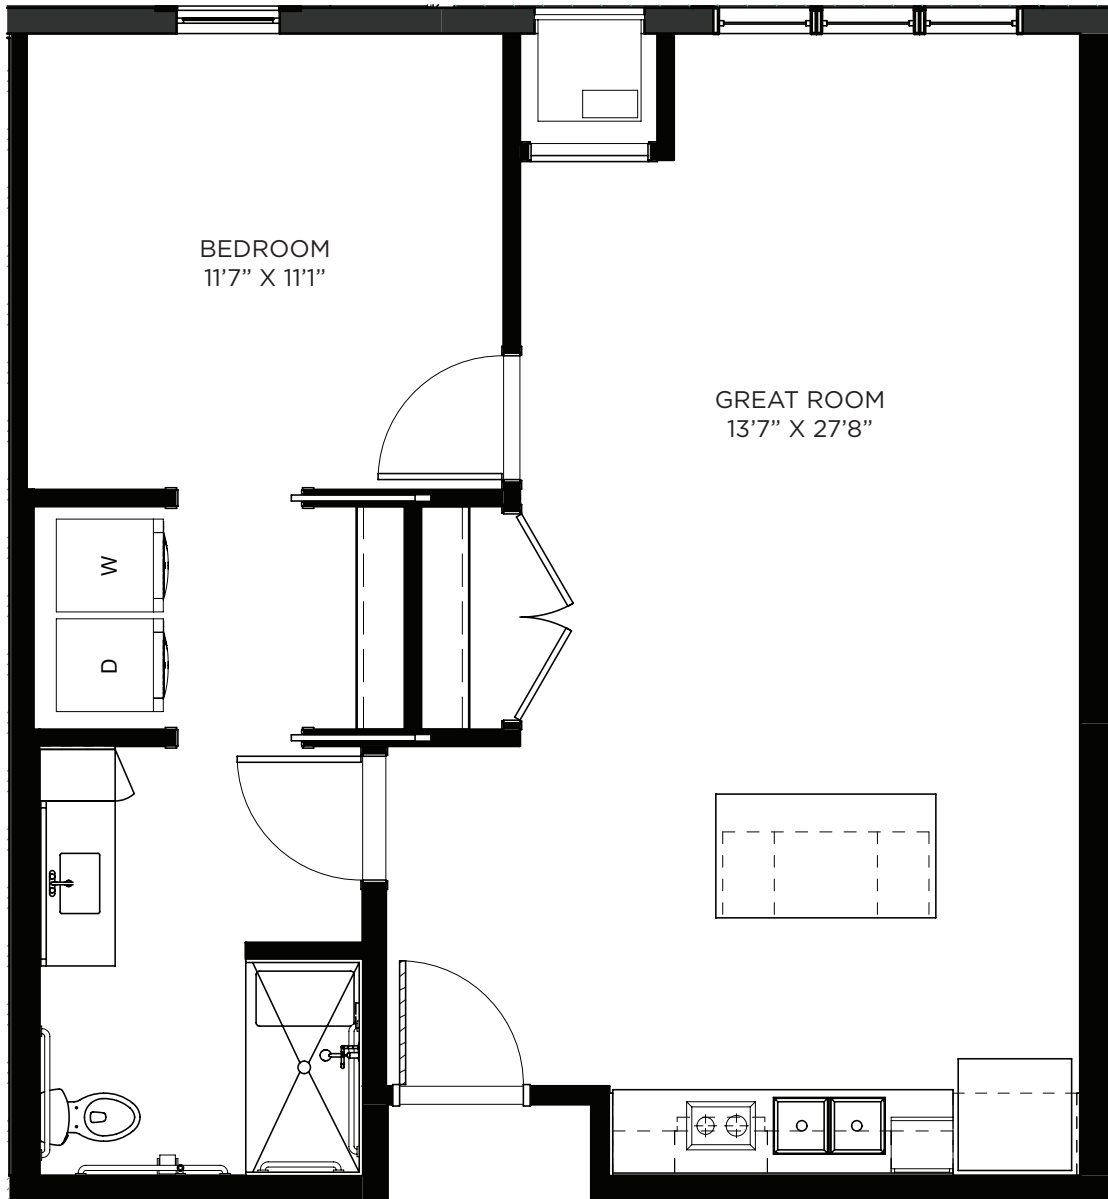

LEGENDS

ON LAKE LORRAINE

One Bedroom - 680-699 sq ft

Residency numbers: 107, 206, 219, 254, 306, 336, 354, 406, 418, 454

Floor plans are for general reference only and are not to scale.

LEGENDS

ON LAKE LORRAINE

One Bedroom - 717 sq ft

Residency number: 411

Floor plans are for general reference only and are not to scale.

LEGENDS

ON LAKE LORRAINE

One Bedroom - 725 sq ft

Residency numbers: 348, 448

Floor plans are for general reference only and are not to scale.

LEGENDS

ON LAKE LORRAINE

One Bedroom - 725 sq ft

Residency number: 423A

Floor plans are for general reference only and are not to scale.

LEGENDS

ON LAKE LORRAINE

One Bedroom - 728 sq ft

Residency numbers: 338, 339

Floor plans are for general reference only and are not to scale.

LEGENDS

ON LAKE LORRAINE

One Bedroom - 820 sq ft

Residency numbers: 331, 333

Floor plans are for general reference only and are not to scale.