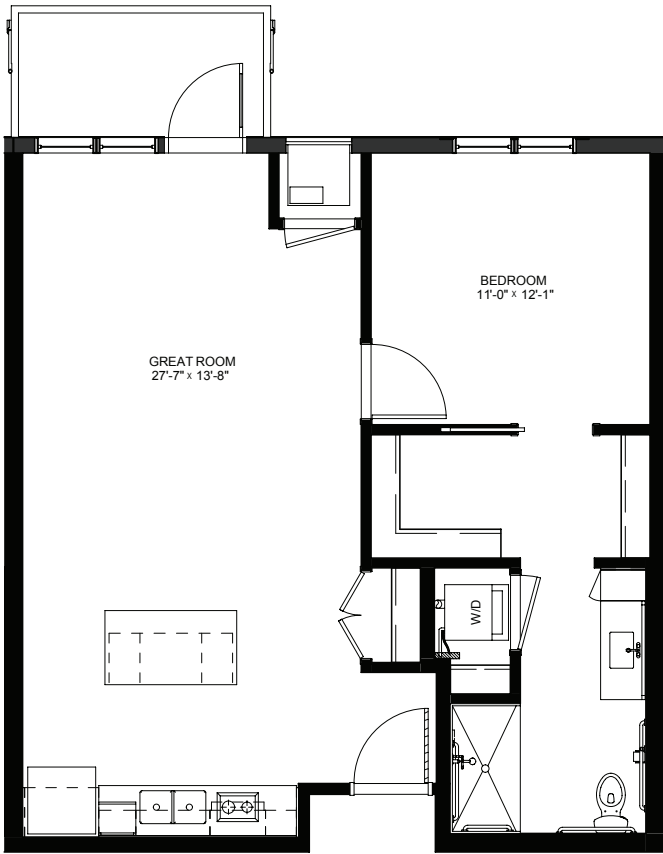

[legendsonlakelorraine.org](http://legendsonlakelorraine.org)

**One Bedroom with Balcony - 675 sq ft**

Residency numbers: 213, 313

*Floor plans are for general reference only and are not to scale.*

**LEGENDS**  
ON LAKE LORRAINE

## One Bedroom with Balcony - 682 sq ft

Residency numbers: 344, 346, 444, 446

*Floor plans are for general reference only and are not to scale.*

**LEGENDS**  
ON LAKE LORRAINE

[legendsonlakelorraine.org](http://legendsonlakelorraine.org)

## One Bedroom with Balcony - 728 sq ft

Residency numbers: 438, 439

*Floor plans are for general reference only and are not to scale.*

**LEGENDS**  
ON LAKE LORRAINE

[legendsonlakelorraine.org](http://legendsonlakelorraine.org)