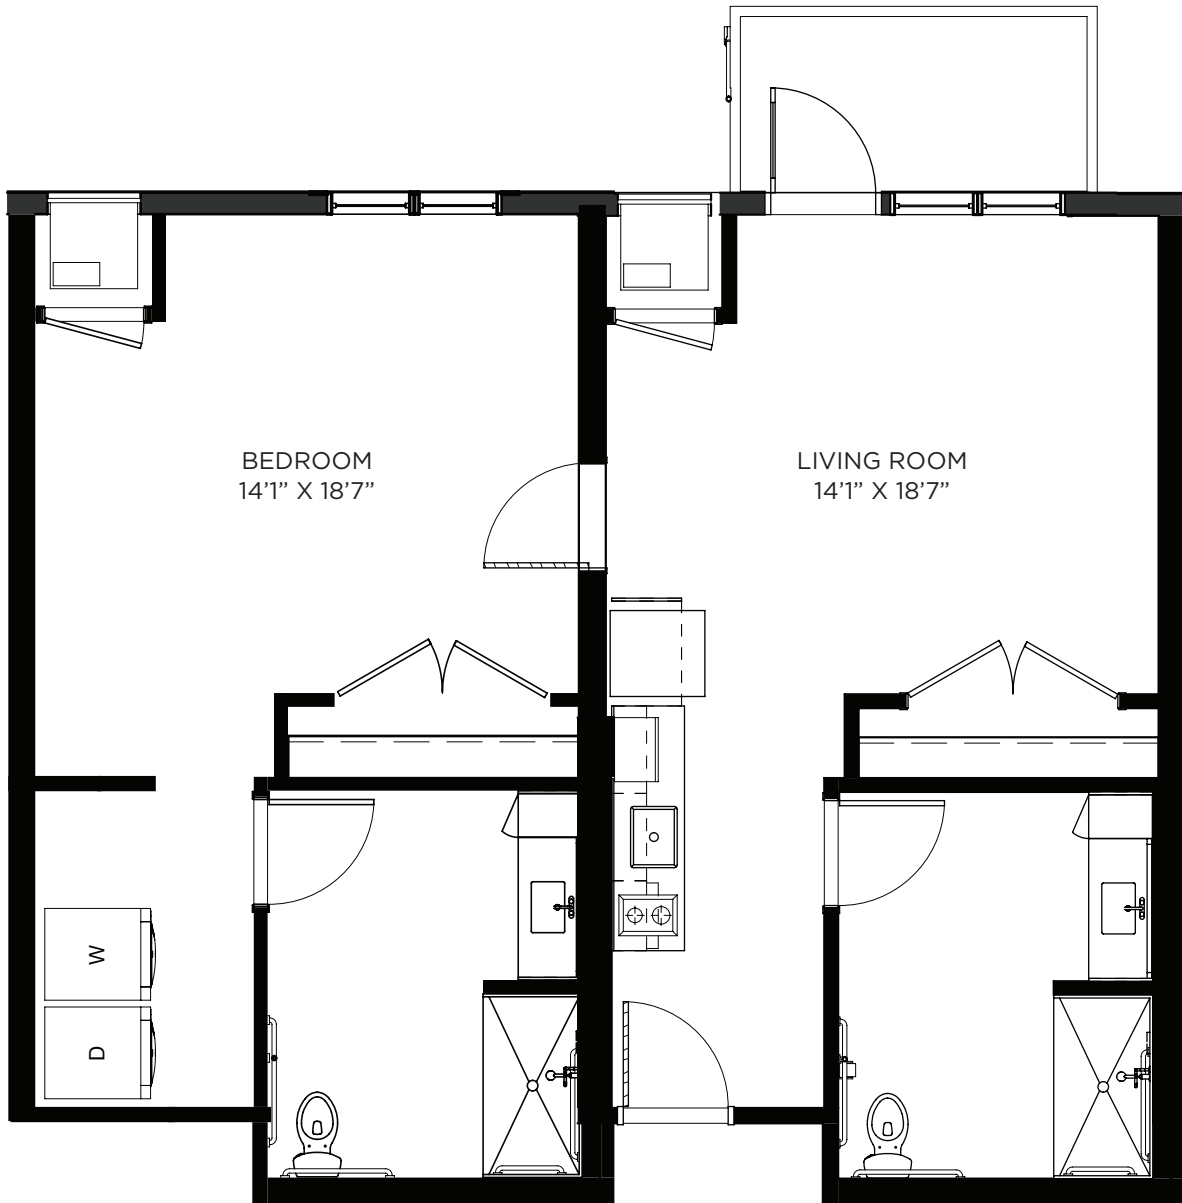

LEGENDS

ON LAKE LORRAINE

One Bedroom / Balcony - 847 sq ft

Residency number: 250

Floor plans are for general reference only and are not to scale.