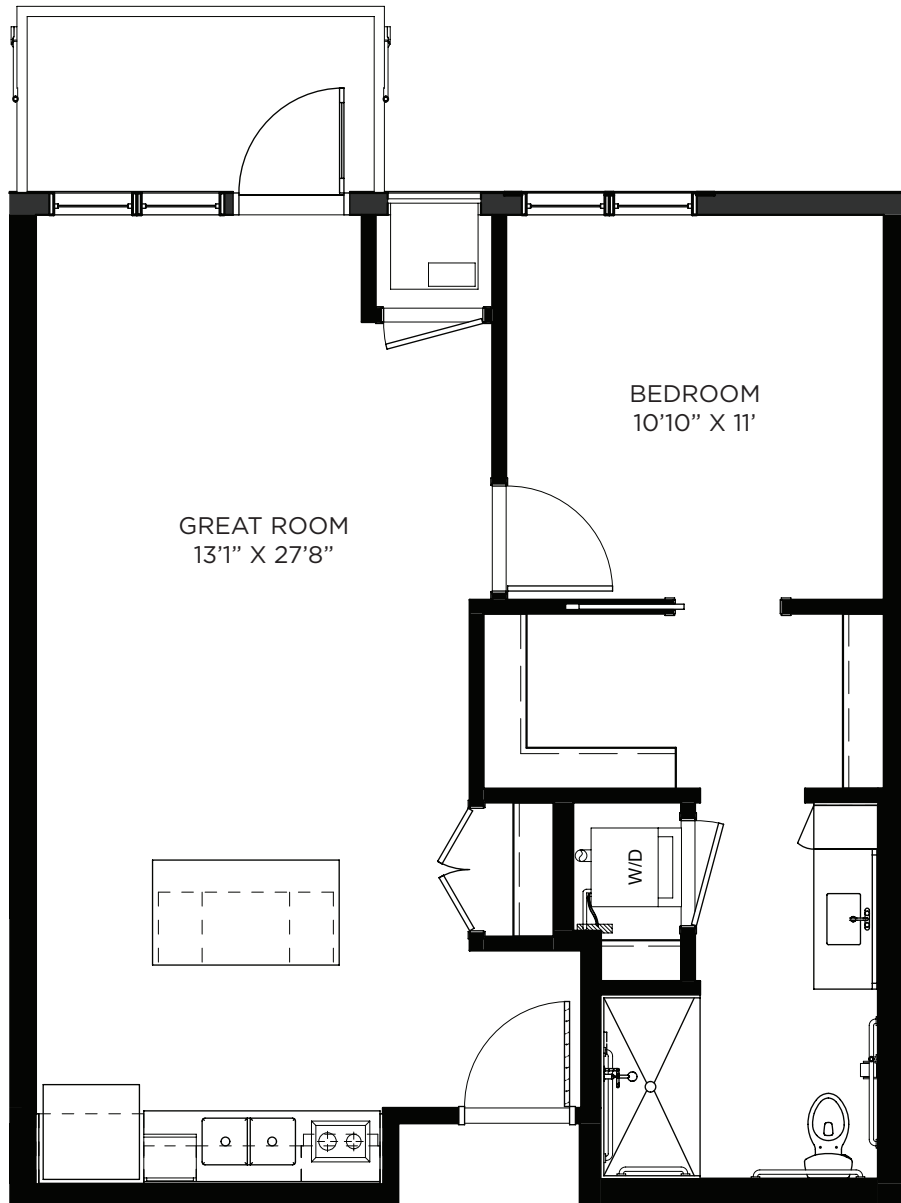

LEGENDS

ON LAKE LORRAINE

One Bedroom - 725 sq ft

Residency number: 423A

Floor plans are for general reference only and are not to scale.

LEGENDS

ON LAKE LORRAINE

One Bedroom - 728 sq ft

Residency numbers: 338, 339

Floor plans are for general reference only and are not to scale.

LEGENDS

ON LAKE LORRAINE

One Bedroom - 820 sq ft

Residency numbers: 331, 333

Floor plans are for general reference only and are not to scale.

LEGENDS

ON LAKE LORRAINE

One Bedroom / Balcony - 675 sq ft

Residency numbers: 213, 313

Floor plans are for general reference only and are not to scale.

LEGENDS

ON LAKE LORRAINE

One Bedroom / Balcony - 680 - 699 sq ft

Residency numbers: 207, 253, 307, 319, 320, 350, 353, 407, 419, 420, 450, 453

Floor plans are for general reference only and are not to scale.

LEGENDS

ON LAKE LORRAINE

One Bedroom / Balcony - 682 sq ft

Residency numbers: 344, 346, 444, 446