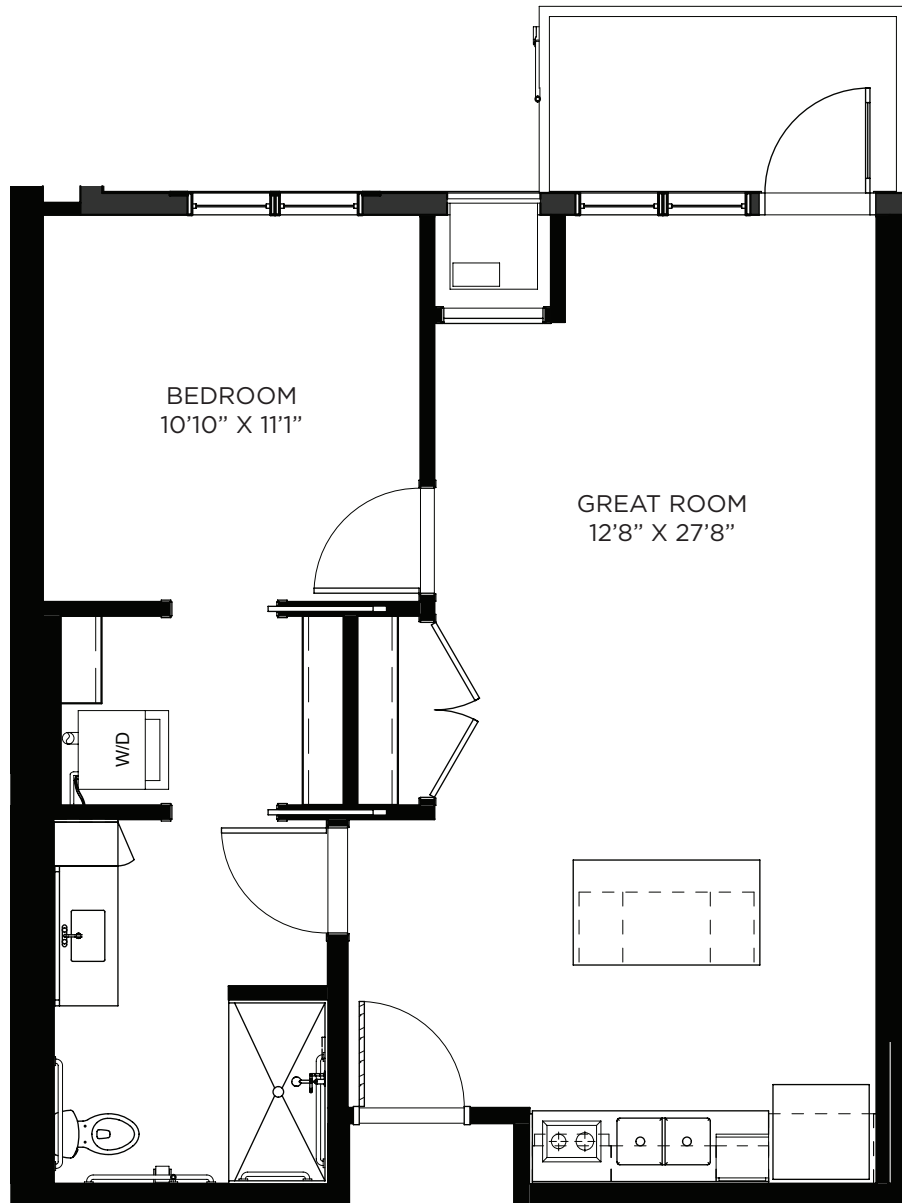

LEGENDS

ON LAKE LORRAINE

One Bedroom - 680-699 sq ft

Residency numbers: 107, 206, 219, 254, 306, 336, 354, 406, 418, 454

Floor plans are for general reference only and are not to scale.

LEGENDS

ON LAKE LORRAINE

LEGENDS

ON LAKE LORRAINE

One Bedroom - 725 sq ft

Residency number: 423A

Floor plans are for general reference only and are not to scale.

LEGENDS

ON LAKE LORRAINE

One Bedroom - 728 sq ft

Residency numbers: 338, 339

Floor plans are for general reference only and are not to scale.

LEGENDS

ON LAKE LORRAINE

One Bedroom - 820 sq ft

Residency numbers: 331, 333

Floor plans are for general reference only and are not to scale.

LEGENDS

ON LAKE LORRAINE

One Bedroom / Balcony - 675 sq ft

Residency numbers: 213, 313

Floor plans are for general reference only and are not to scale.

LEGENDS

ON LAKE LORRAINE

One Bedroom / Balcony - 680 - 699 sq ft