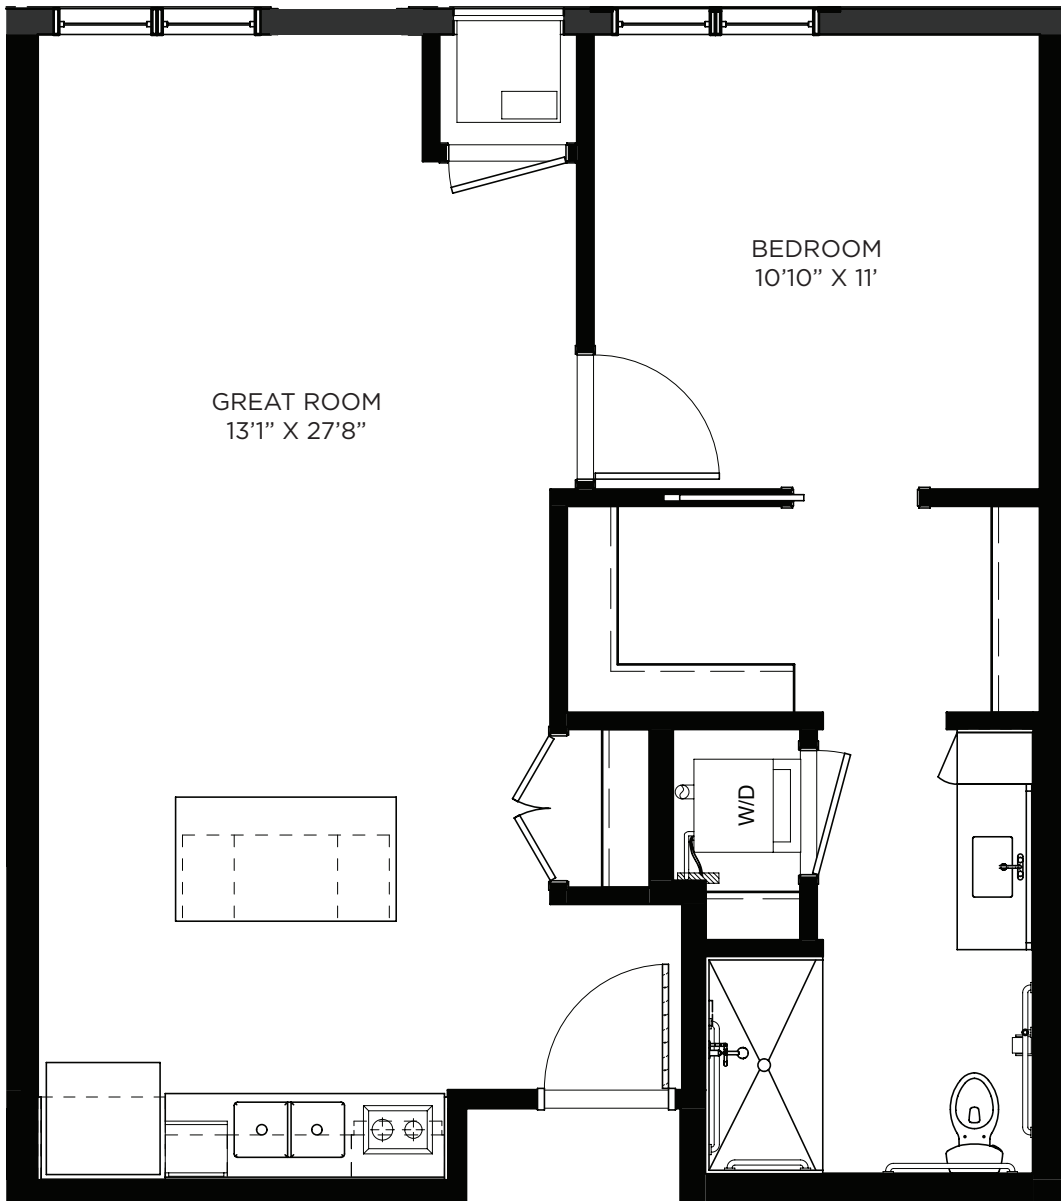

LEGENDS

ON LAKE LORRAINE

One Bedroom - 680-699 sq ft

Residency numbers: 107, 206, 219, 254, 306, 336, 354, 406, 418, 454

Floor plans are for general reference only and are not to scale.

LEGENDS

ON LAKE LORRAINE

One Bedroom - 717 sq ft

Residency number: 411

Floor plans are for general reference only and are not to scale.

LEGENDS

ON LAKE LORRAINE

One Bedroom - 725 sq ft

Residency numbers: 348, 448

Floor plans are for general reference only and are not to scale.

LEGENDS

ON LAKE LORRAINE

One Bedroom - 725 sq ft

Residency number: 423A

Floor plans are for general reference only and are not to scale.

LEGENDS

ON LAKE LORRAINE

One Bedroom - 728 sq ft

Residency numbers: 338, 339

Floor plans are for general reference only and are not to scale.

LEGENDS

ON LAKE LORRAINE

One Bedroom - 820 sq ft

Residency numbers: 331, 333

Floor plans are for general reference only and are not to scale.