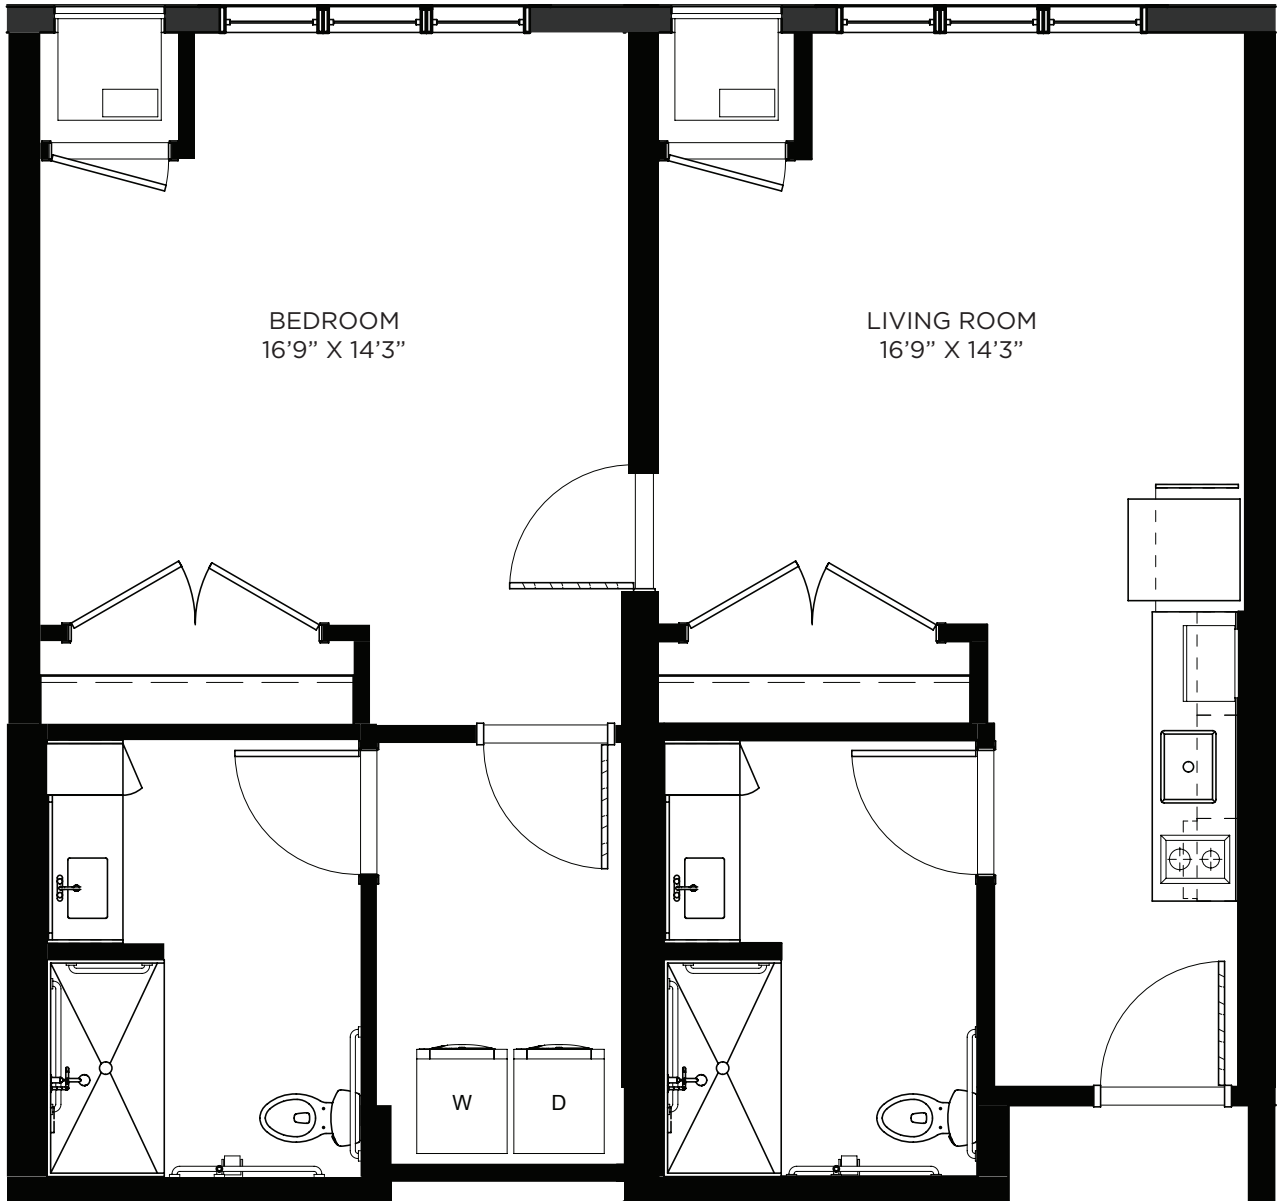

LEGENDS

ON LAKE LORRAINE

One Bedroom - 680-699 sq ft

Residency numbers: 107, 206, 219, 254, 306, 336, 354, 406, 418, 454

Floor plans are for general reference only and are not to scale.

LEGENDS

ON LAKE LORRAINE

One Bedroom - 717 sq ft

Residency number: 411

Floor plans are for general reference only and are not to scale.

LEGENDS

ON LAKE LORRAINE

One Bedroom - 725 sq ft

Residency numbers: 348, 448

Floor plans are for general reference only and are not to scale.

LEGENDS

ON LAKE LORRAINE

One Bedroom - 725 sq ft

Residency number: 423A

Floor plans are for general reference only and are not to scale.

LEGENDS

ON LAKE LORRAINE

One Bedroom - 728 sq ft

Residency numbers: 338, 339

Floor plans are for general reference only and are not to scale.

LEGENDS

ON LAKE LORRAINE

One Bedroom - 820 sq ft

Residency numbers: 331, 333

Floor plans are for general reference only and are not to scale.