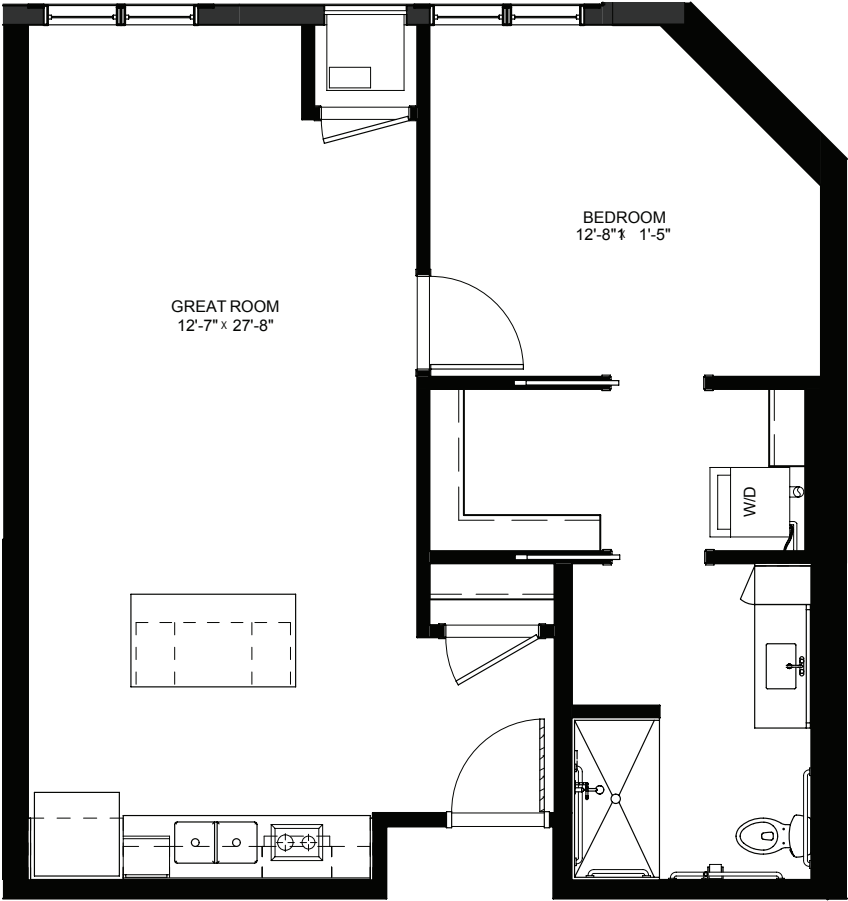

**One Bedroom - 656 sq ft**

Residency numbers: 345, 347, 445, 447

*Floor plans are for general reference only and are not to scale.*

**LEGENDS**  
ON LAKE LORRAINE

[legendsonlakelorraine.org](http://legendsonlakelorraine.org)