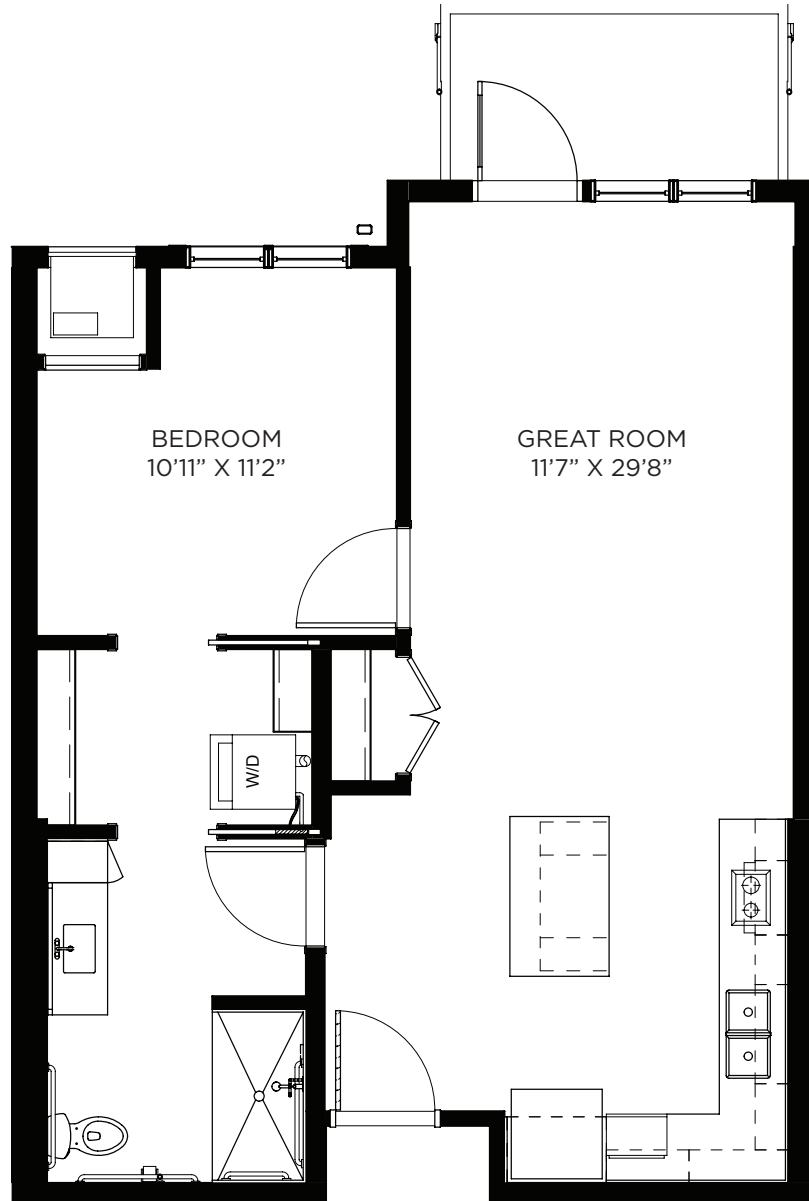

LEGENDS

ON LAKE LORRAINE

One Bedroom - 725 sq ft

Residency number: 423A

Floor plans are for general reference only and are not to scale.

LEGENDS

ON LAKE LORRAINE

One Bedroom - 728 sq ft

Residency numbers: 338, 339

Floor plans are for general reference only and are not to scale.

LEGENDS

ON LAKE LORRAINE

One Bedroom - 820 sq ft

Residency numbers: 331, 333

Floor plans are for general reference only and are not to scale.

LEGENDS

ON LAKE LORRAINE

One Bedroom / Balcony - 675 sq ft

Residency numbers: 213, 313

Floor plans are for general reference only and are not to scale.

LEGENDS

ON LAKE LORRAINE

One Bedroom / Balcony - 680 - 699 sq ft

Residency numbers: 207, 253, 307, 319, 320, 350, 353, 407, 419, 420, 450, 453

Floor plans are for general reference only and are not to scale.

LEGENDS

ON LAKE LORRAINE

One Bedroom / Balcony - 682 sq ft

Residency numbers: 344, 346, 444, 446