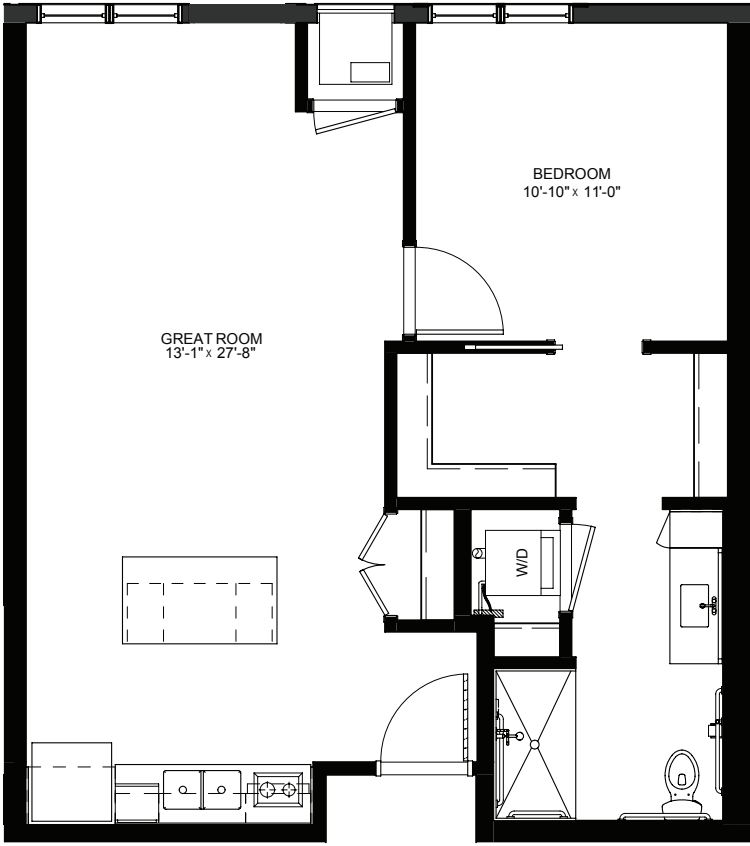

## One Bedroom with Balcony - 728 sq ft

Residency numbers: 438, 439

*Floor plans are for general reference only and are not to scale.*

**LEGENDS**  
ON LAKE LORRAINE

[legendsonlakelorraine.org](http://legendsonlakelorraine.org)