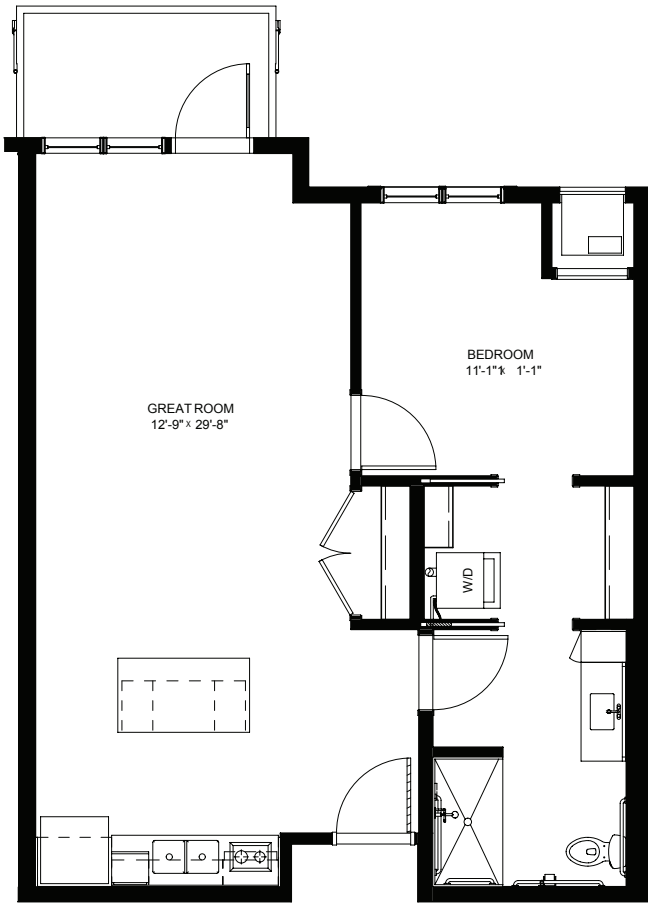

## One Bedroom with Balcony - 680 - 699 sq ft

Residency numbers: 207, 253, 307, 319, 320, 350, 353, 407, 419, 420, 436, 450, 453

*Floor plans are for general reference only and are not to scale.*

**LEGENDS**  
ON LAKE LORRAINE

[legendsonlakelorraine.org](http://legendsonlakelorraine.org)

**One Bedroom with Balcony - 717 sq ft**

Residency numbers: 211, 311

*Floor plans are for general reference only and are not to scale.*

**LEGENDS**  
ON LAKE LORRAINE

[legendsonlakelorraine.org](http://legendsonlakelorraine.org)

**One Bedroom with Balcony - 675 sq ft**

Residency numbers: 213, 313

*Floor plans are for general reference only and are not to scale.*

**LEGENDS**  
ON LAKE LORRAINE