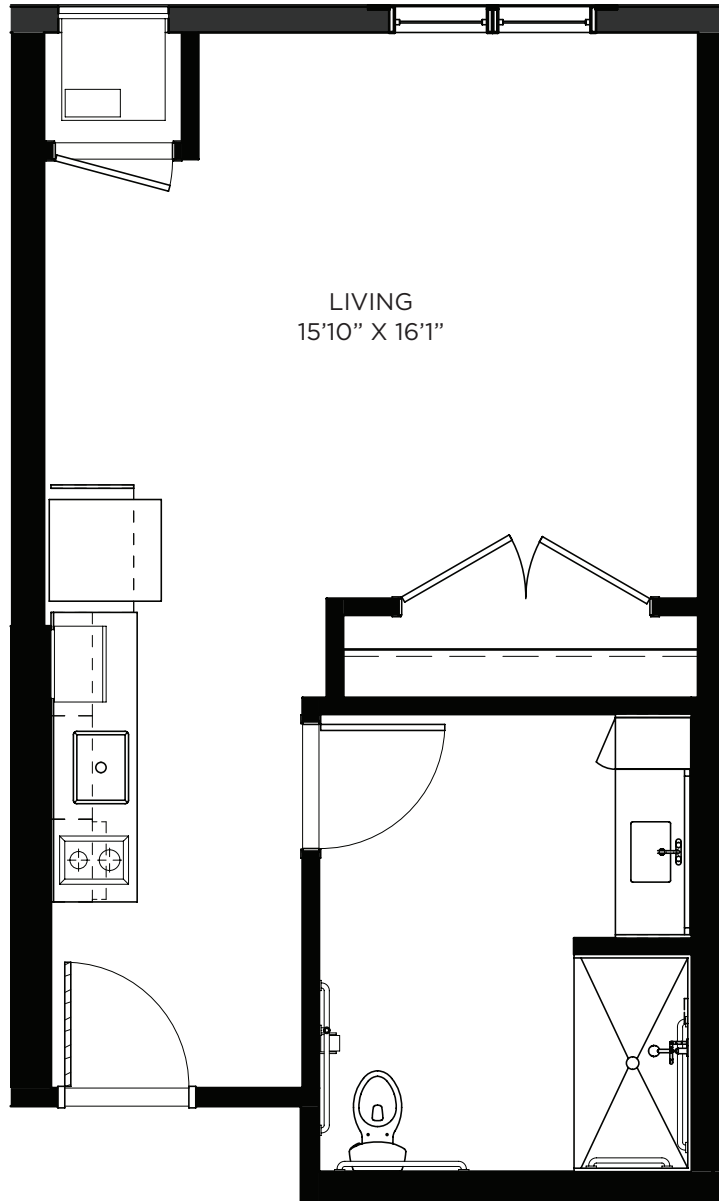

# LEGENDS

ON LAKE LORRAINE

**Studio - 416 sq ft**

Residency number: 201

*Floor plans are for general reference only and are not to scale.*

# LEGENDS

ON LAKE LORRAINE

**Studio - 445-455 sq ft**

Residency number: 248

*Floor plans are for general reference only and are not to scale.*