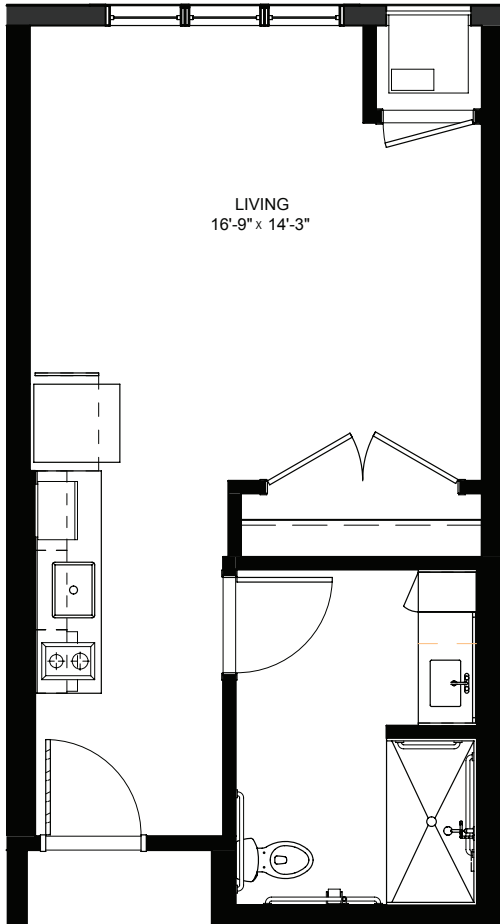

Studio - 445 sq ft

Residency number: 250

Floor plans are for general reference only and are not to scale.

LEGENDS
ON LAKE LORRAINE

legendsonlakelorraine.org

Studio with Balcony - 397-412 sq ft

Residency numbers: 316, 326

Floor plans are for general reference only and are not to scale.

LEGENDS
ON LAKE LORRAINE

legendsonlakelorraine.org

Studio with Balcony - 438 sq ft

Residency numbers: 341, 441

Floor plans are for general reference only and are not to scale.

LEGENDS
ON LAKE LORRAINE

legendsonlakelorraine.org

Studio - 416 sq ft

Residency number: 201

Floor plans are for general reference only and are not to scale.

LEGENDS
ON LAKE LORRAINE

legendsonlakelorraine.org

Studio - 397-412 sq ft

Residency numbers: 216, 327, 330, 331, 332, 333, 340, 433, 434, 435, 440

Floor plans are for general reference only and are not to scale.

LEGENDS
ON LAKE LORRAINE

legendsonlakelorraine.org