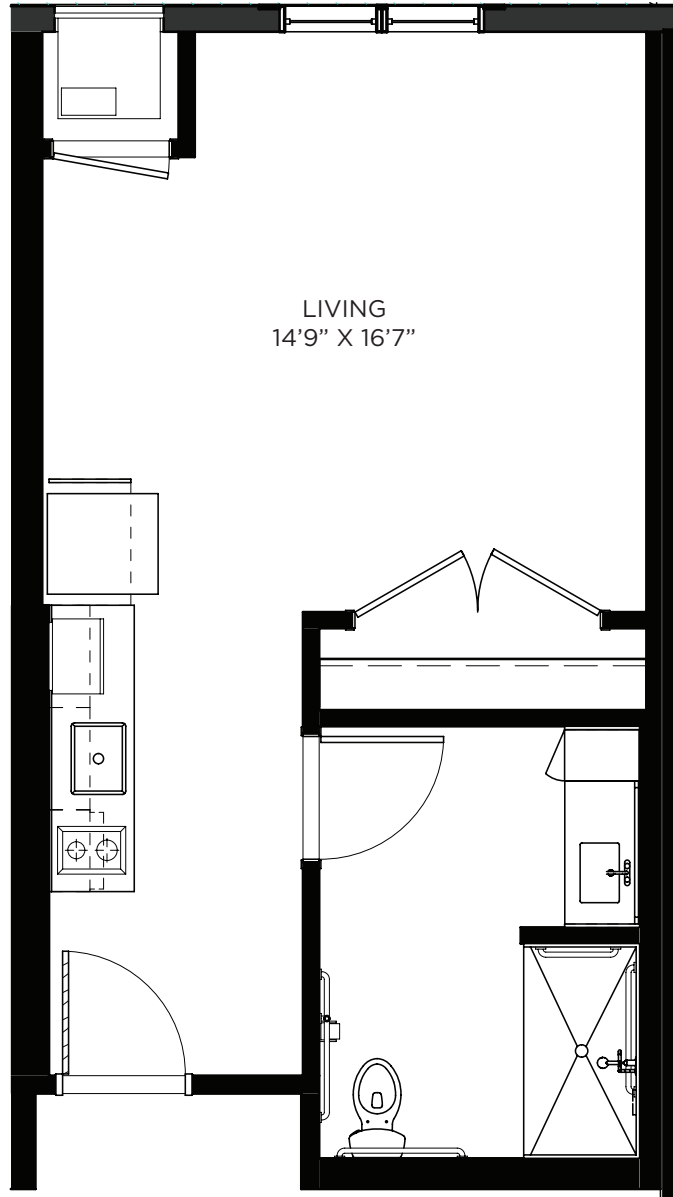

## Studio - 400 sq ft

Residency numbers: 223, 323

*Floor plans are for general reference only and are not to scale.*

# LEGENDS

ON LAKE LORRAINE

**Studio - 416 sq ft**

Residency number: 201

*Floor plans are for general reference only and are not to scale.*

# LEGENDS

ON LAKE LORRAINE

**Studio - 445-455 sq ft**

Residency number: 248

*Floor plans are for general reference only and are not to scale.*