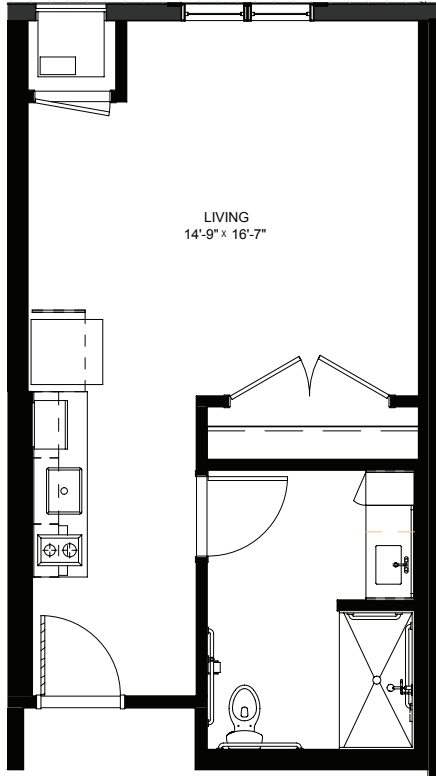

Studio - 445 sq ft

Residency number: 250

Floor plans are for general reference only and are not to scale.

LEGENDS
ON LAKE LORRAINE

legendsonlakelorraine.org

Studio with Balcony - 397-412 sq ft

Residency numbers: 316, 326

Floor plans are for general reference only and are not to scale.

LEGENDS
ON LAKE LORRAINE

legendsonlakelorraine.org

Studio with Balcony - 438 sq ft

Residency numbers: 341, 441

Floor plans are for general reference only and are not to scale.

LEGENDS
ON LAKE LORRAINE

legendsonlakelorraine.org

Studio - 416 sq ft

Residency number: 201

Floor plans are for general reference only and are not to scale.

LEGENDS
ON LAKE LORRAINE

legendsonlakelorraine.org

Studio - 397-412 sq ft

Residency numbers: 216, 327, 330, 331, 332, 333, 340, 433, 434, 435, 440

Floor plans are for general reference only and are not to scale.

LEGENDS
ON LAKE LORRAINE

legendsonlakelorraine.org