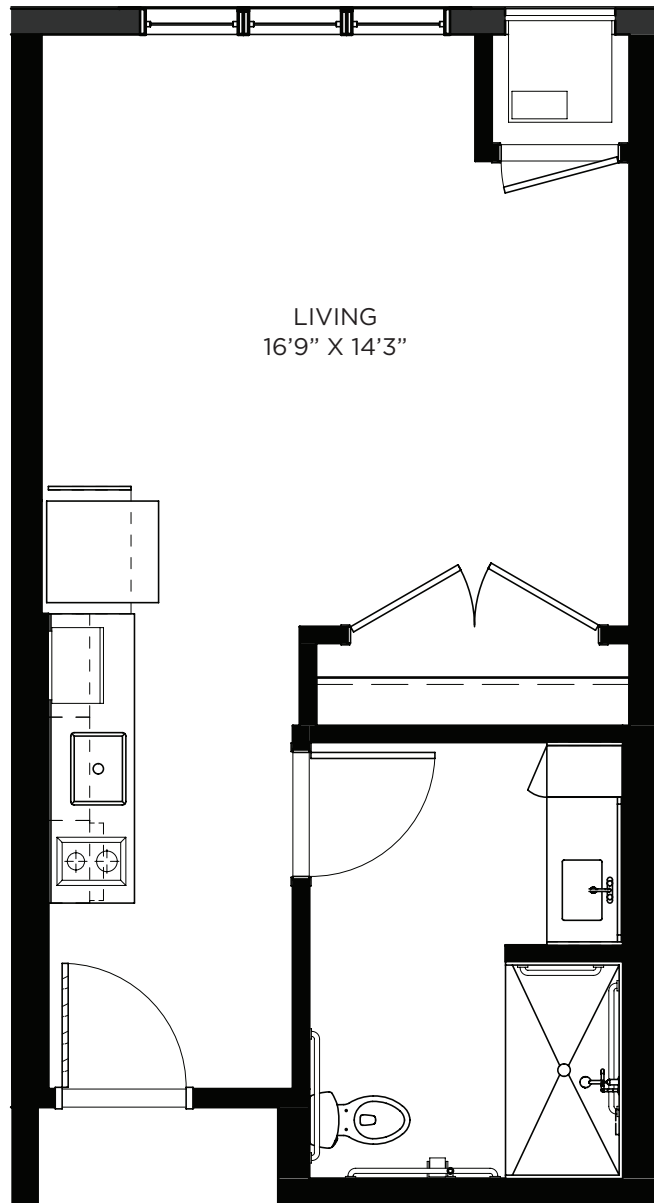

## Studio - 397-412 sq ft

Residency numbers: 327, 330, 337A, 340, 433, 434, 435, 440

*Floor plans are for general reference only and are not to scale.*

# LEGENDS

ON LAKE LORRAINE

**Studio - 416 sq ft**

Residency number: 201

*Floor plans are for general reference only and are not to scale.*