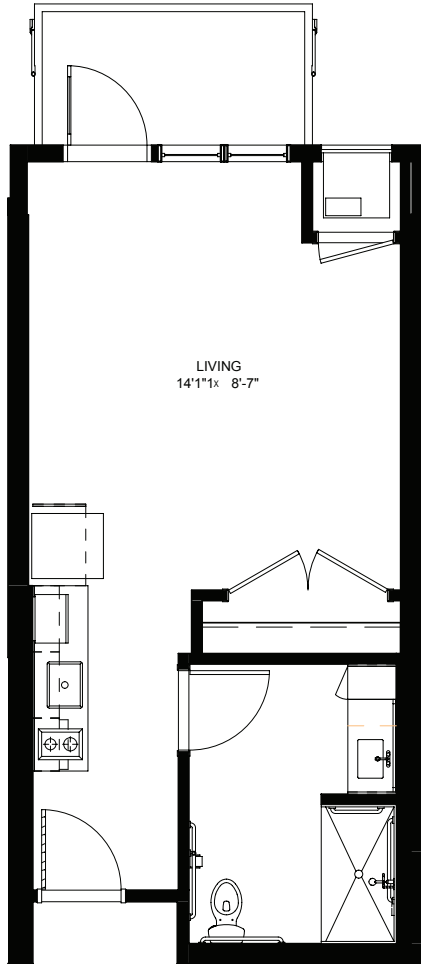

Studio - 445 sq ft

Residency number: 250

Floor plans are for general reference only and are not to scale.

LEGENDS
ON LAKE LORRAINE

legendsonlakelorraine.org

Studio with Balcony - 397-412 sq ft

Residency numbers: 316, 326

Floor plans are for general reference only and are not to scale.

LEGENDS
ON LAKE LORRAINE

legendsonlakelorraine.org

Studio with Balcony - 438 sq ft

Residency numbers: 341, 441

Floor plans are for general reference only and are not to scale.

LEGENDS
ON LAKE LORRAINE

legendsonlakelorraine.org

Studio - 416 sq ft

Residency number: 201

Floor plans are for general reference only and are not to scale.

LEGENDS
ON LAKE LORRAINE

legendsonlakelorraine.org