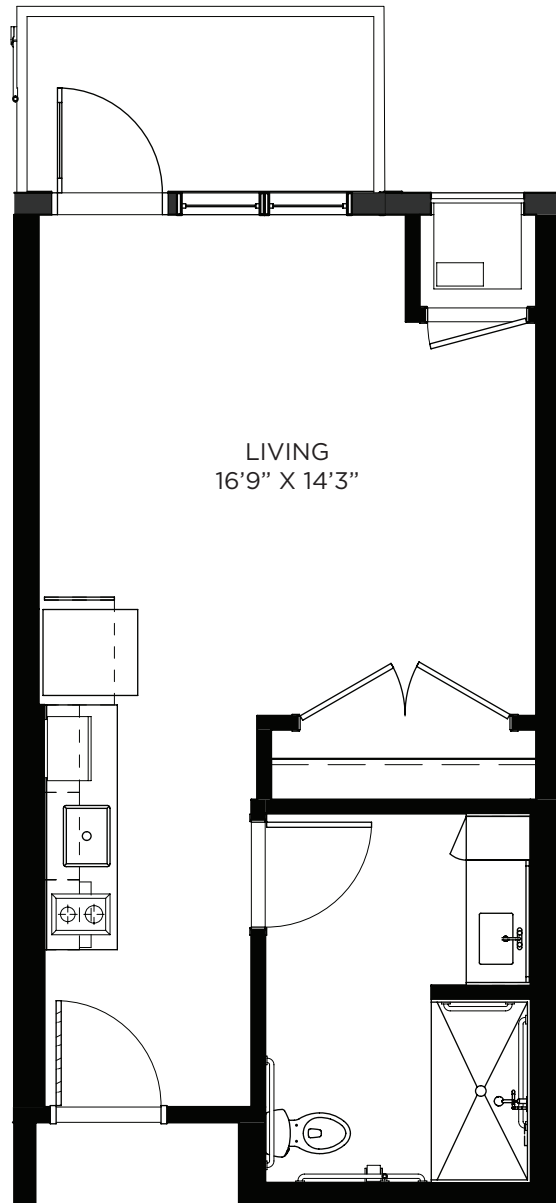

LEGENDS

ON LAKE LORRAINE

Studio / Balcony - 397-412 sq ft

Residency numbers: 316, 326

Floor plans are for general reference only and are not to scale.