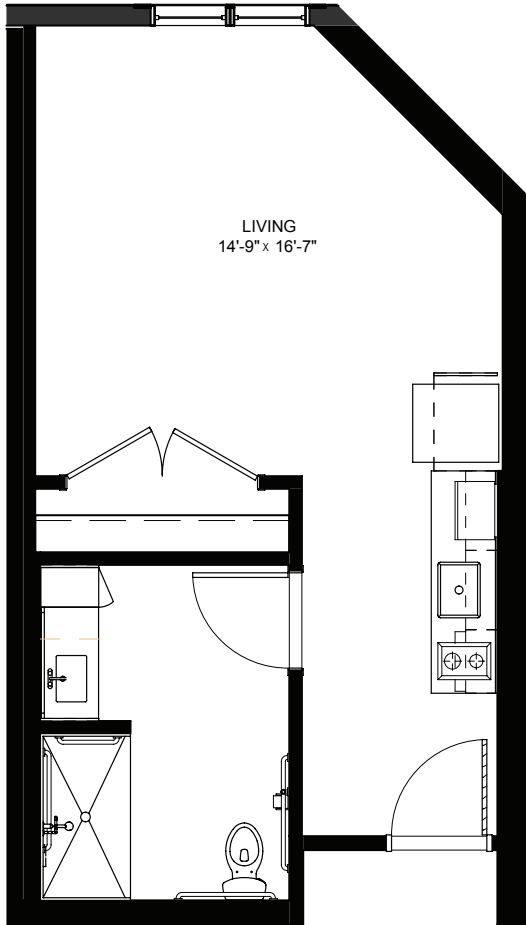

LEGENDS
ON LAKE LORRAINE

legendsonlakelorraine.org

Studio - 416 sq ft

Residency number: 201

Floor plans are for general reference only and are not to scale.

LEGENDS
ON LAKE LORRAINE

legendsonlakelorraine.org

Studio - 397-412 sq ft

Residency numbers: 216, 327, 330, 331, 332, 333, 340, 433, 434, 435, 440

Floor plans are for general reference only and are not to scale.

LEGENDS
ON LAKE LORRAINE

legendsonlakelorraine.org

Studio - 400 sq ft

Residency numbers: 223, 323

Floor plans are for general reference only and are not to scale.

LEGENDS
ON LAKE LORRAINE

legendsonlakelorraine.org

Studio - 445-455 sq ft

Residency numbers: 248, 249