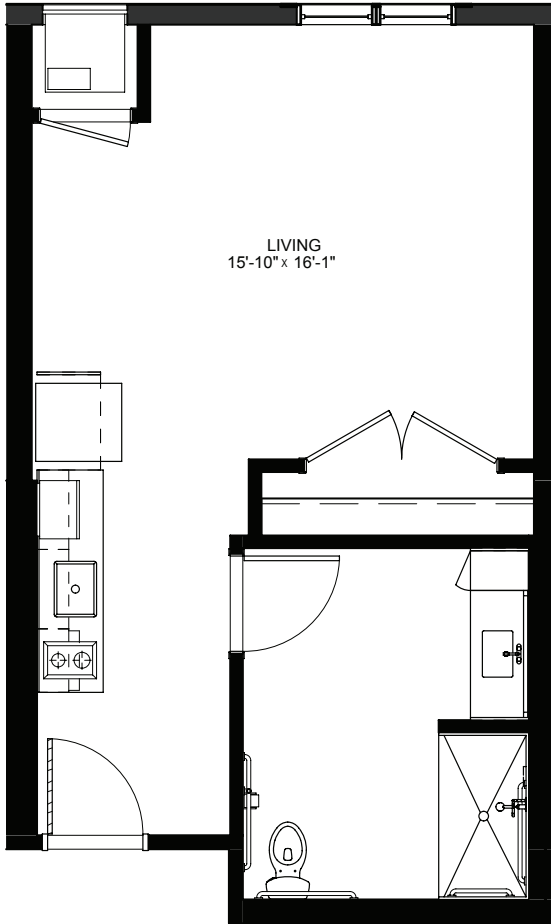

Studio - 400 sq ft

Residency numbers: 223, 323

Floor plans are for general reference only and are not to scale.

LEGENDS
ON LAKE LORRAINE

legendsonlakelorraine.org

Studio - 445-455 sq ft

Residency numbers: 248, 249

Floor plans are for general reference only and are not to scale.

LEGENDS
ON LAKE LORRAINE

legendsonlakelorraine.org