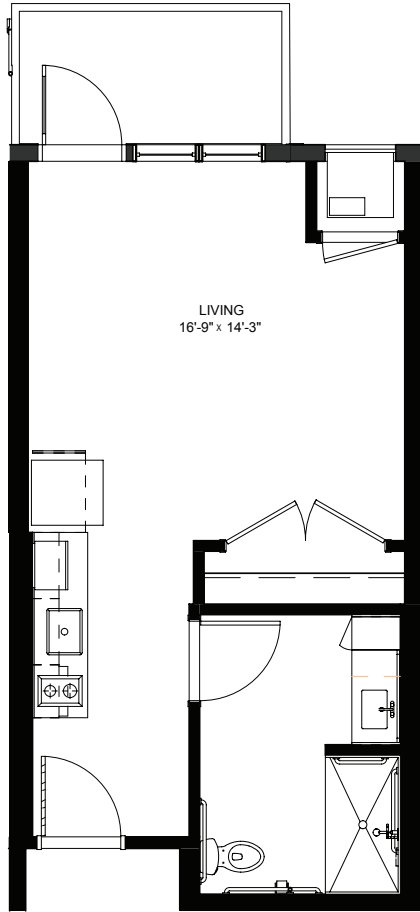

Studio - 445 sq ft

Residency number: 250

Floor plans are for general reference only and are not to scale.

LEGENDS
ON LAKE LORRAINE

legendsonlakelorraine.org

Studio with Balcony - 397-412 sq ft

Residency numbers: 316, 326

Floor plans are for general reference only and are not to scale.

LEGENDS
ON LAKE LORRAINE

legendsonlakelorraine.org

Studio with Balcony - 438 sq ft

Residency numbers: 341, 441

Floor plans are for general reference only and are not to scale.

LEGENDS
ON LAKE LORRAINE

legendsonlakelorraine.org

Studio - 416 sq ft

Residency number: 201

Floor plans are for general reference only and are not to scale.

LEGENDS
ON LAKE LORRAINE

legendsonlakelorraine.org