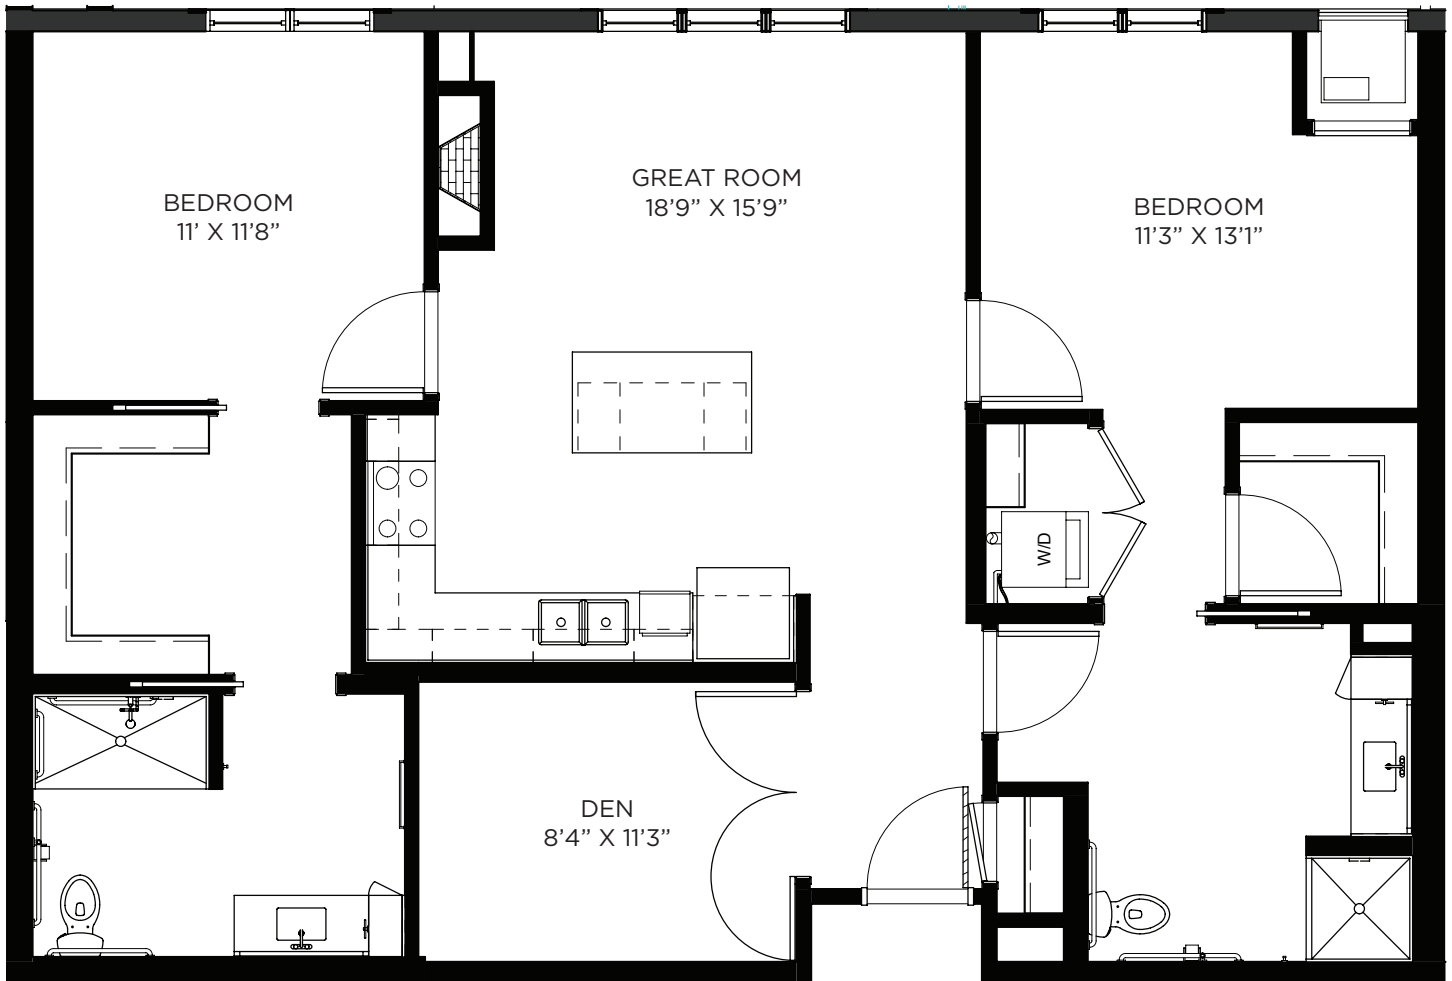

LEGENDS

ON LAKE LORRAINE

Two Bedroom / Den - 1168 sq ft

Residency numbers: 303, 403

Floor plans are for general reference only and are not to scale.

LEGENDS

ON LAKE LORRAINE

Two Bedroom / Den - 1175 sq ft

Residency number: 404

Floor plans are for general reference only and are not to scale.

LEGENDS

ON LAKE LORRAINE

Two Bedroom / Den - 1225 sq ft

Residency numbers: 204, 304

Floor plans are for general reference only and are not to scale.

LEGENDS

ON LAKE LORRAINE

Two Bedroom / Den / Balcony - 1234 sq ft

Residency number: 329

Floor plans are for general reference only and are not to scale.