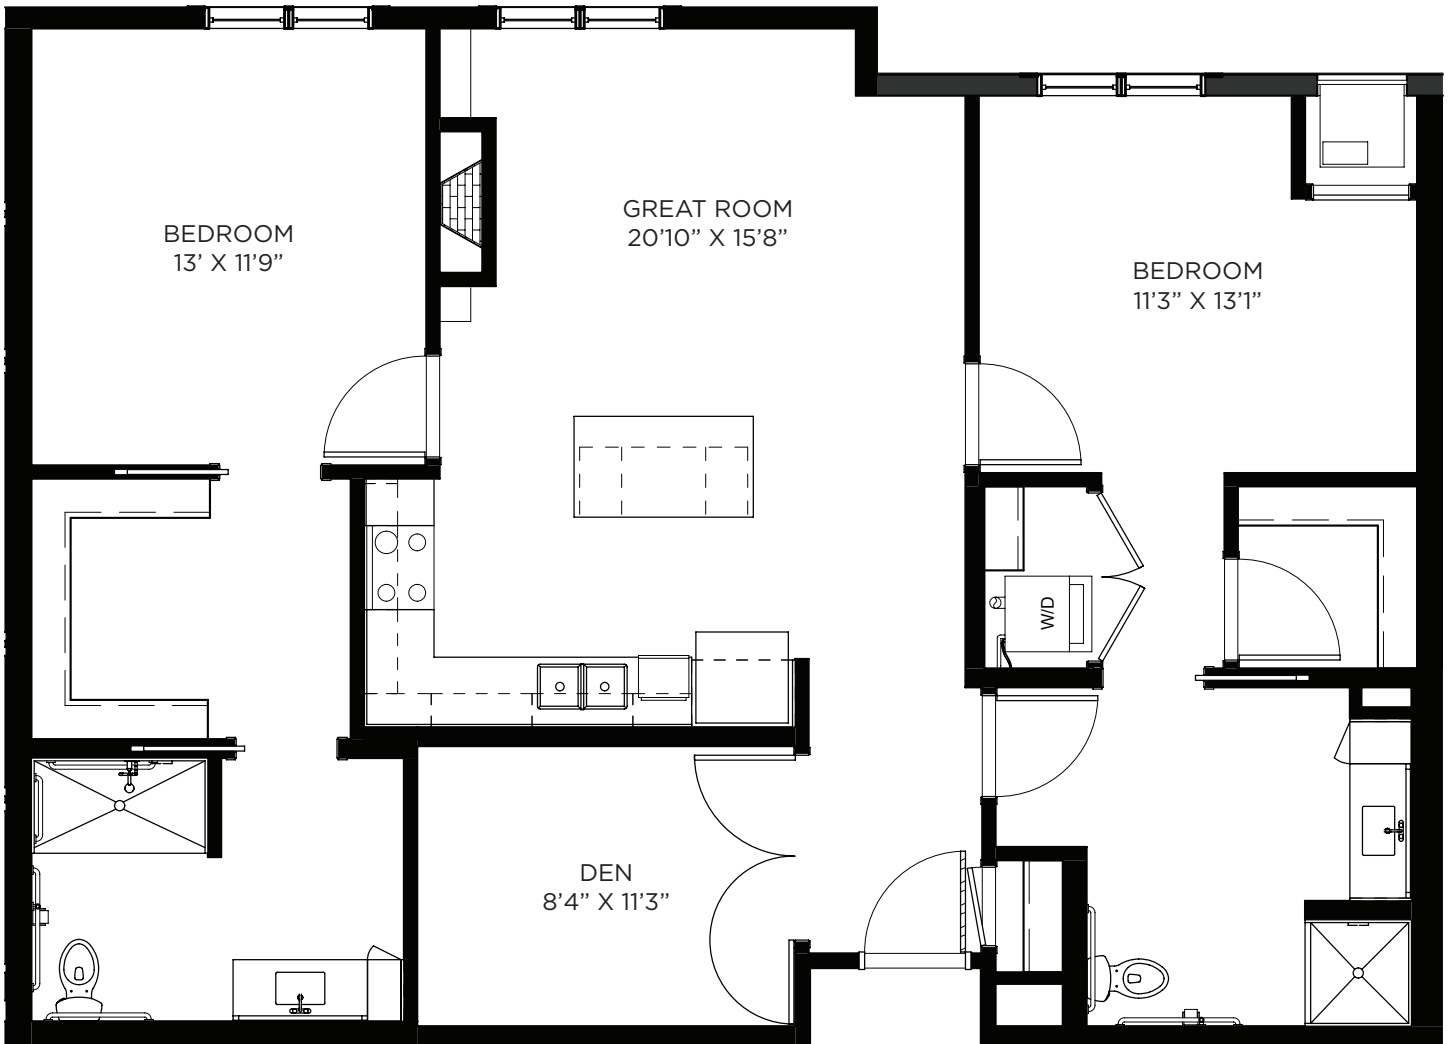

LEGENDS

ON LAKE LORRAINE

Two Bedroom / Den - 1168 sq ft

Residency numbers: 303, 403

Floor plans are for general reference only and are not to scale.

LEGENDS

ON LAKE LORRAINE

Two Bedroom / Den - 1175 sq ft

Residency number: 404

Floor plans are for general reference only and are not to scale.

LEGENDS

ON LAKE LORRAINE

Two Bedroom / Den - 1225 sq ft

Residency numbers: 204, 304

Floor plans are for general reference only and are not to scale.

LEGENDS

ON LAKE LORRAINE

Two Bedroom / Den / Balcony - 1234 sq ft

Residency number: 329

Floor plans are for general reference only and are not to scale.