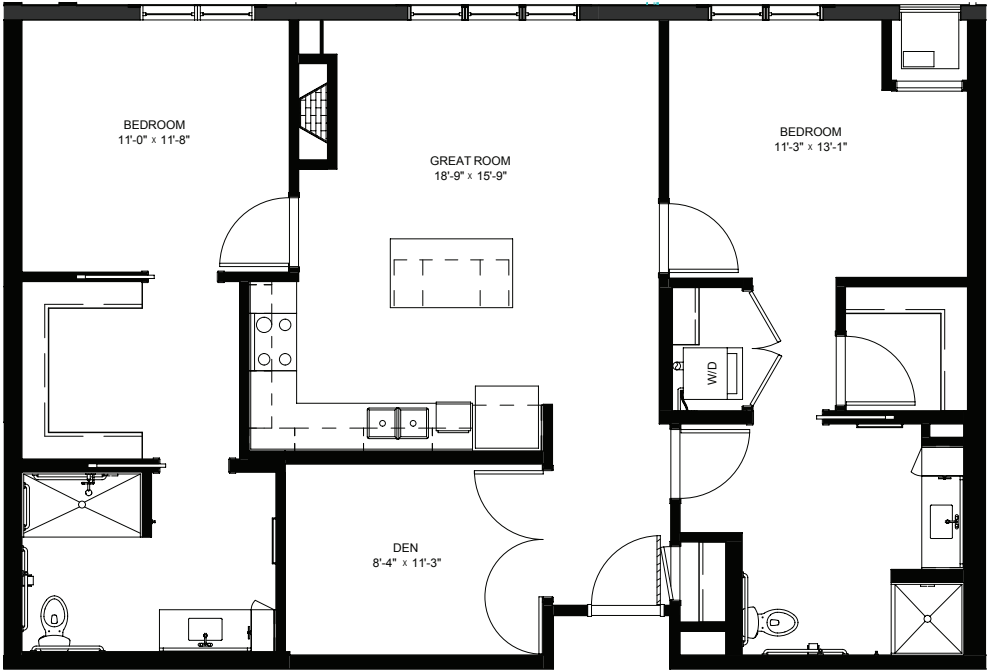

Two Bedroom / Den with Balcony - 1234 sq ft

Residency number: 329

Floor plans are for general reference only and are not to scale.

LEGENDS
ON LAKE LORRAINE

legendsonlakelorraine.org

Two Bedroom / Den - 1168 sq ft

Residency numbers: 303, 403

Floor plans are for general reference only and are not to scale.

LEGENDS
ON LAKE LORRAINE

legendsonlakelorraine.org

Two Bedroom / Den - 1225 sq ft

Residency numbers: 204, 304

Floor plans are for general reference only and are not to scale.

LEGENDS
ON LAKE LORRAINE

legendsonlakelorraine.org

Two Bedroom / Den - 1175 sq ft

Residency number: 404

Floor plans are for general reference only and are not to scale.

LEGENDS
ON LAKE LORRAINE

legendsonlakelorraine.org