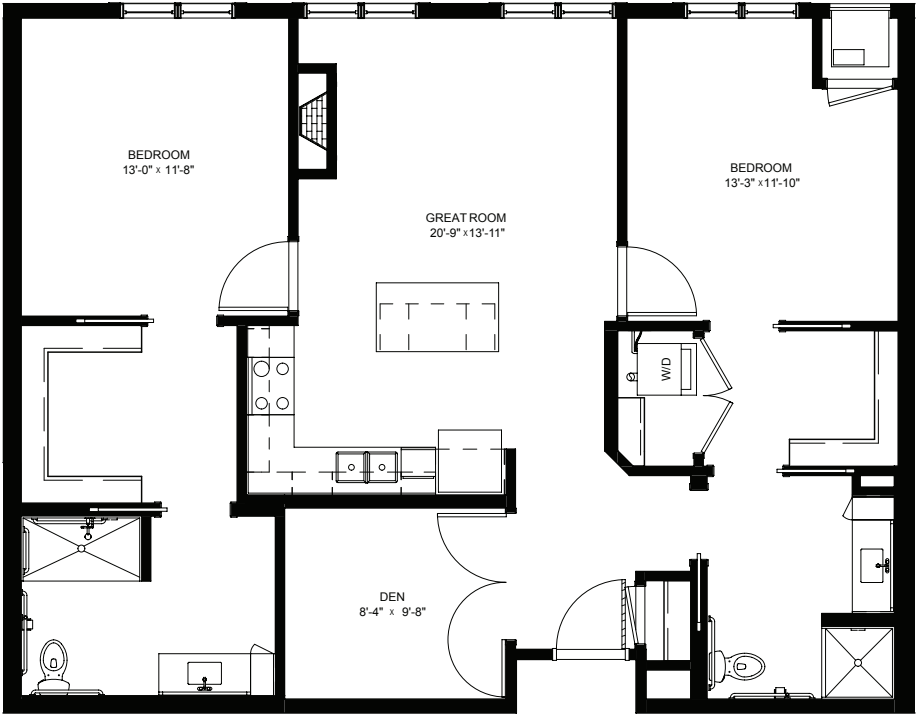

Two Bedroom / Den with Balcony - 1234 sq ft

Residency number: 329

Floor plans are for general reference only and are not to scale.

LEGENDS
ON LAKE LORRAINE

legendsonlakelorraine.org

Two Bedroom / Den - 1168 sq ft

Residency numbers: 303, 403

Floor plans are for general reference only and are not to scale.

LEGENDS
ON LAKE LORRAINE

legendsonlakelorraine.org

Two Bedroom / Den - 1225 sq ft

Residency numbers: 204, 304

Floor plans are for general reference only and are not to scale.

LEGENDS
ON LAKE LORRAINE

legendsonlakelorraine.org

Two Bedroom / Den - 1175 sq ft

Residency number: 404

Floor plans are for general reference only and are not to scale.

LEGENDS
ON LAKE LORRAINE

legendsonlakelorraine.org