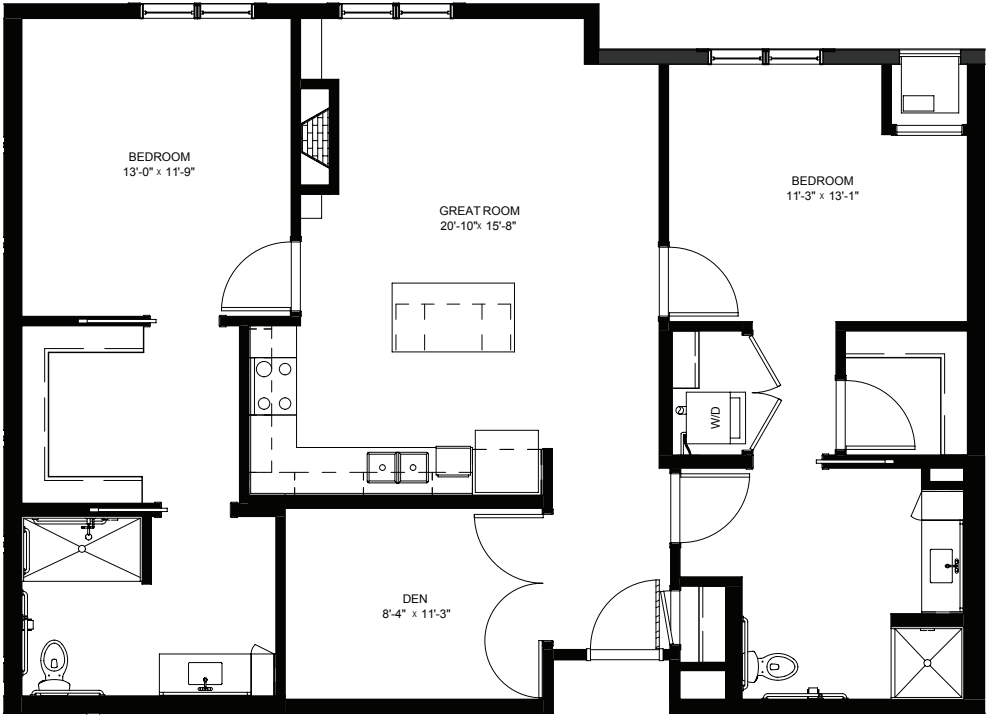

Two Bedroom / Den with Balcony - 1234 sq ft

Residency number: 329

Floor plans are for general reference only and are not to scale.

LEGENDS
ON LAKE LORRAINE

legendsonlakelorraine.org

Two Bedroom / Den - 1168 sq ft

Residency numbers: 303, 403

Floor plans are for general reference only and are not to scale.

LEGENDS
ON LAKE LORRAINE

legendsonlakelorraine.org

Two Bedroom / Den - 1225 sq ft

Residency numbers: 204, 304

Floor plans are for general reference only and are not to scale.

LEGENDS
ON LAKE LORRAINE

legendsonlakelorraine.org

Two Bedroom / Den - 1175 sq ft

Residency number: 404

Floor plans are for general reference only and are not to scale.

LEGENDS
ON LAKE LORRAINE

legendsonlakelorraine.org