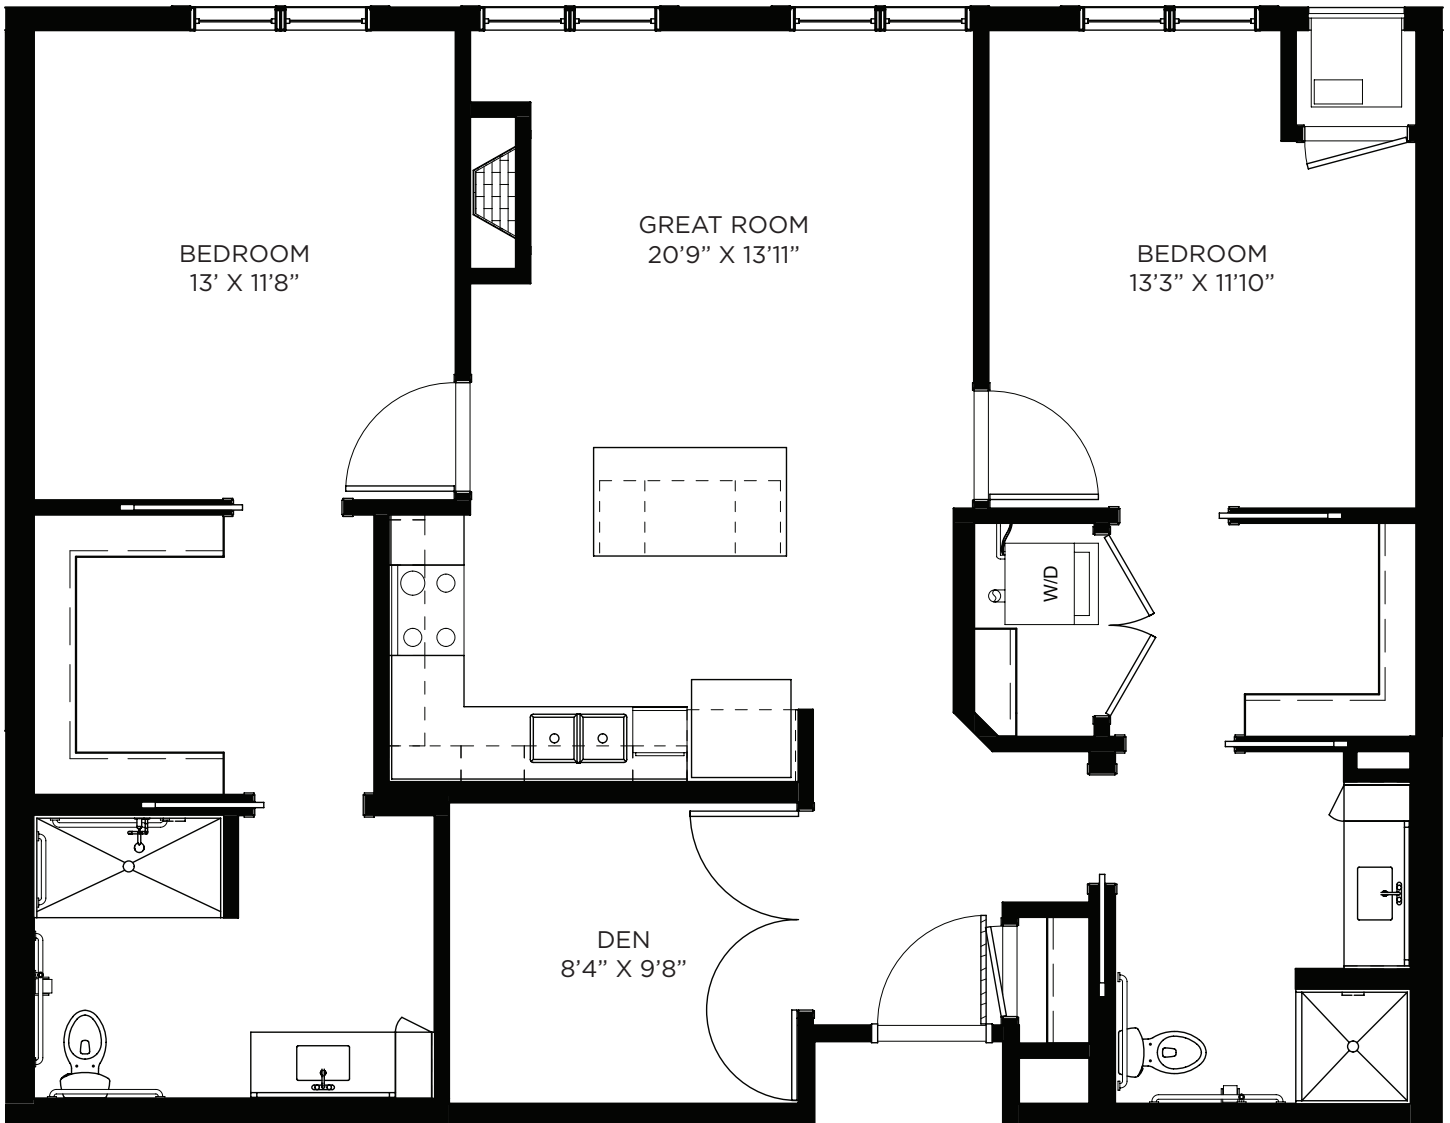

LEGENDS

ON LAKE LORRAINE

Two Bedroom / Den - 1168 sq ft

Residency numbers: 303, 403

Floor plans are for general reference only and are not to scale.

LEGENDS

ON LAKE LORRAINE

Two Bedroom / Den - 1175 sq ft

Residency number: 404

Floor plans are for general reference only and are not to scale.

LEGENDS

ON LAKE LORRAINE

Two Bedroom / Den - 1225 sq ft

Residency numbers: 204, 304

Floor plans are for general reference only and are not to scale.

LEGENDS

ON LAKE LORRAINE

Two Bedroom / Den / Balcony - 1234 sq ft

Residency number: 329

Floor plans are for general reference only and are not to scale.