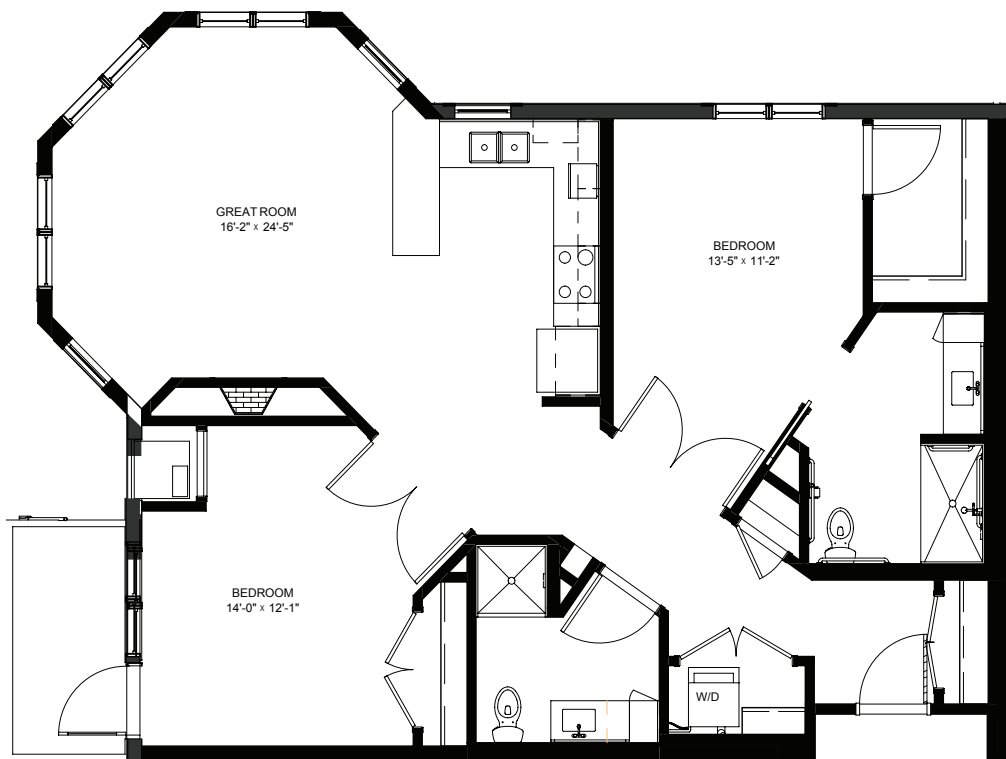

Two Bedroom / Signature with Balcony - 1153 sq ft

Residency numbers: 352, 452

Floor plans are for general reference only and are not to scale.

LEGENDS
ON LAKE LORRAINE

legendsonlakelorraine.org