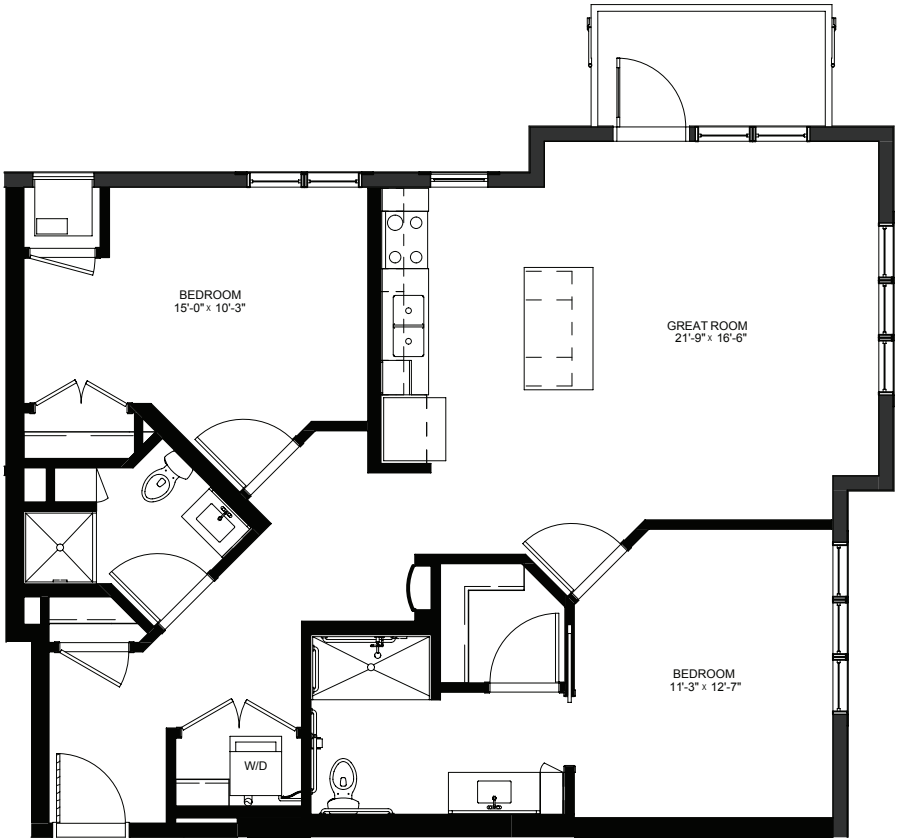

Two Bedroom with Balcony - 1066 sq ft

Residency number: 108

Floor plans are for general reference only and are not to scale.

LEGENDS
ON LAKE LORRAINE

legendsonlakelorraine.org

Two Bedroom with Balcony - 1066 sq ft

LEGENDS
ON LAKE LORRAINE

legendsonlakelorraine.org

Two Bedroom with Balcony - 1069 sq ft

Residency numbers: 212, 312

Floor plans are for general reference only and are not to scale.

LEGENDS
ON LAKE LORRAINE

legendsonlakelorraine.org

Two Bedroom with Balcony - 1065 sq ft

Residency numbers: 215, 315

Floor plans are for general reference only and are not to scale.

LEGENDS
ON LAKE LORRAINE

legendsonlakelorraine.org

Two Bedroom with Balcony - 1029 sq ft

Residency number: 222A

Floor plans are for general reference only and are not to scale.

LEGENDS
ON LAKE LORRAINE

legendsonlakelorraine.org

Two Bedroom with Balcony - 1063 sq ft