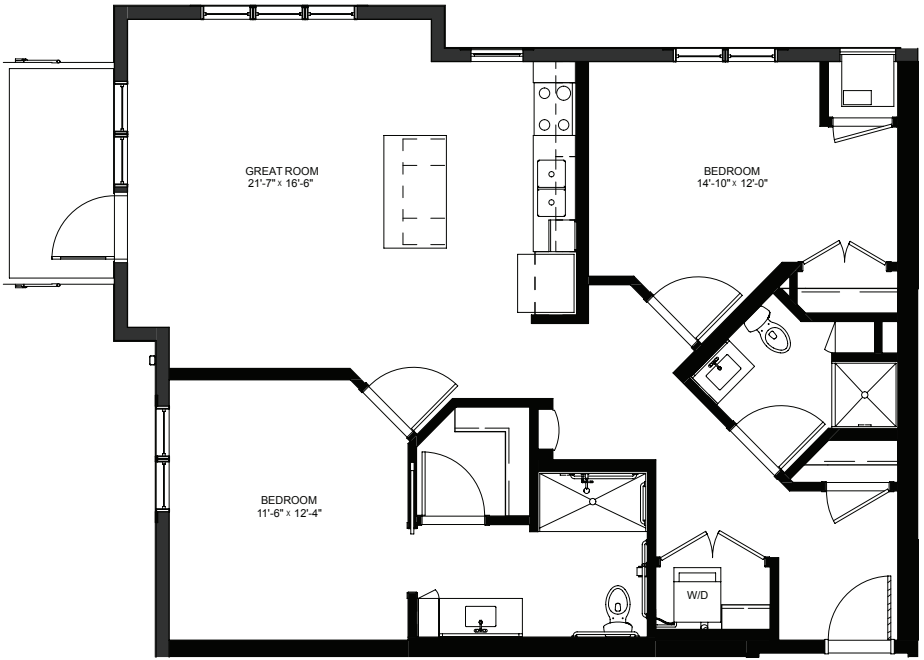

Two Bedroom with Balcony - 1066 sq ft

Residency number: 108

Floor plans are for general reference only and are not to scale.

LEGENDS
ON LAKE LORRAINE

legendsonlakelorraine.org

Two Bedroom with Balcony - 1066 sq ft

Residency numbers: 208, 308

Floor plans are for general reference only and are not to scale.

LEGENDS
ON LAKE LORRAINE

legendsonlakelorraine.org

Two Bedroom with Balcony - 1071 sq ft

Residency number: 209

Floor plans are for general reference only and are not to scale.

LEGENDS
ON LAKE LORRAINE

legendsonlakelorraine.org

Two Bedroom with Balcony - 1069 sq ft

Residency numbers: 212, 312

Floor plans are for general reference only and are not to scale.

LEGENDS
ON LAKE LORRAINE