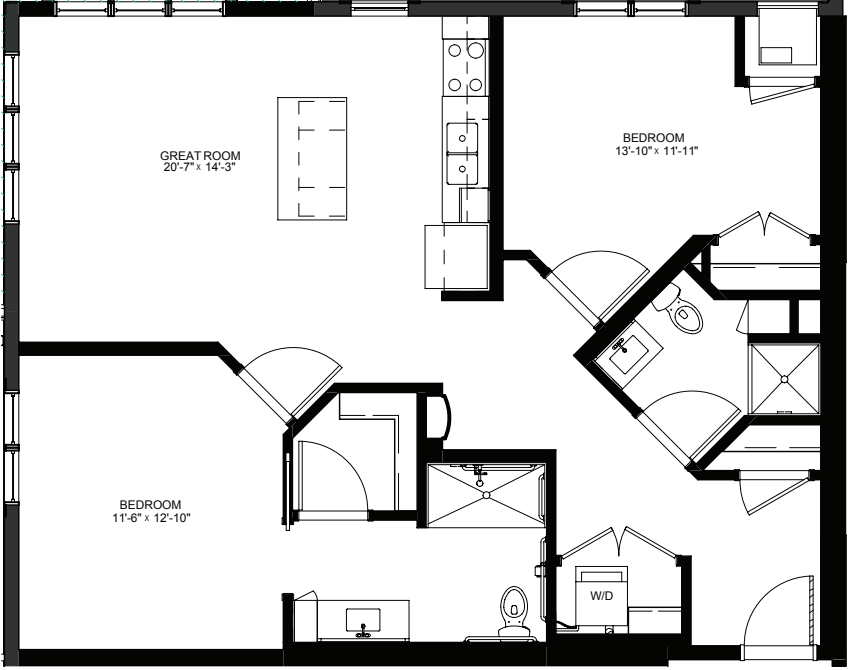

LEGENDS
ON LAKE LORRAINE

legendsonlakelorraine.org

Two Bedroom / Signature - 1153 sq ft

Residency number: 252

Floor plans are for general reference only and are not to scale.

LEGENDS
ON LAKE LORRAINE

legendsonlakelorraine.org