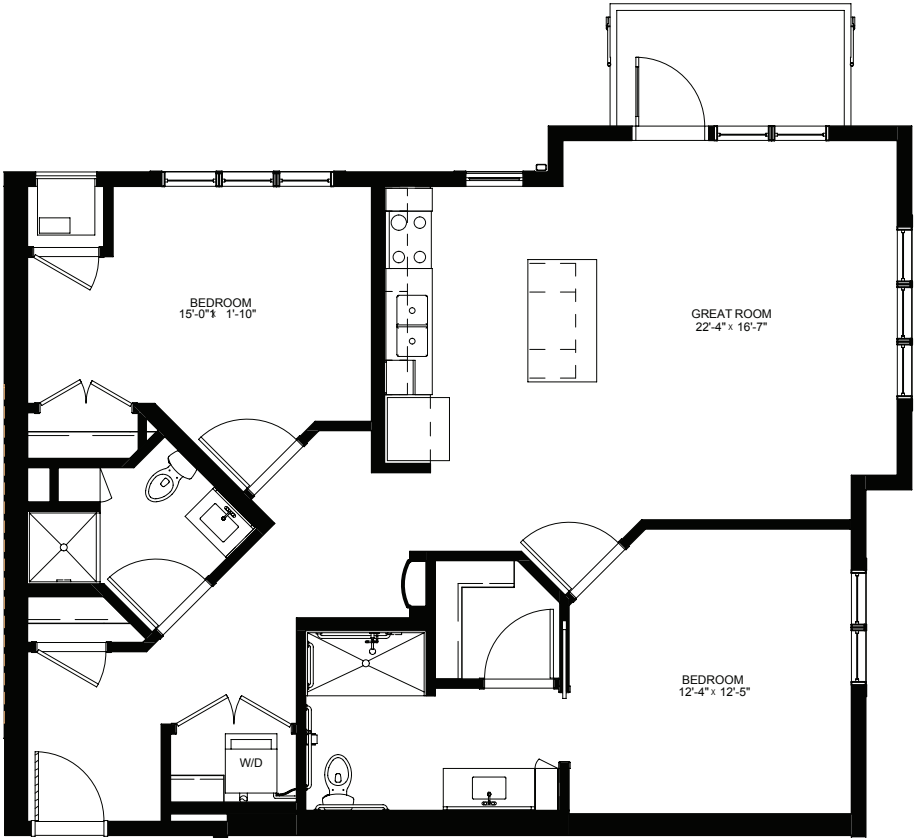

Two Bedroom with Balcony - 1097 sq ft

Residency numbers: 342, 442

Floor plans are for general reference only and are not to scale.

LEGENDS
ON LAKE LORRAINE

legendsonlakelorraine.org