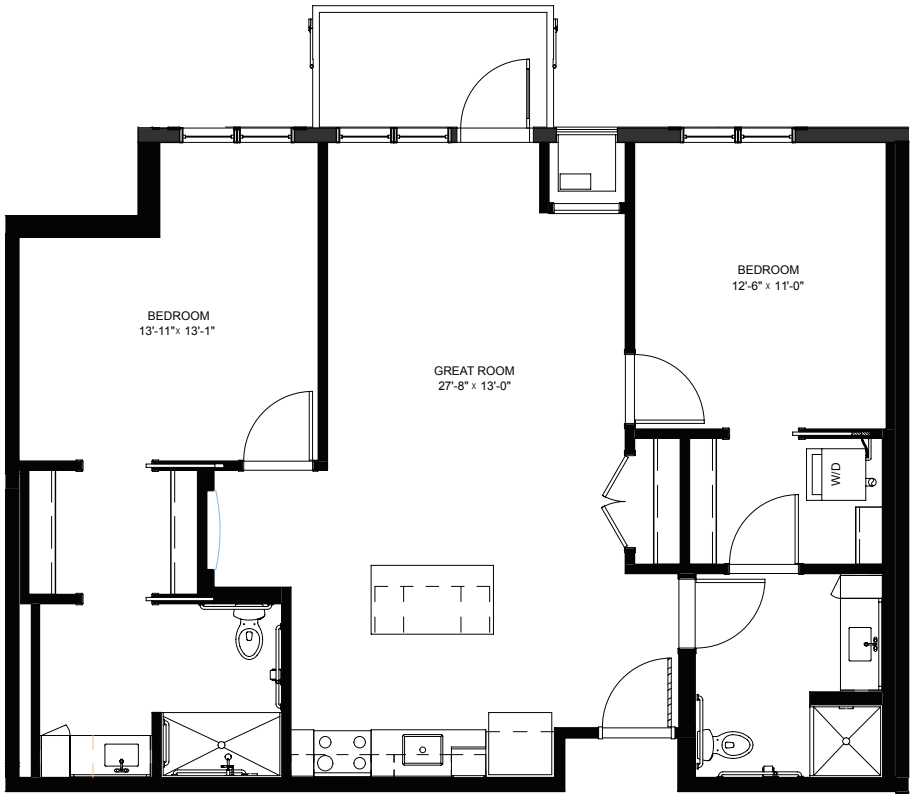

Two Bedroom with Balcony - 1046 sq ft

Residency numbers: 301, 401

Floor plans are for general reference only and are not to scale.

LEGENDS
ON LAKE LORRAINE

legendsonlakelorraine.org