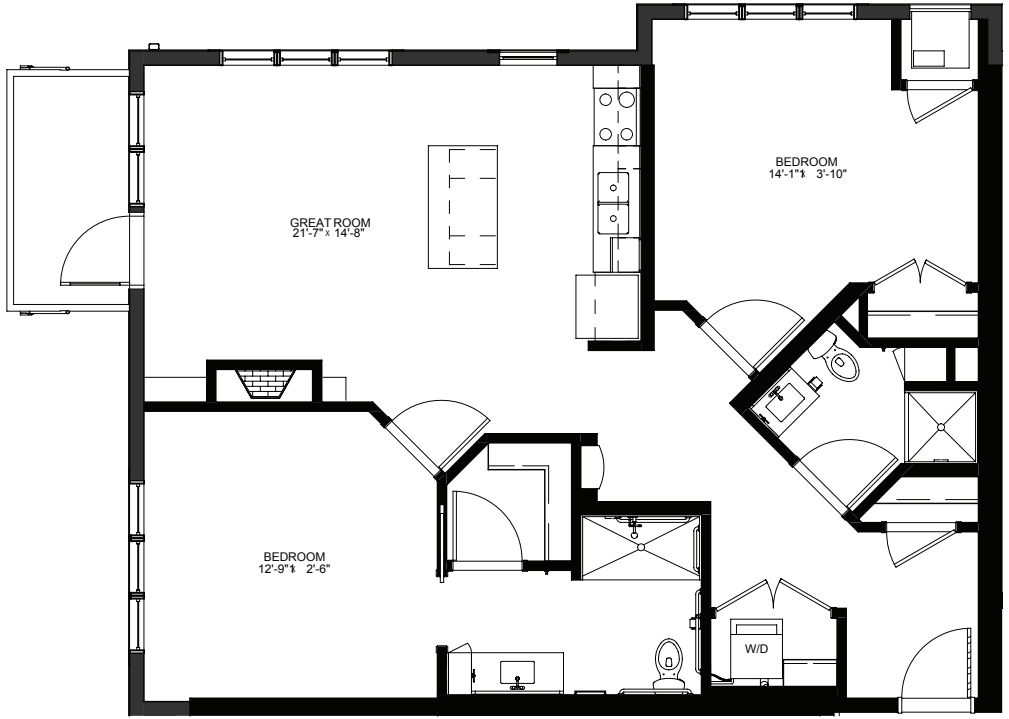

Two Bedroom with Balcony - 1066 sq ft

Residency number: 108

Floor plans are for general reference only and are not to scale.

LEGENDS
ON LAKE LORRAINE

legendsonlakelorraine.org

Two Bedroom with Balcony - 1066 sq ft

Residency numbers: 208, 308

Floor plans are for general reference only and are not to scale.

LEGENDS
ON LAKE LORRAINE

legendsonlakelorraine.org

Two Bedroom with Balcony - 1071 sq ft

Residency number: 209

Floor plans are for general reference only and are not to scale.

LEGENDS
ON LAKE LORRAINE

legendsonlakelorraine.org

Two Bedroom with Balcony - 1069 sq ft

Residency numbers: 212, 312

Floor plans are for general reference only and are not to scale.

LEGENDS
ON LAKE LORRAINE