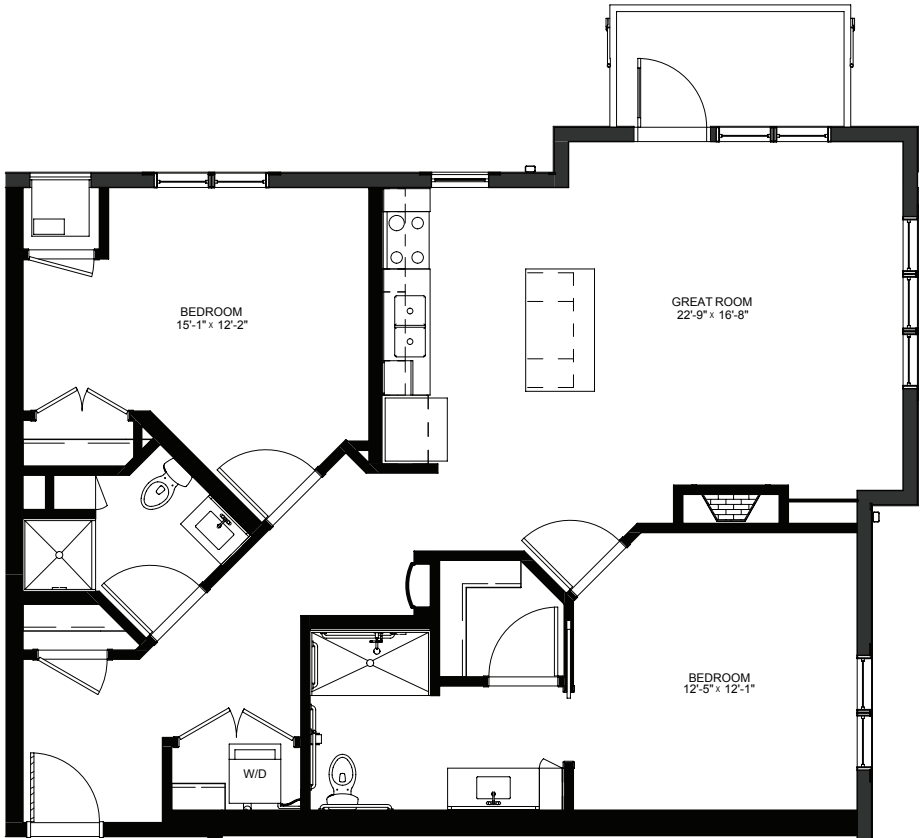

Two Bedroom with Balcony - 1069 sq ft

Residency numbers: 343, 443

Floor plans are for general reference only and are not to scale.

LEGENDS
ON LAKE LORRAINE

legendsonlakelorraine.org

Two Bedroom with Balcony - 1099 sq ft