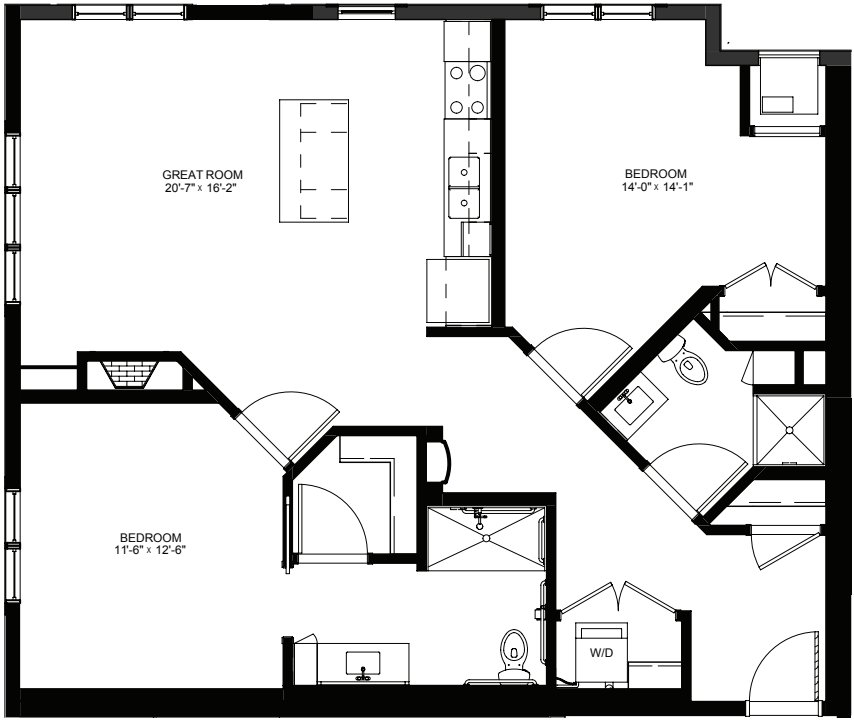

Two Bedroom - 1063 sq ft

Residency number: 451

Floor plans are for general reference only and are not to scale.

LEGENDS
ON LAKE LORRAINE

legendsonlakelorraine.org