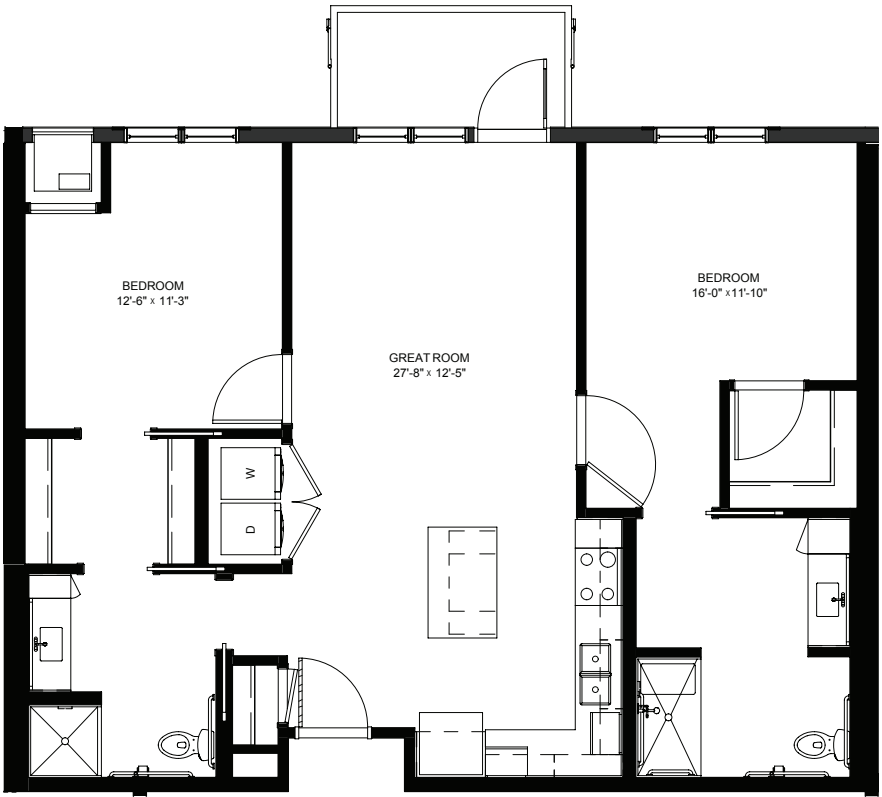

Two Bedroom with Balcony - 1066 sq ft

Residency number: 108

Floor plans are for general reference only and are not to scale.

LEGENDS
ON LAKE LORRAINE

legendsonlakelorraine.org

Two Bedroom with Balcony - 1066 sq ft

LEGENDS
ON LAKE LORRAINE

legendsonlakelorraine.org

Two Bedroom with Balcony - 1069 sq ft

Residency numbers: 212, 312

Floor plans are for general reference only and are not to scale.

LEGENDS
ON LAKE LORRAINE

legendsonlakelorraine.org

Two Bedroom with Balcony - 1065 sq ft

Residency numbers: 215, 315

Floor plans are for general reference only and are not to scale.

LEGENDS
ON LAKE LORRAINE

legendsonlakelorraine.org

Two Bedroom with Balcony - 1029 sq ft

Residency number: 222A

Floor plans are for general reference only and are not to scale.

LEGENDS
ON LAKE LORRAINE

legendsonlakelorraine.org

Two Bedroom with Balcony - 1063 sq ft