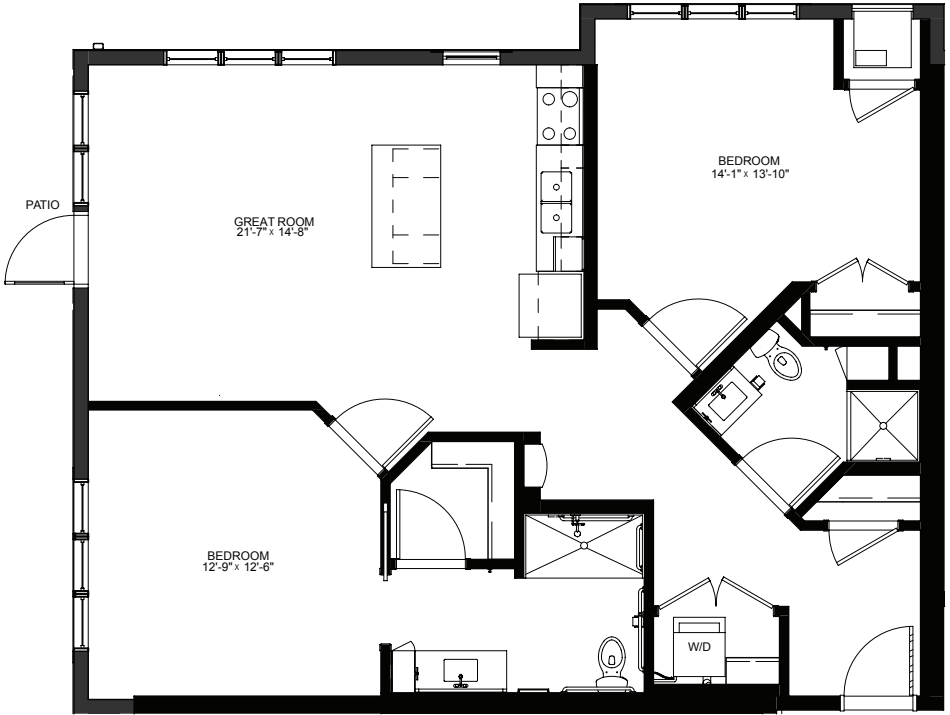

Floor plans are for general reference only and are not to scale.

LEGENDS
ON LAKE LORRAINE

legendsonlakelorraine.org

Two Bedroom with Patio - 1071 sq ft

Residency number: 109

Floor plans are for general reference only and are not to scale.