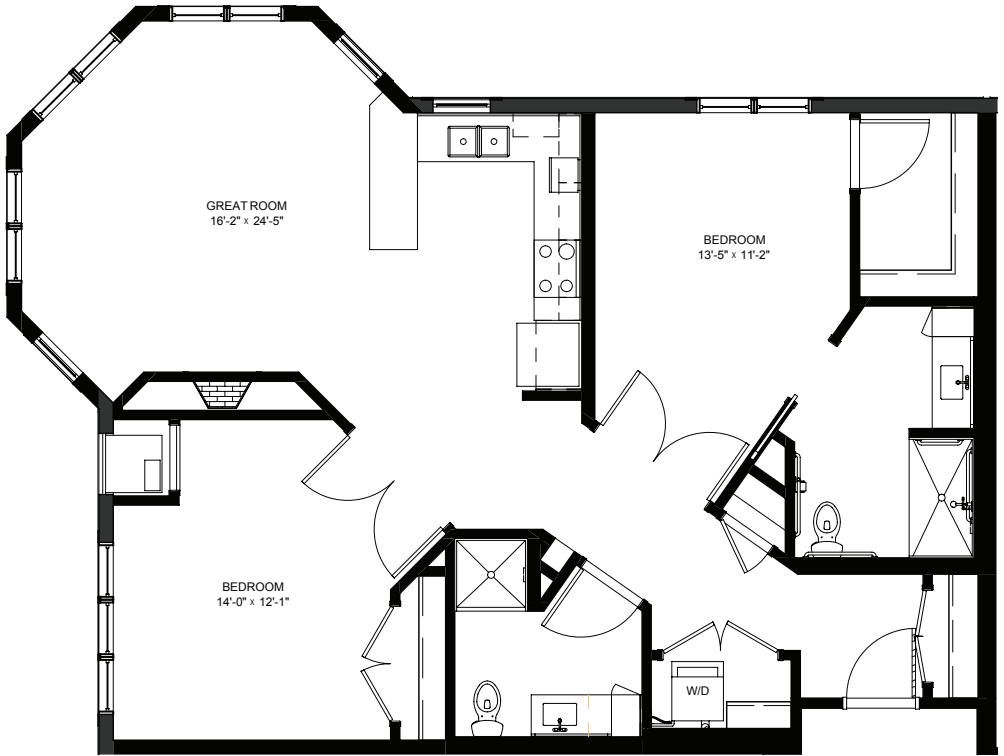

Two Bedroom / Signature - 1153 sq ft

Residency number: 252

Floor plans are for general reference only and are not to scale.

LEGENDS
ON LAKE LORRAINE

legendsonlakelorraine.org