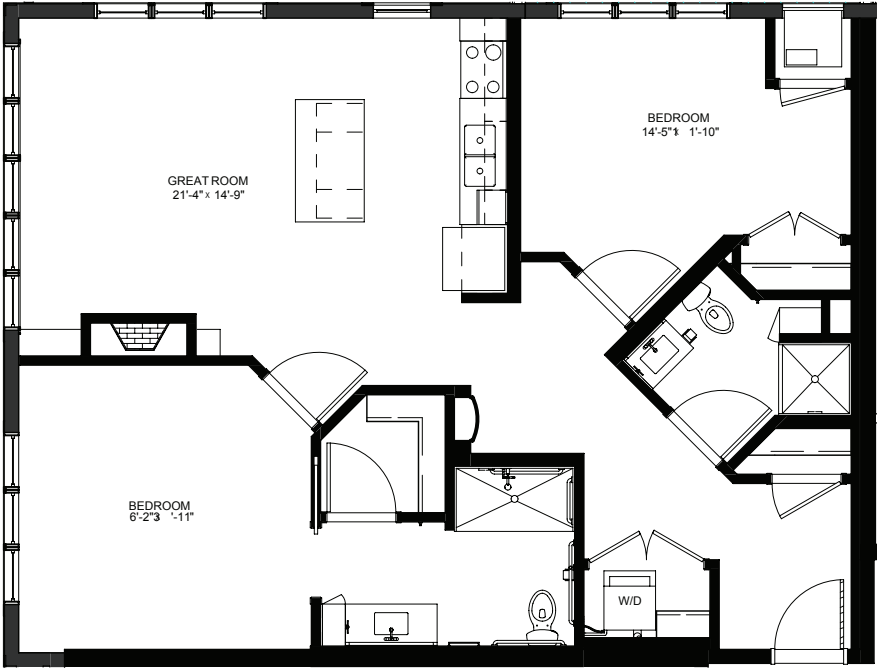

Two Bedroom - 1007 sq ft

Residency number: 408

Floor plans are for general reference only and are not to scale.

LEGENDS
ON LAKE LORRAINE

legendsonlakelorraine.org

Two Bedroom - 1041 sq ft

Residency number: 409