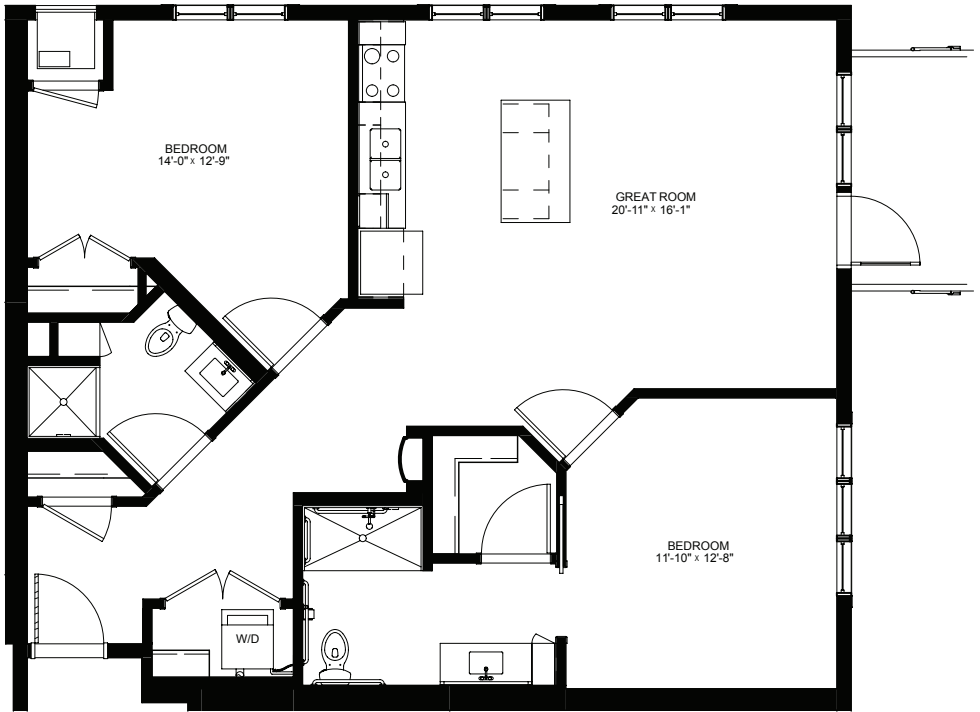

legendsonlakelorraine.org

Two Bedroom with Balcony - 1097 sq ft

Residency numbers: 342, 442

Floor plans are for general reference only and are not to scale.

LEGENDS
ON LAKE LORRAINE

legendsonlakelorraine.org